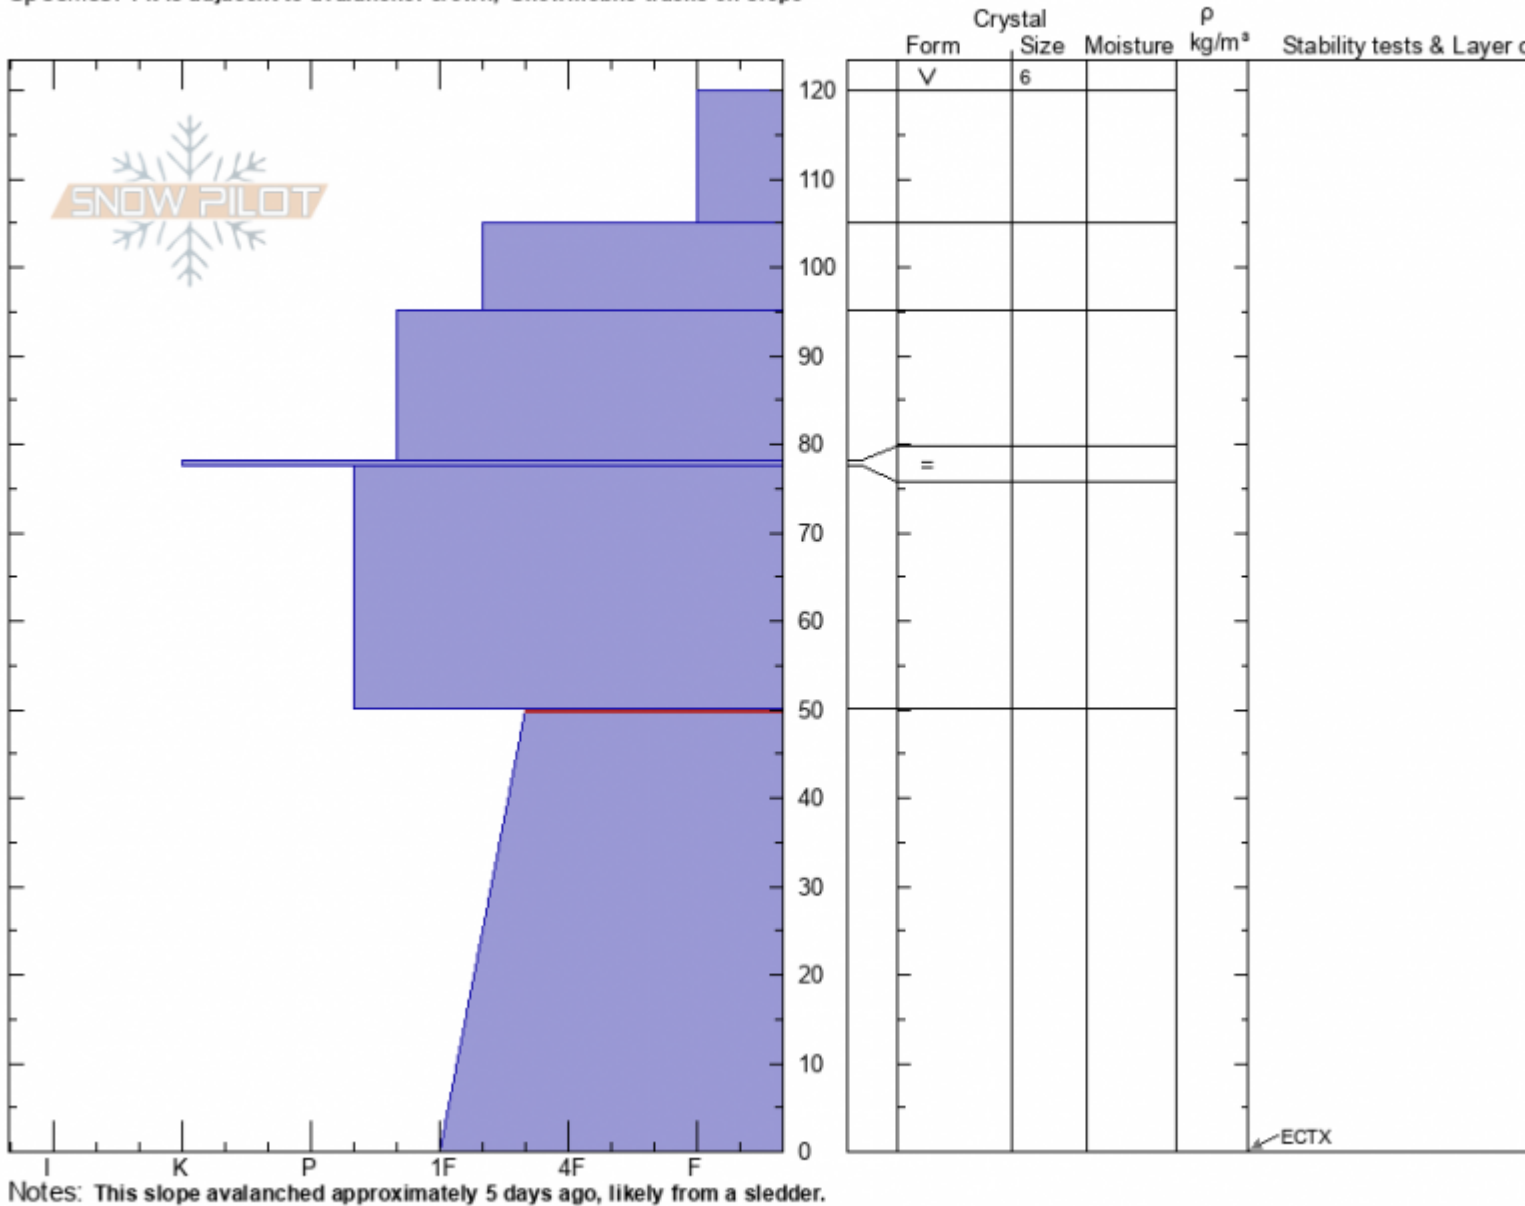

**Ski Hill**  
**Lionhead Range**  
**MT**  
 Elevation: **8060 ft**  
 Aspect: **90°**  
 Specifics: Pit is adjacent to avalanche: crown; Snowmobile tracks on slope

**Doug Chabot-Admin**  
**01/12/2021 - 1:00pm**  
 Co-ord: **44.70364N, -111.29736W**  
 Slope Angle: **30°**  
 Wind Loading:

Stability:  
 Air Temperature: **-7°C**  
 Sky Cover: **FEW**  
 Precipitation: **NO**  
 Wind: **Calm**

HS: **120** Layer Notes:  
 50-0cm: **Problematic layer**

Advisory Region  
 Lionhead Range  
 Longitude  
 -111.29W  
 Latitude  
 44.70N

**Forecast link:** [GNFAC Avalanche Forecast for Wed Jan 13, 2021](#)  
 Lionhead Range, 2021-01-12