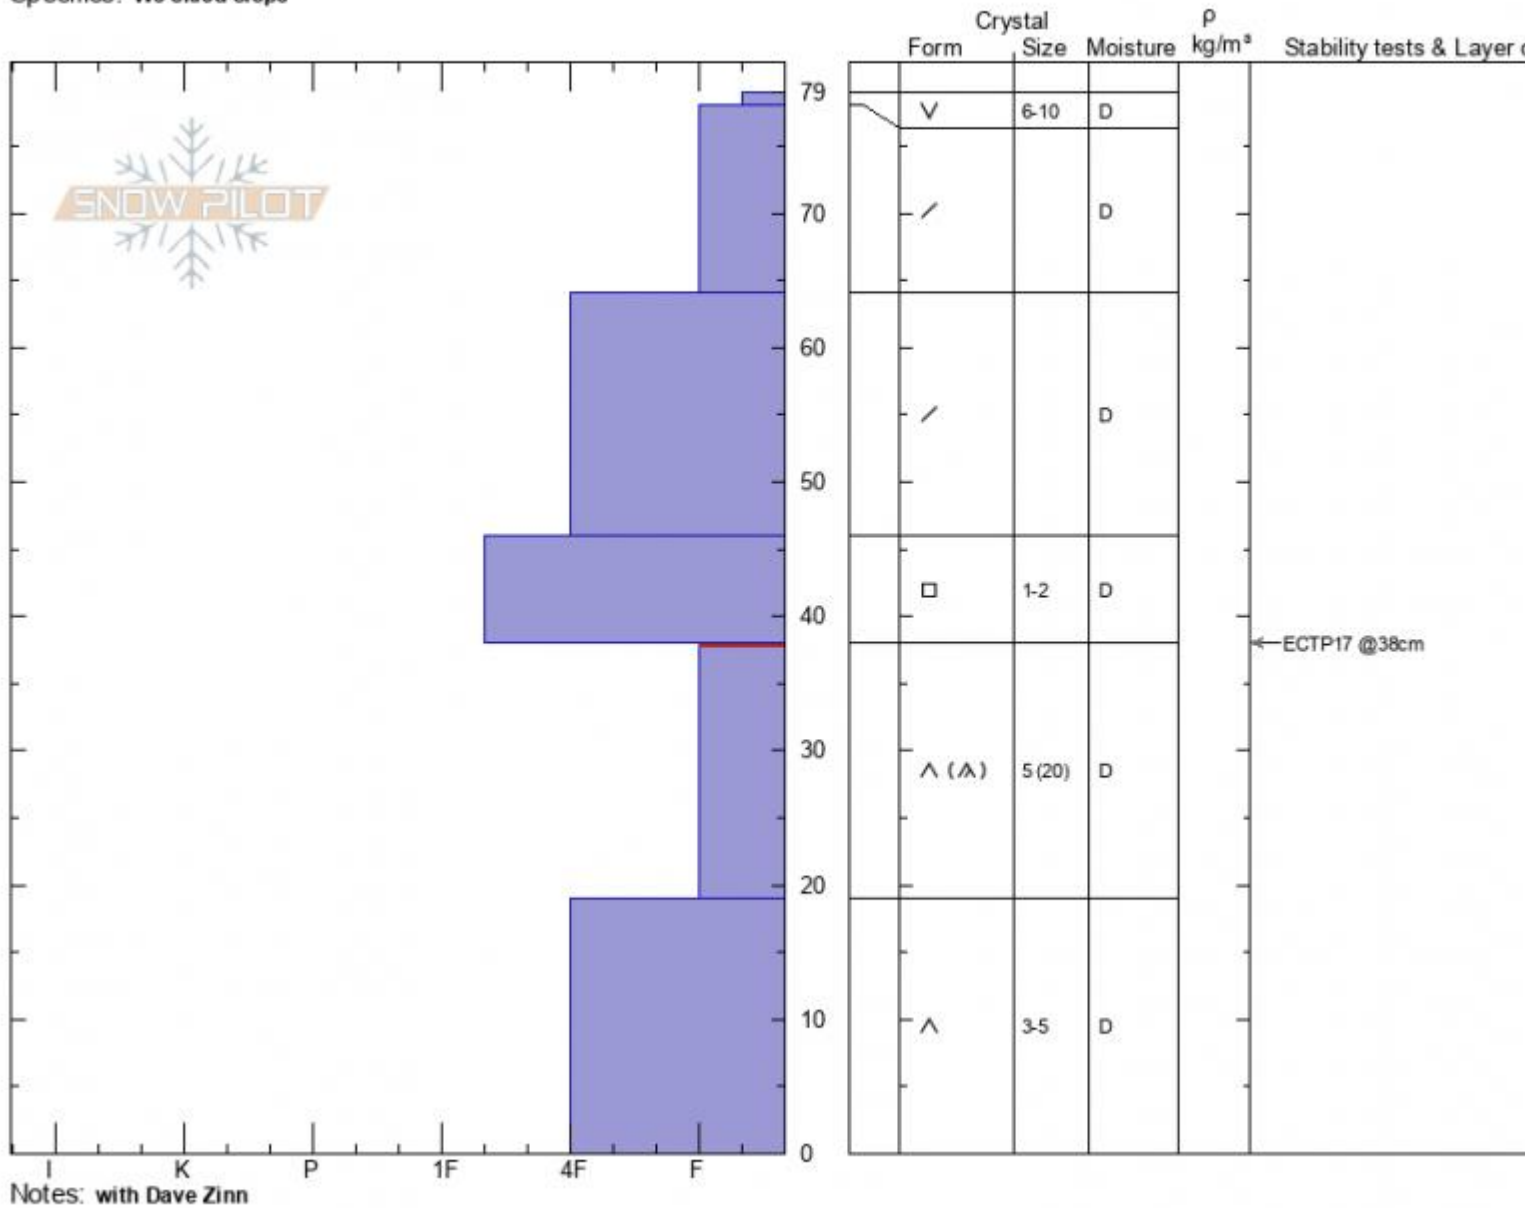

**Bacon Rind**  
**Madison Range-S**  
**MT**  
 Elevation: **8200 ft**  
 Aspect: **E**  
 Specifics: **We skied slope**

**Zach Keskinen**  
**01/12/2021 - 12:30pm**  
 Co-ord:  
 Slope Angle: **12°**  
 Wind Loading: **no**

Stability: **poor**  
 Air Temperature: **-3°C**  
 Sky Cover: **FEW**  
 Precipitation: **NO**  
 Wind: **SW Light Breeze**

HS: **79**    Layer Notes:  
 PF: **75**    38-19cm: **Problematic layer**

Advisory Region  
 Southern Madison  
 Longitude  
 -111.10W  
 Latitude  
 44.96N  
 Southern Madison, 2021-01-12