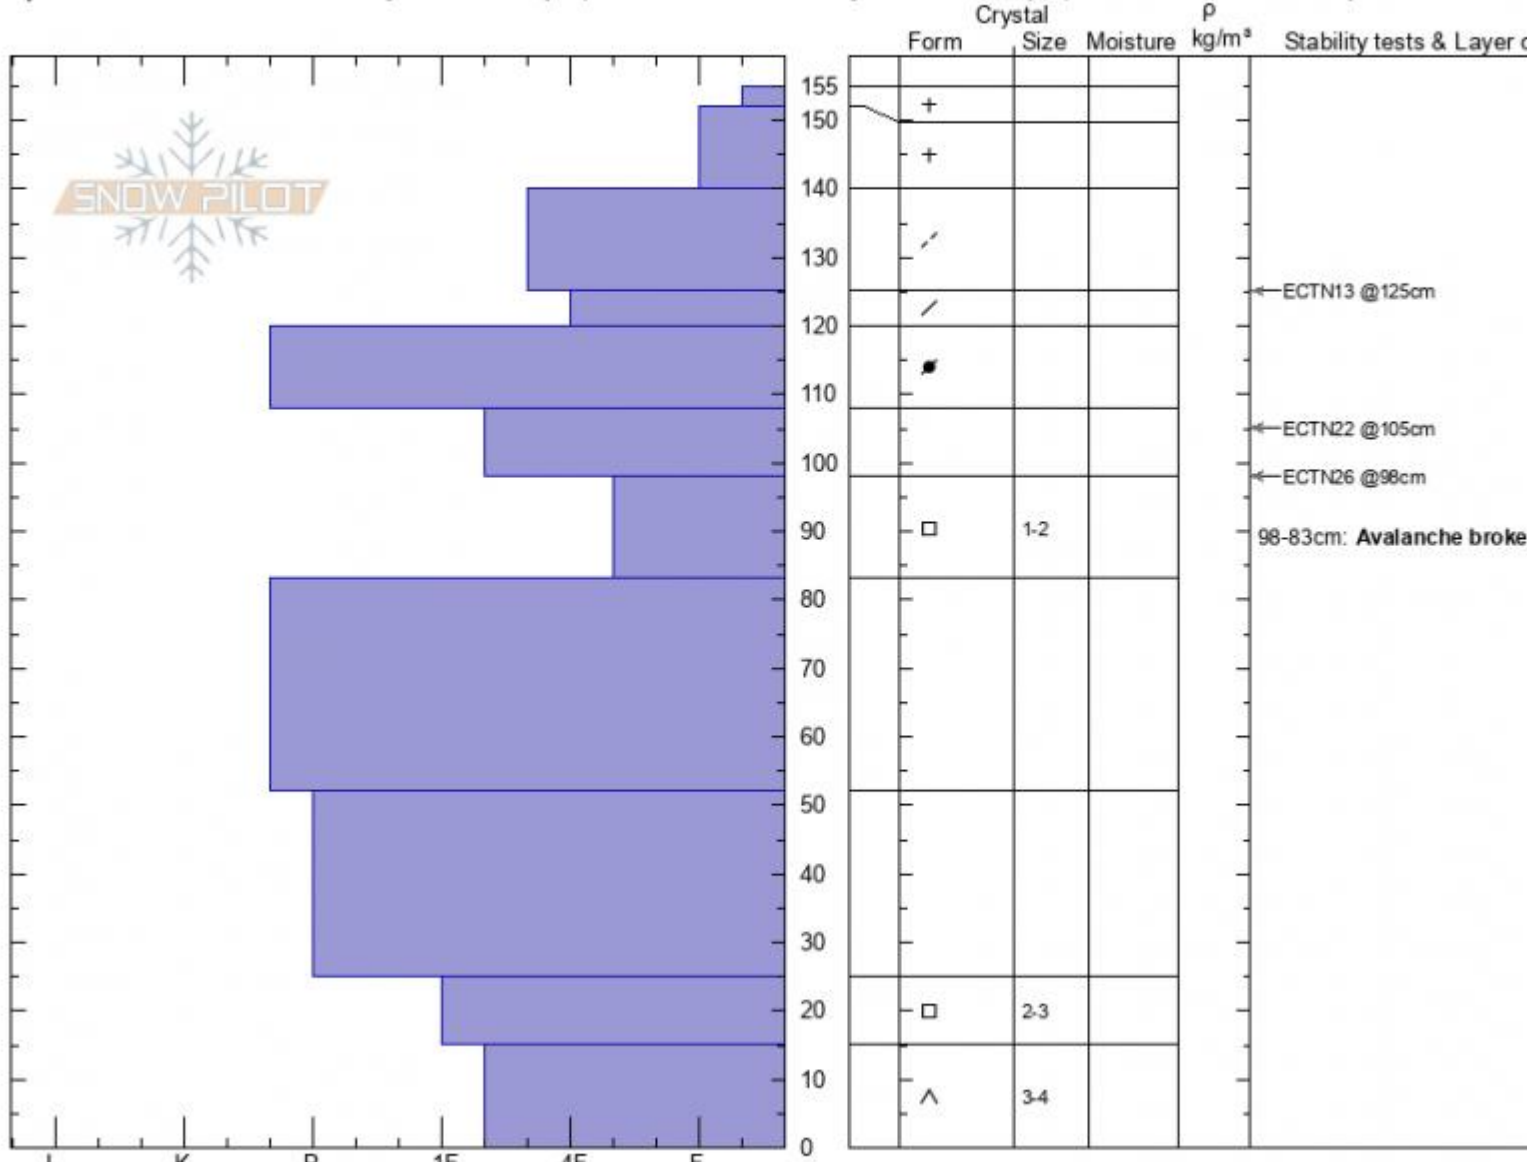

Beaver Creek Crown  
 Madison Range-N  
 MT  
 Elevation: 9400 ft  
 Aspect: 5°

Ian Hoyer  
 01/08/2021 - 12:00pm  
 Co-ord: 45.16978N, -111.36992W  
 Slope Angle: 37°  
 Wind Loading: previous

Stability: **poor**  
 Air Temperature: 19°F  
 Sky Cover: **FEW**  
 Precipitation: **NO**  
 Wind: **Calm**

HS: 155 Layer Notes:  
 98-83cm: **Avalanche broke on b**  
 98-83cm: **Problematic layer**

Specifics: Recent avalanche activity on similar slopes; Recent avalanche activity on different slopes; Snowmobile tracks on slope

Notes: Dug in the crown of an avalanche triggered by a snowmobiler the previous afternoon (1/7/21).

Advisory Region  
 Northern Madison  
 Longitude  
 -111.38W  
 Latitude  
 45.17N

**Avalanche Details:** [Rider triggered large, wide slide on Buck Ridge](#)  
 Northern Madison, 2021-01-08