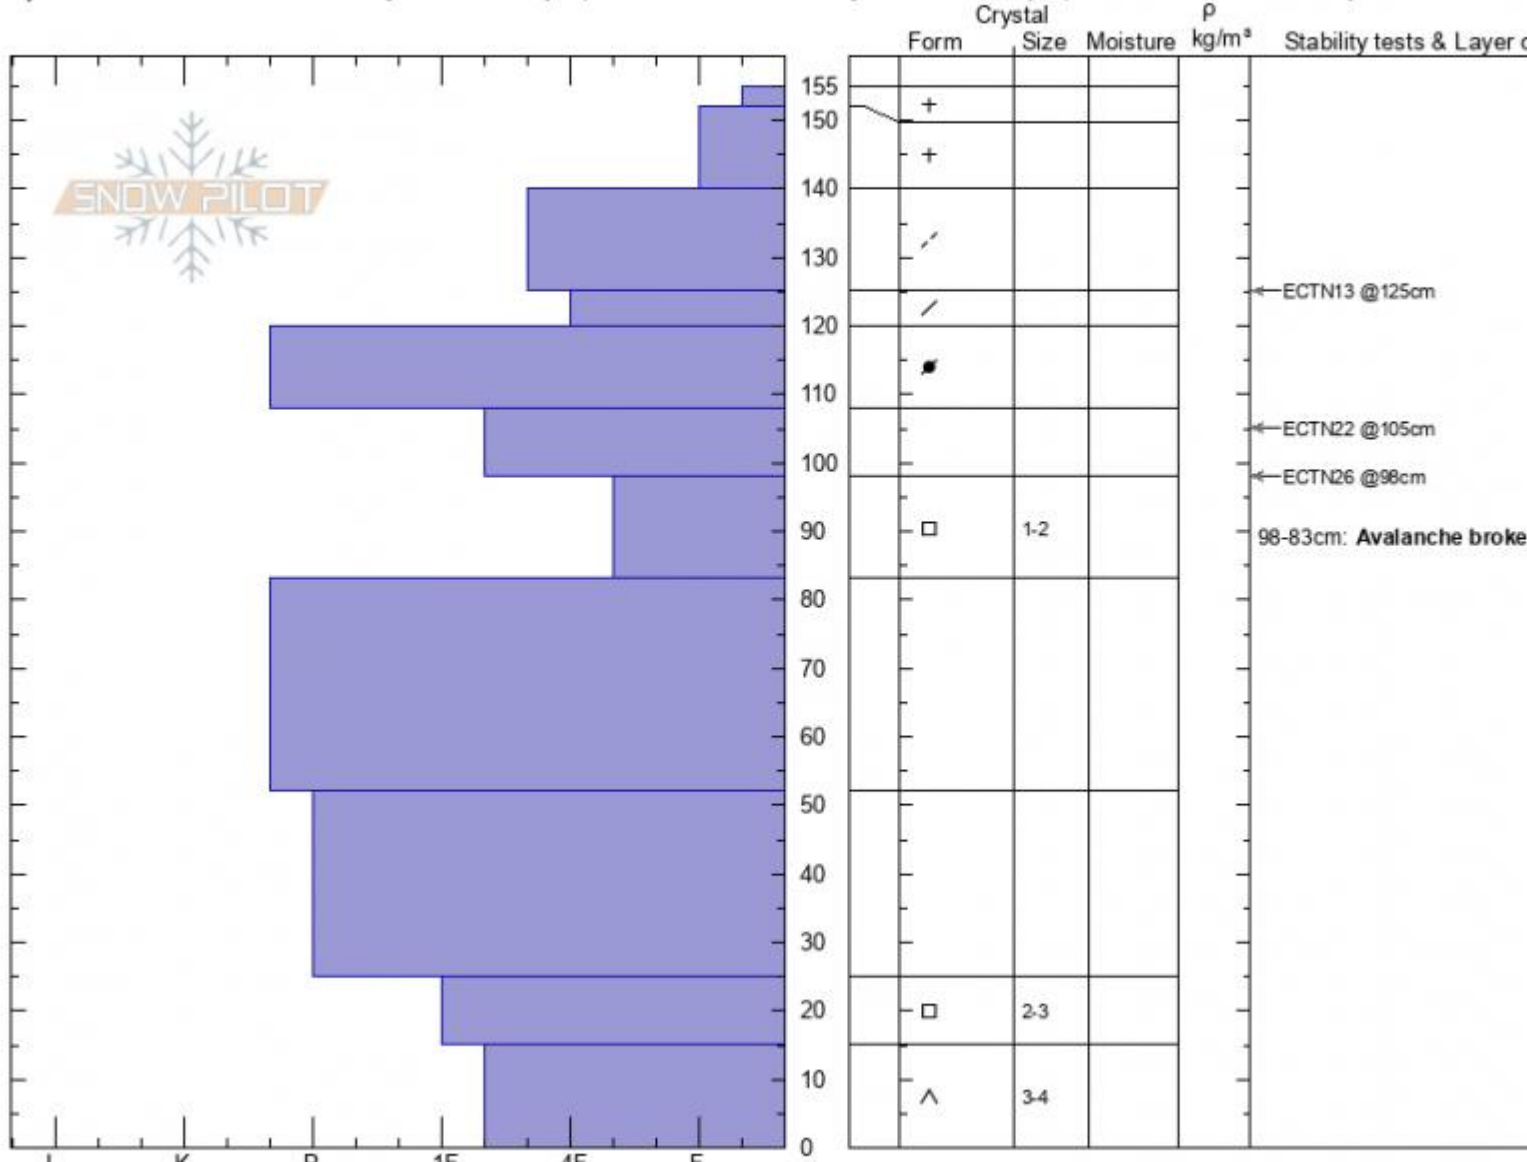

Beaver Creek Crown
 Madison Range-N
 MT
 Elevation: 9400 ft
 Aspect: 5°

Ian Hoyer
 01/08/2021 - 12:00pm
 Co-ord: 45.16978N, -111.36992W
 Slope Angle: 37°
 Wind Loading: previous

Stability: **poor**
 Air Temperature: 19°F
 Sky Cover: **FEW**
 Precipitation: **NO**
 Wind: **Calm**

HS: 155 Layer Notes:
 98-83cm: **Avalanche broke on b**
 98-83cm: **Problematic layer**

Specifics: Recent avalanche activity on similar slopes; Recent avalanche activity on different slopes; Snowmobile tracks on slope

Notes: Dug in the crown of an avalanche triggered by a snowmobiler the previous afternoon (1/7/21).

Advisory Region
 Northern Madison
 Longitude
 -111.38W
 Latitude
 45.17N

Avalanche Details: [Rider triggered large, wide slide on Buck Ridge](#)
 Northern Madison, 2021-01-08