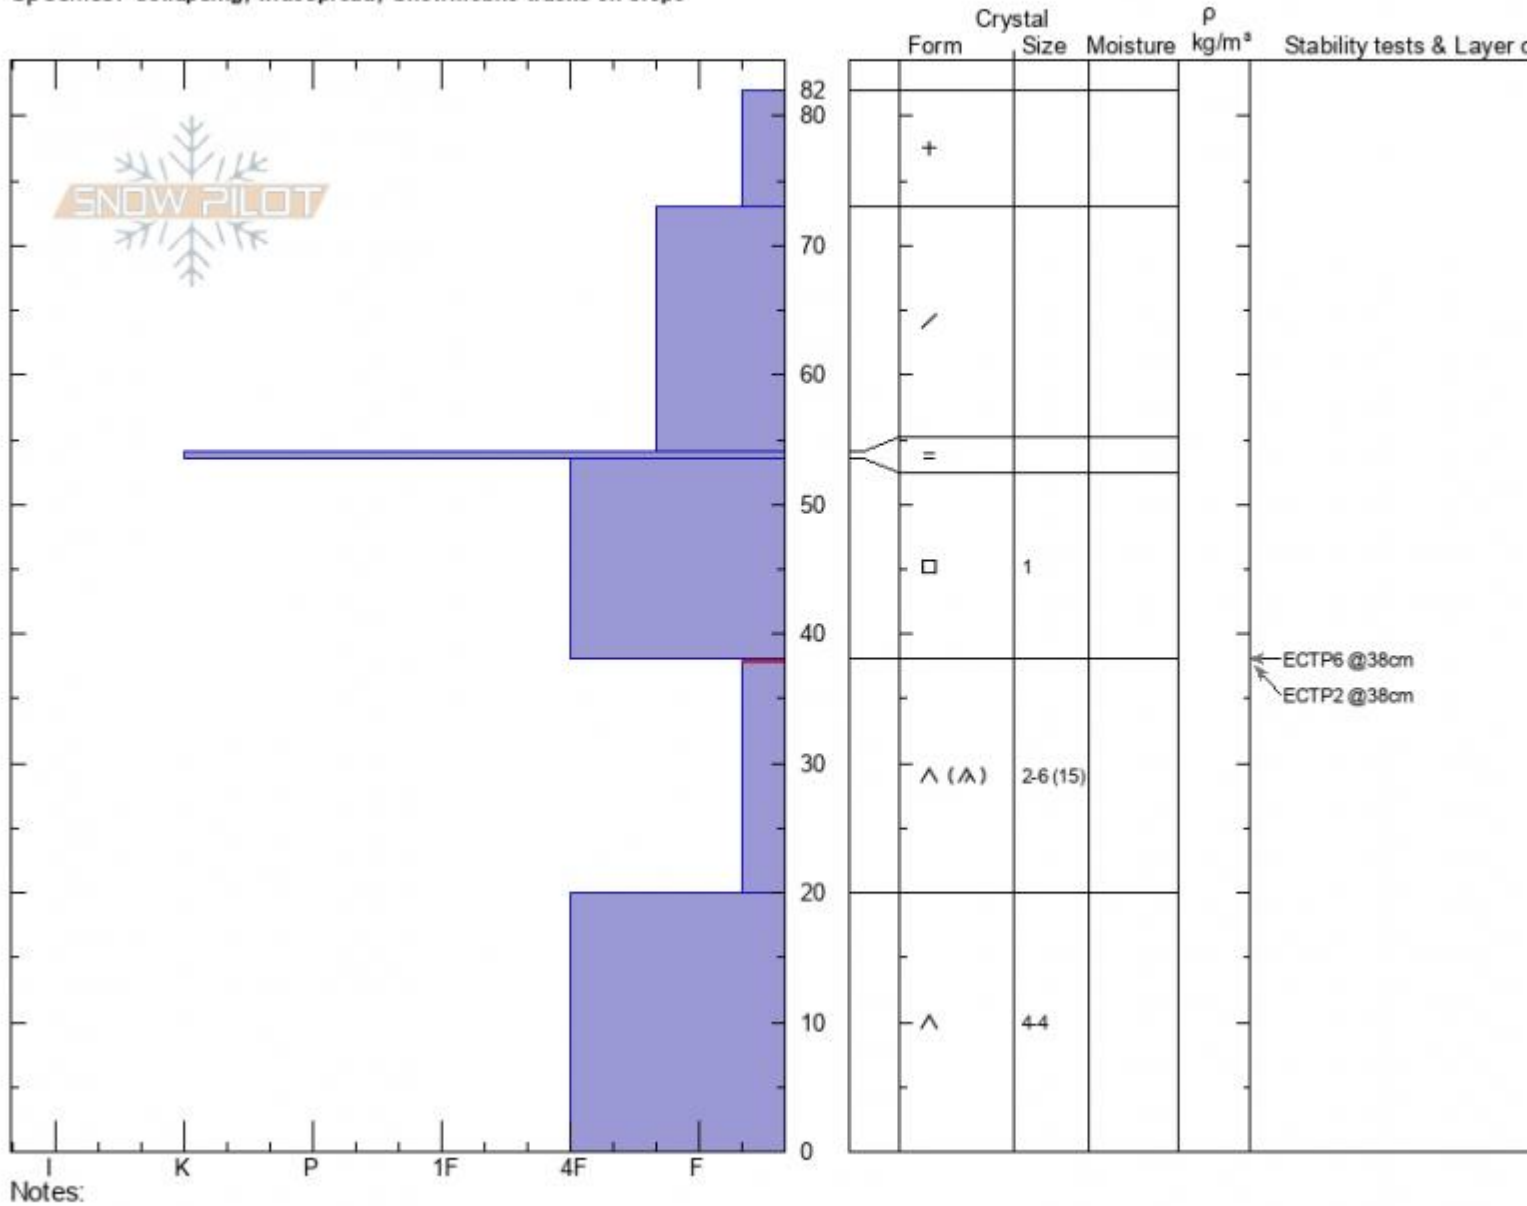

Lower Lionhead Ridge **Dave Zinn**
Lionhead Range **01/04/2021 - 11:45am**
MT **Co-ord: 44.70529N, -111.29999W**
 Elevation: **8326 ft** **Slope Angle: 25°**
 Aspect: **90°** **Wind Loading: no**
 Specifics: **Collapsing, widespread; Snowmobile tracks on slope**

Stability: **poor**
 Air Temperature:
 Sky Cover: **OVC**
 Precipitation: **NO**
 Wind: **W Light Breeze**

HS: **82** Layer Notes:
 PF: **80** 38-20cm: **Problematic layer**

Advisory Region
 Lionhead Range
 Longitude
 -111.32W
 Latitude
 44.71N
 Lionhead Range, 2021-01-04