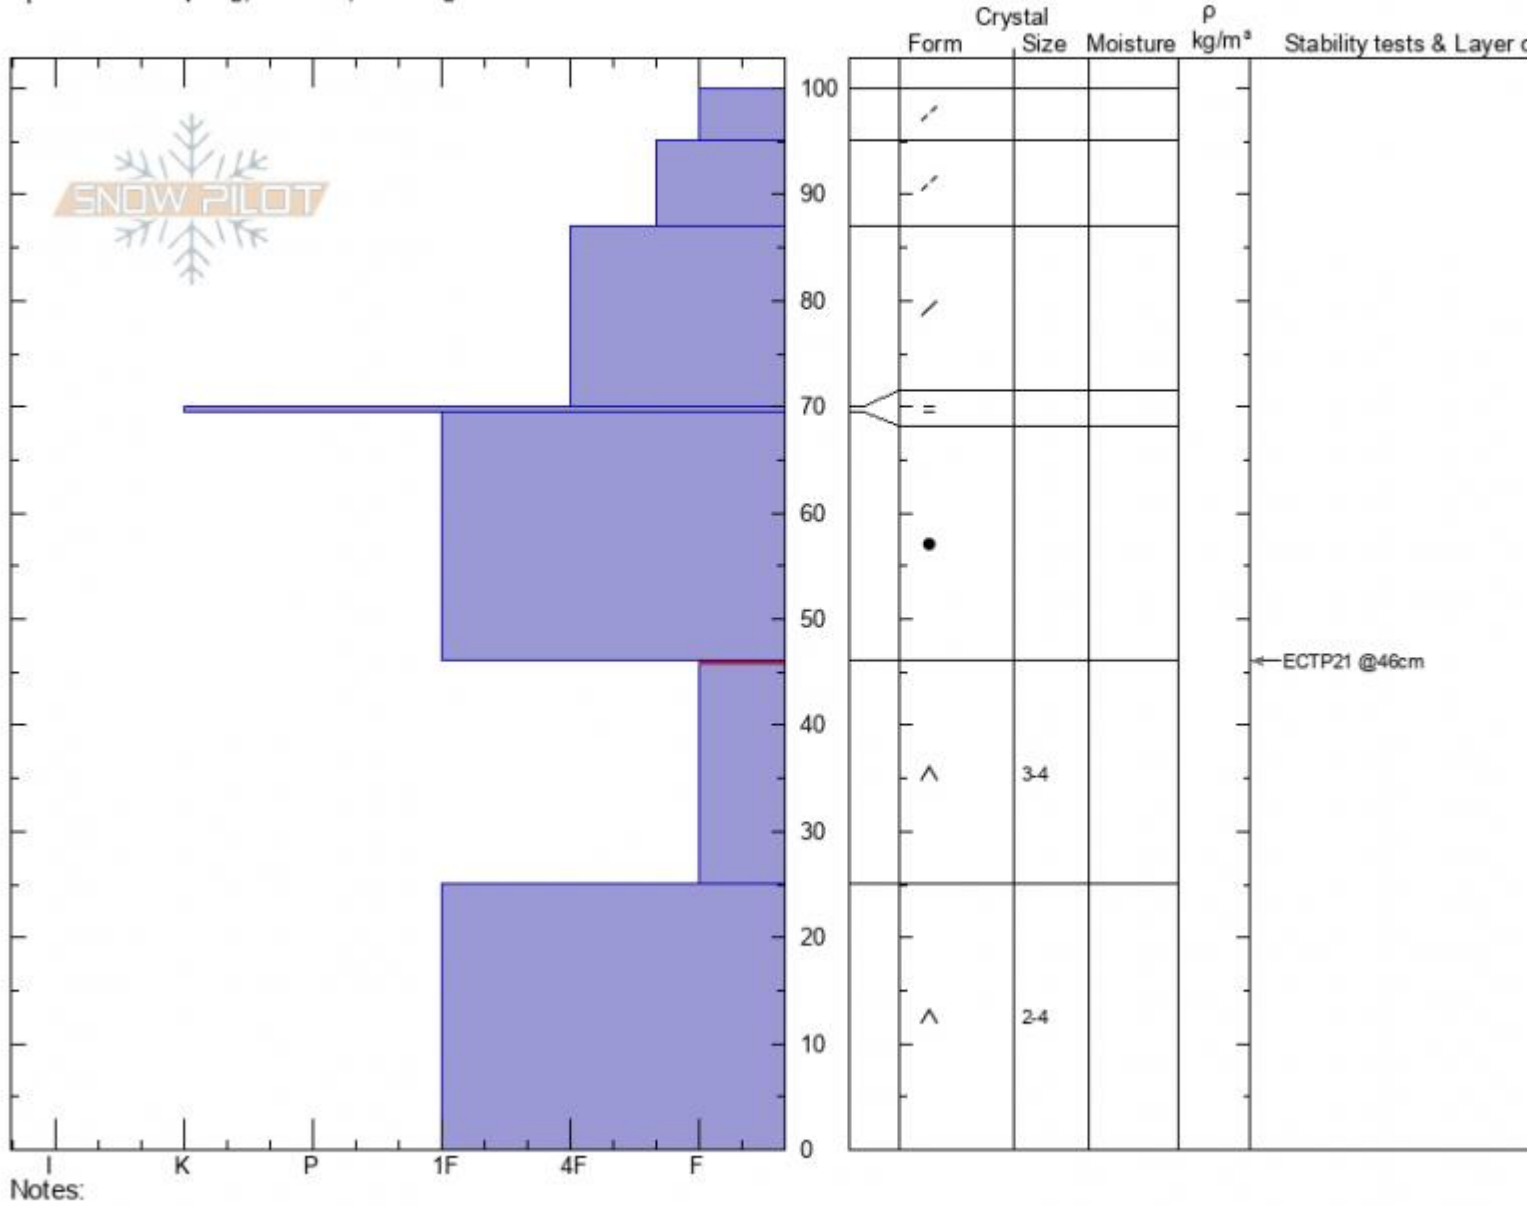

**Lionhead Ridge**  
**Lionhead Range**  
**MT**  
 Elevation: **8694 ft**  
 Aspect: **20°**  
 Specifics: **Collapsing, localized; Cracking**

**Dave Zinn**  
**01/04/2021 - 12:30pm**  
 Co-ord: **44.70771N, -111.30659W**  
 Slope Angle: **22°**  
 Wind Loading: **previous**

Stability: **poor**  
 Air Temperature:  
 Sky Cover: **OVC**  
 Precipitation: **S-1**  
 Wind: **W Moderate**

HS: **100** Layer Notes:  
 PF: **95** 46-25cm: **Problematic layer**

Advisory Region  
 Lionhead Range  
 Longitude  
 -111.32W  
 Latitude  
 44.71N  
 Lionhead Range, 2021-01-04