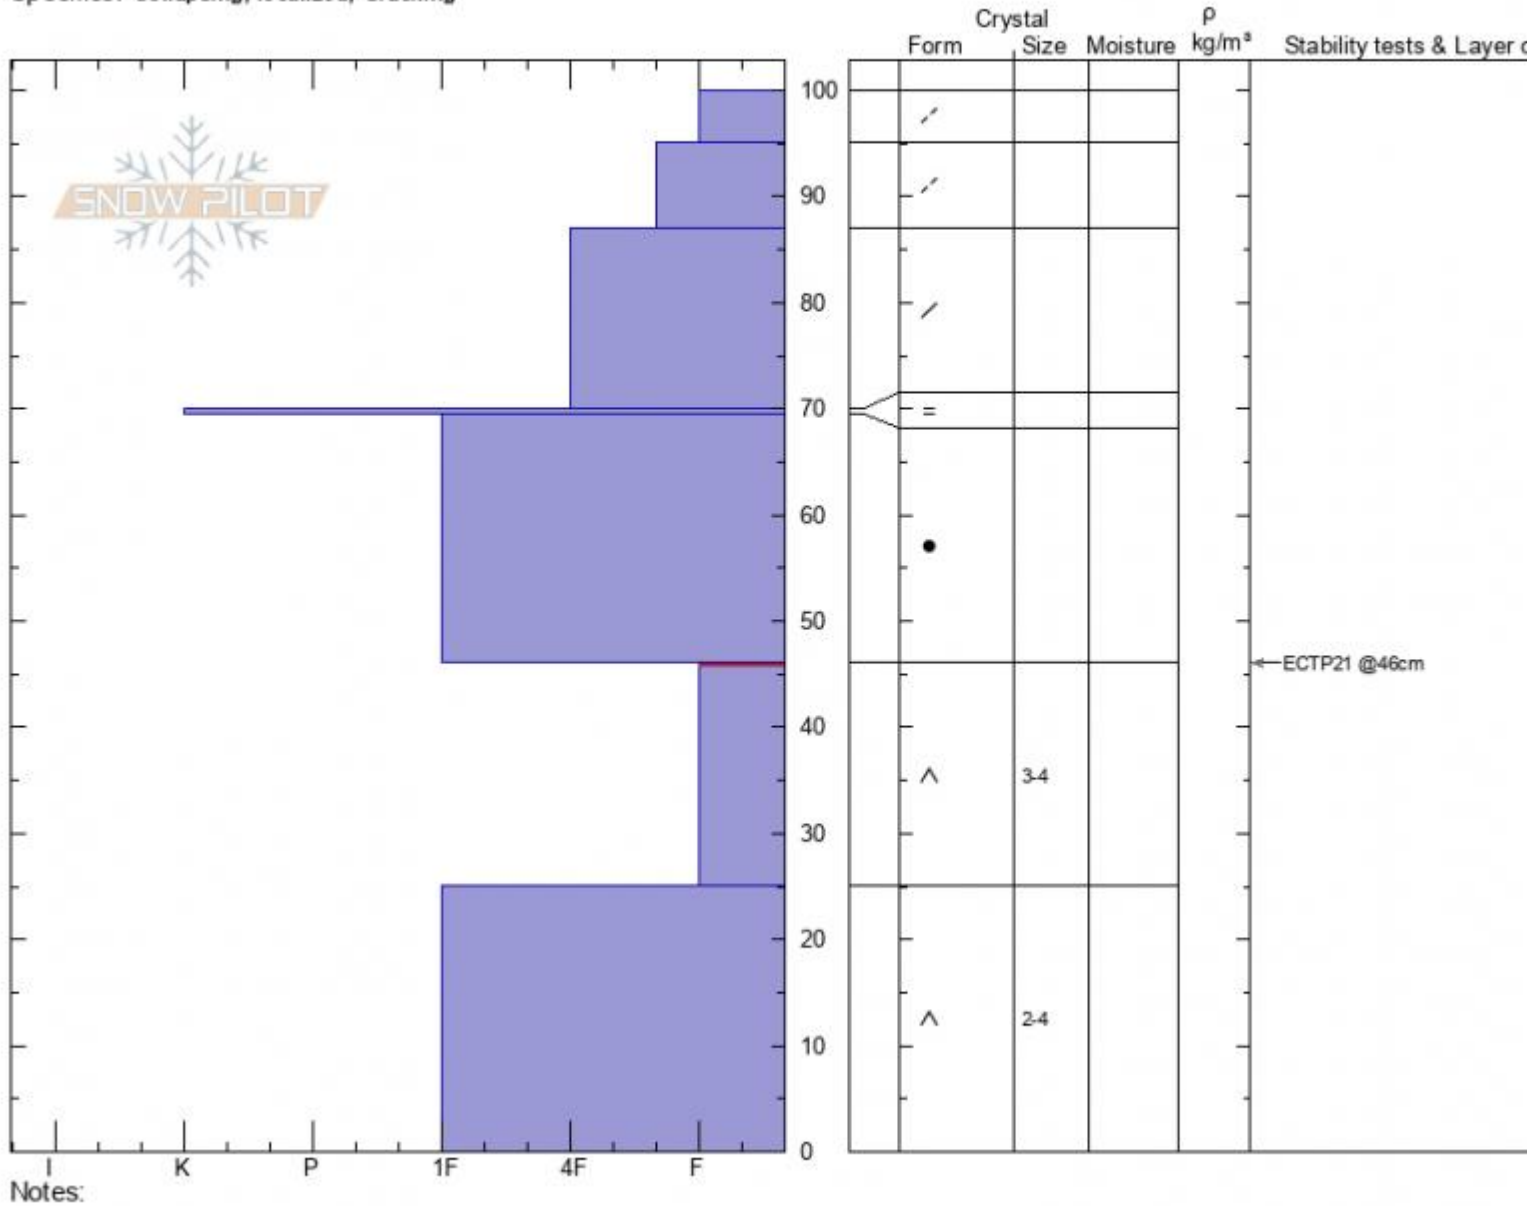

**Lionhead Ridge**  
**Lionhead Range**  
**MT**  
 Elevation: **8694 ft**  
 Aspect: **20°**  
 Specifics: **Collapsing, localized; Cracking**

**Dave Zinn**  
**01/04/2021 - 12:30pm**  
 Co-ord: **44.70771N, -111.30659W**  
 Slope Angle: **22°**  
 Wind Loading: **previous**

Stability: **poor**  
 Air Temperature:  
 Sky Cover: **OVC**  
 Precipitation: **S-1**  
 Wind: **W Moderate**

HS: **100** Layer Notes:  
 PF: **95** 46-25cm: **Problematic layer**

Advisory Region  
 Lionhead Range  
 Longitude  
 -111.32W  
 Latitude  
 44.71N  
 Lionhead Range, 2021-01-04