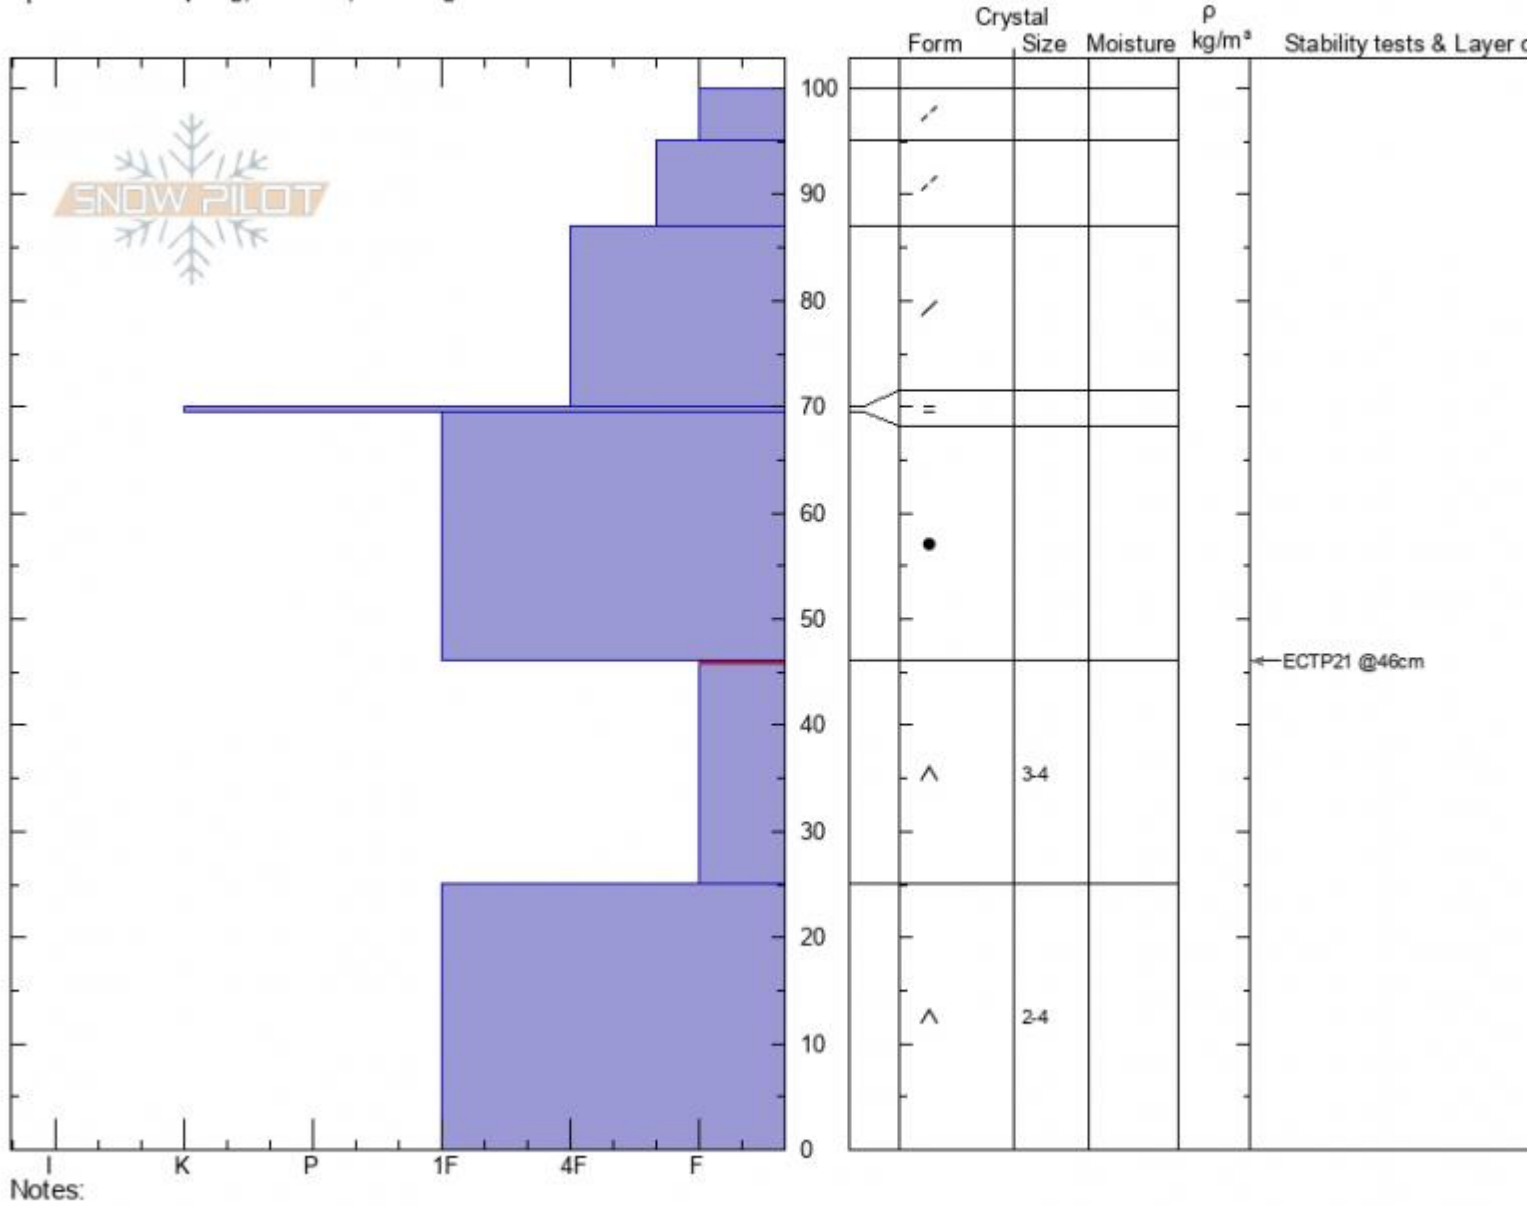

Lionhead Ridge
Lionhead Range
MT
 Elevation: **8694 ft**
 Aspect: **20°**
 Specifics: **Collapsing, localized; Cracking**

Dave Zinn
01/04/2021 - 12:30pm
 Co-ord: **44.70771N, -111.30659W**
 Slope Angle: **22°**
 Wind Loading: **previous**

Stability: **poor**
 Air Temperature:
 Sky Cover: **OVC**
 Precipitation: **S-1**
 Wind: **W Moderate**

HS: **100** Layer Notes:
 PF: **95** 46-25cm: **Problematic layer**

Advisory Region
 Lionhead Range
 Longitude
 -111.32W
 Latitude
 44.71N
 Lionhead Range, 2021-01-04