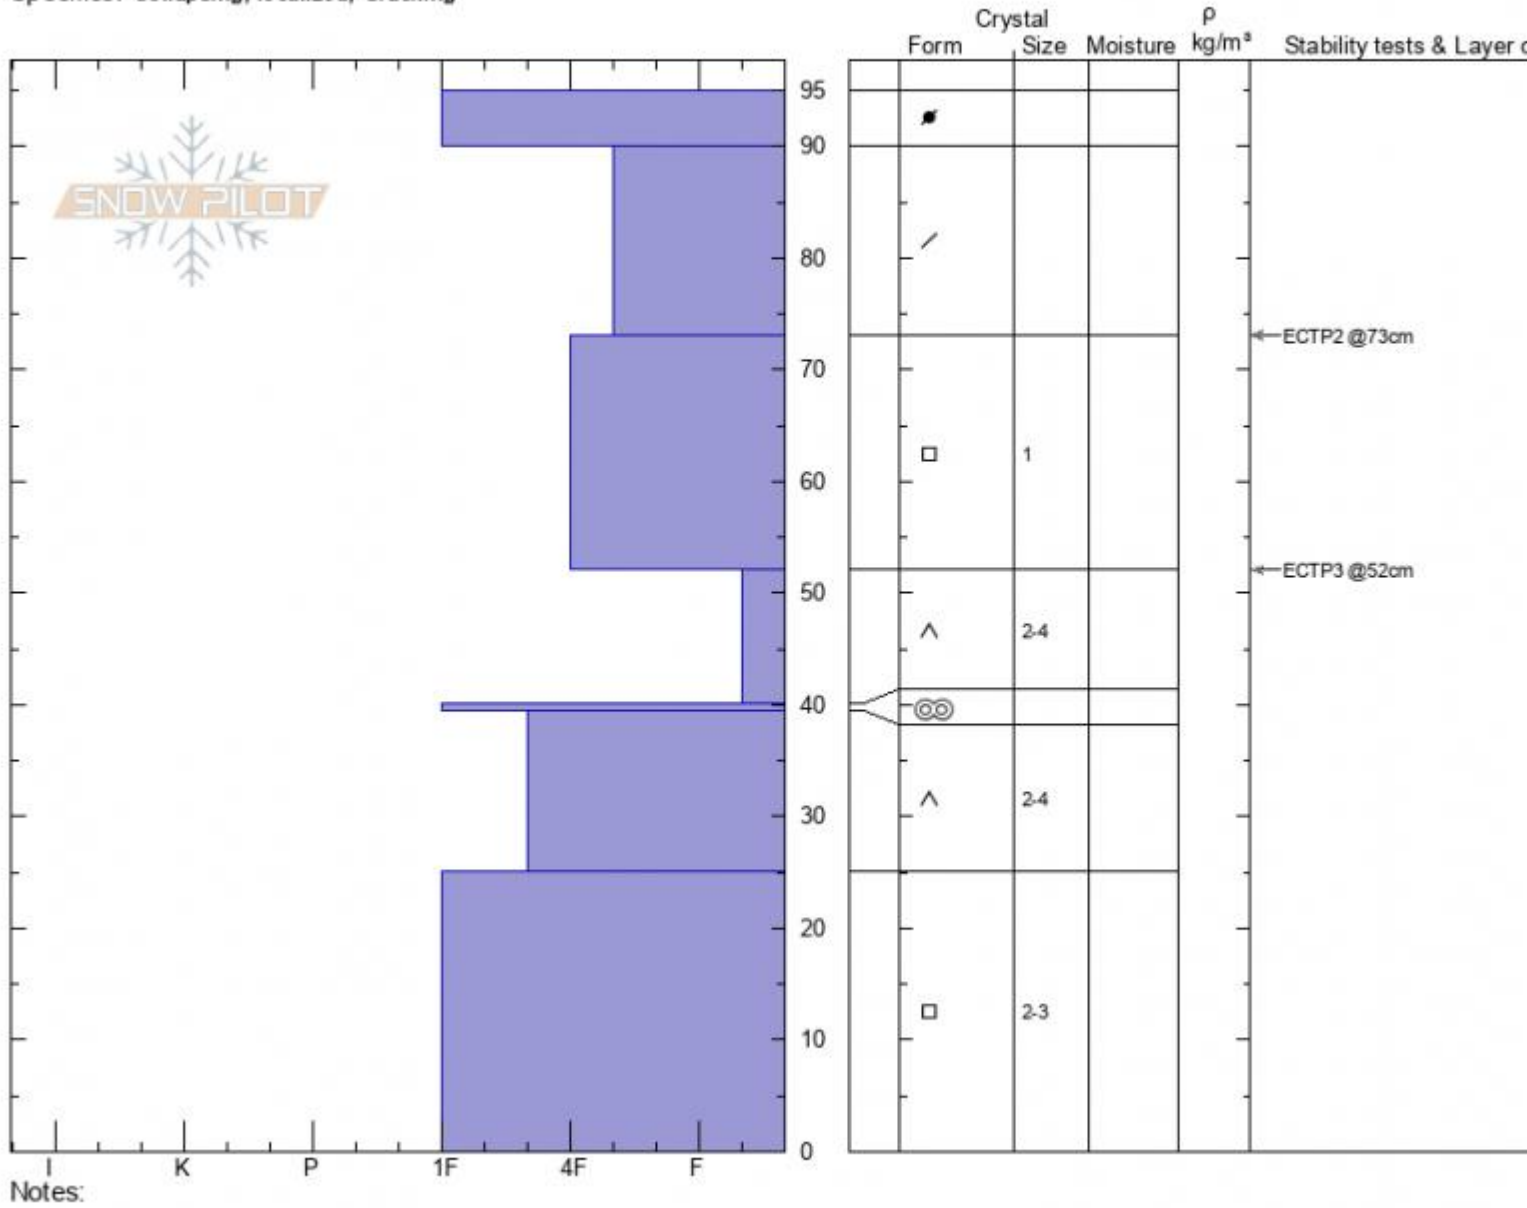

TFork/Sunlight
 Madison Range-S
 MT
 Elevation: 9434 ft
 Aspect: 100°
 Specifics: Collapsing, localized; Cracking

Alex Marienthal
 01/03/2021 - 10:20pm
 Co-ord: 44.97497N, -111.31382W
 Slope Angle: 25°
 Wind Loading: yes

Stability:
 Air Temperature:
 Sky Cover: OVC
 Precipitation: S2
 Wind: SW Strong

HS: 95 Layer Notes:
 39.5-25cm: Problematic layer

Advisory Region
 Southern Madison
 Longitude
 -111.31W
 Latitude
 44.97N
 Southern Madison, 2021-01-04