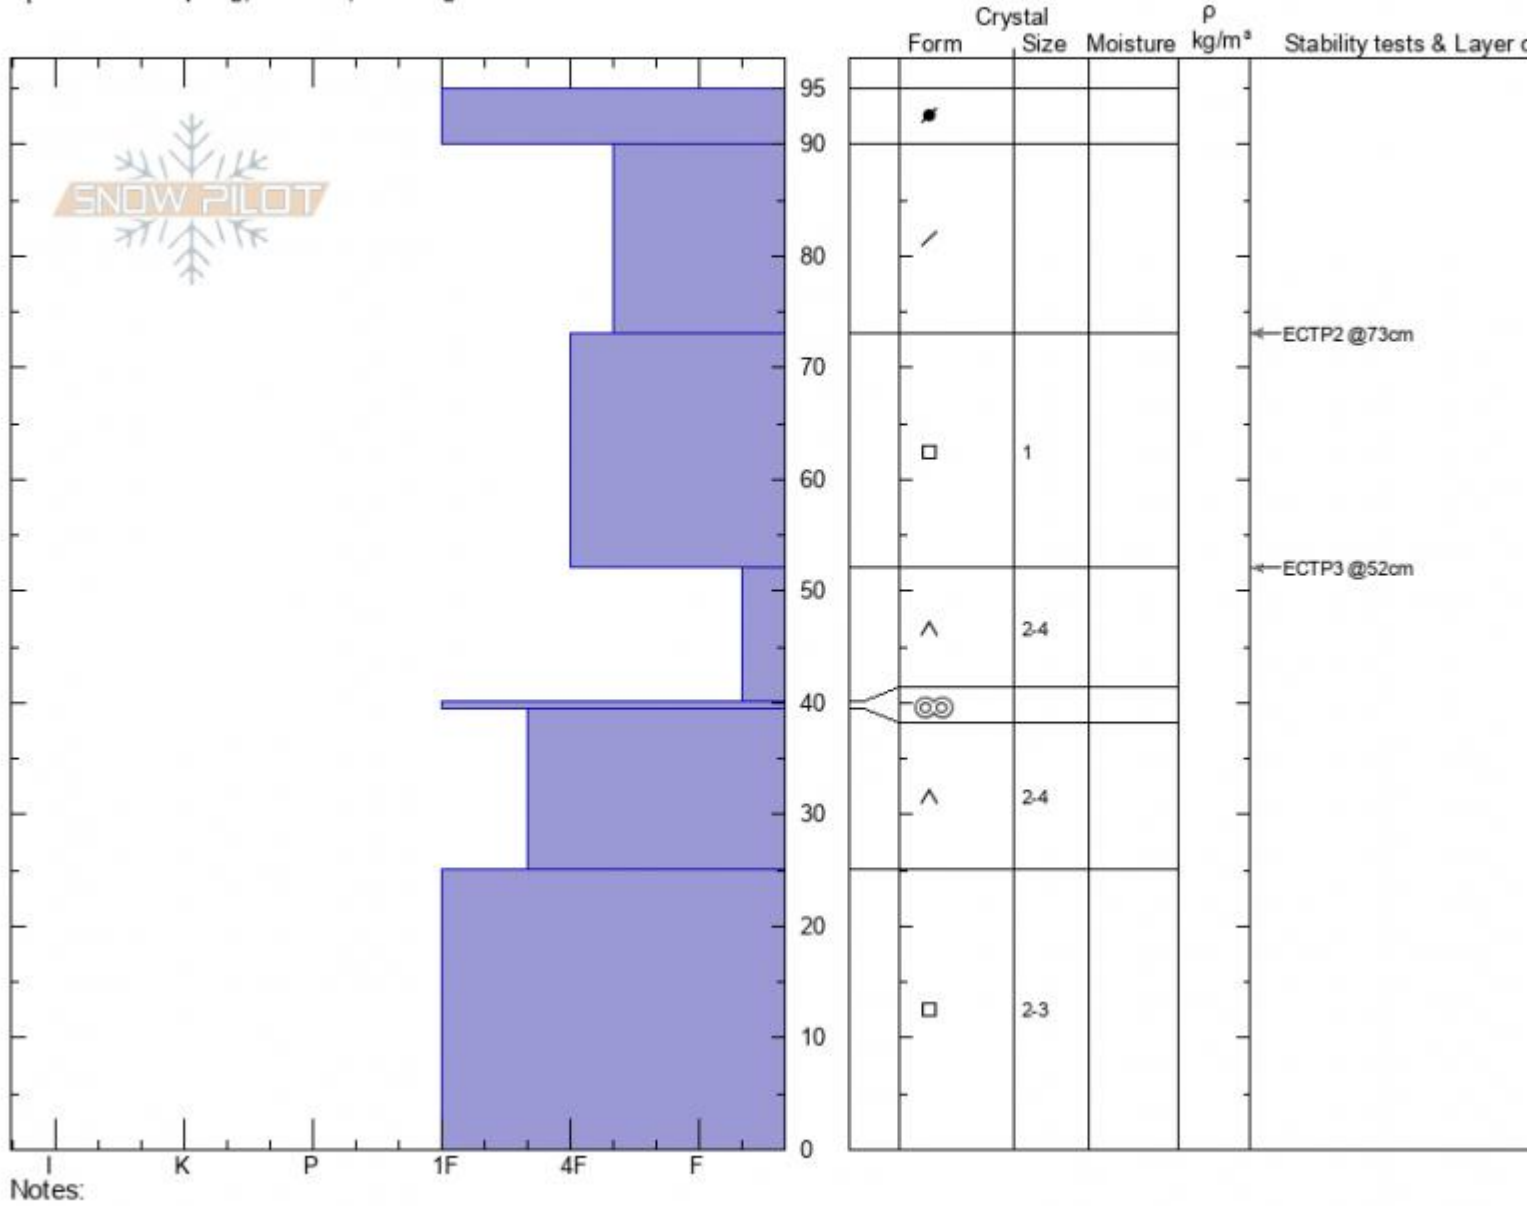

TFork/Sunlight
 Madison Range-S
 MT
 Elevation: 9434 ft
 Aspect: 100°
 Specifics: Collapsing, localized; Cracking

Alex Marienthal
 01/03/2021 - 10:20pm
 Co-ord: 44.97497N, -111.31382W
 Slope Angle: 25°
 Wind Loading: yes

Stability:
 Air Temperature:
 Sky Cover: OVC
 Precipitation: S2
 Wind: SW Strong

HS: 95
 Layer Notes:
 39.5-25cm: Problematic layer

Advisory Region
 Southern Madison
 Longitude
 -111.31W
 Latitude
 44.97N
 Southern Madison, 2021-01-04