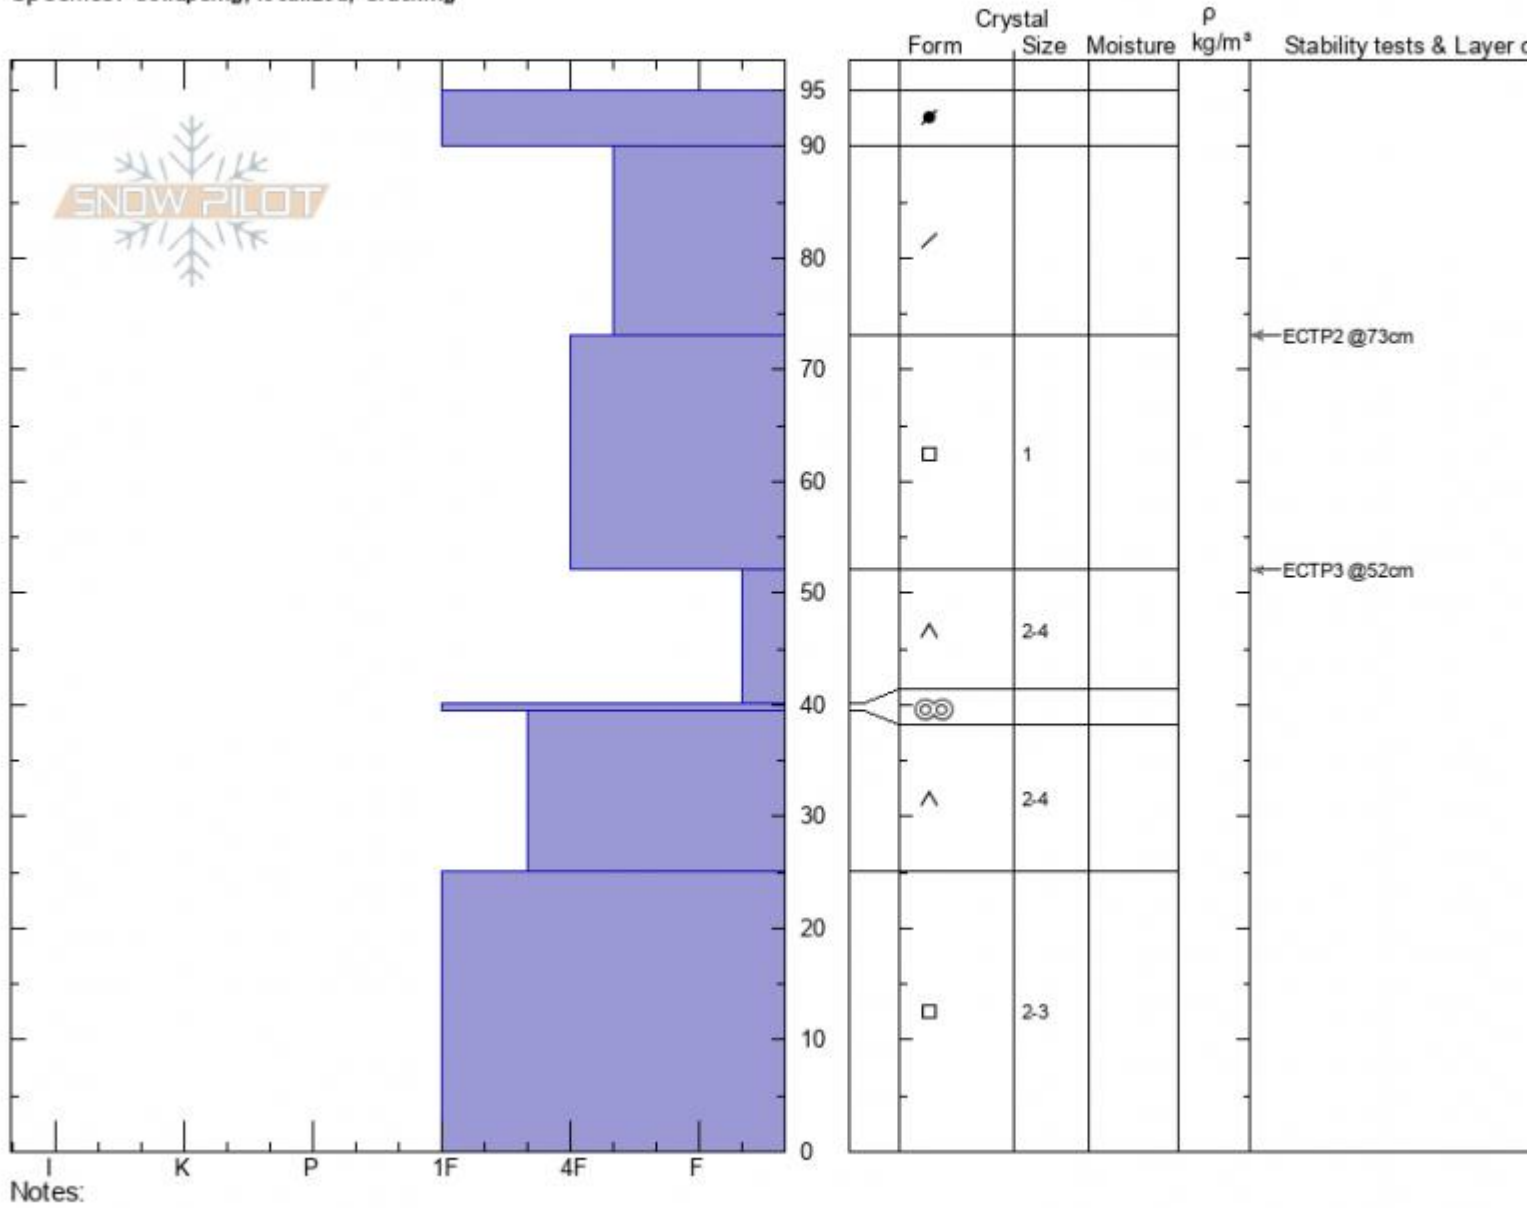

TFork/Sunlight  
 Madison Range-S  
 MT  
 Elevation: 9434 ft  
 Aspect: 100°  
 Specifics: Collapsing, localized; Cracking

Alex Marienthal  
 01/03/2021 - 10:20pm  
 Co-ord: 44.97497N, -111.31382W  
 Slope Angle: 25°  
 Wind Loading: yes

Stability:  
 Air Temperature:  
 Sky Cover: OVC  
 Precipitation: S2  
 Wind: SW Strong

HS: 95 Layer Notes:  
 39.5-25cm: Problematic layer

Advisory Region  
 Southern Madison  
 Longitude  
 -111.31W  
 Latitude  
 44.97N  
 Southern Madison, 2021-01-04