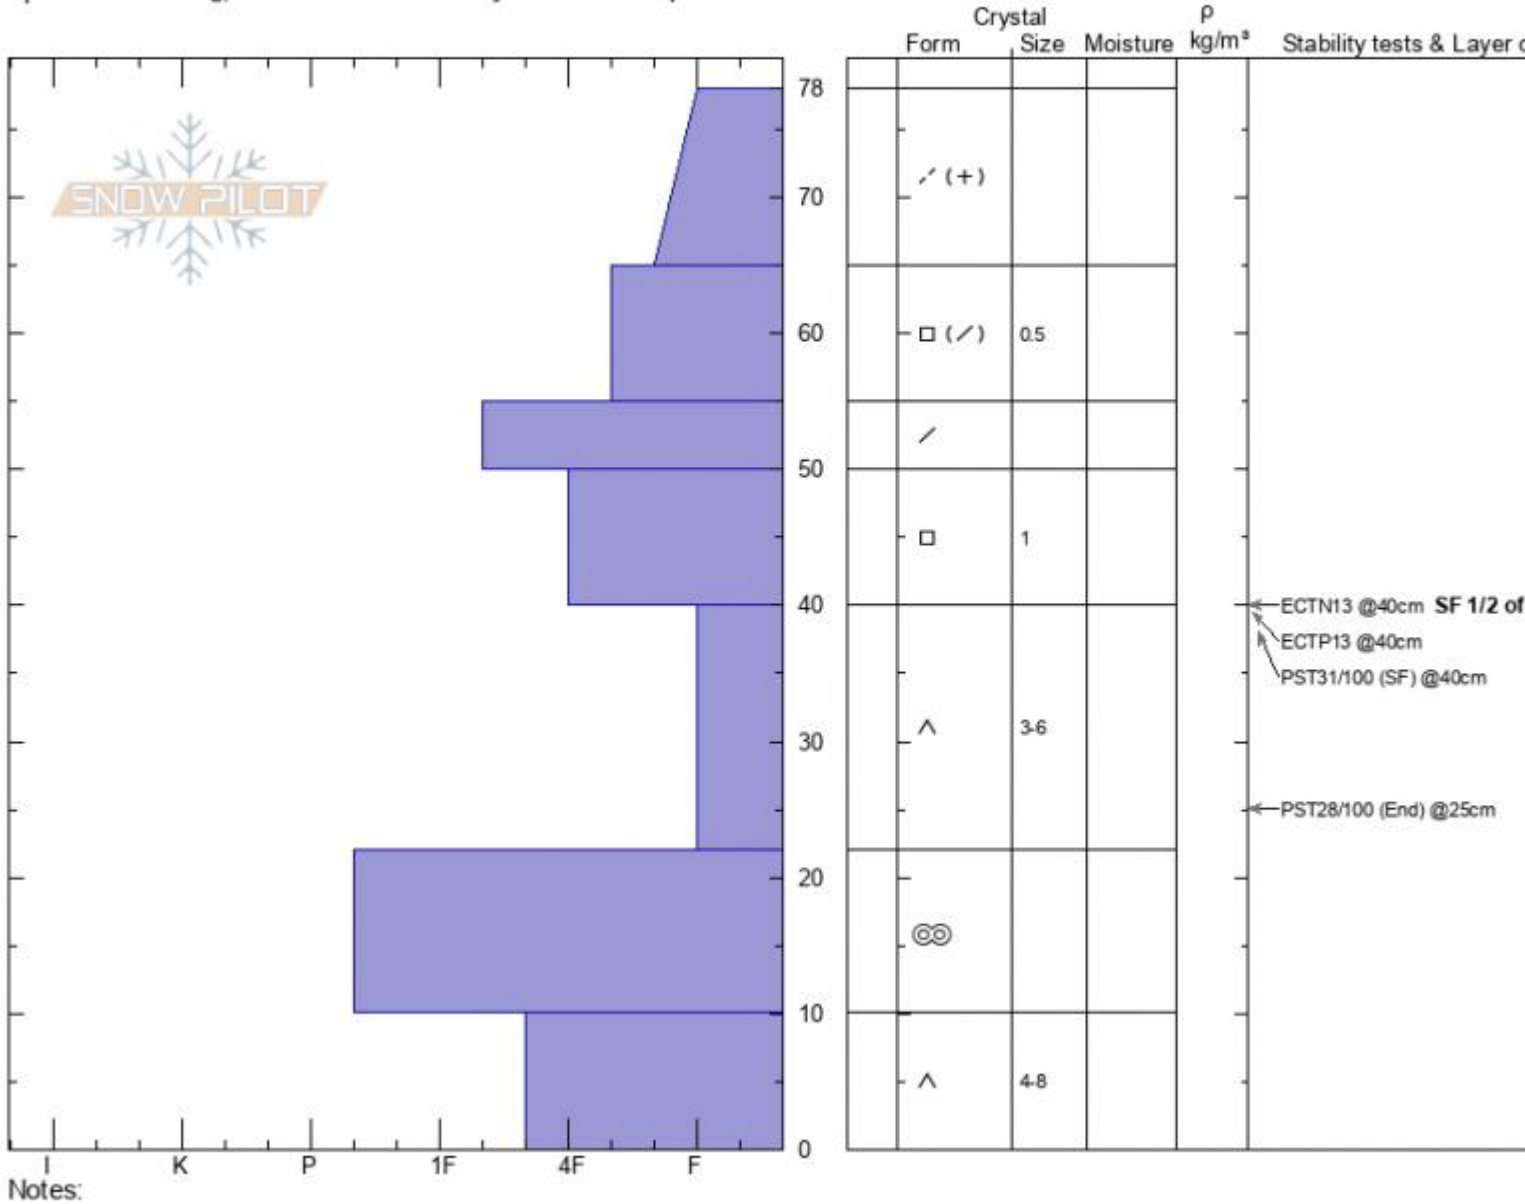

The Ramp
Bridger Range
MT
Elevation: **8472 ft**
Aspect: **50°**
Specifics: **Cracking; Recent avalanche activity on different slopes**

Alex Marienthal
01/02/2021 - 1:30pm
Co-ord: **45.82697N, -110.93171W**
Slope Angle: **29°**
Wind Loading: **previous**

Stability: **poor**
Air Temperature:
Sky Cover: **SCT**
Precipitation: **NO**
Wind: **W Light Breeze**

HS: **78**   Layer Notes:
40-22cm: **Problematic layer**

Advisory Region
Bridger Range
Longitude
-110.93W
Latitude
45.83N
Bridger Range, 2021-01-04