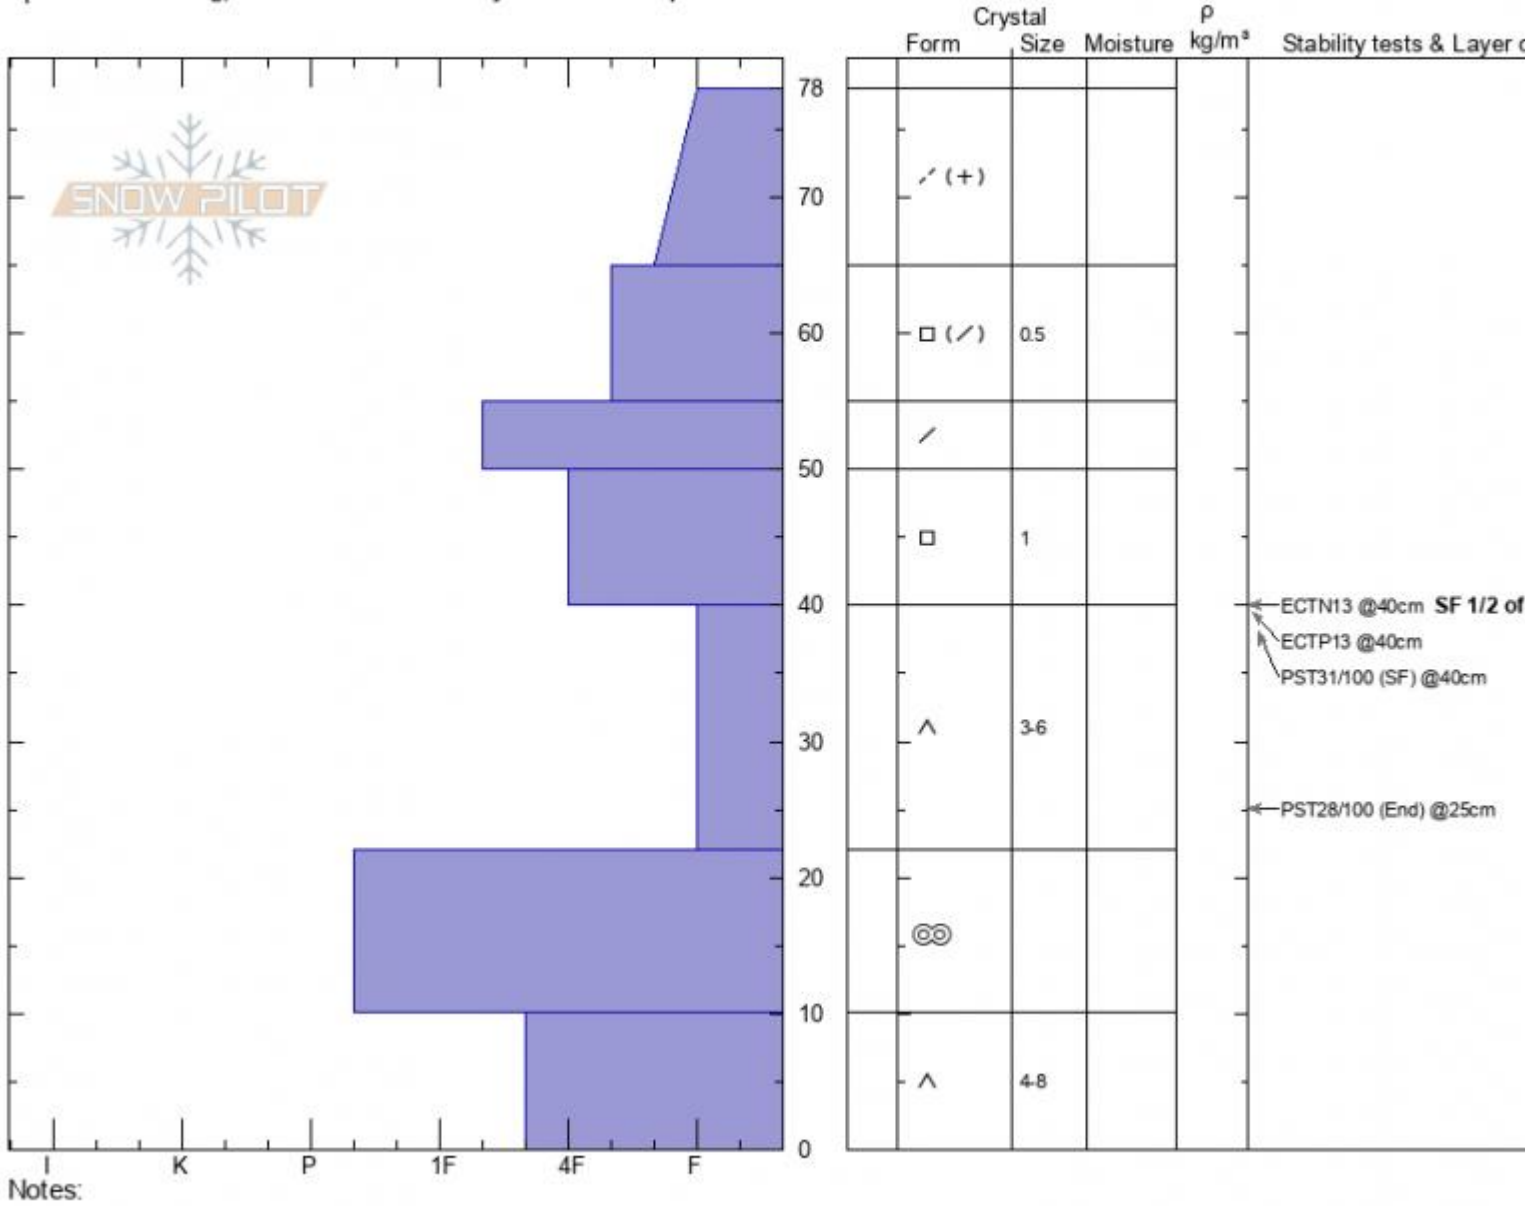

**The Ramp**  
**Bridger Range**  
**MT**  
 Elevation: **8472 ft**  
 Aspect: **50°**  
 Specifics: **Cracking; Recent avalanche activity on different slopes**

**Alex Marienthal**  
**01/02/2021 - 1:30pm**  
 Co-ord: **45.82697N, -110.93171W**  
 Slope Angle: **29°**  
 Wind Loading: **previous**

Stability: **poor**  
 Air Temperature:  
 Sky Cover: **SCT**  
 Precipitation: **NO**  
 Wind: **W Light Breeze**

HS: **78**    Layer Notes:  
 40-22cm: **Problematic layer**

Advisory Region  
 Bridger Range  
 Longitude  
 -110.93W  
 Latitude  
 45.83N  
 Bridger Range, 2021-01-04