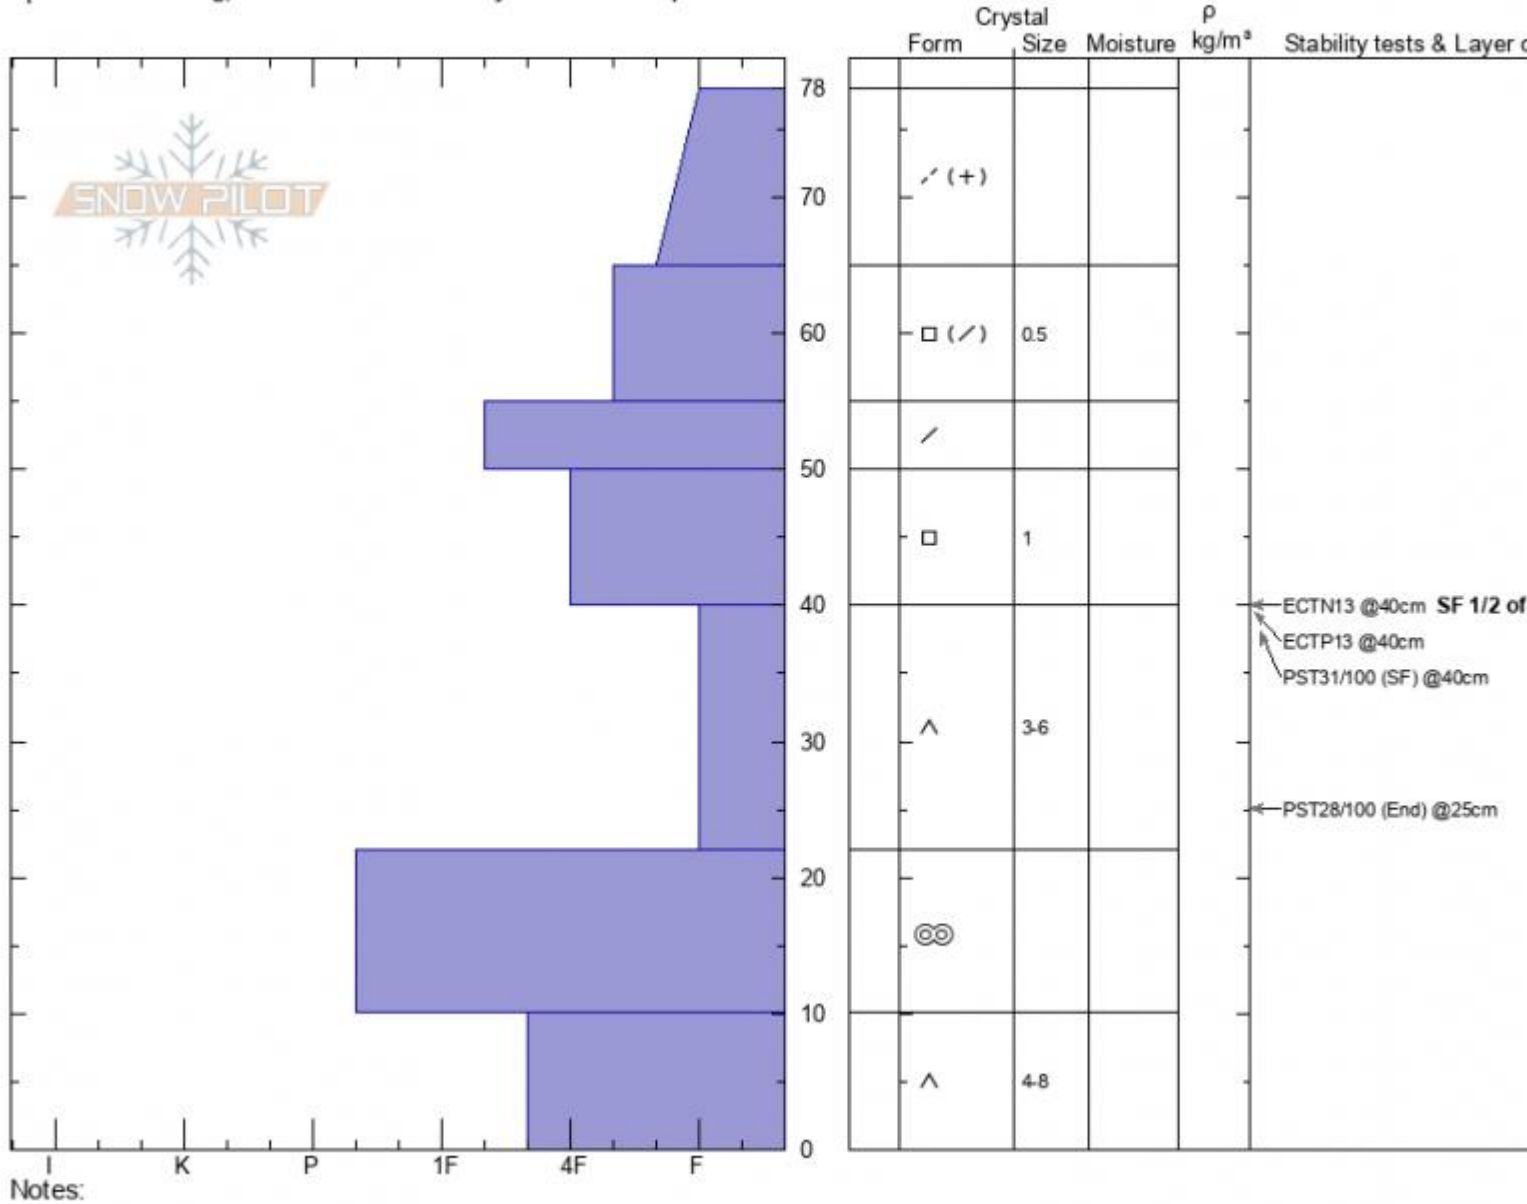

**The Ramp**  
**Bridger Range**  
**MT**  
 Elevation: **8472 ft**  
 Aspect: **50°**  
 Specifics: **Cracking; Recent avalanche activity on different slopes**

**Alex Marienthal**  
**01/02/2021 - 1:30pm**  
 Co-ord: **45.82697N, -110.93171W**  
 Slope Angle: **29°**  
 Wind Loading: **previous**

Stability: **poor**  
 Air Temperature:  
 Sky Cover: **SCT**  
 Precipitation: **NO**  
 Wind: **W Light Breeze**

HS: **78**    Layer Notes:  
 40-22cm: **Problematic layer**

Advisory Region  
 Bridger Range  
 Longitude  
 -110.93W  
 Latitude  
 45.83N  
 Bridger Range, 2021-01-04