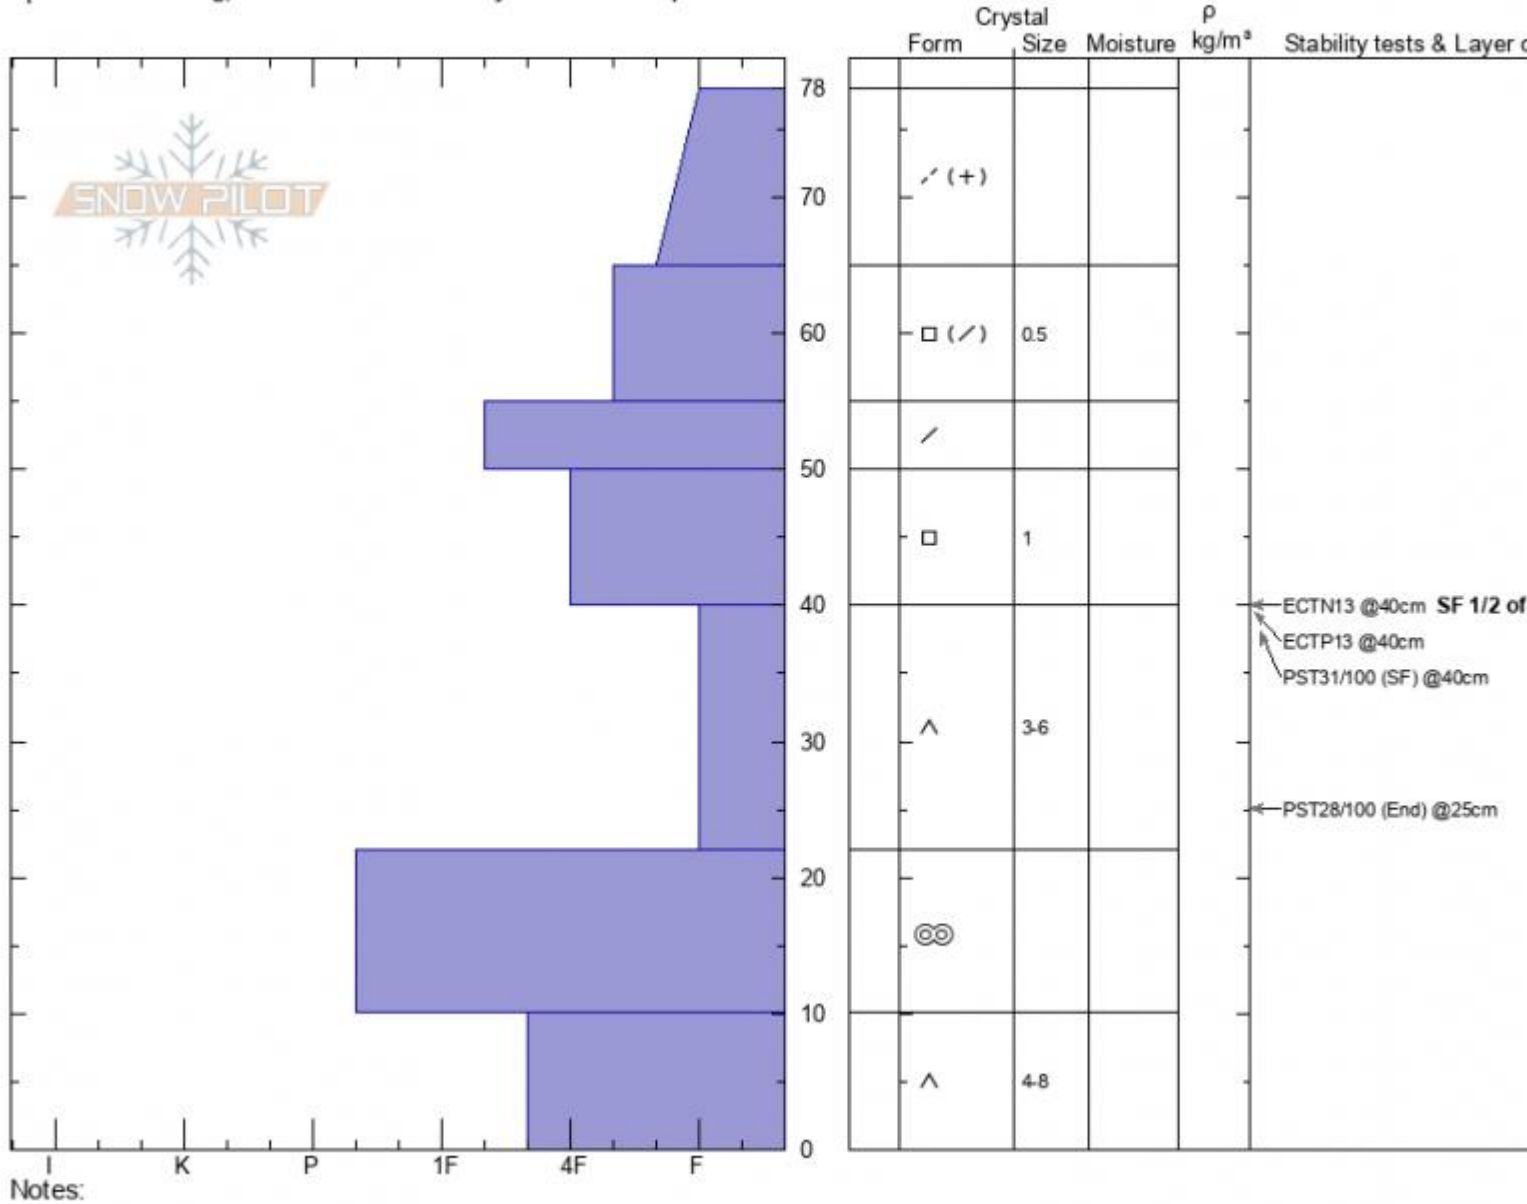

The Ramp
Bridger Range
MT
 Elevation: **8472 ft**
 Aspect: **50°**
 Specifics: **Cracking; Recent avalanche activity on different slopes**

Alex Marienthal
01/02/2021 - 1:30pm
 Co-ord: **45.82697N, -110.93171W**
 Slope Angle: **29°**
 Wind Loading: **previous**

Stability: **poor**
 Air Temperature:
 Sky Cover: **SCT**
 Precipitation: **NO**
 Wind: **W Light Breeze**

HS: **78** Layer Notes:
 40-22cm: **Problematic layer**

Advisory Region
 Bridger Range
 Longitude
 -110.93W
 Latitude
 45.83N
 Bridger Range, 2021-01-04