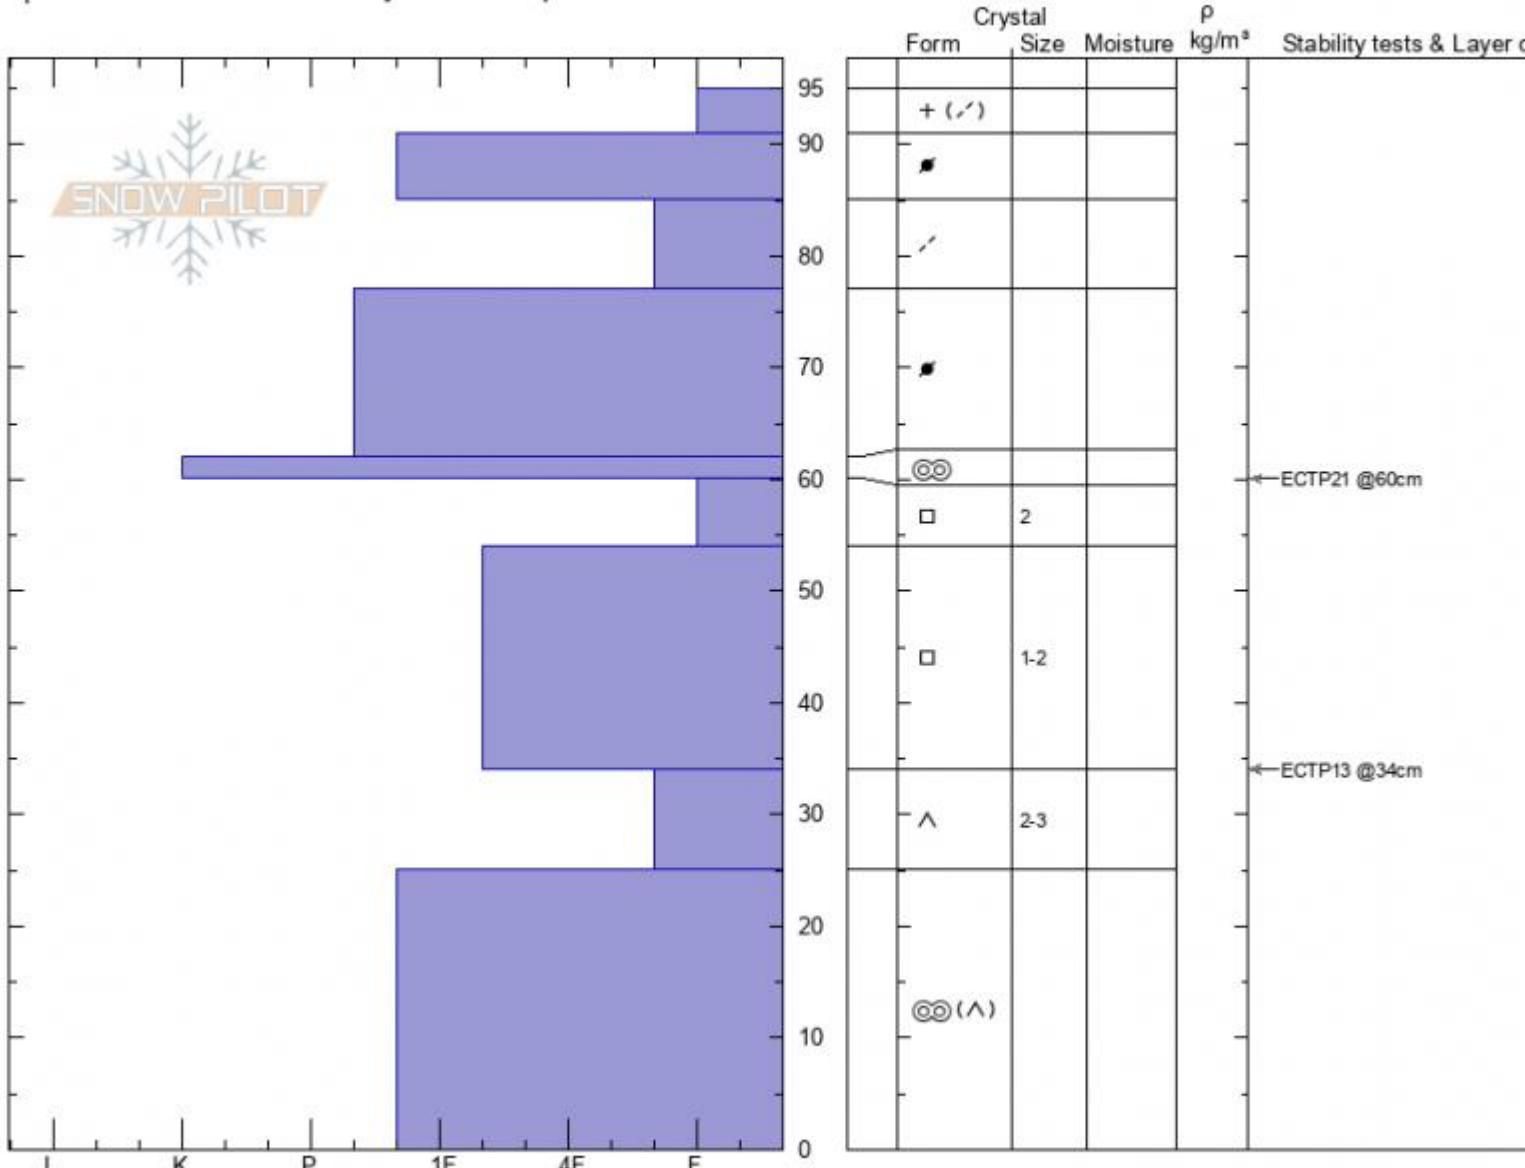

Football Field  
 Bridger Range  
 MT  
 Elevation: 8664 ft  
 Aspect: 90°  
 Specifics: Recent avalanche activity on similar slopes

Alex Marienthal  
 01/02/2021 - 10:20am  
 Co-ord: 45.79719N, -110.93428W  
 Slope Angle: 37°  
 Wind Loading: previous

Stability: **poor**  
 Air Temperature:  
 Sky Cover: **BKN**  
 Precipitation: **NO**  
 Wind: **W Moderate**

HS: 95 Layer Notes:

Notes: Dug 10 feet south of pie plate. AS-HS-R2D2.5-O on face of Saddle Peak yesterday (1/1/20). This pit is upslope of an AS-SS-R3D2.5-O-12/25/

Advisory Region  
 Bridger Range  
 Longitude  
 -110.94W  
 Latitude  
 45.79N  
 Bridger Range, 2021-01-04