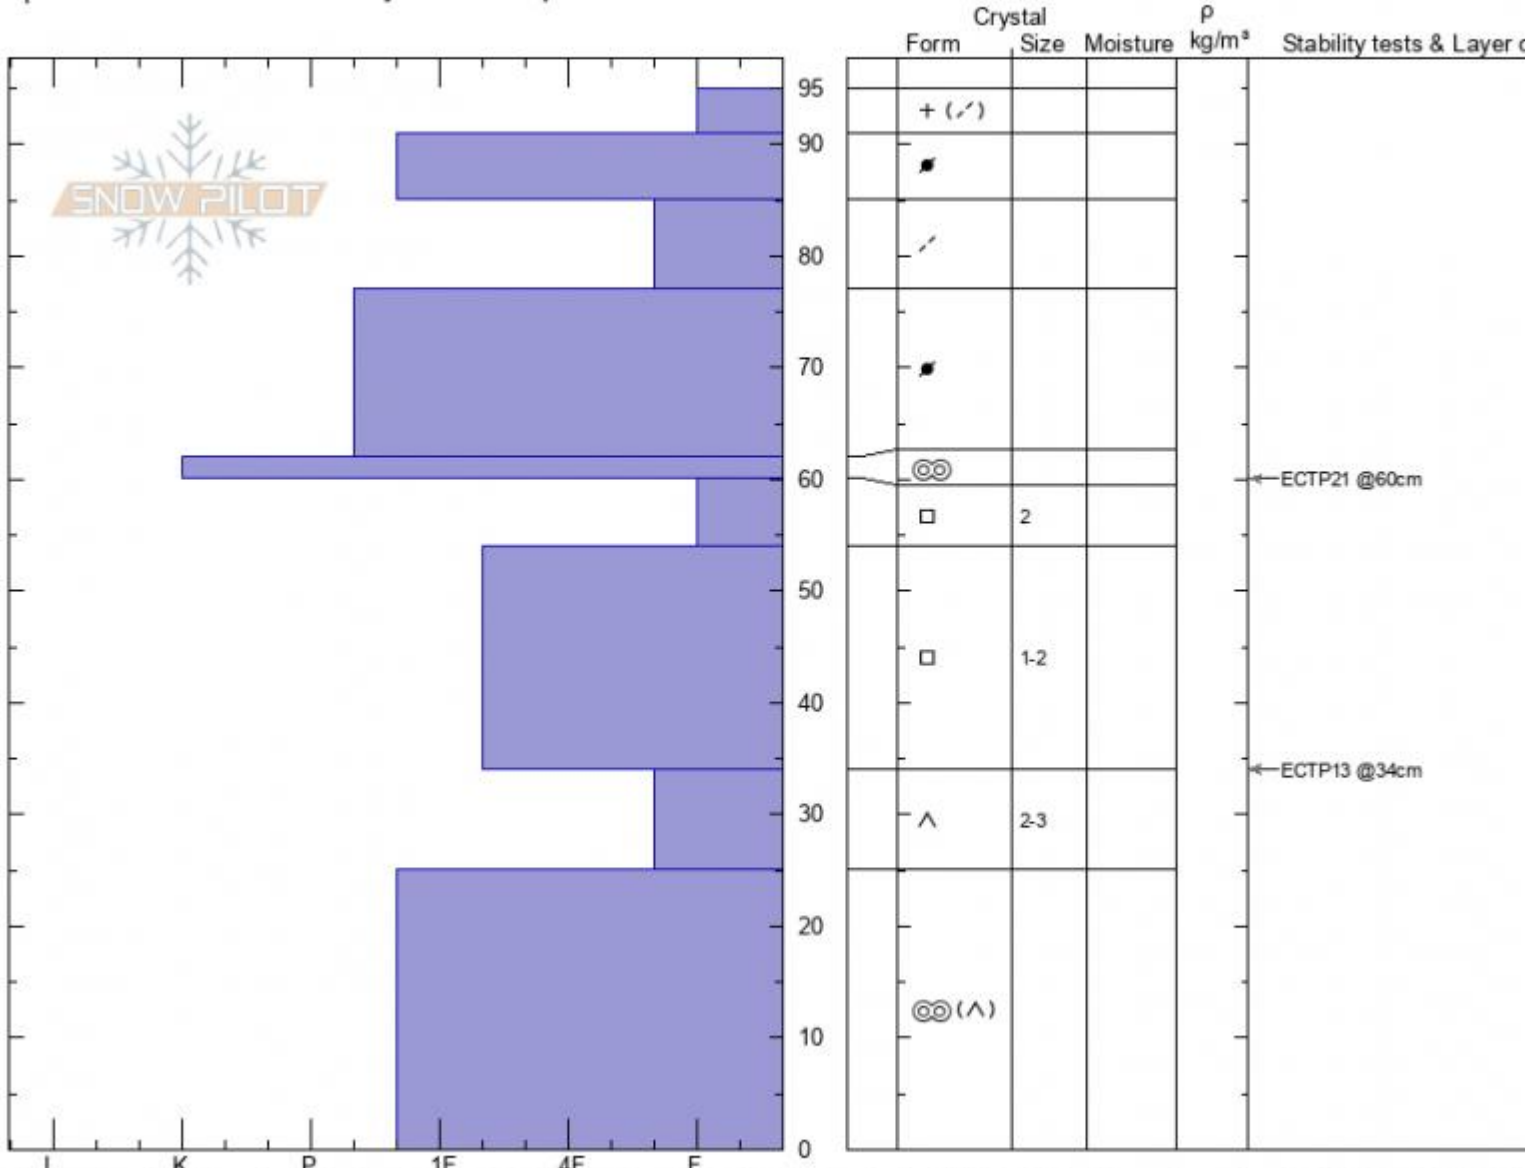

Football Field
 Bridger Range
 MT
 Elevation: 8664 ft
 Aspect: 90°
 Specifics: Recent avalanche activity on similar slopes

Alex Marienthal
 01/02/2021 - 10:20am
 Co-ord: 45.79719N, -110.93428W
 Slope Angle: 37°
 Wind Loading: previous

Stability: **poor**
 Air Temperature:
 Sky Cover: **BKN**
 Precipitation: **NO**
 Wind: **W Moderate**

HS: 95 Layer Notes:

Notes: Dug 10 feet south of pie plate. AS-HS-R2D2.5-O on face of Saddle Peak yesterday (1/1/20). This pit is upslope of an AS-SS-R3D2.5-O-12/25/

Advisory Region
 Bridger Range
 Longitude
 -110.94W
 Latitude
 45.79N
 Bridger Range, 2021-01-04