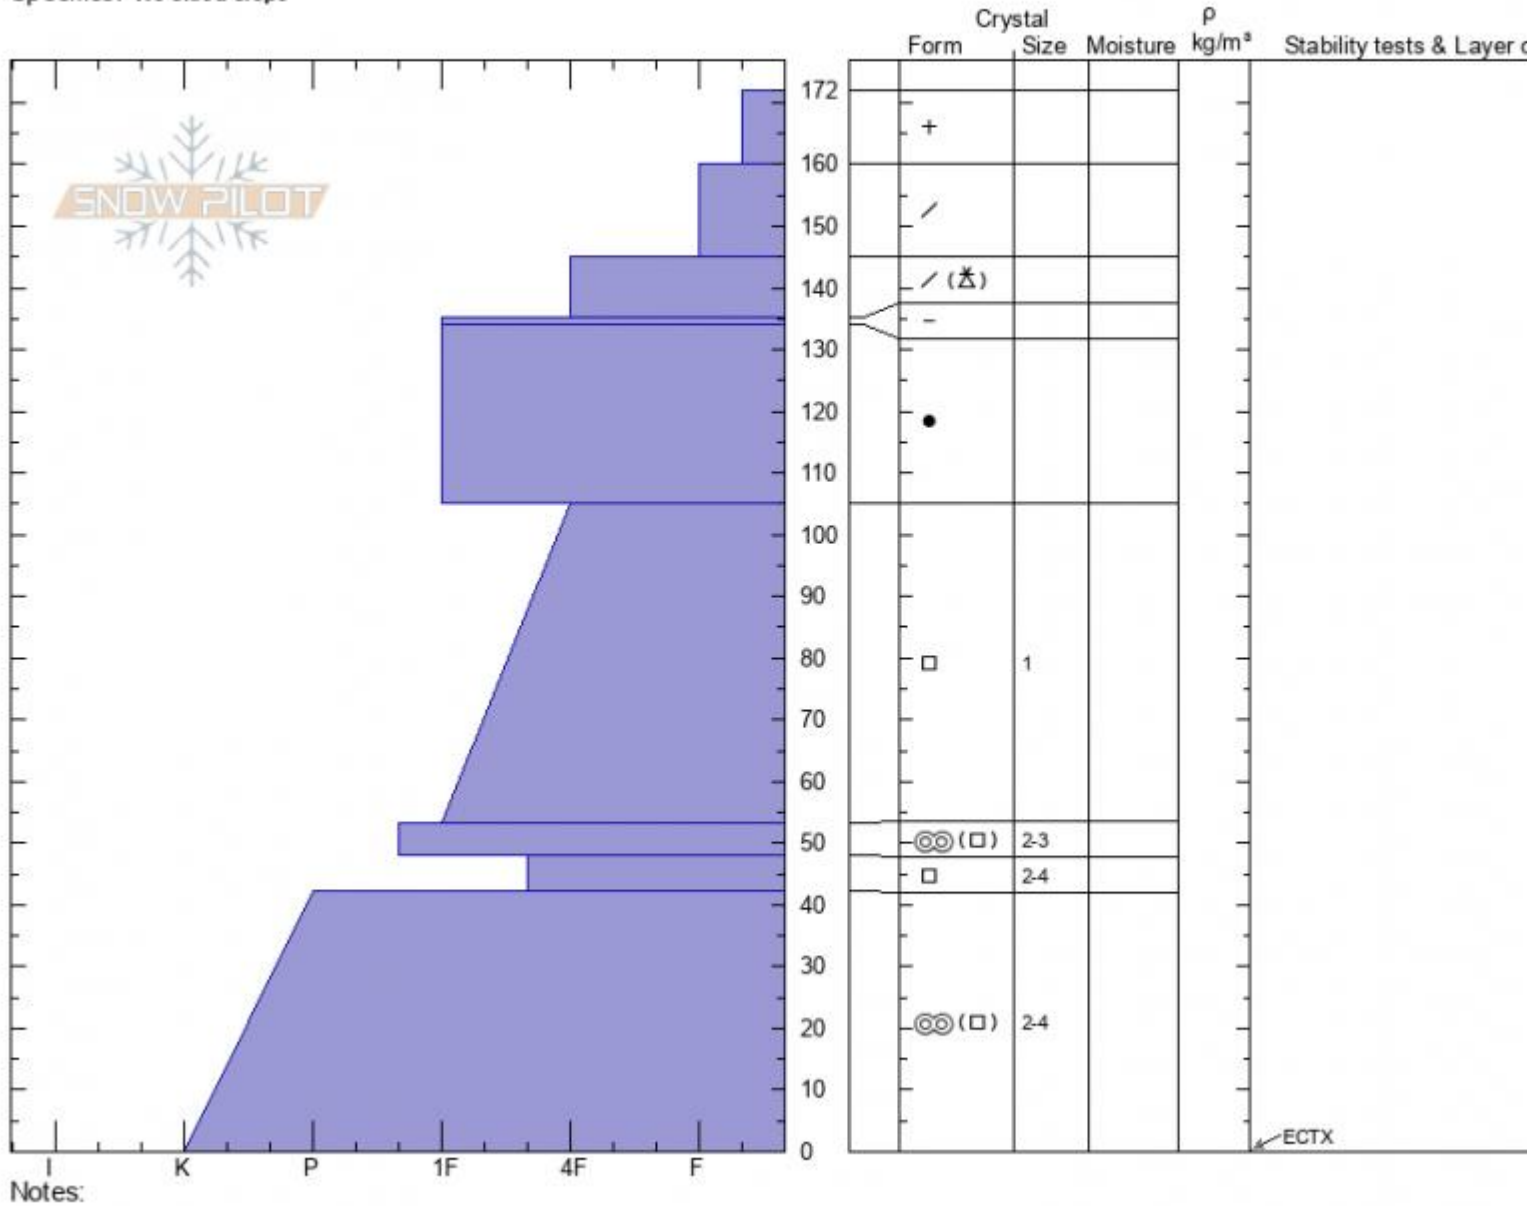

Republic Ridgeline
Cooke City
MT
 Elevation: **9350 ft**
 Aspect: **120°**
 Specifics: **We skied slope**

Dave Zinn
12/31/2020 - 12:00pm
 Co-ord: **44.98516N, -109.95588W**
 Slope Angle: **30°**
 Wind Loading: **no**

Stability: **very_good** HS: **172** Layer Notes:
 Air Temperature:
 Sky Cover: **OVC**
 Precipitation: **S1**
 Wind: **Calm**

Advisory Region
 Cooke City
 Longitude
 -109.94W
 Latitude
 44.99N
 Cooke City, 2021-01-01