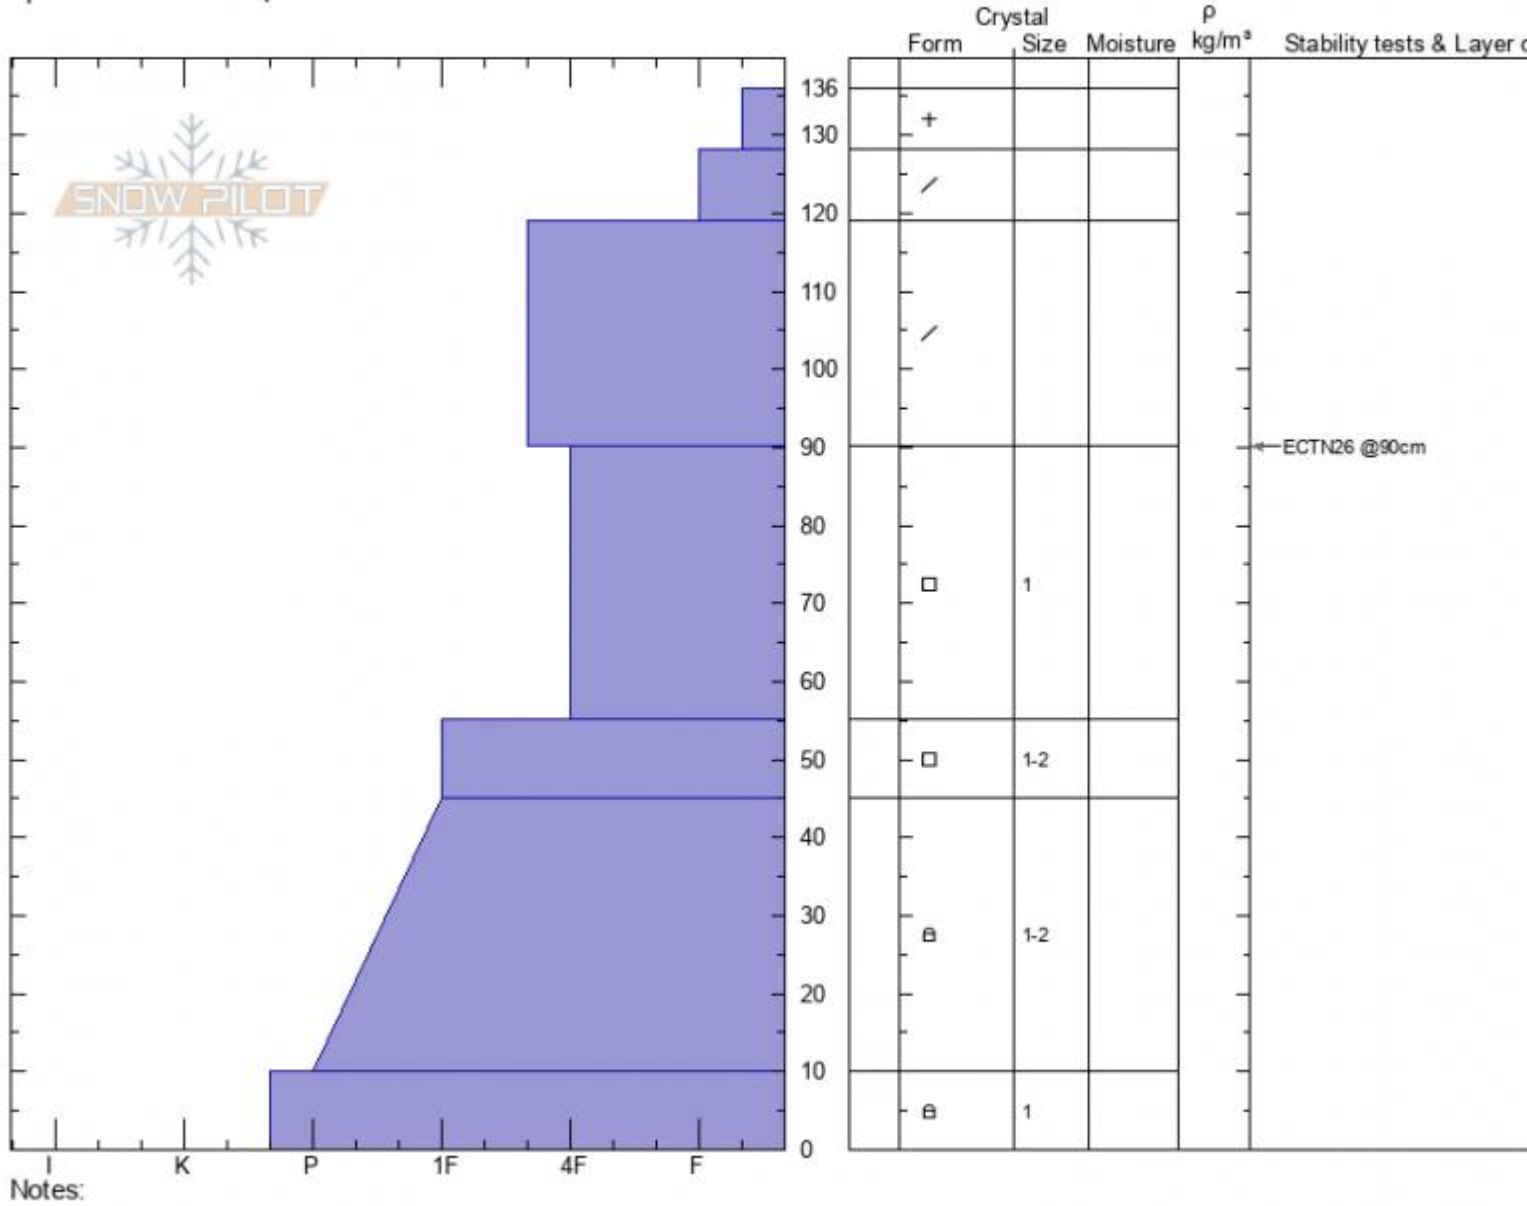

Wyoming Bowl
Cooke City
MT
 Elevation: **9300 ft**
 Aspect: **270°**
 Specifics: **We skied slope**

Dave Zinn
12/31/2020 - 10:45am
 Co-ord: **44.98511N, -109.95859W**
 Slope Angle: **30°**
 Wind Loading: **no**

Stability: **very_good** HS: **136** Layer Notes:
 Air Temperature:
 Sky Cover: **BKN**
 Precipitation: **S-1**
 Wind: **Calm**

Advisory Region
 Cooke City
 Longitude
 -109.94W
 Latitude
 44.99N
 Cooke City, 2021-01-01