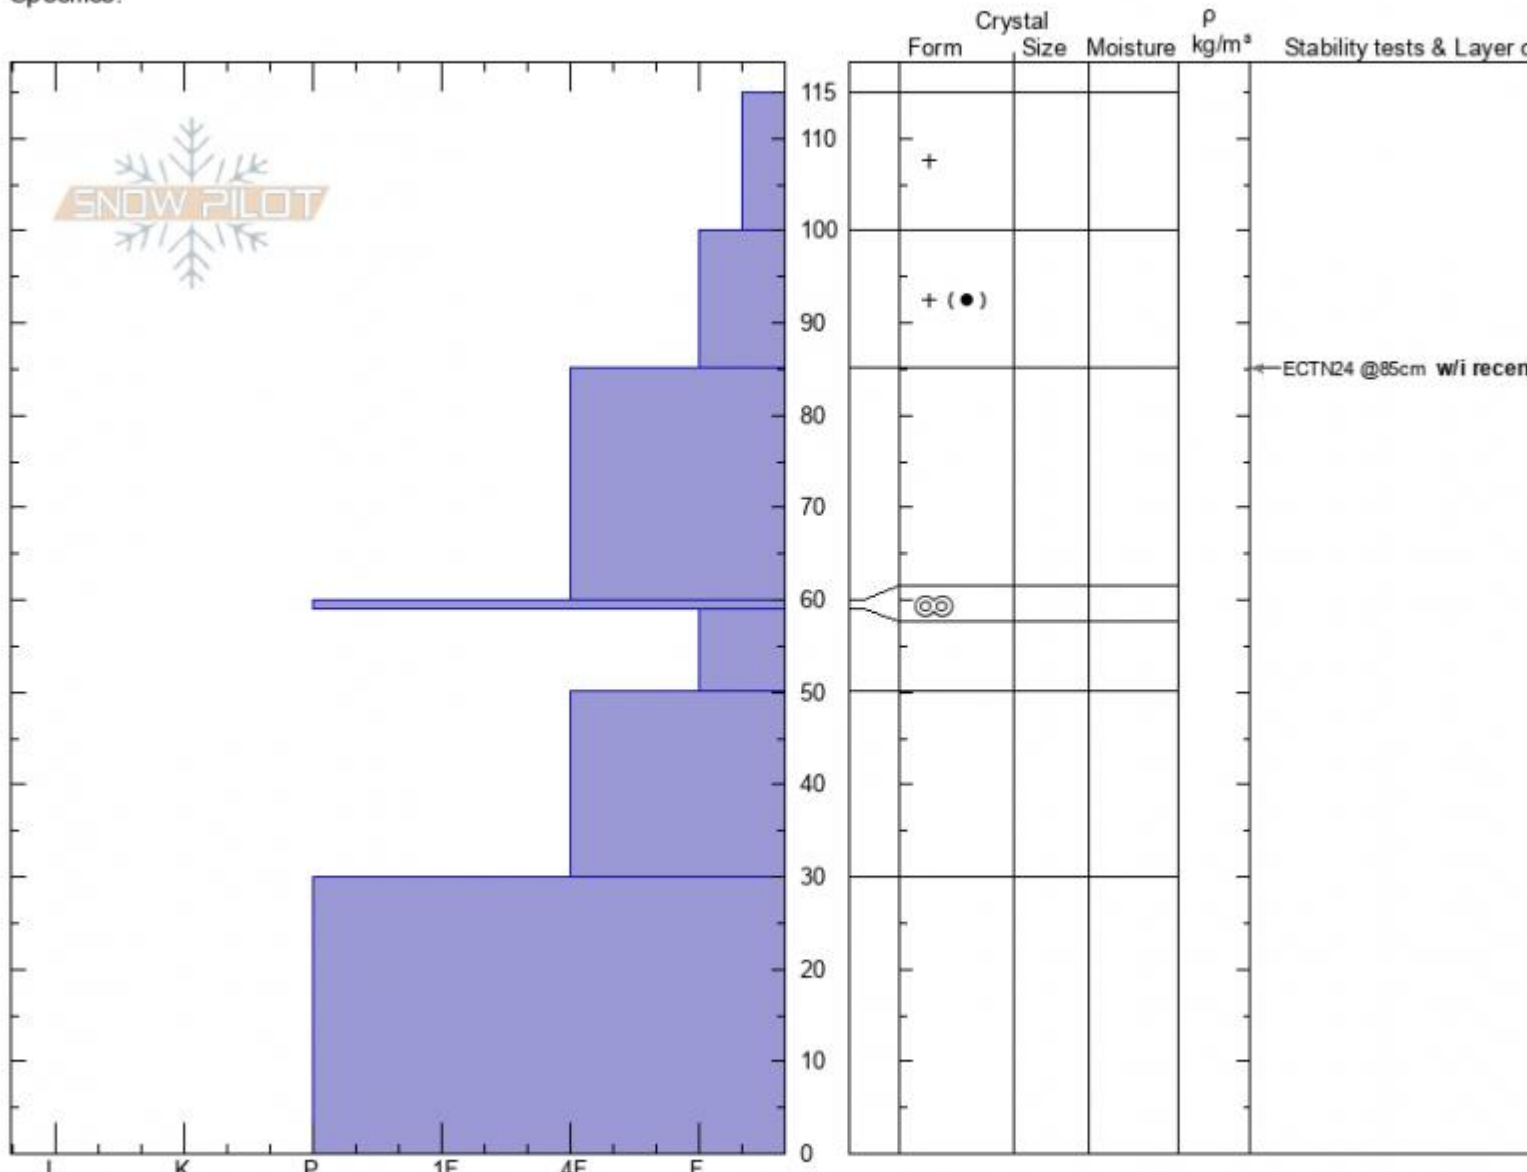

Republic Creek - Ridge
Absaroka
WY
 Elevation: **8984 ft**
 Aspect:
 Specifics:

Jesse Logan
12/31/2020 - 12:53pm
 Co-ord: **44.98000N, -109.95000W**
 Slope Angle: **33°**
 Wind Loading:

Stability: **fair**
 Air Temperature:
 Sky Cover: **OVC**
 Precipitation: **S-1**
 Wind: **Calm**

HS: **115** Layer Notes:
 59-50cm: **Problematic layer**

Notes: Areas of faceted snowpack on slope. Generally non-reactive stability results did little to increase confidence in slope. We pulled skins at the cautiously skied slope!

Advisory Region
 Cooke City
 Longitude
 -109.94W
 Latitude
 44.99N
 Cooke City, 2021-01-01