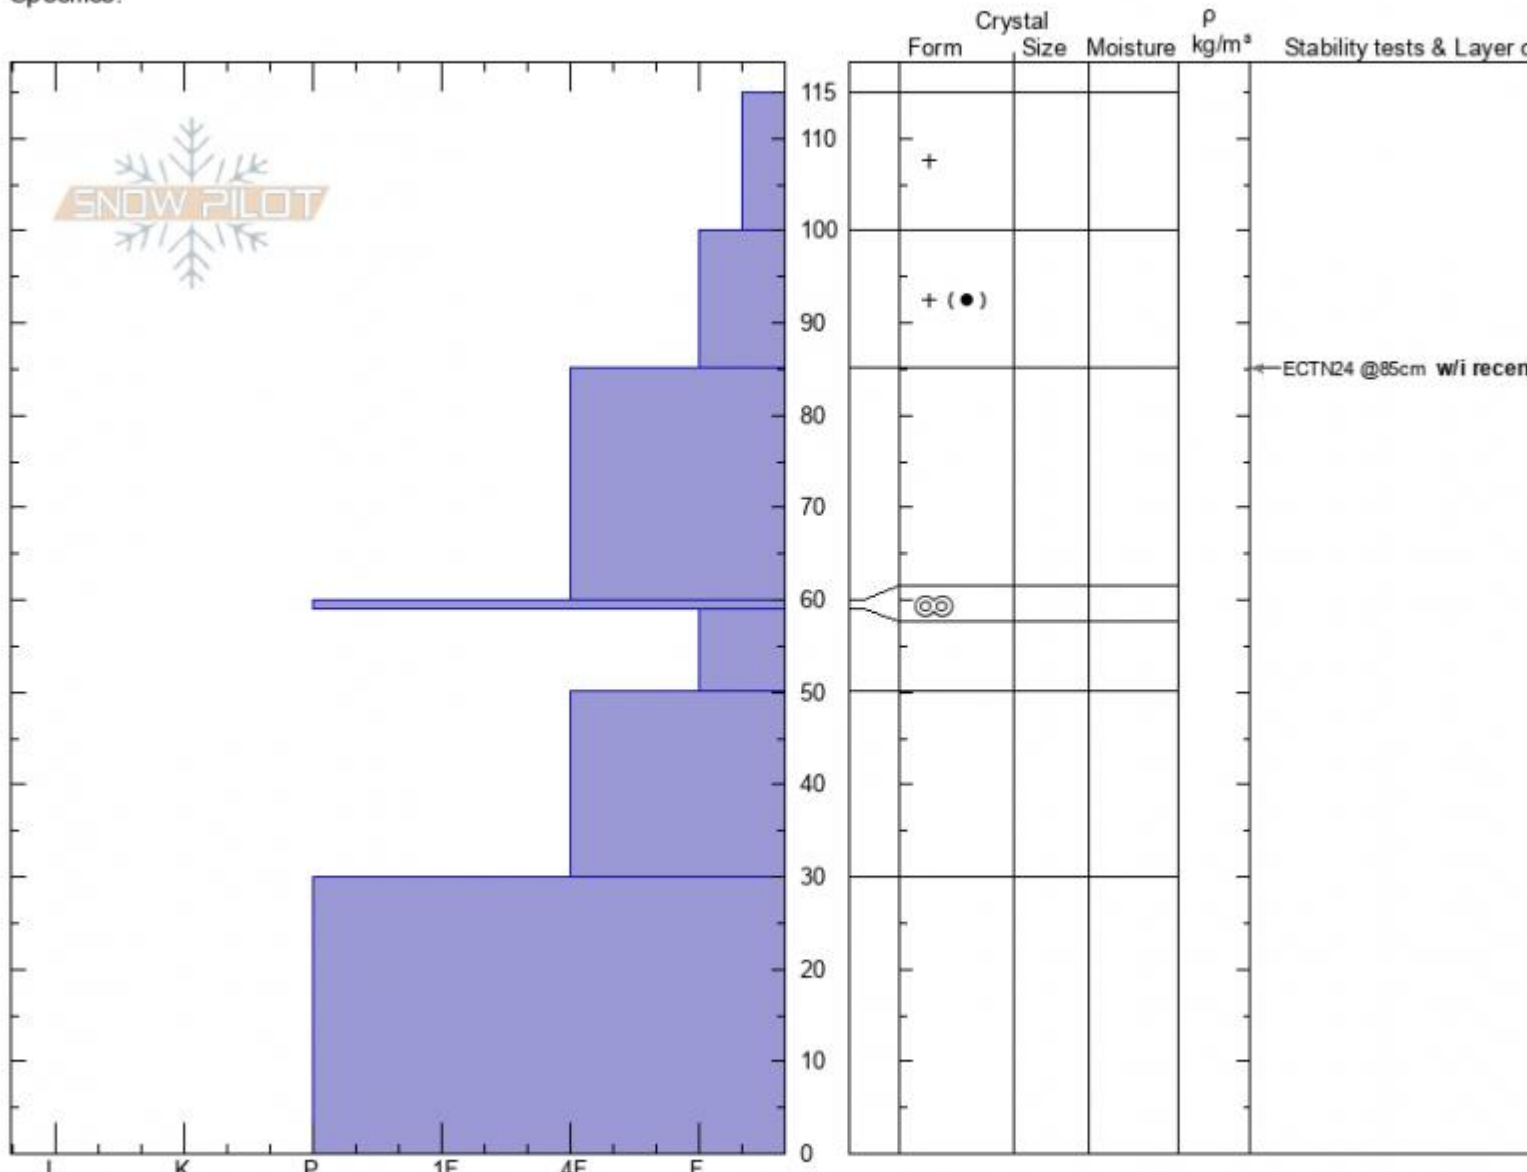

Republic Creek - Ridge
Absaroka
WY
 Elevation: **8984 ft**
 Aspect:
 Specifics:

Jesse Logan
12/31/2020 - 12:53pm
 Co-ord: **44.98000N, -109.95000W**
 Slope Angle: **33°**
 Wind Loading:

Stability: **fair**
 Air Temperature:
 Sky Cover: **OVC**
 Precipitation: **S-1**
 Wind: **Calm**

HS: 115 Layer Notes:
 59-50cm: **Problematic layer**

Notes: Areas of faceted snowpack on slope. Generally non-reactive stability results did little to increase confidence in slope. We pulled skins at the bottom of the snowpack on a cautiously skied slope!

Advisory Region
 Cooke City
 Longitude
 -109.94W
 Latitude
 44.99N
 Cooke City, 2021-01-01