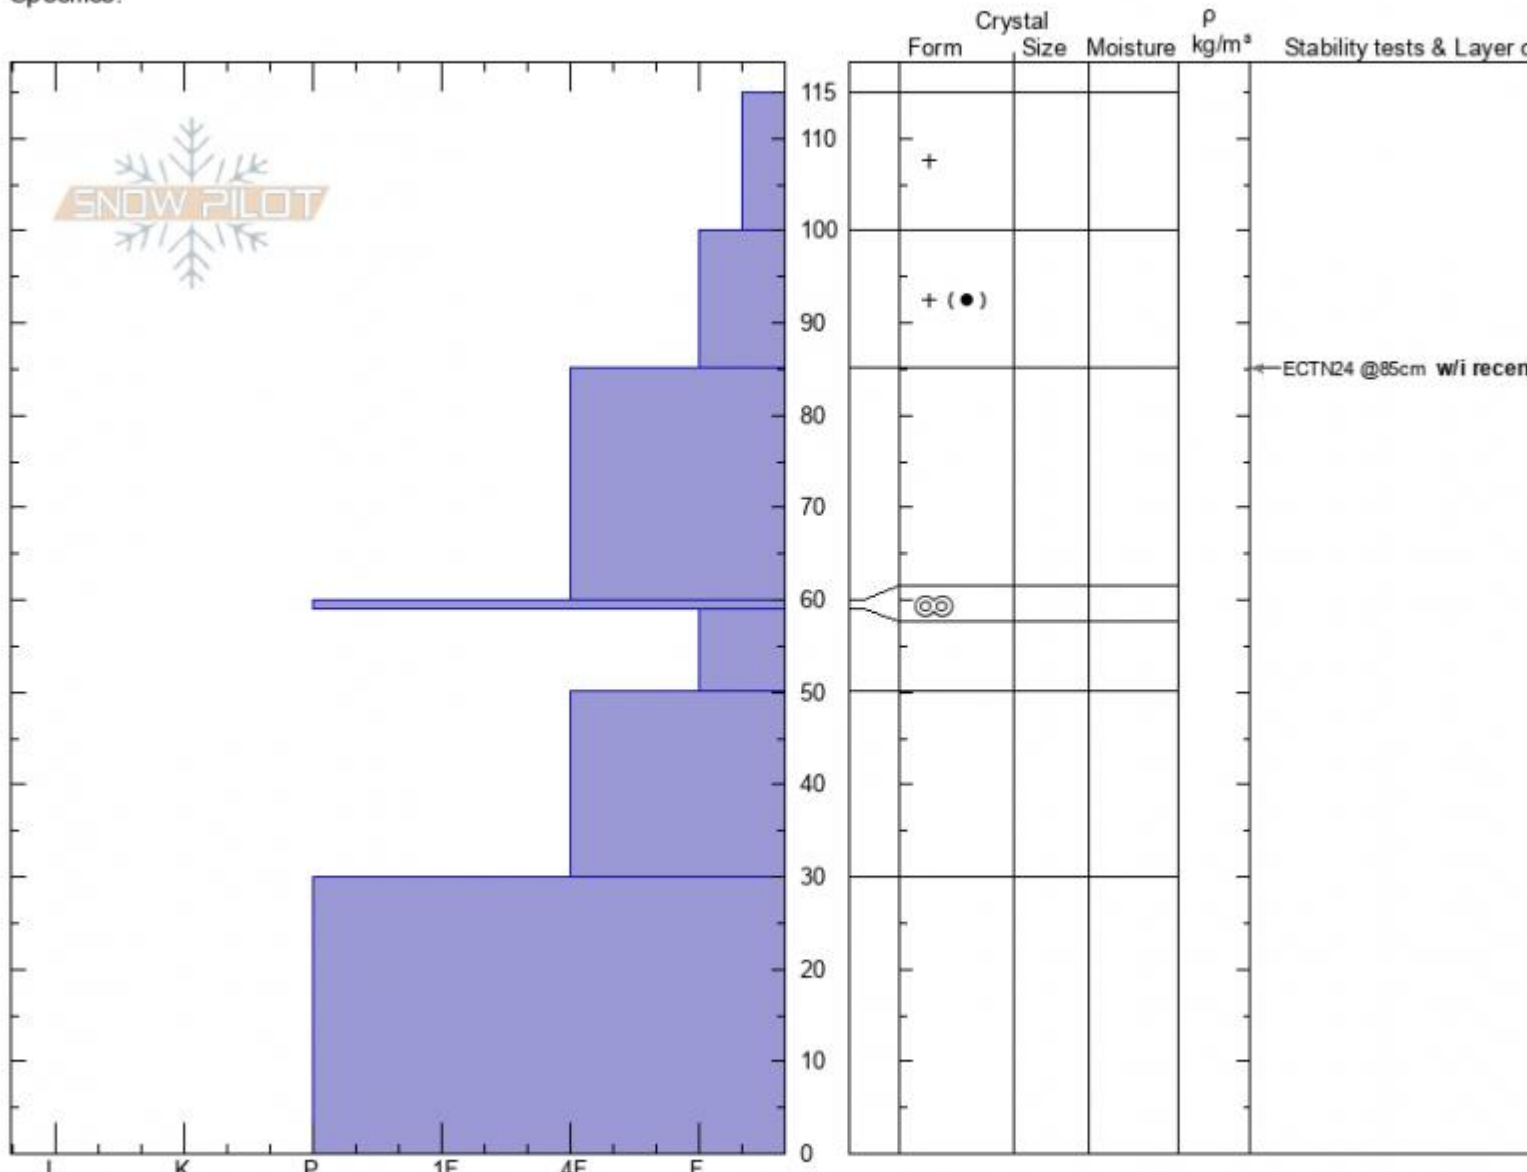

Republic Creek - Ridge
Absaroka
WY
 Elevation: **8984 ft**
 Aspect:
 Specifics:

Jesse Logan
12/31/2020 - 12:53pm
 Co-ord: **44.98000N, -109.95000W**
 Slope Angle: **33°**
 Wind Loading:

Stability: **fair**
 Air Temperature:
 Sky Cover: **OVC**
 Precipitation: **S-1**
 Wind: **Calm**

HS: 115 Layer Notes:
 59-50cm: **Problematic layer**

Notes: Areas of faceted snowpack on slope. Generally non-reactive stability results did little to increase confidence in slope. We pulled skins at the bottom of the snowpack on the cautiously skied slope!

Advisory Region
 Cooke City
 Longitude
 -109.94W
 Latitude
 44.99N
 Cooke City, 2021-01-01