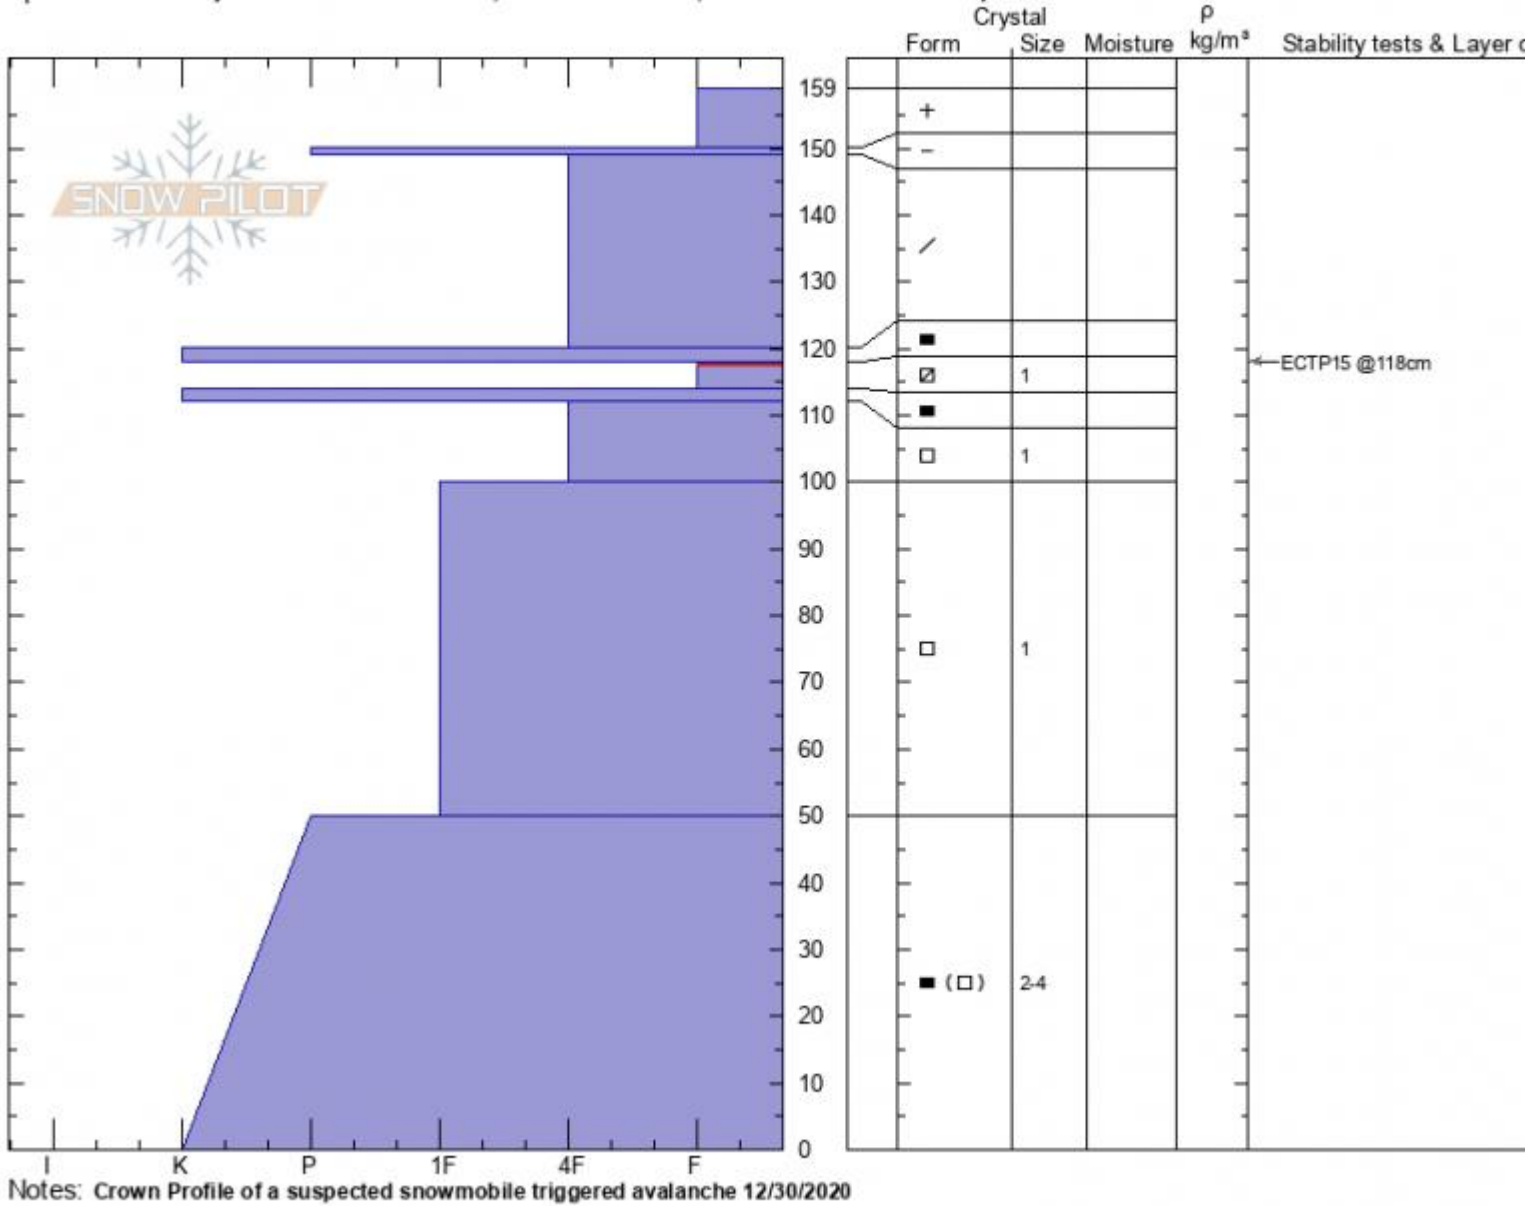

**Crown Butte Avalanche**  
**Cooke City**  
**MT**  
 Elevation: **9800 ft**  
 Aspect: **140°**  
 Specifics: Pit is adjacent to avalanche: crown; Near Avalanche at; Snowmobile tracks on slope

**Dave Zinn**  
**12/30/2020 - 12:00pm**  
 Co-ord: **45.05200N, -109.95915W**  
 Slope Angle: **36°**  
 Wind Loading: **previous**

Stability: **good**  
 Air Temperature:  
 Sky Cover: **BKN**  
 Precipitation: **NO**  
 Wind: **NW Light Breeze**

HS: **159** Layer Notes:  
 PF: **40** 118-114cm: Problematic layer

Advisory Region  
 Cooke City  
 Longitude  
 -109.96W  
 Latitude  
 45.05N

**Avalanche Details:** [Crown Butte, Snowmobile triggered Avalanche](#)  
 Cooke City, 2020-12-30