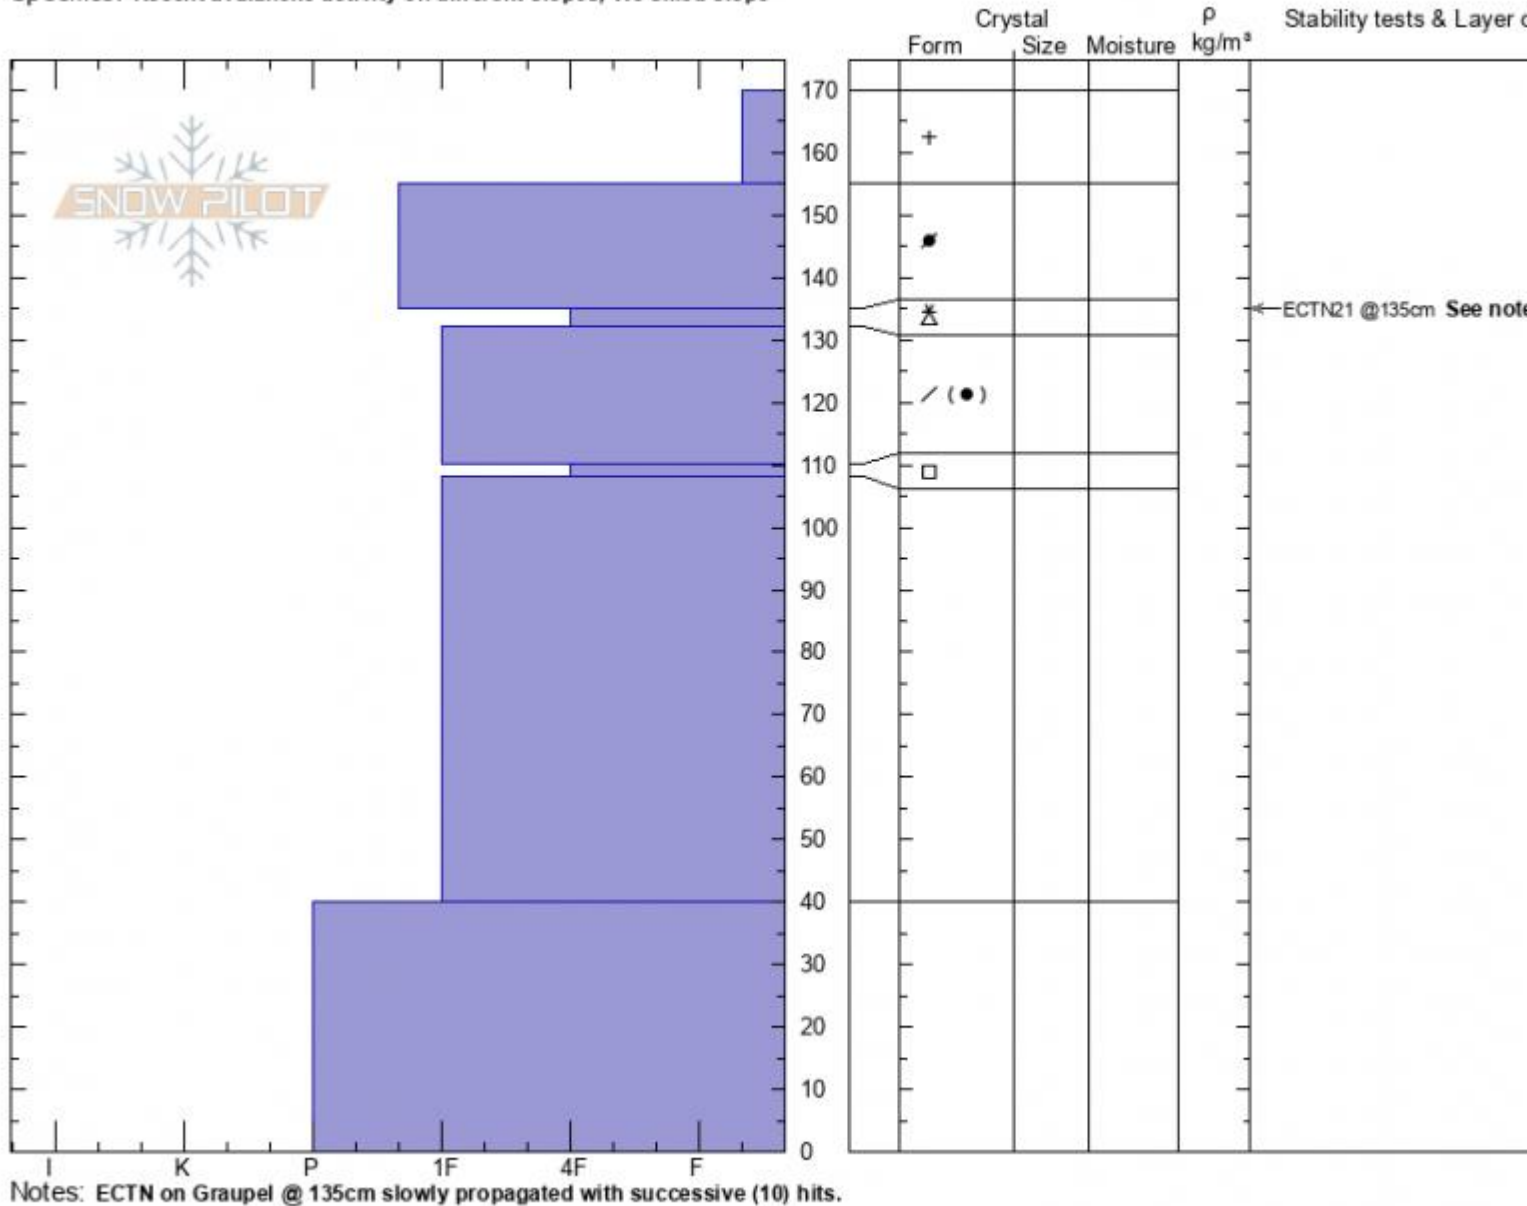

Wolverine Pk Shoulder
Cooke City
MT
 Elevation: **9509 ft**
 Aspect: **70°**
 Specifics: Recent avalanche activity on different slopes; We skied slope

Alex Marienthal
12/29/2020 - 10:45am
 Co-ord: **45.05552N, -110.02067W**
 Slope Angle: **29°**
 Wind Loading: **previous**

Stability: **Good**
 Air Temperature:
 Sky Cover: **CLR**
 Precipitation: **NO**
 Wind: **Calm**

HS: **170** Layer Notes:

Advisory Region
 Cooke City
 Longitude
 -110.01W
 Latitude
 45.05N
 Cooke City, 2020-12-29