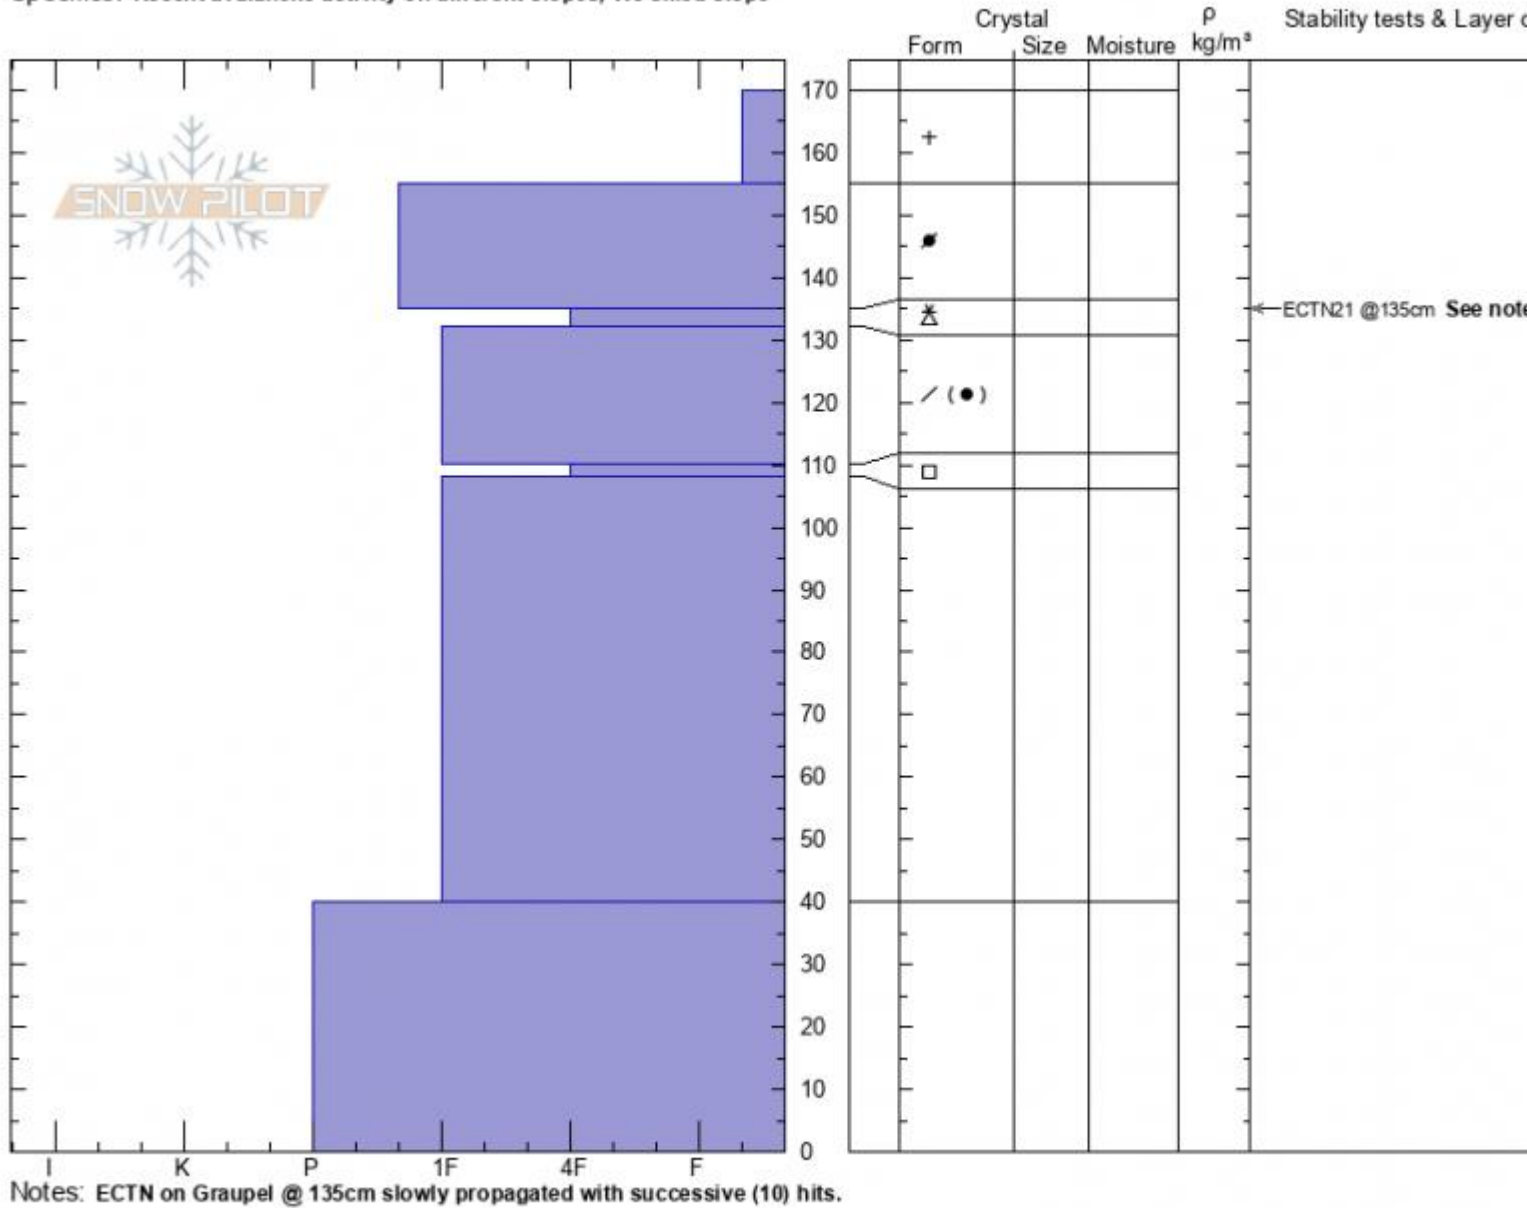

Wolverine Pk Shoulder
Cooke City
MT
 Elevation: **9509 ft**
 Aspect: **70°**
 Specifics: Recent avalanche activity on different slopes; We skied slope

Alex Marienthal
12/29/2020 - 10:45am
 Co-ord: **45.05552N, -110.02067W**
 Slope Angle: **29°**
 Wind Loading: **previous**

Stability: **Good**
 Air Temperature:
 Sky Cover: **CLR**
 Precipitation: **NO**
 Wind: **Calm**

HS: **170** Layer Notes:

Advisory Region
 Cooke City
 Longitude
 -110.01W
 Latitude
 45.05N
 Cooke City, 2020-12-29