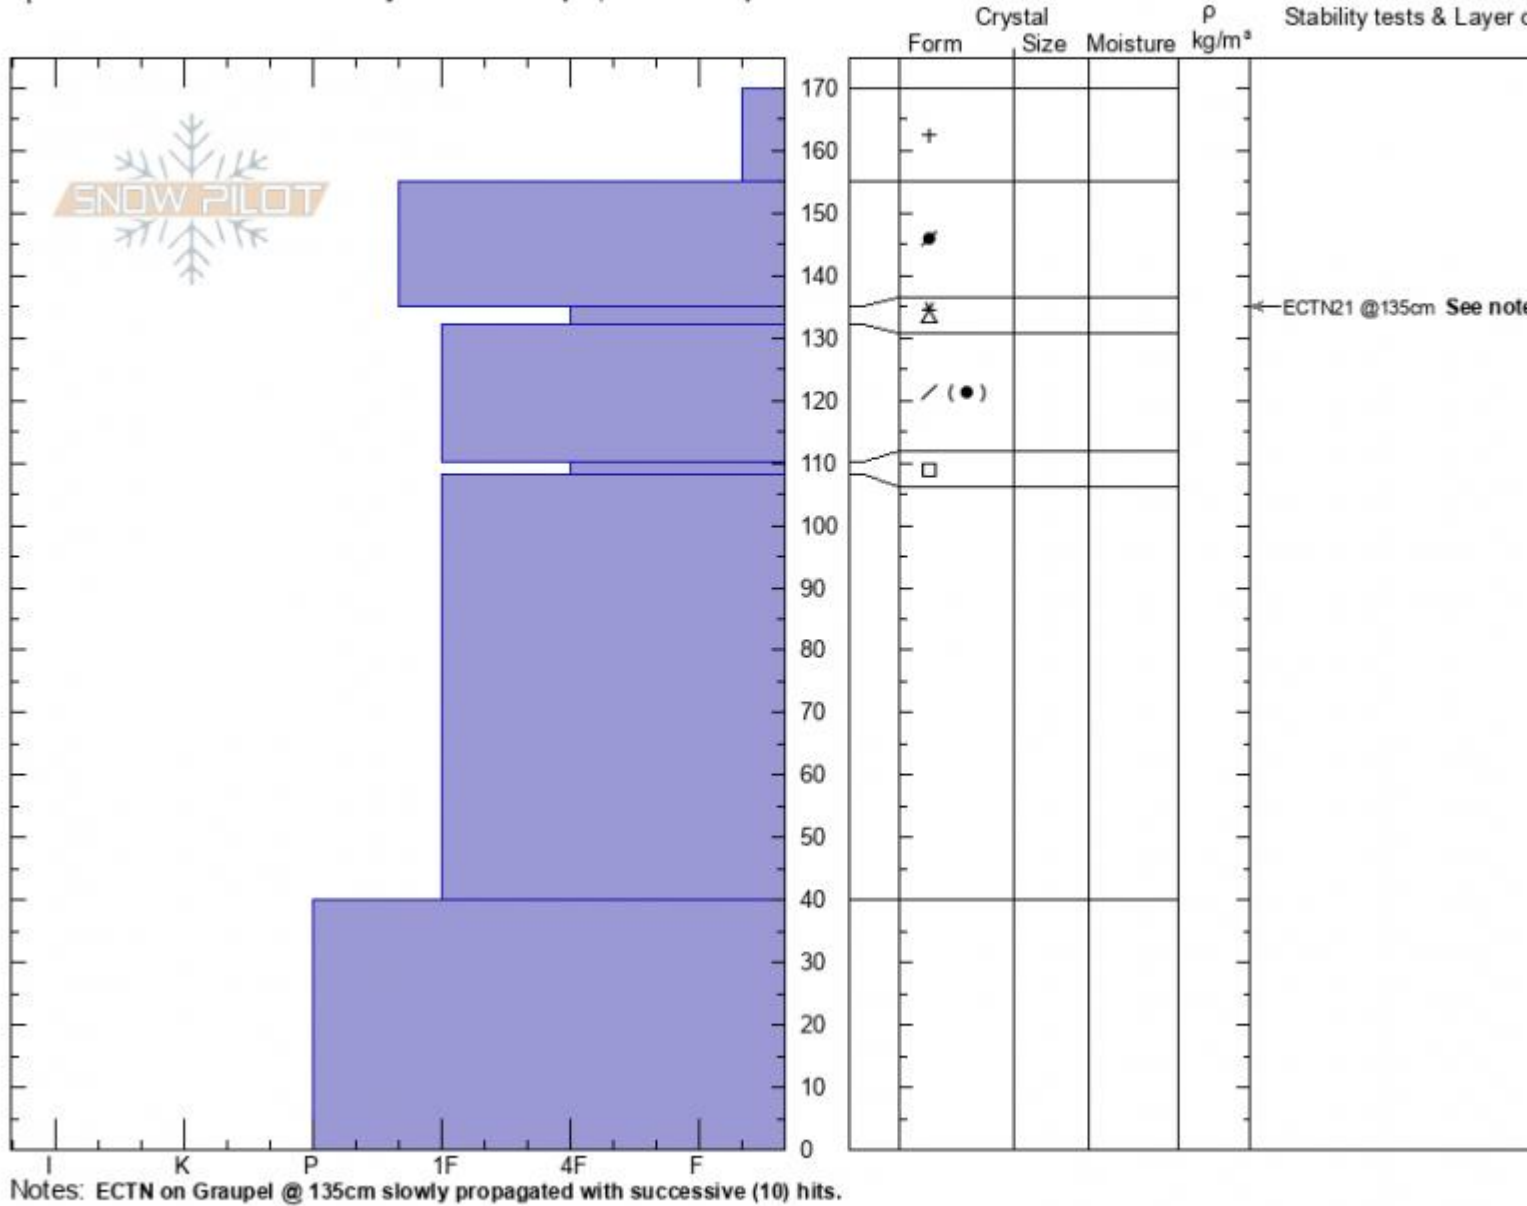

**Wolverine Pk Shoulder**  
**Cooke City**  
**MT**  
 Elevation: **9509 ft**  
 Aspect: **70°**  
 Specifics: **Recent avalanche activity on different slopes; We skied slope**

**Alex Marienthal**  
**12/29/2020 - 10:45am**  
 Co-ord: **45.05552N, -110.02067W**  
 Slope Angle: **29°**  
 Wind Loading: **previous**

Stability: **Good**  
 Air Temperature:  
 Sky Cover: **CLR**  
 Precipitation: **NO**  
 Wind: **Calm**

HS: **170** Layer Notes:

Advisory Region  
 Cooke City  
 Longitude  
 -110.01W  
 Latitude  
 45.05N  
 Cooke City, 2020-12-29