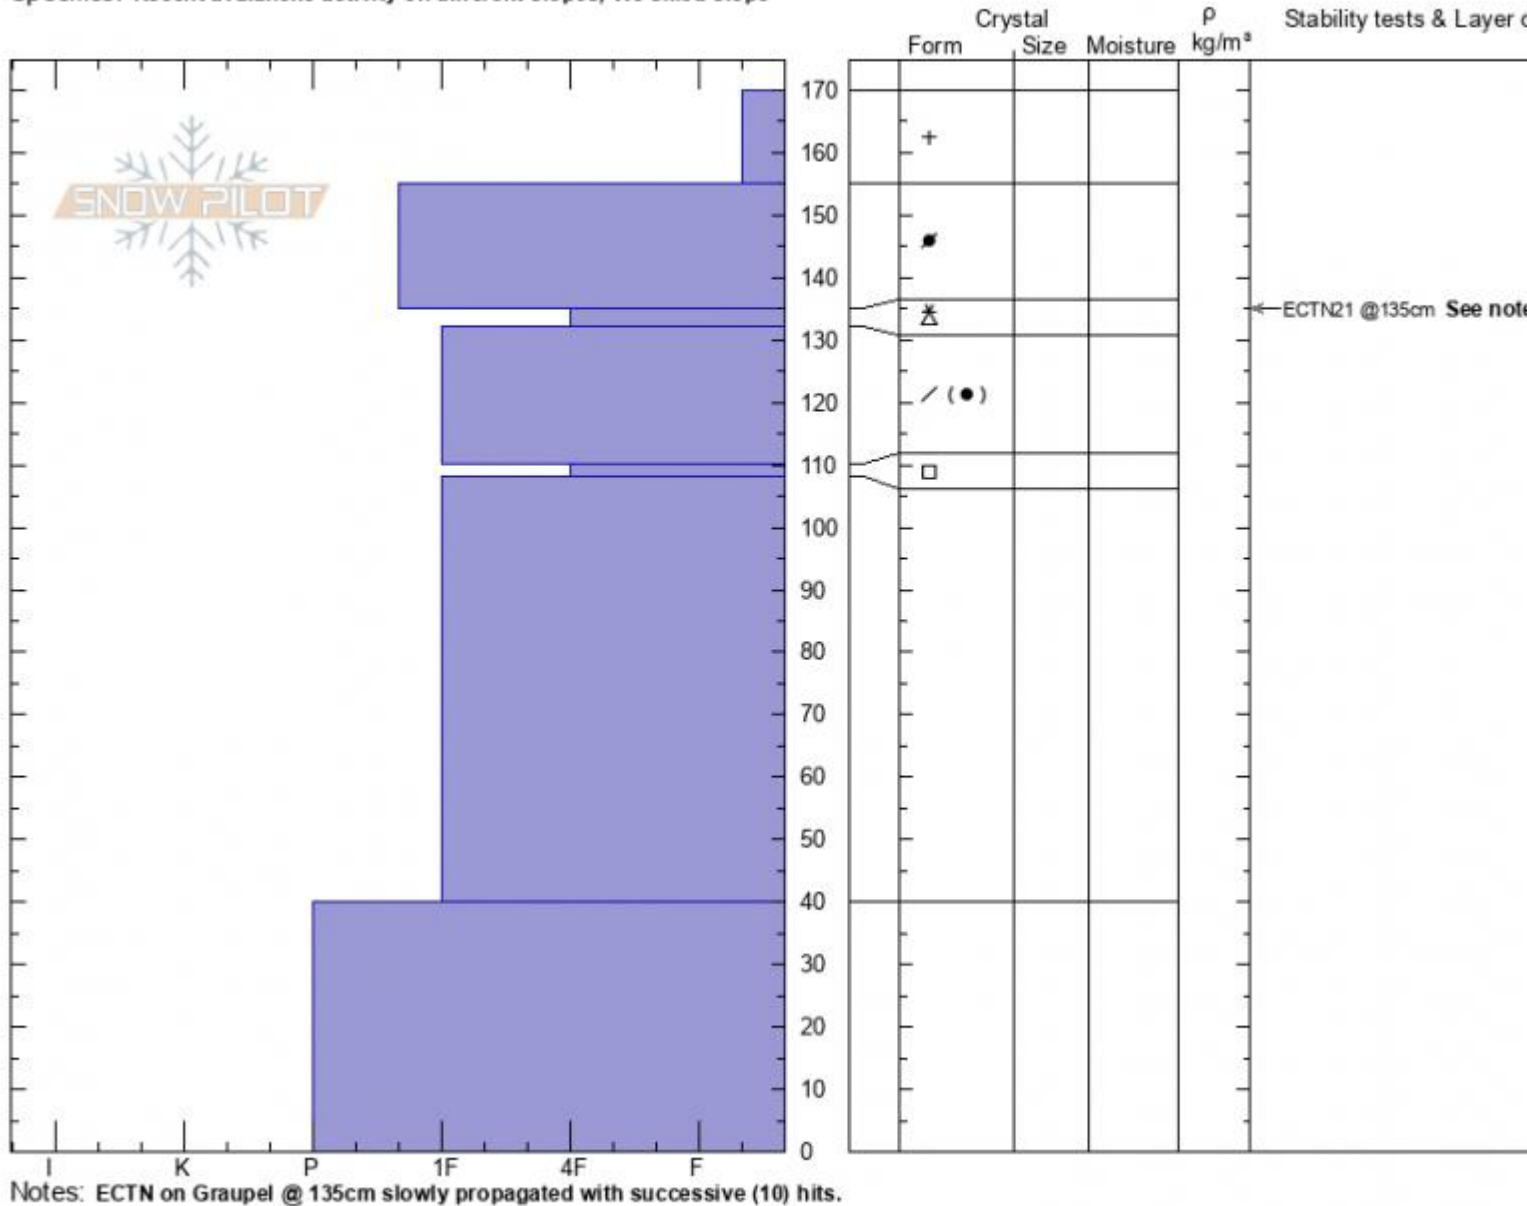

**Wolverine Pk Shoulder**  
**Cooke City**  
**MT**  
 Elevation: **9509 ft**  
 Aspect: **70°**  
 Specifics: **Recent avalanche activity on different slopes; We skied slope**

**Alex Marienthal**  
**12/29/2020 - 10:45am**  
 Co-ord: **45.05552N, -110.02067W**  
 Slope Angle: **29°**  
 Wind Loading: **previous**

Stability: **Good**  
 Air Temperature:  
 Sky Cover: **CLR**  
 Precipitation: **NO**  
 Wind: **Calm**

HS: **170** Layer Notes:

Advisory Region  
 Cooke City  
 Longitude  
 -110.01W  
 Latitude  
 45.05N  
 Cooke City, 2020-12-29