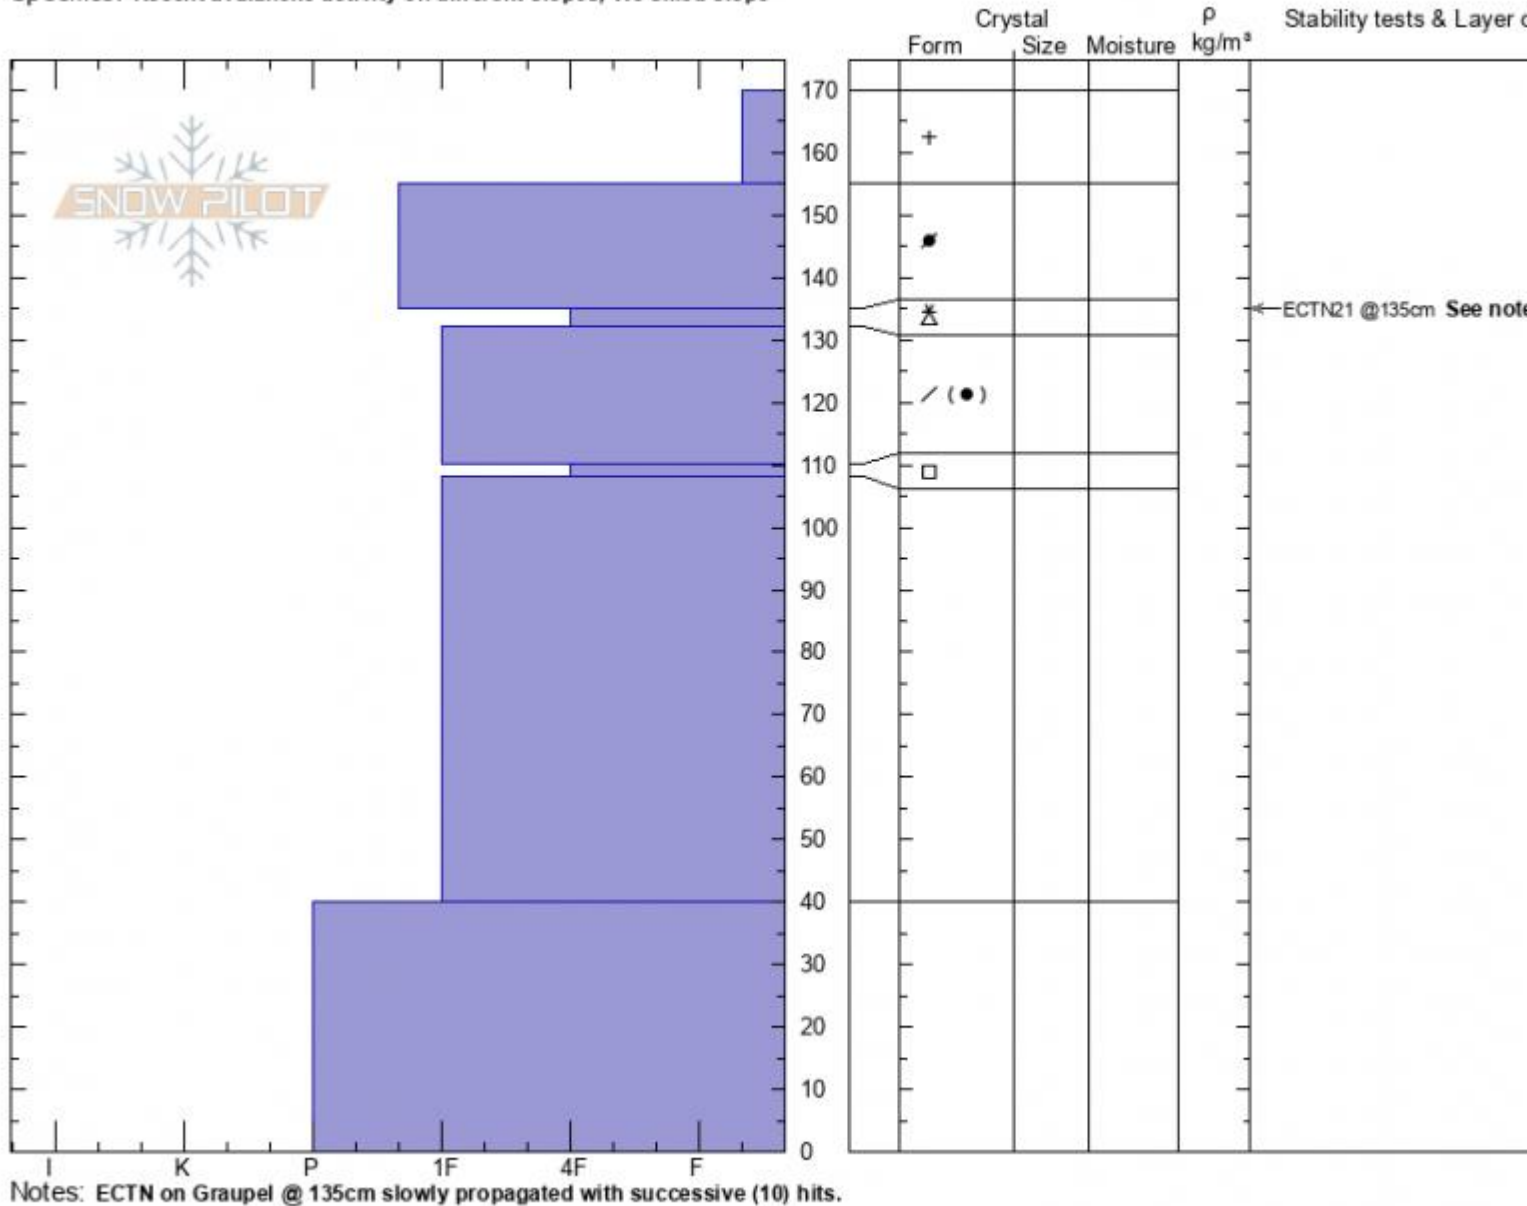

**Wolverine Pk Shoulder**  
**Cooke City**  
**MT**  
 Elevation: **9509 ft**  
 Aspect: **70°**  
 Specifics: Recent avalanche activity on different slopes; We skied slope

**Alex Marienthal**  
**12/29/2020 - 10:45am**  
 Co-ord: **45.05552N, -110.02067W**  
 Slope Angle: **29°**  
 Wind Loading: **previous**

Stability: **Good**  
 Air Temperature:  
 Sky Cover: **CLR**  
 Precipitation: **NO**  
 Wind: **Calm**

HS: **170** Layer Notes:

Advisory Region  
 Cooke City  
 Longitude  
 -110.01W  
 Latitude  
 45.05N  
 Cooke City, 2020-12-29