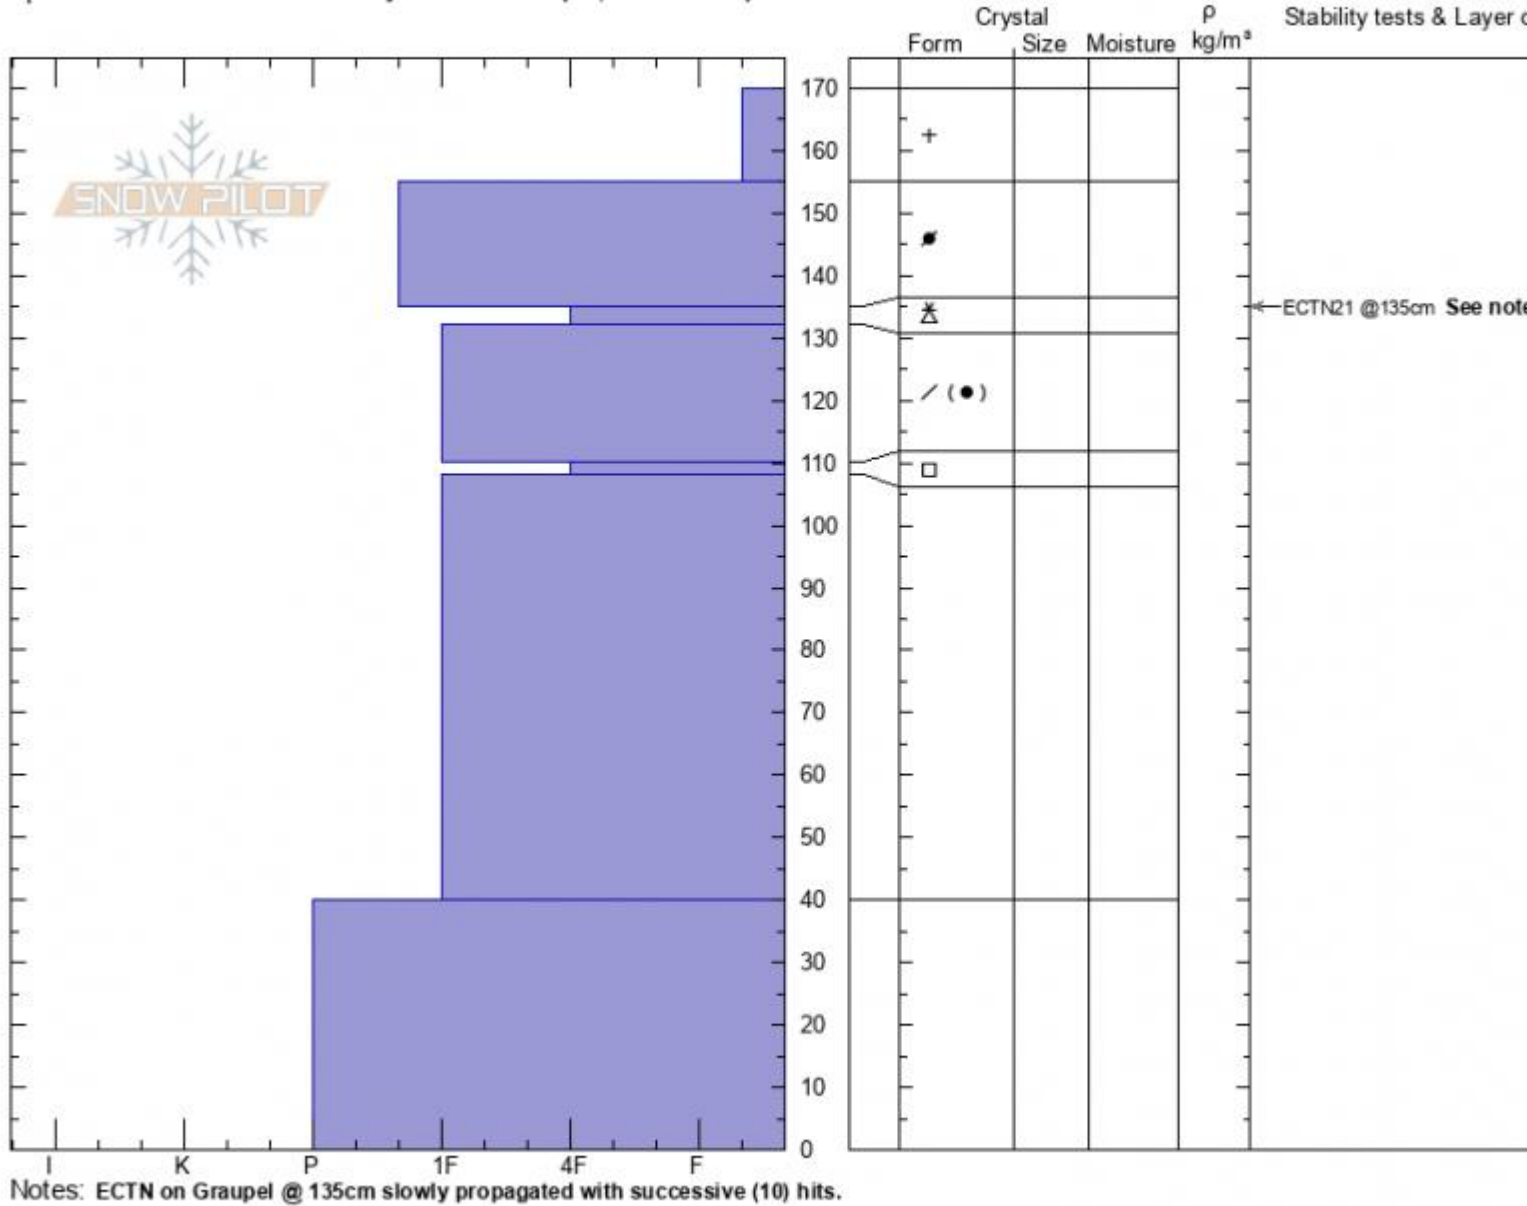

**Wolverine Pk Shoulder**  
**Cooke City**  
**MT**  
 Elevation: **9509 ft**  
 Aspect: **70°**  
 Specifics: Recent avalanche activity on different slopes; We skied slope

**Alex Marienthal**  
**12/29/2020 - 10:45am**  
 Co-ord: **45.05552N, -110.02067W**  
 Slope Angle: **29°**  
 Wind Loading: **previous**

Stability: **Good**  
 Air Temperature:  
 Sky Cover: **CLR**  
 Precipitation: **NO**  
 Wind: **Calm**

HS: **170** Layer Notes:

Advisory Region  
 Cooke City  
 Longitude  
 -110.01W  
 Latitude  
 45.05N  
 Cooke City, 2020-12-29