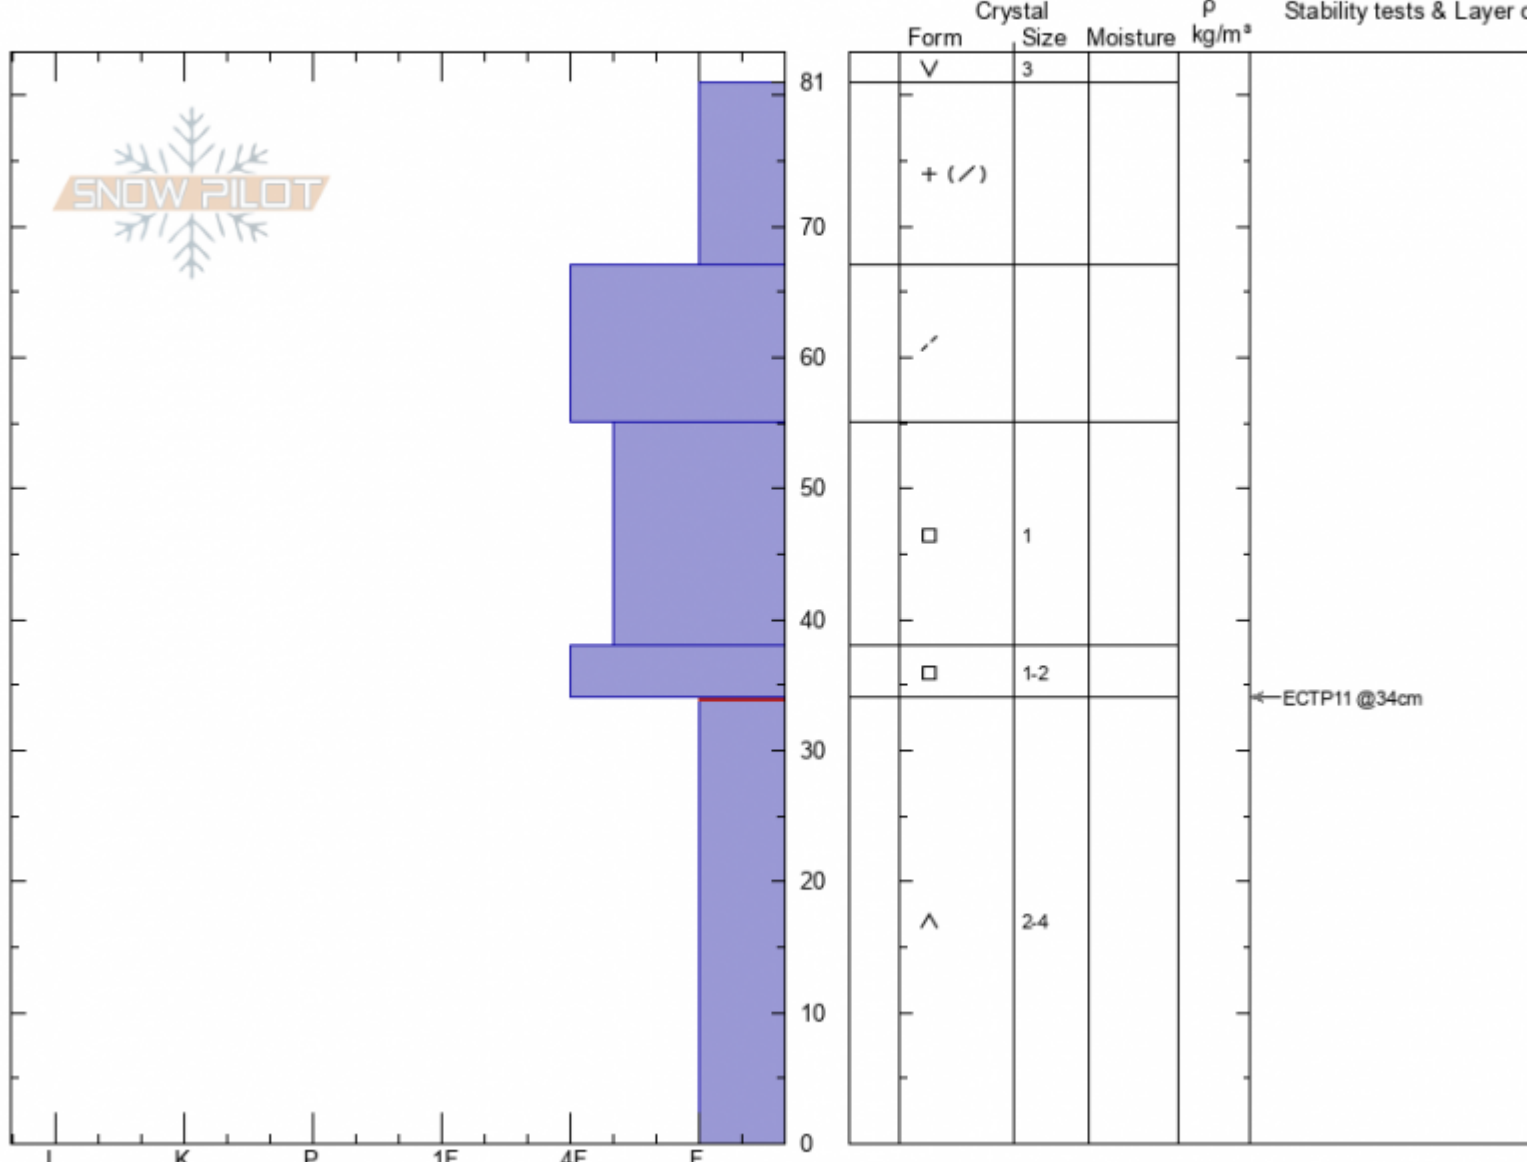

Third Yellowmule  
Madison Range-N  
MT

Elevation: 9315 ft  
Aspect: 110°

Doug Chabot-Admin  
12/29/2020 - 11:00am  
Co-ord: 45.19273N, -111.44470W  
Slope Angle: 32°  
Wind Loading: no

Stability:  
Air Temperature: -7°C  
Sky Cover: CLR  
Precipitation: NO  
Wind: Calm

HS: 81  
PF: 81  
Layer Notes: 34-0cm: Problematic layer

Specifics: Pit is adjacent to avalanche: ; Collapsing, localized; Cracking; Recent avalanche activity on similar slopes; Recent avalanche activity on similar slopes; Stability tests & Layer c

Advisory Region  
Northern Madison  
Longitude  
-111.38W  
Latitude  
45.17N  
Northern Madison, 2020-12-29