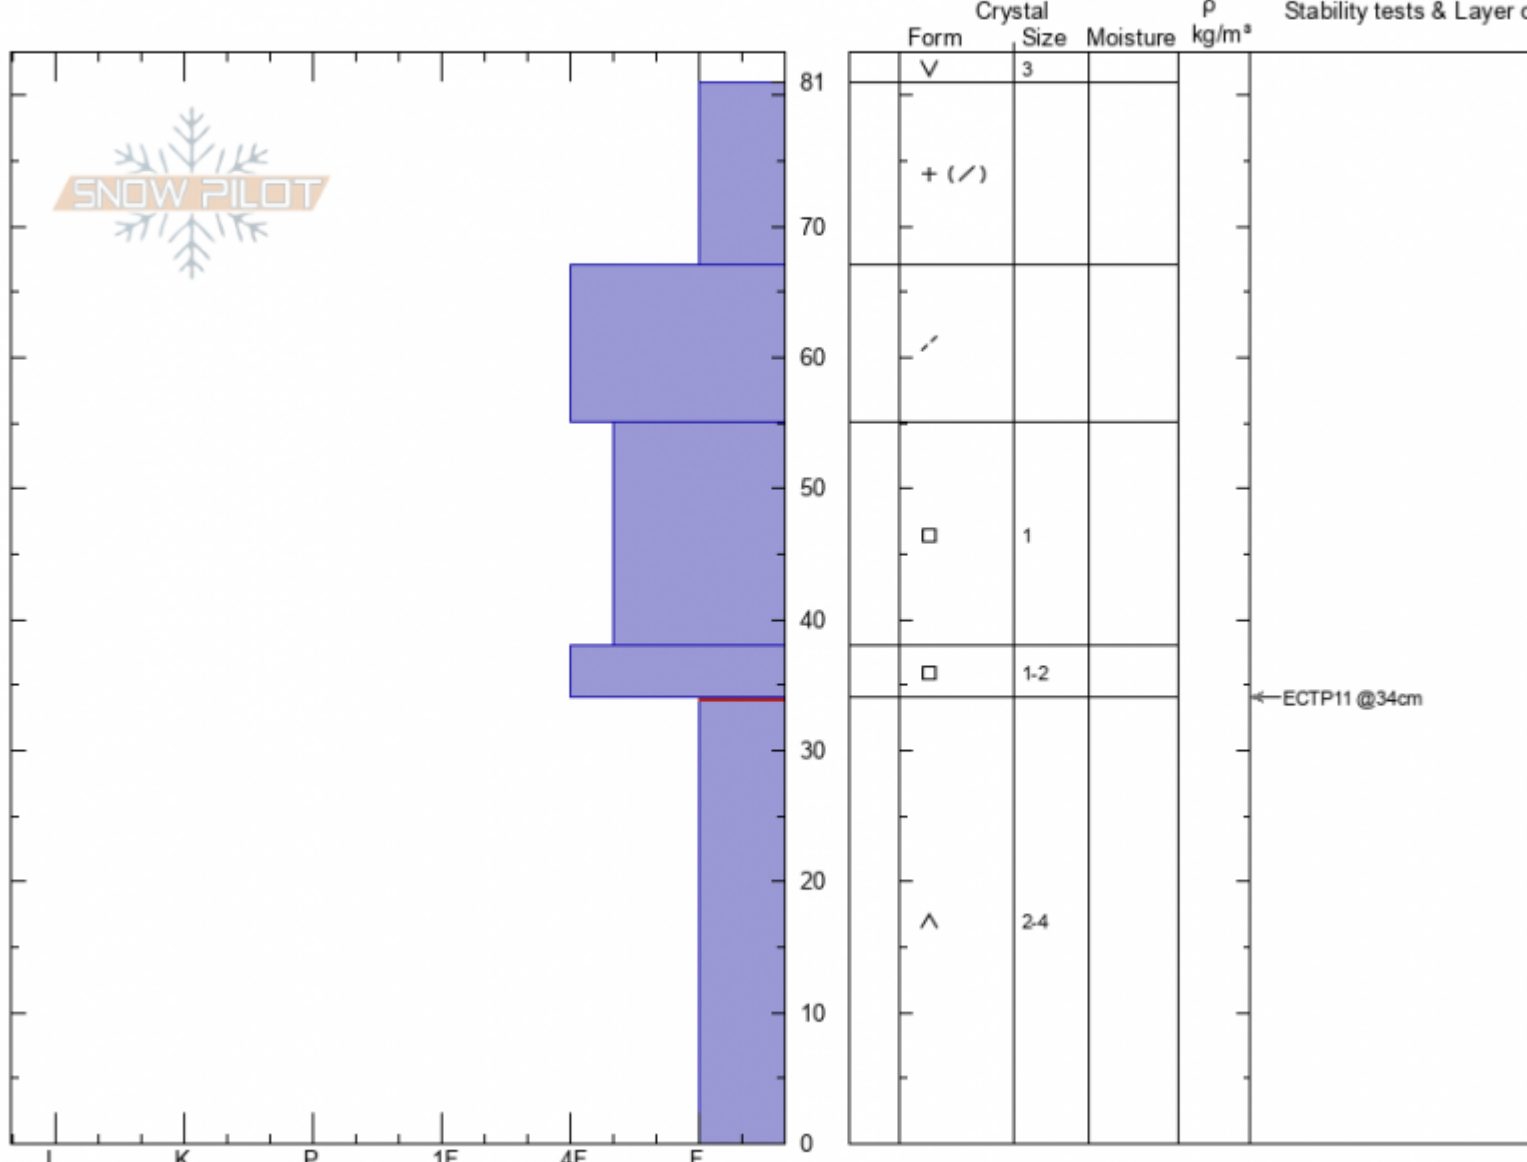

Third Yellowmule
Madison Range-N
MT

Elevation: 9315 ft
Aspect: 110°

Doug Chabot-Admin
12/29/2020 - 11:00am
Co-ord: 45.19273N, -111.44470W
Slope Angle: 32°
Wind Loading: no

Stability:
Air Temperature: -7°C
Sky Cover: CLR
Precipitation: NO
Wind: Calm

HS: 81
PF: 81
Layer Notes: 34-0cm: Problematic layer

Specifics: Pit is adjacent to avalanche: ; Collapsing, localized; Cracking; Recent avalanche activity on similar slopes; Recent avalanche activity on similar slopes; Stability tests & Layer c

Notes: pit was dug about 100' north of the avalanche (lookers right) near the toe.

Advisory Region
Northern Madison
Longitude
-111.38W
Latitude
45.17N
Northern Madison, 2020-12-29