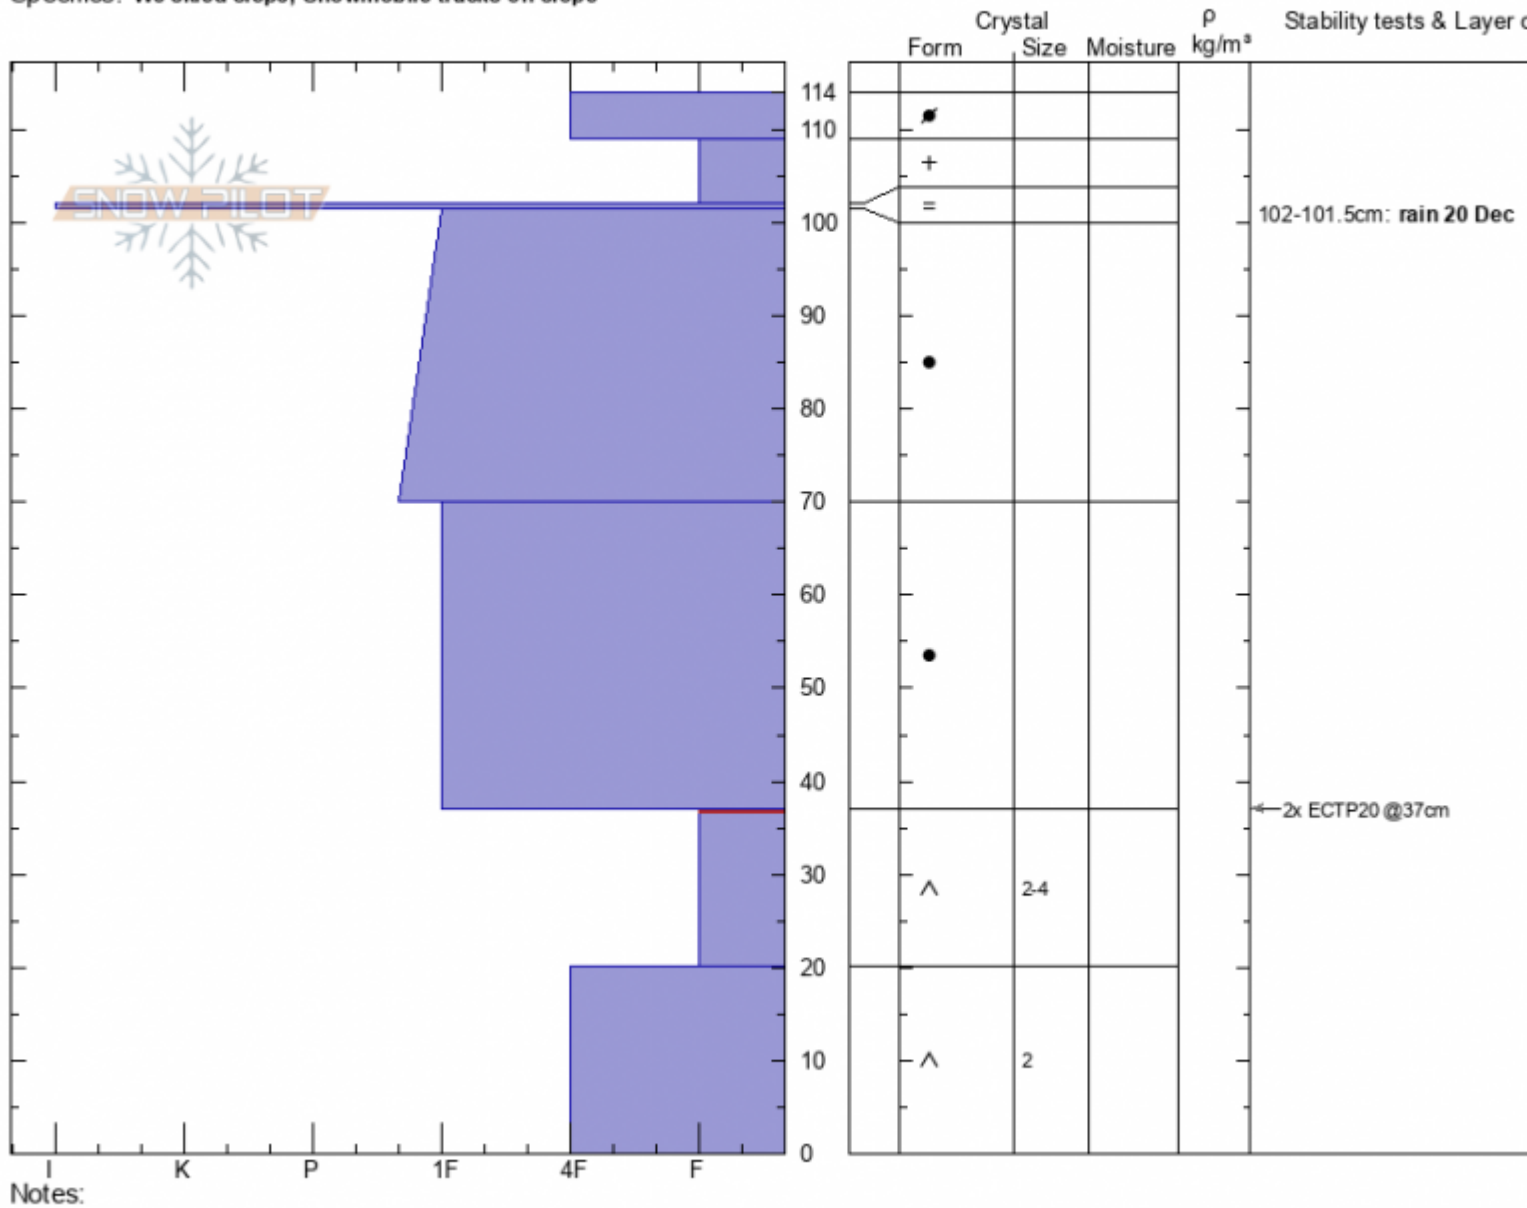

Lionhead Ridge
Lionhead Range
MT
 Elevation: **9008 ft**
 Aspect: **20°**
 Specifics: **We skied slope; Snowmobile tracks on slope**

Doug Chabot-Admin
12/27/2020 - 11:40am
 Co-ord: **44.71538N, -111.31876W**
 Slope Angle: **18°**
 Wind Loading: **previous**

Stability: **Poor**
 Air Temperature: **-8°C**
 Sky Cover: **SCT**
 Precipitation: **NO**
 Wind: **W Moderate**

HS: **114** Layer Notes:
 102-101.5cm: **rain 20 Dec**
 37-20cm: **Problematic layer**

Advisory Region
 Lionhead Range
 Longitude
 -111.32W
 Latitude
 44.71N

Forecast link: [GNFAC Avalanche Forecast for Mon Dec 28, 2020](#)
 Lionhead Range, 2020-12-27