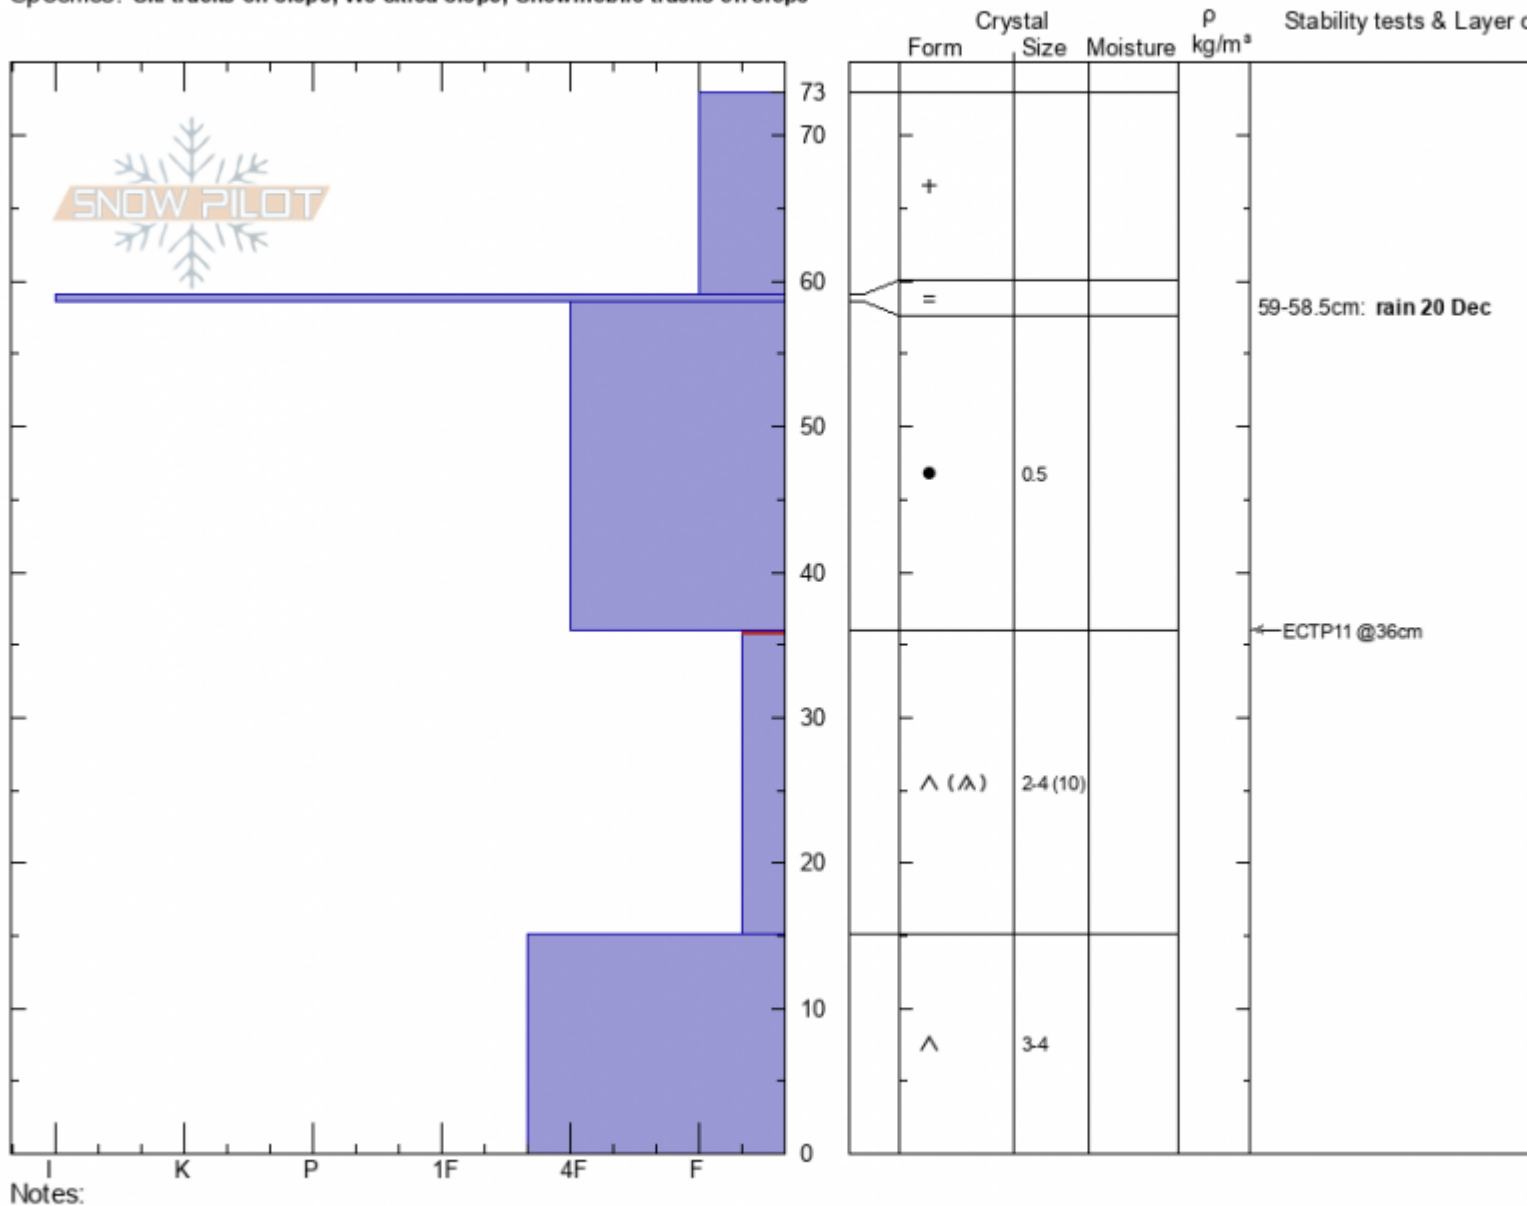

Above Ski Hill
 Lionhead Range
 MT
 Elevation: 8139 ft
 Aspect: 80°
 Specifics: Ski tracks on slope; We skied slope; Snowmobile tracks on slope

Doug Chabot-Admin
 12/27/2020 - 10:45am
 Co-ord: 44.70351N, -111.29839W
 Slope Angle: 26°
 Wind Loading: no

Stability: **Poor**
 Air Temperature: **-9°C**
 Sky Cover: **BKN**
 Precipitation: **NO**
 Wind: **Calm**

HS: **73** Layer Notes:
 59-58.5cm: rain 20 Dec
 36-15cm: Problematic layer

Advisory Region
 Lionhead Range
 Longitude
 -111.29W
 Latitude
 44.70N
 Lionhead Range, 2020-12-27