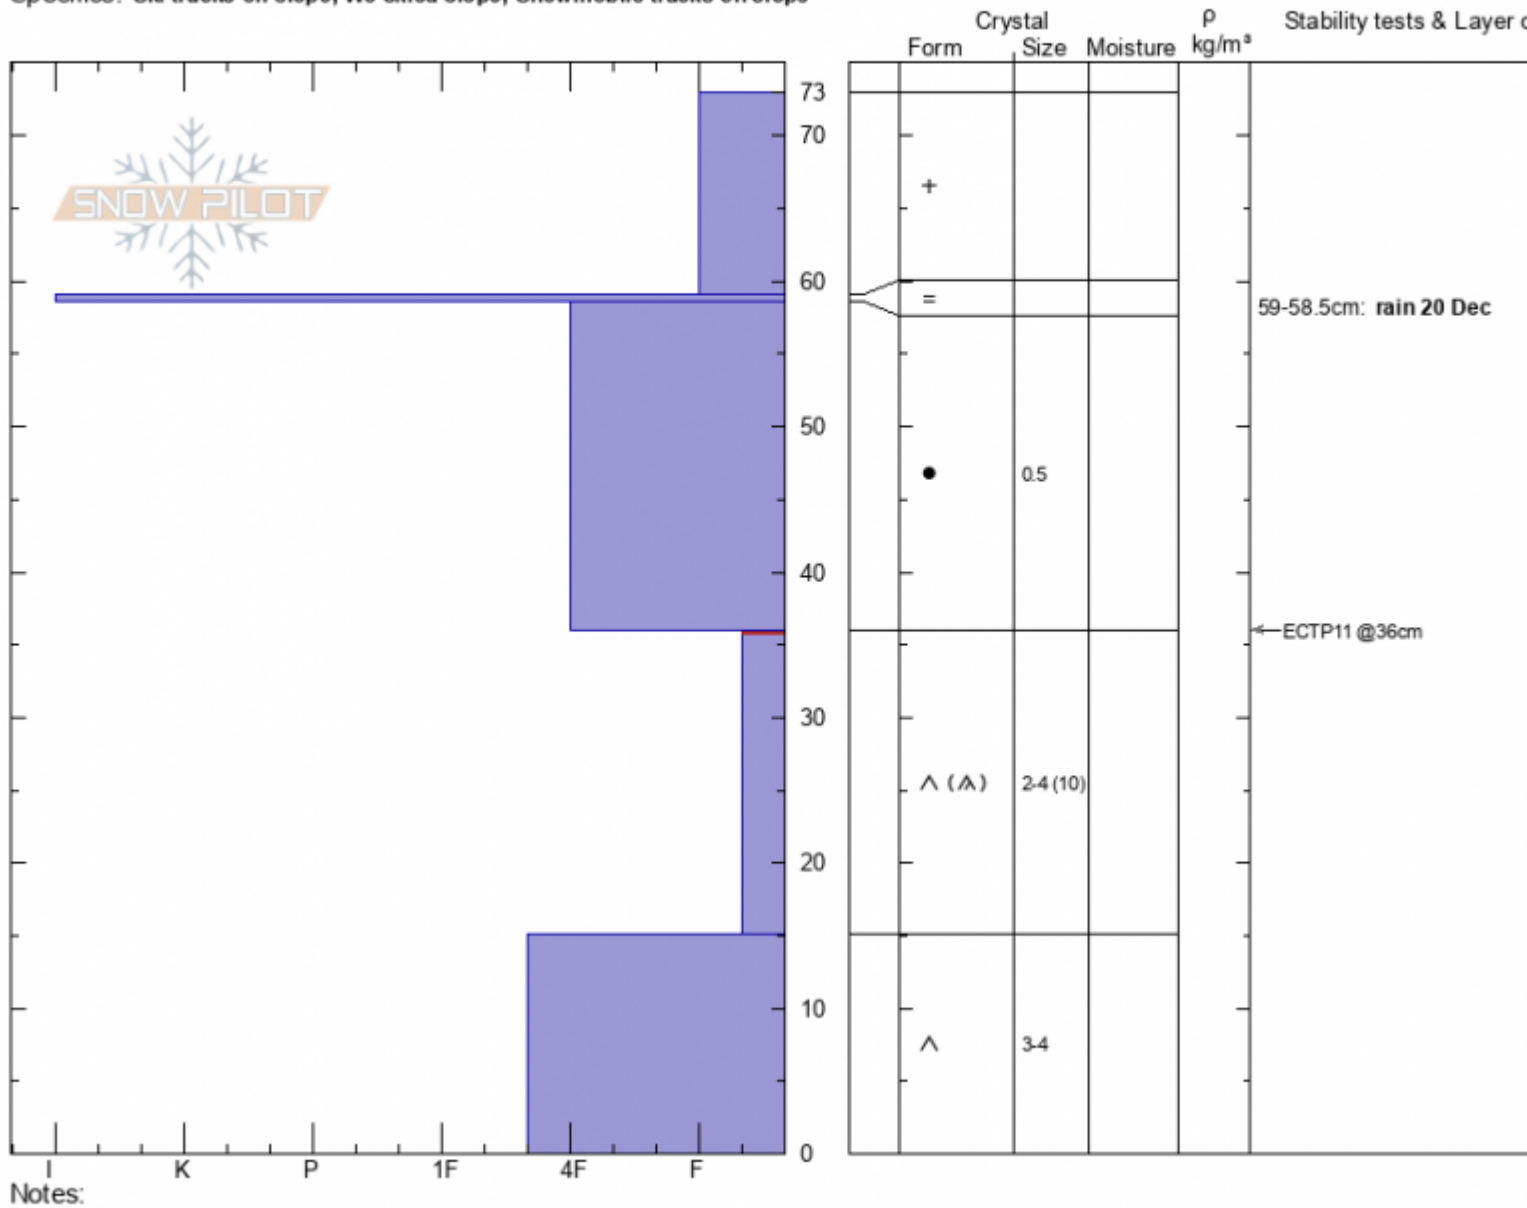

**Above Ski Hill**  
**Lionhead Range**  
**MT**  
 Elevation: **8139 ft**  
 Aspect: **80°**  
 Specifics: **Ski tracks on slope; We skied slope; Snowmobile tracks on slope**

**Doug Chabot-Admin**  
**12/27/2020 - 10:45am**  
 Co-ord: **44.70351N, -111.29839W**  
 Slope Angle: **26°**  
 Wind Loading: **no**

Stability: **Poor**  
 Air Temperature: **-9°C**  
 Sky Cover: **BKN**  
 Precipitation: **NO**  
 Wind: **Calm**

HS: **73**    Layer Notes:  
 59-58.5cm: **rain 20 Dec**  
 36-15cm: **Problematic layer**

Advisory Region  
 Lionhead Range  
 Longitude  
 -111.29W  
 Latitude  
 44.70N  
 Lionhead Range, 2020-12-27