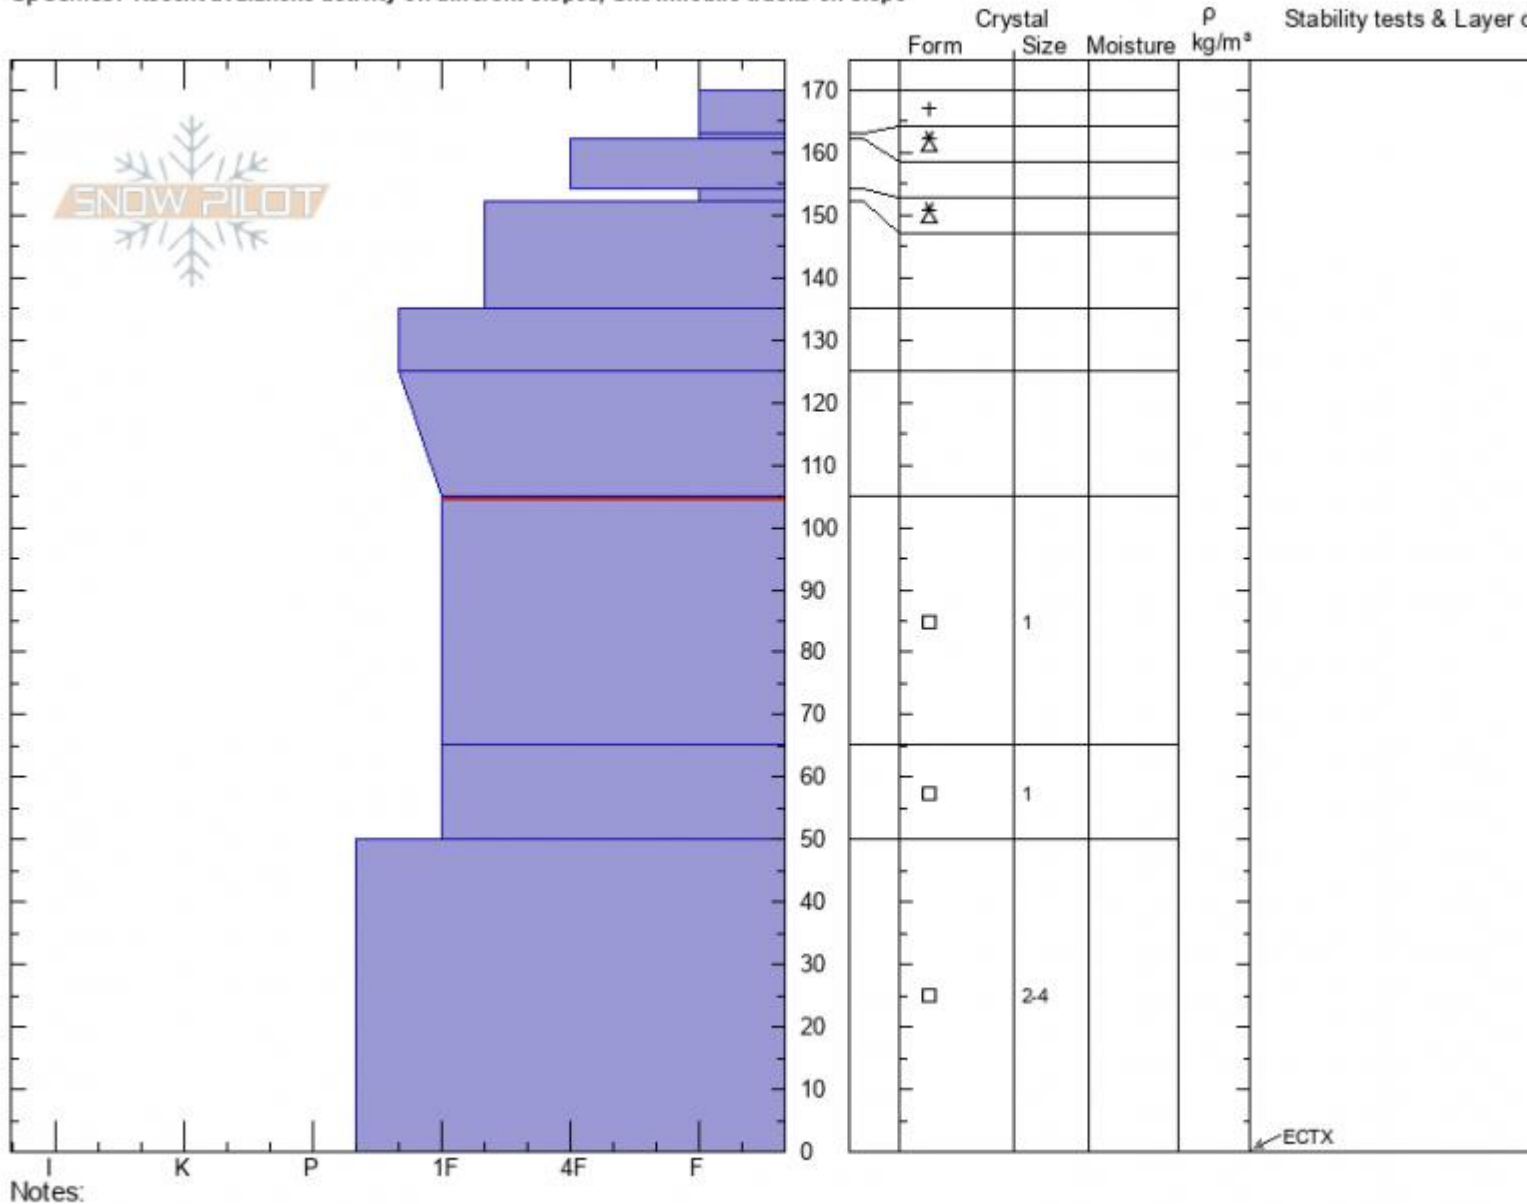

Miller Creek
Cooke City
MT
 Elevation: **9200 ft**
 Aspect: **60°**

Ian Hoyer
12/23/2020 - 2:00pm
 Co-ord: **45.03677N, -109.95042W**
 Slope Angle: **28°**
 Wind Loading:

Stability: **Fair**
 Air Temperature: **5°F**
 Sky Cover: **CLR**
 Precipitation: **NO**
 Wind: **Calm**

HS: **170** Layer Notes:
 PF: **40** 105-65cm: **Problematic layer**

Specifics: Recent avalanche activity on different slopes; Snowmobile tracks on slope

Advisory Region
 Cooke City
 Longitude
 -109.97W
 Latitude
 45.04N
 Cooke City, 2020-12-26