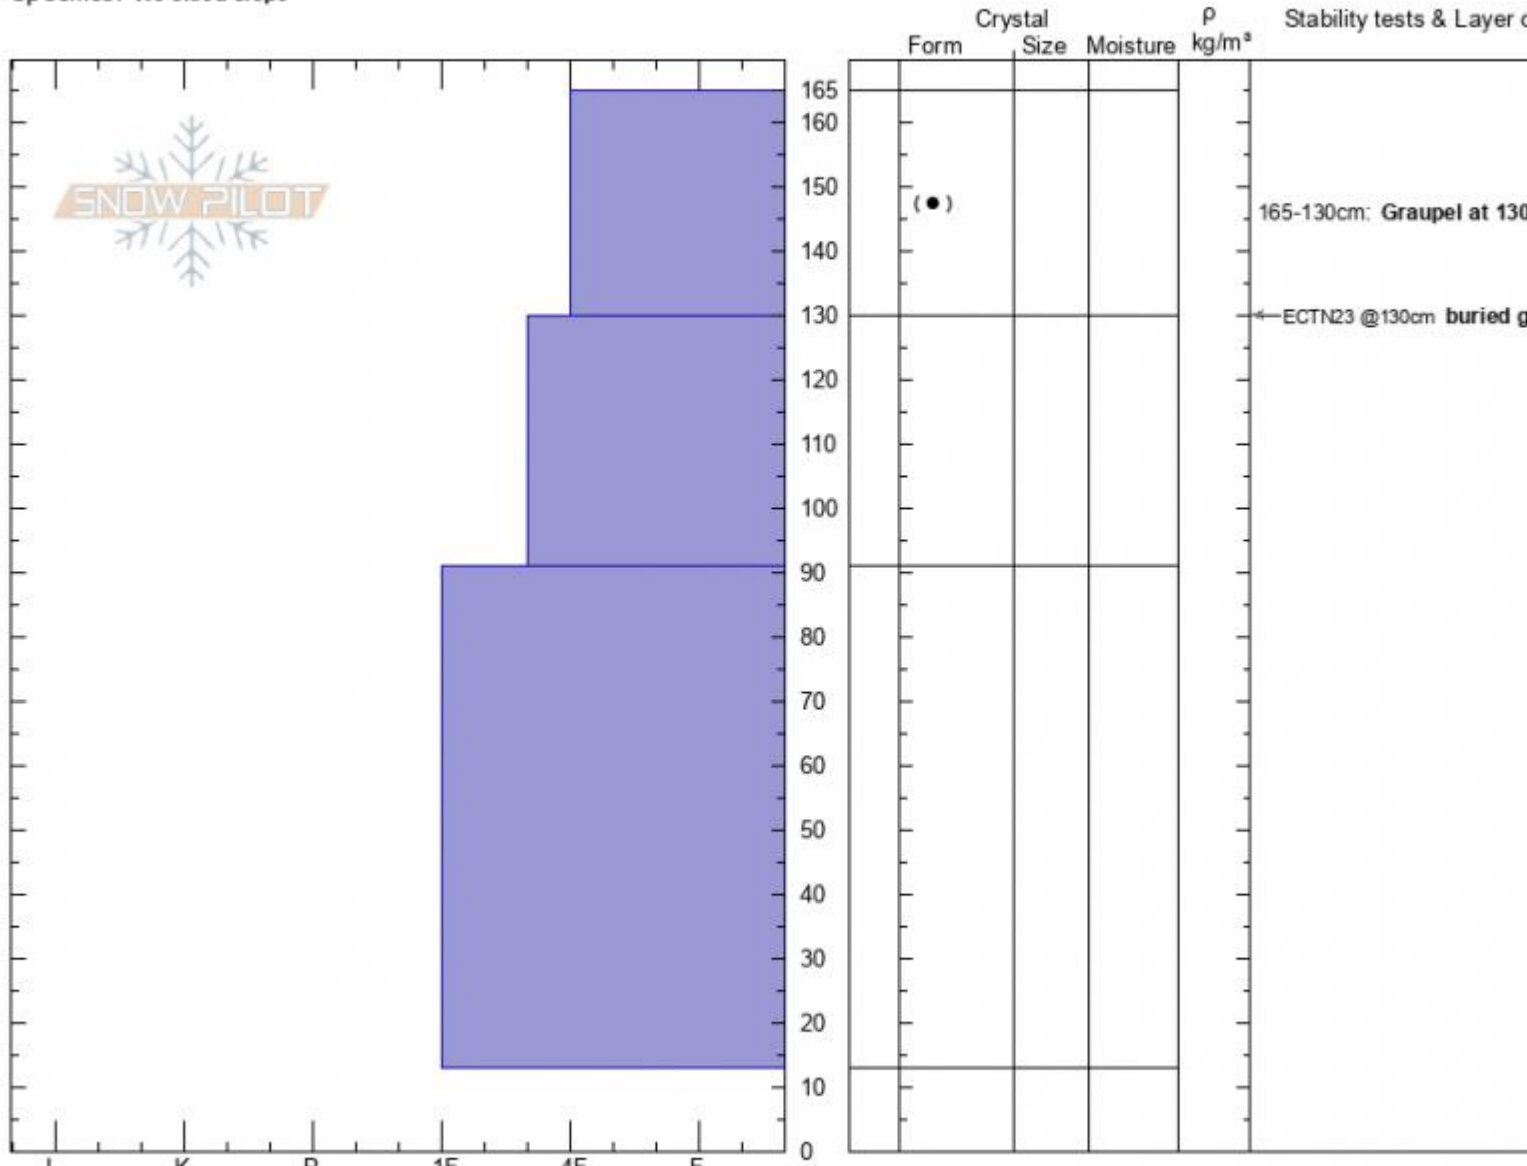

Republic Creek  
 Absaroka  
 WY  
 Elevation: 9177 ft  
 Aspect: NW  
 Specifics: We skied slope

Jesse Logan  
 12/23/2020 - 2:15pm  
 Co-ord: 44.96300N, -109.94400W  
 Slope Angle: 30°  
 Wind Loading: previous

Stability:  
 Air Temperature: 18°F  
 Sky Cover: SCT  
 Precipitation: NO  
 Wind: Calm

HS: 165 Layer Notes:  
 165-130cm: Graupel at 130  
 165-130cm: Problematic layer

Notes: Snowpit in interior glade protected on both sides by forest cover. Snow characteristics were very different in adjacent gully.

Advisory Region  
 Cooke City  
 Longitude  
 -109.94W  
 Latitude  
 44.99N  
 Cooke City, 2020-12-24