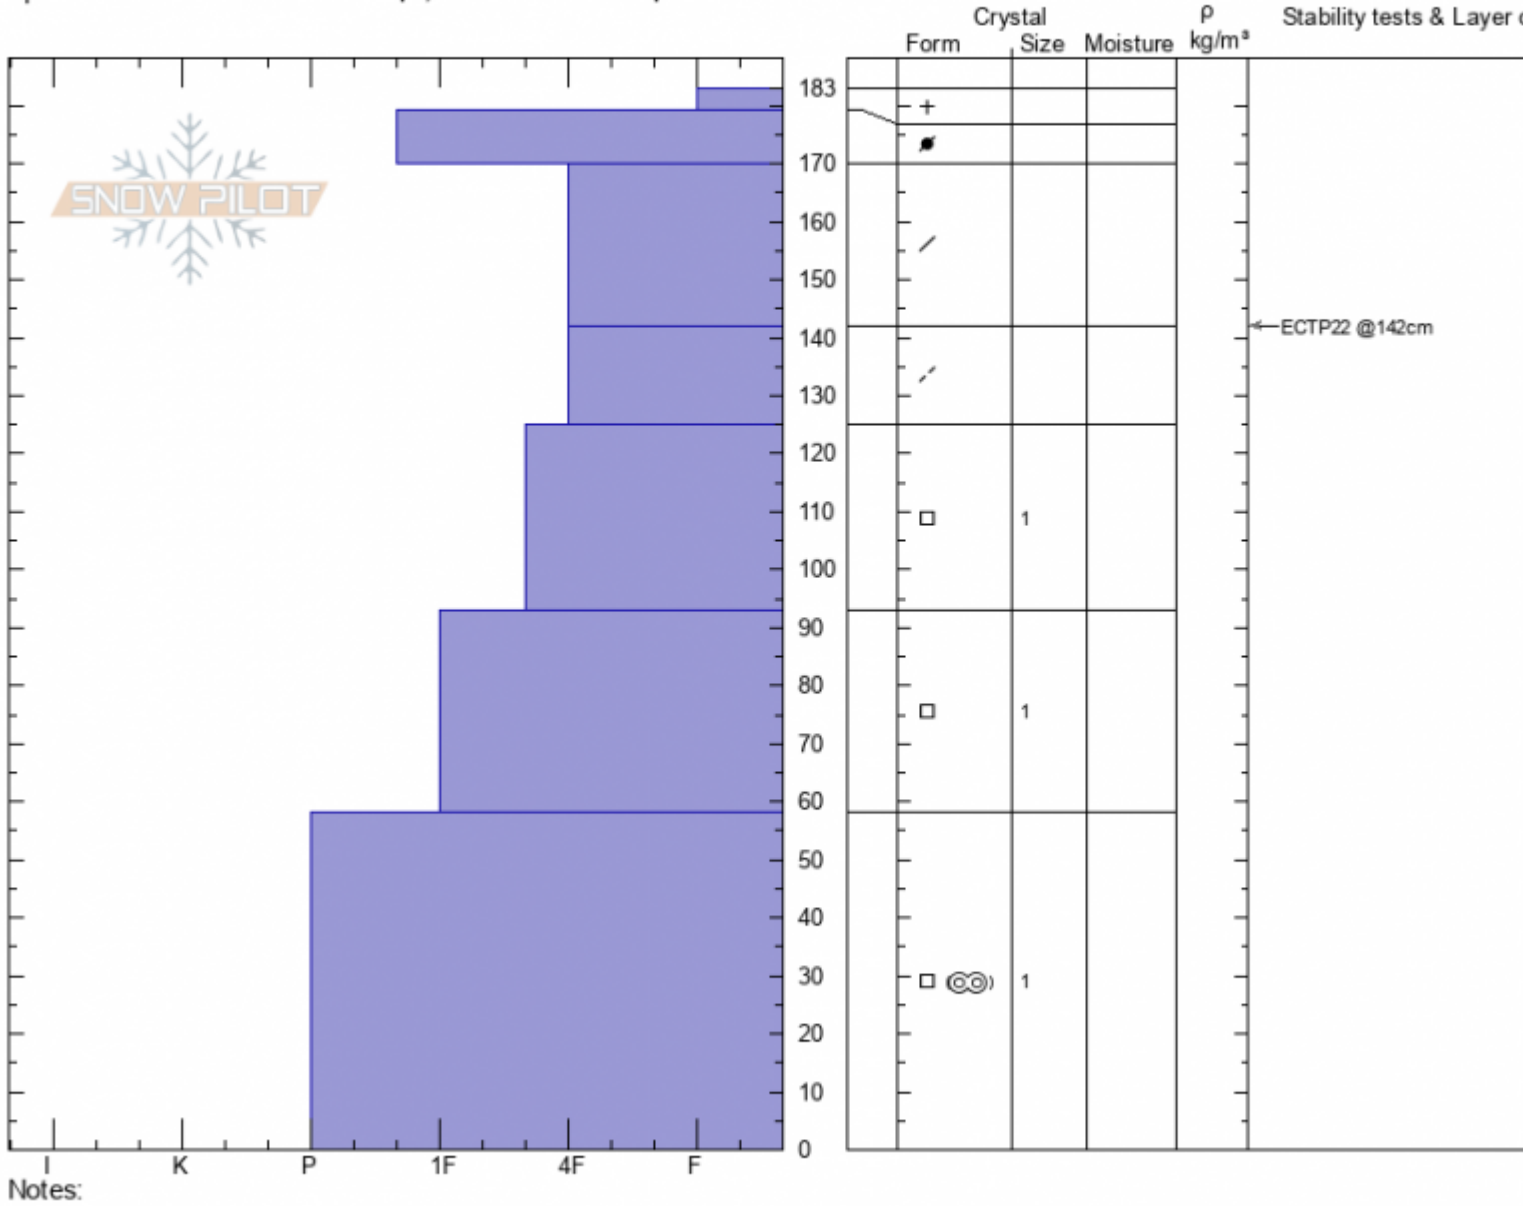

Scotch Bonnet Shoulder Doug Chabot-Admin
Cooke City 12/22/2020 - 12:30pm
MT Co-ord: 45.06987N, -109.94330W
 Elevation: 9719 ft Slope Angle: 23°
 Aspect: 140° Wind Loading: no
 Specifics: Snowmobile tracks on slope; We snowmobiled slope

Stability: **Good** HS: **183** Layer Notes:
 Air Temperature: **-10°C**
 Sky Cover: **OVC**
 Precipitation: **S2**
 Wind: **SW Moderate**

Advisory Region
 Cooke City
 Longitude
 -109.95W
 Latitude
 45.06N
 Cooke City, 2020-12-24