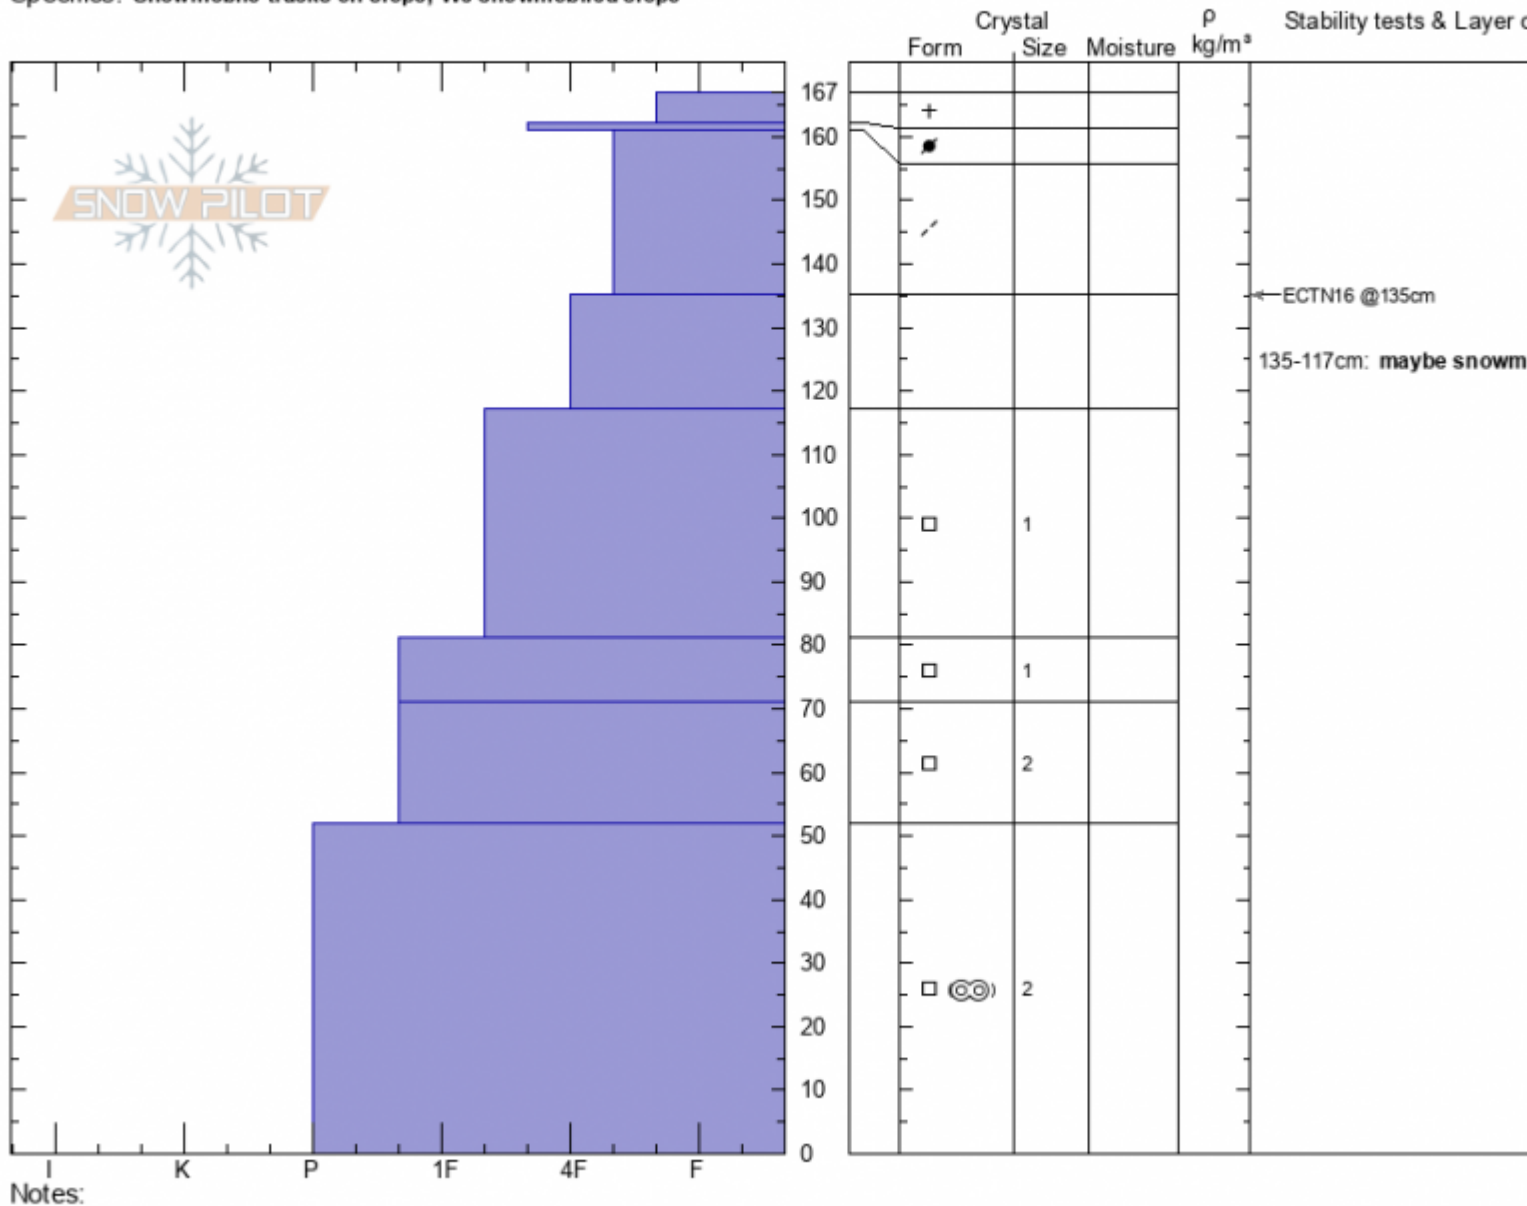

Head of Miller  
 Cooke City  
 MT  
 Elevation: 9538 ft  
 Aspect: 130°  
 Specifics: Snowmobile tracks on slope; We snowmobiled slope

Doug Chabot-Admin  
 12/22/2020 - 2:00pm  
 Co-ord: 45.04921N, -109.96076W  
 Slope Angle: 18°  
 Wind Loading: no

Stability:  
 Air Temperature: -10°C  
 Sky Cover: OVC  
 Precipitation: S2  
 Wind: SW Moderate

HS: 167 Layer Notes:  
 135-117cm: maybe snowmo tra

Advisory Region  
 Cooke City  
 Longitude  
 -109.96W  
 Latitude  
 45.05N  
 Cooke City, 2020-12-24