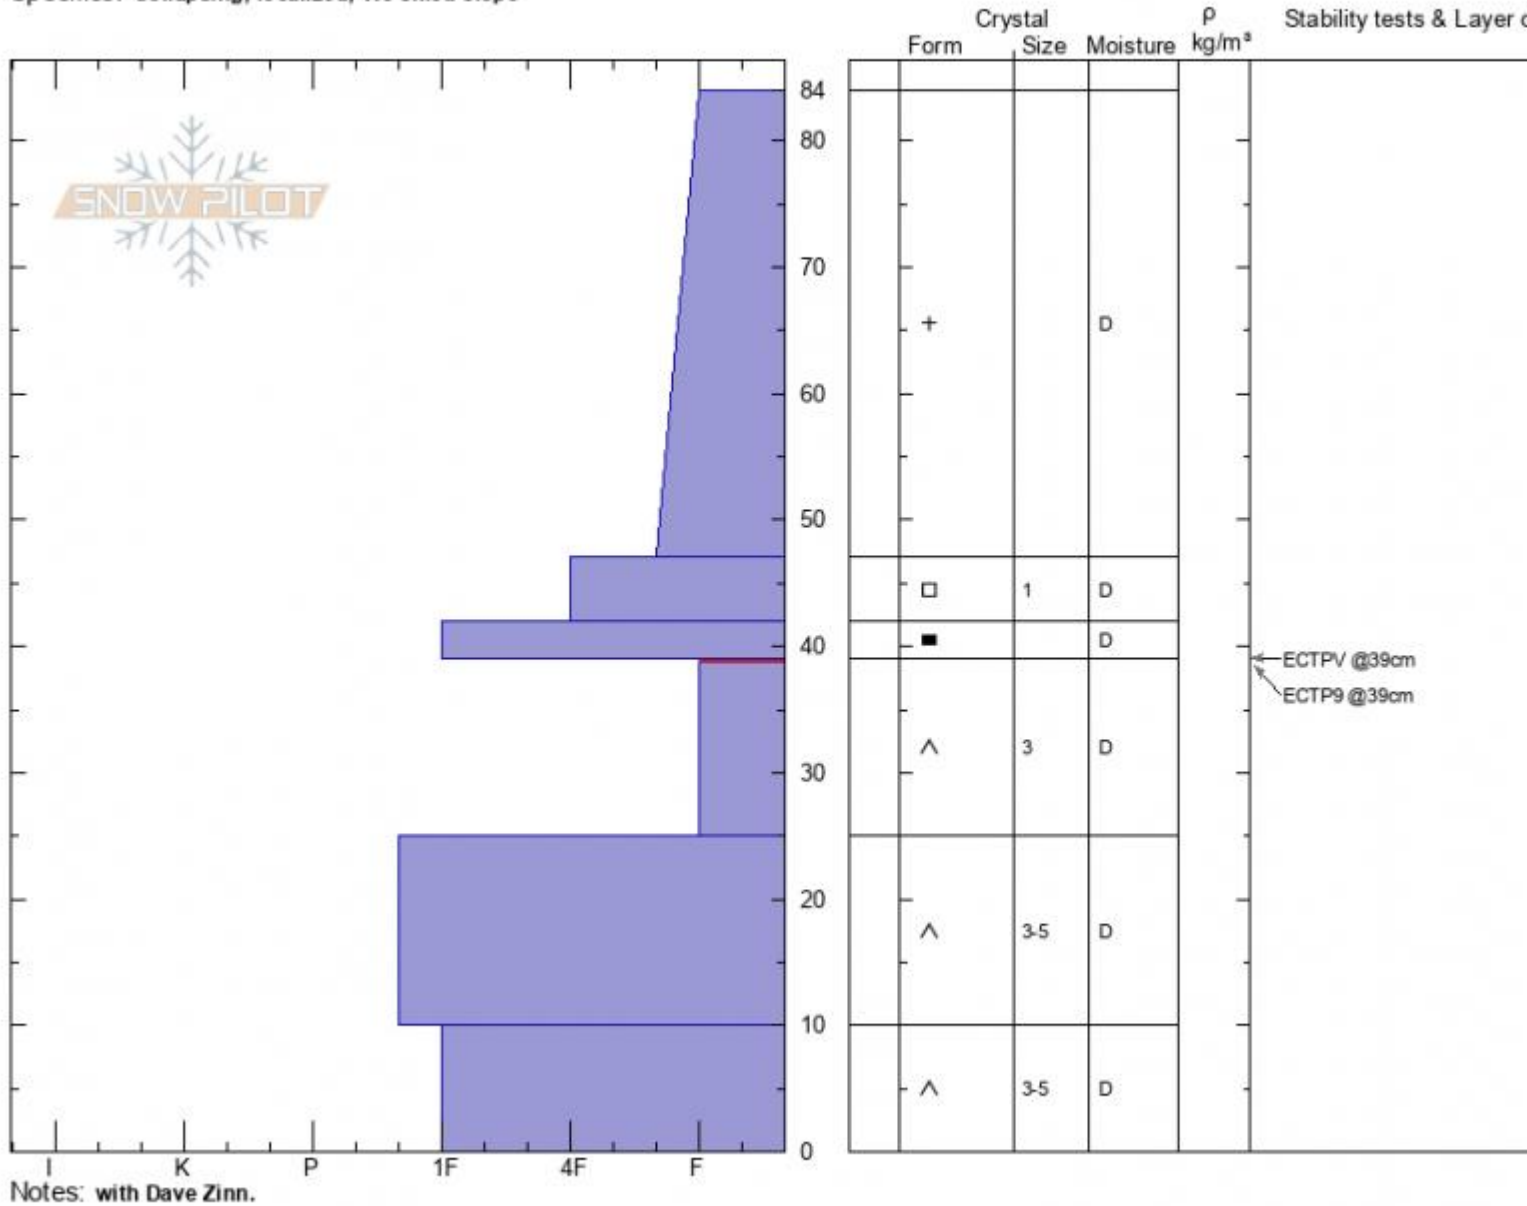

Divide Cirque
Gallatin Range-N
MT
 Elevation: **9178 ft**
 Aspect: **S**
 Specifics: **Collapsing, localized; We skied slope**

Zach Keskinen
12/23/2020 - 1:07pm
 Co-ord: **45.38814N, -110.96741W**
 Slope Angle: **12°**
 Wind Loading: **no**

Stability:
 Air Temperature: **-13°C**
 Sky Cover: **CLR**
 Precipitation: **NO**
 Wind: **Calm**

HS: **84** Layer Notes:
 PF: **60** 39-25cm: **Problematic layer**

Snowpit from the slope where we triggered a whump in Divide Cirque

Advisory Region
 Northern Gallatin
 Longitude
 -110.97W
 Latitude
 45.39N