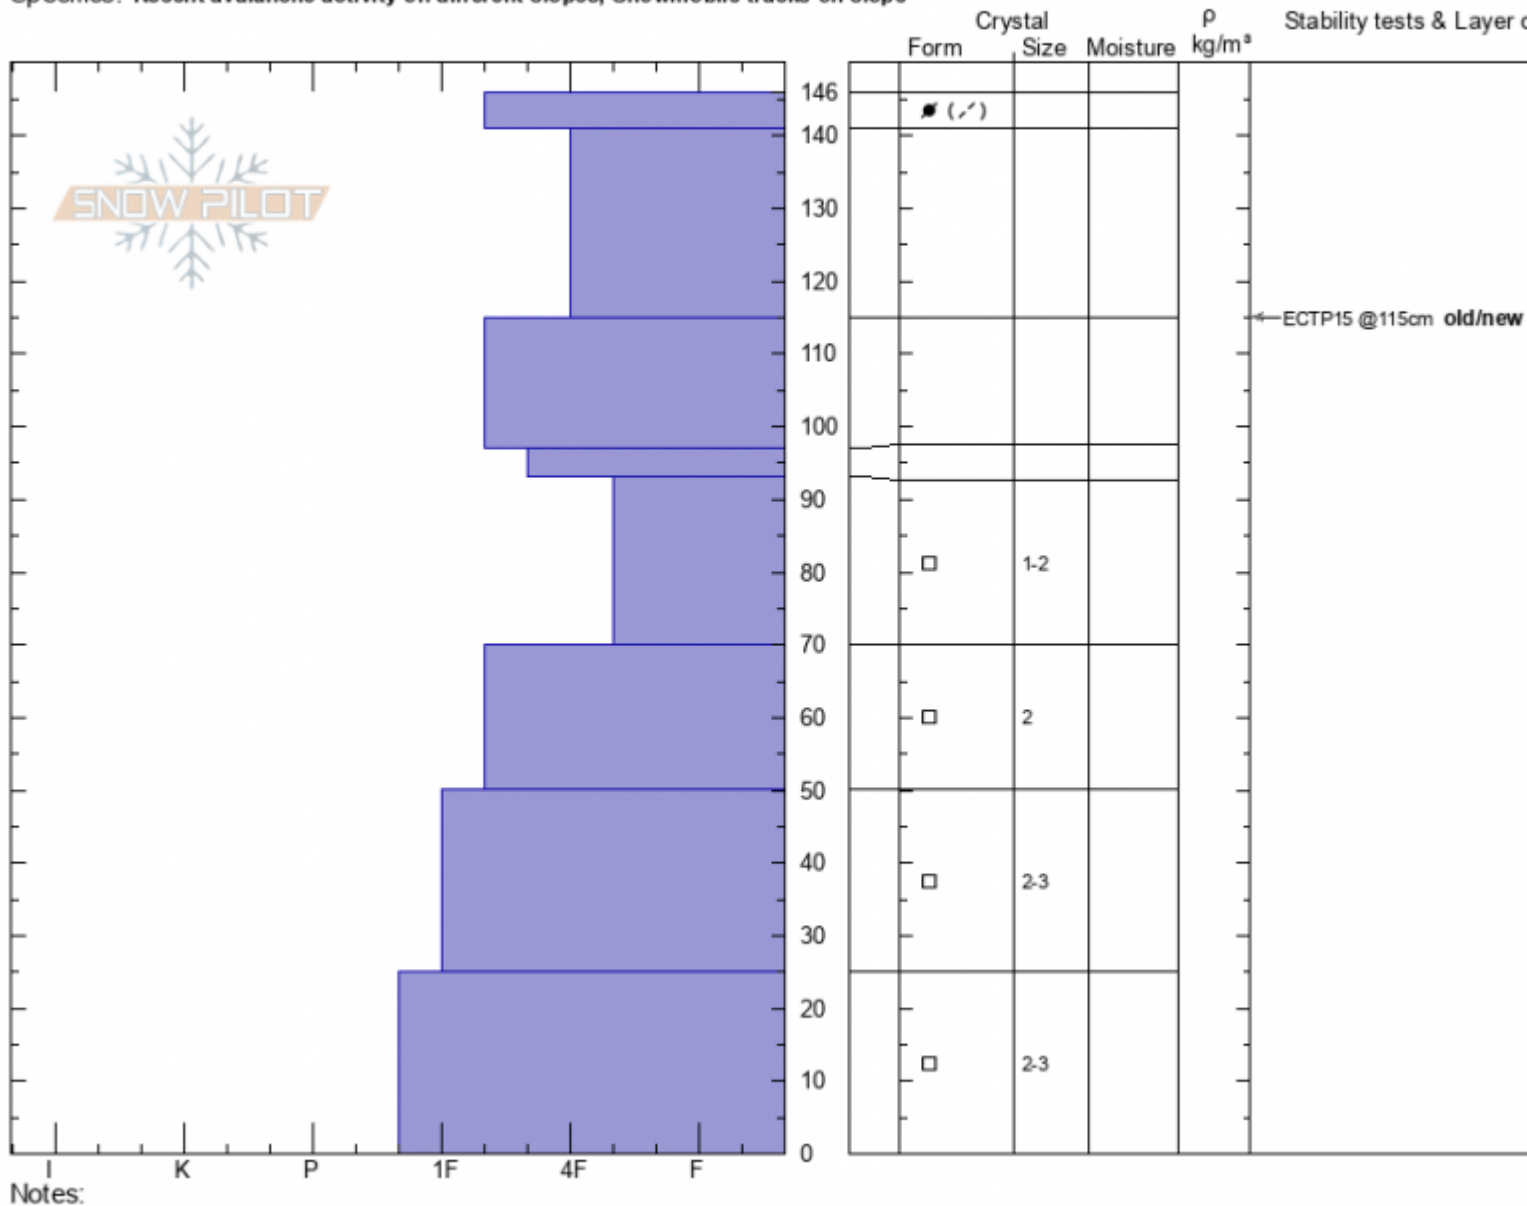

Wolverine Bench
Cooke City
MT
 Elevation: **9000 ft**
 Aspect: **60°**
 Specifics: Recent avalanche activity on different slopes; Snowmobile tracks on slope

Doug Chabot-Admin
12/22/2020 - 10:30am
 Co-ord: **45.05483N, -109.99274W**
 Slope Angle: **30°**
 Wind Loading: **previous**

Stability:
 Air Temperature: **-7°C**
 Sky Cover: **OVC**
 Precipitation: **S2**
 Wind: **E Strong**

HS: **146** Layer Notes:

Advisory Region
 Cooke City
 Longitude
 -110.01W
 Latitude
 45.05N
 Cooke City, 2020-12-22