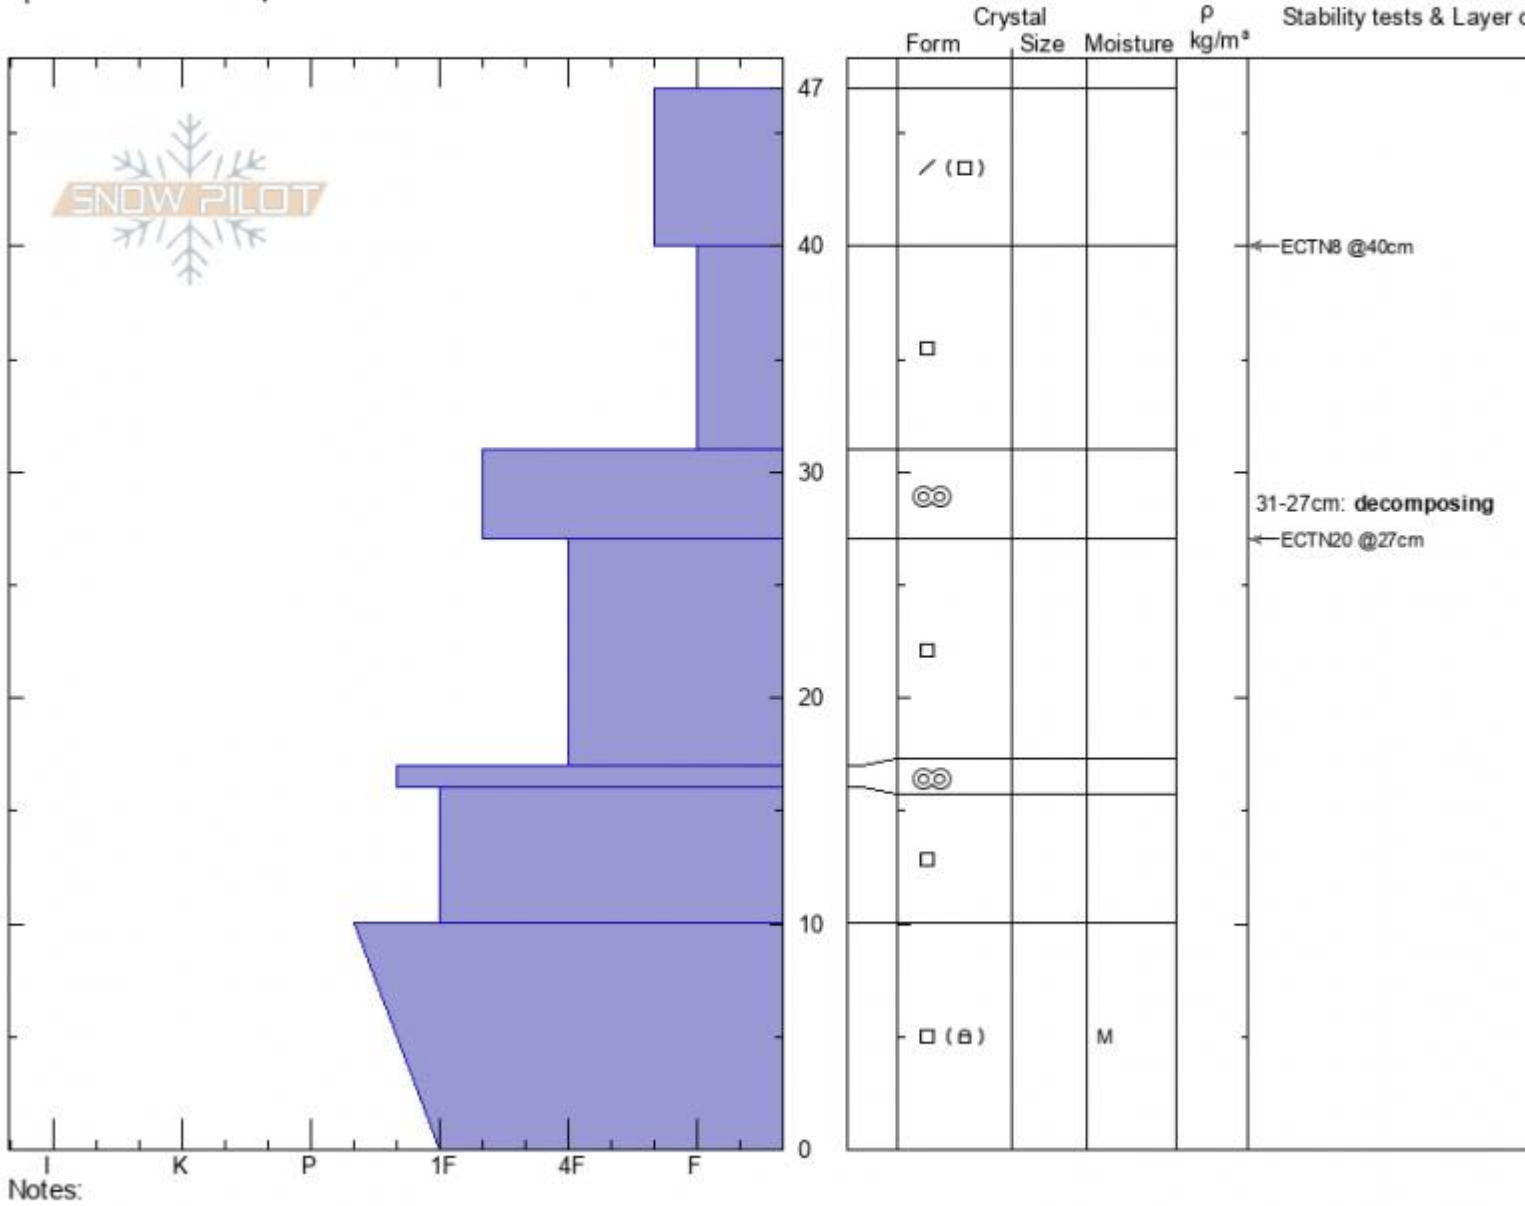

**Blackmore East Ridge**  
**Gallatin Range-N**  
**MT**  
 Elevation: **9979 ft**  
 Aspect: **90°**  
 Specifics: **We skied slope**

**Gabrielle Antonioli**  
**12/21/2020 - 2:00pm**  
 Co-ord: **45.44516N, -111.00211W**  
 Slope Angle: **15°**  
 Wind Loading: **previous**

Stability: **Fair**  
 Air Temperature:  
 Sky Cover: **OVC**  
 Precipitation: **NO**  
 Wind: **W Moderate**

HS: **47**    Layer Notes:  
 PF: **30**    31-27cm: **decomposing**  
 PS: **10**    27-17cm: **Problematic layer**

Advisory Region  
 Northern Gallatin  
 Longitude  
 -111.00W  
 Latitude  
 45.44N  
 Northern Gallatin, 2020-12-21