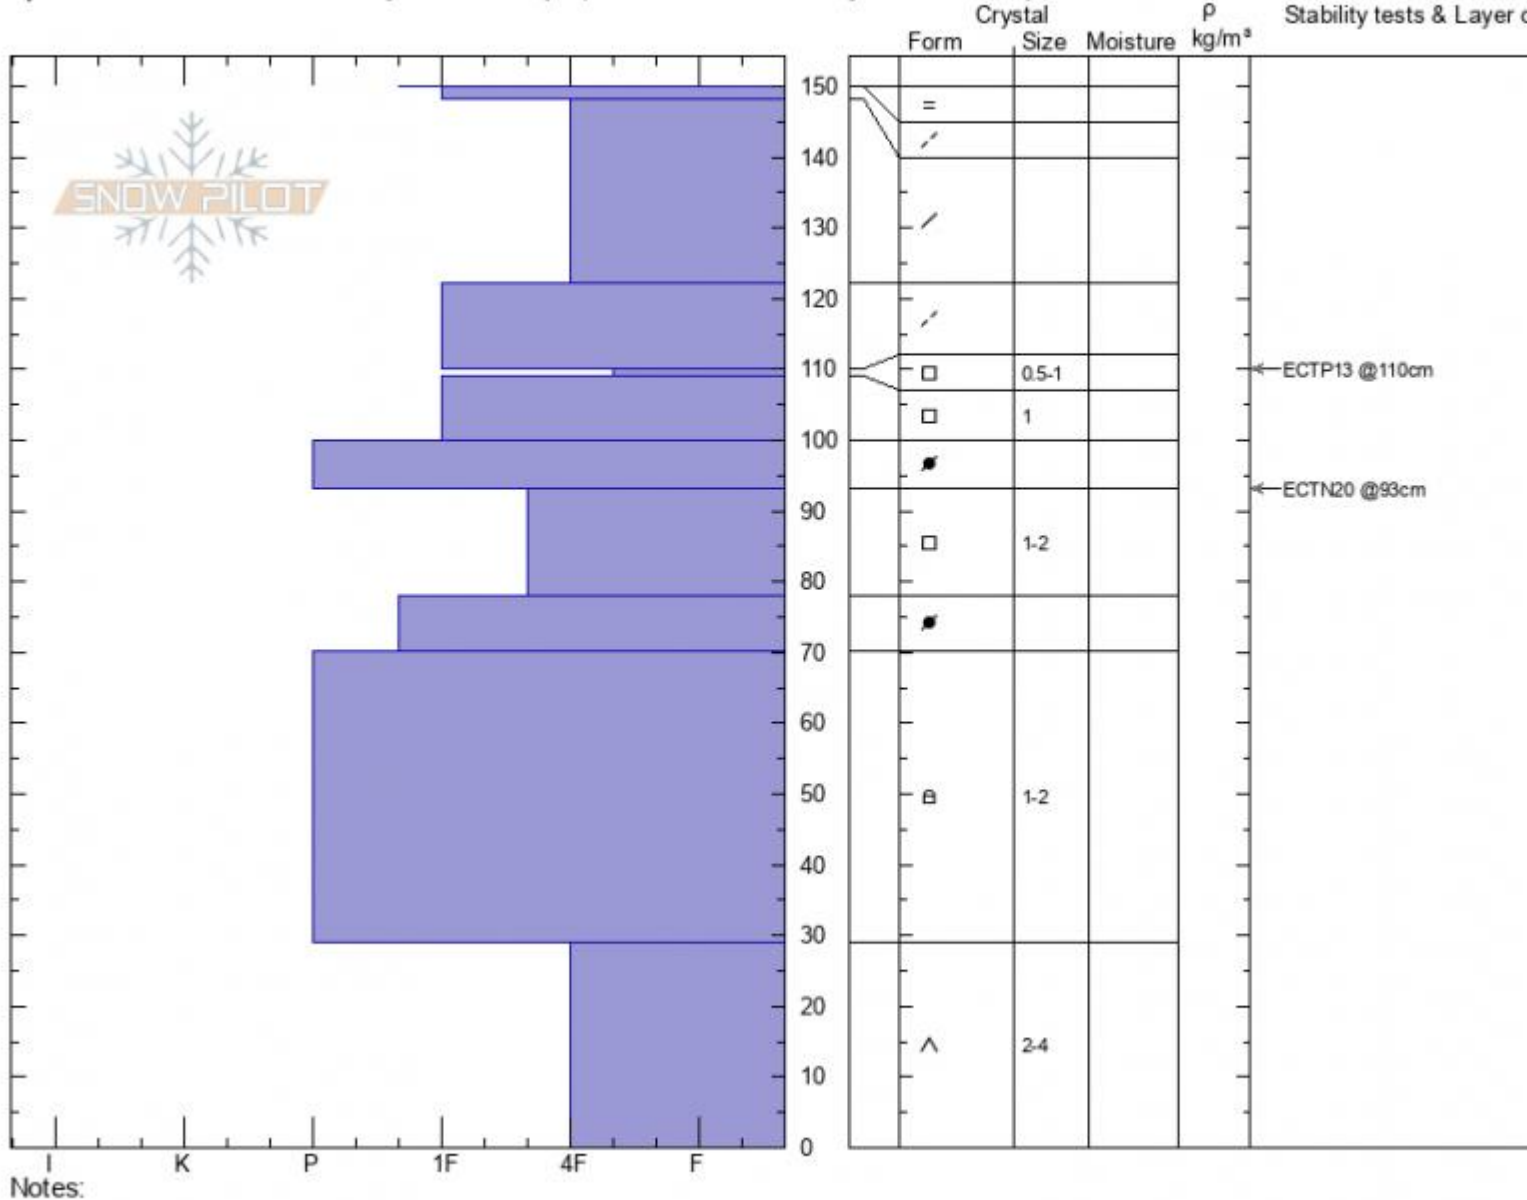

Taylor Fork/Sunlight  
 Madison Range-S  
 MT  
 Elevation: 9404 ft  
 Aspect: 90°

Alex Marienthal  
 12/21/2020 - 11:30am  
 Co-ord: 44.96688N, -111.30989W  
 Slope Angle: 30°  
 Wind Loading: **yes**

Stability: **Poor**  
 Air Temperature:  
 Sky Cover:  
 Precipitation: **S-1**  
 Wind: **SW Moderate**

HS: 150 Layer Notes:  
 110-109cm: Problematic layer

Specifics: Recent avalanche activity on similar slopes; Recent avalanche activity on different slopes

Advisory Region  
 Southern Madison  
 Longitude  
 -111.27W  
 Latitude  
 45.06N  
 Southern Madison, 2020-12-21