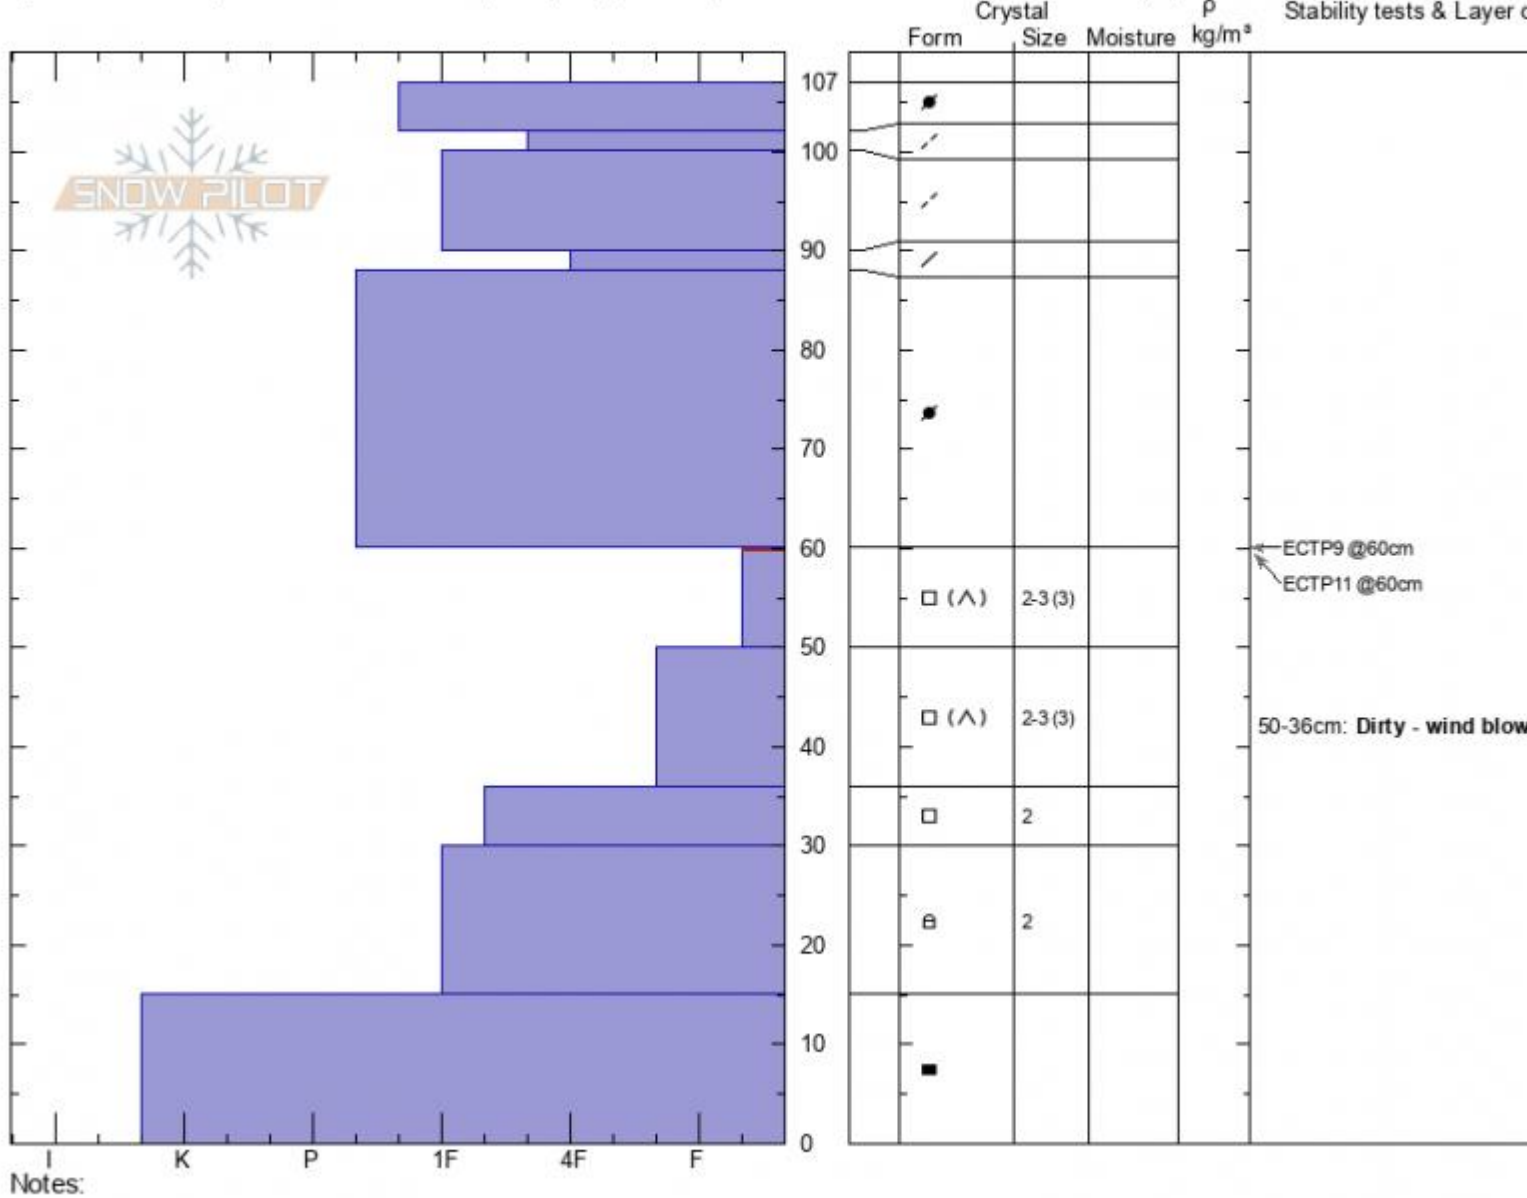

Sunlight Basin  
Madison Range-S  
MT

Elevation: 9426 ft  
Aspect: 110°

Dave Zinn  
12/21/2020 - 1:00pm  
Co-ord: 44.97491N, -111.31356W  
Slope Angle: 23°  
Wind Loading: previous

Stability: **Poor**  
Air Temperature: -7°C  
Sky Cover: **BKN**  
Precipitation: **NO**  
Wind: **SW Strong**

HS: 107  
PF: 45  
Layer Notes:  
60-50cm: Problematic layer  
50-36cm: Dirty - wind blown dust

Specifics: Pit is adjacent to avalanche: other; Collapsing, localized; Recent avalanche activity on similar slopes; Recent avalanche activity on different slopes; Stability tests & Layer characteristics

Advisory Region  
Southern Madison  
Longitude  
-111.31W  
Latitude  
44.97N  
Southern Madison, 2020-12-21