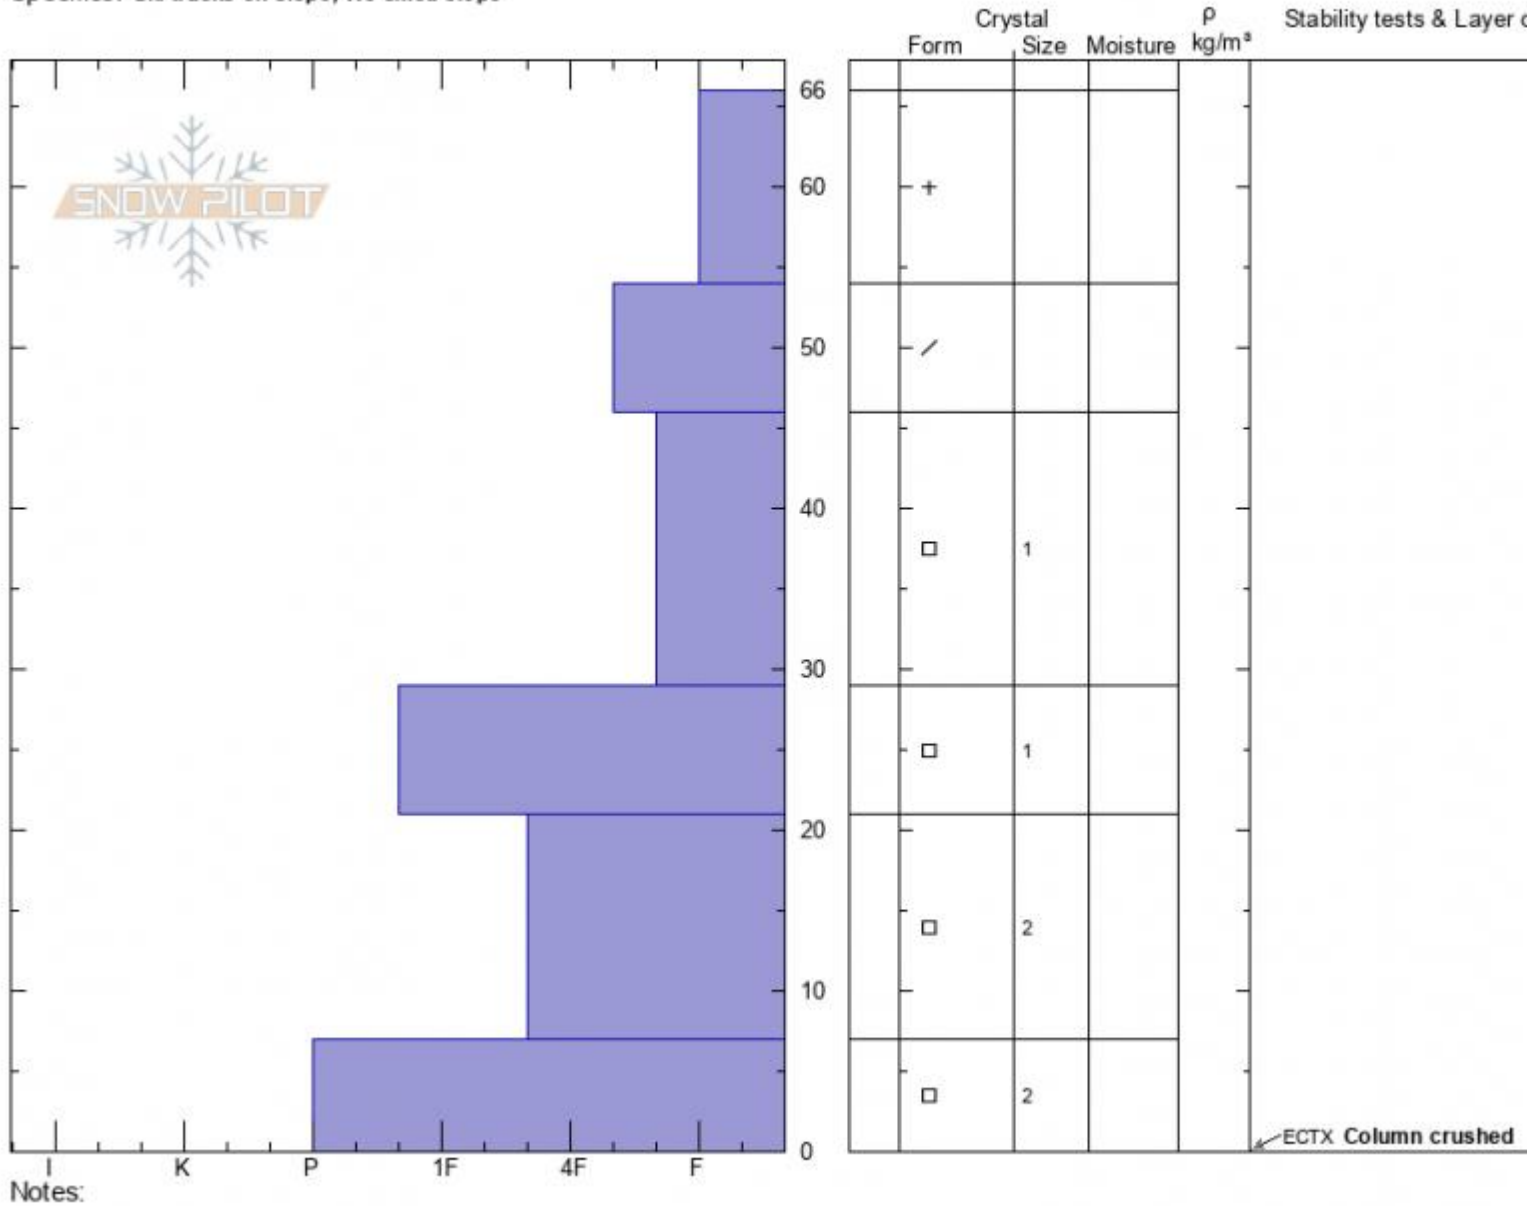

The Ramp
Bridger Range
MT
 Elevation: **8000 ft**
 Aspect: **45°**
 Specifics: **Ski tracks on slope; We skied slope**

Ian Hoyer
12/15/2020 - 11:15am
 Co-ord: **45.82954N, -110.93067W**
 Slope Angle: **35°**
 Wind Loading: **no**

Stability: **Good**
 Air Temperature: **17°F**
 Sky Cover: **FEW**
 Precipitation: **NO**
 Wind: **S Light Breeze**

HS: **66** Layer Notes:
 PF: **60** 21-7cm: **Problematic layer**
 PS: **40**

Advisory Region
 Bridger Range
 Longitude
 -110.93W
 Latitude
 45.83N

Forecast link: [GNFAC Avalanche Forecast for Wed Dec 16, 2020](#)
 Bridger Range, 2020-12-15