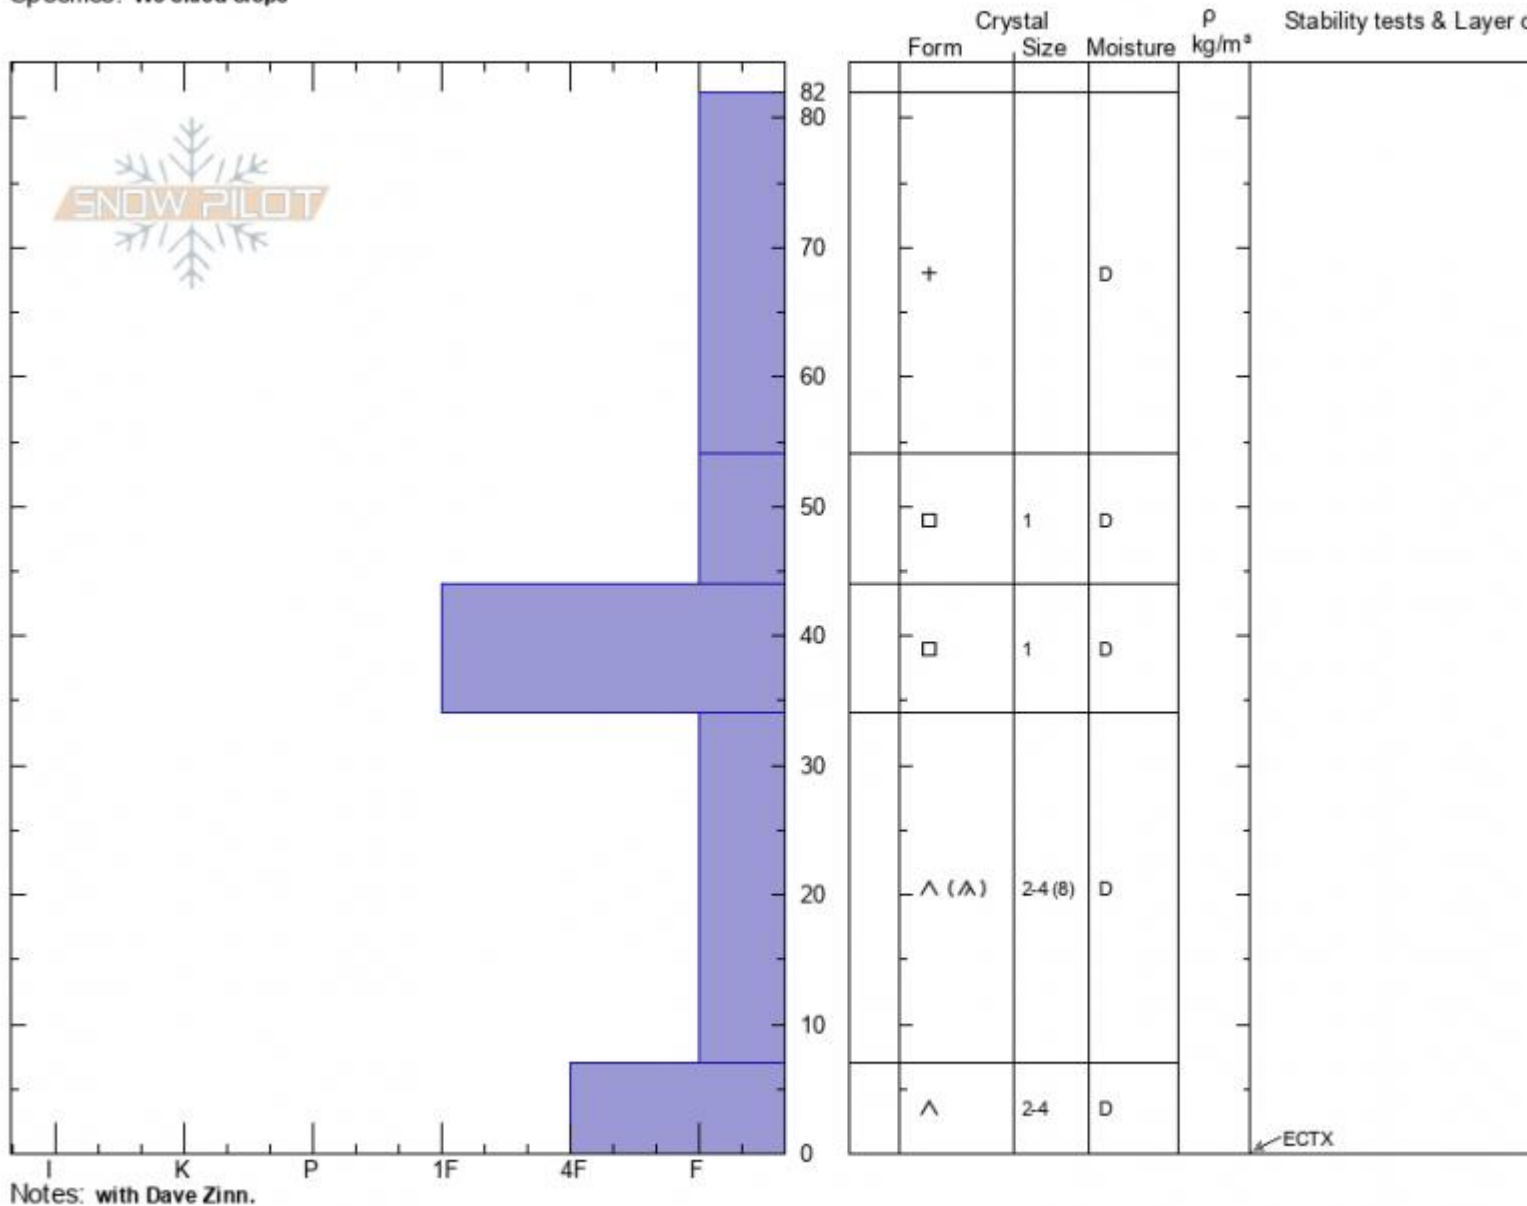

Beehive East Face
Madison Range-N
MT
 Elevation: **9174 ft**
 Aspect: **NE**
 Specifics: **We skied slope**

Zach Keskinen
12/14/2020 - 12:15pm
 Co-ord: **45.32333N, -111.38042W**
 Slope Angle: **15°**
 Wind Loading:

Stability: **HS: 82**
 Air Temperature: **-8°C**
 Sky Cover: **BKN**
 Precipitation: **S-1**
 Wind: **Calm**

Layer Notes:

Advisory Region
 Northern Madison
 Longitude
 -111.39W
 Latitude
 45.34N
 Northern Madison, 2020-12-14