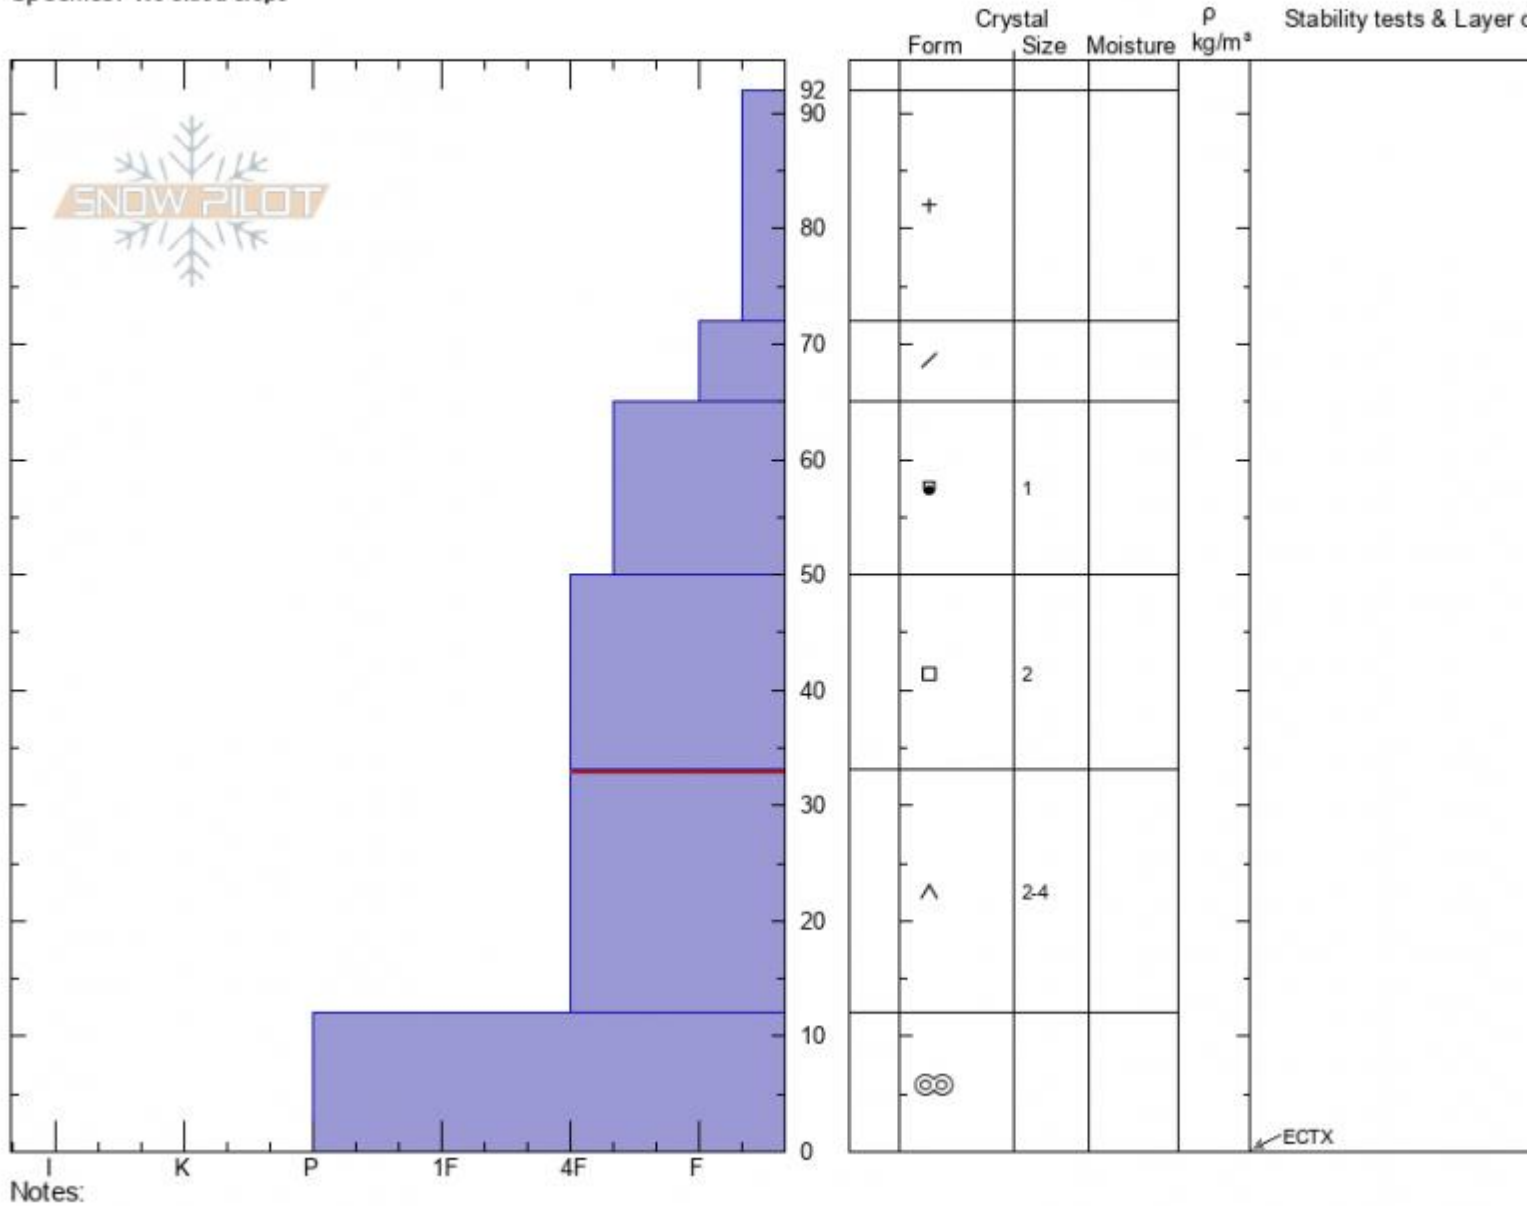

Divide Peak Basin - NE
Gallatin Range-N
MT
 Elevation: **9293 ft**
 Aspect: **30°**
 Specifics: **We skied slope**

Dave Zinn
12/13/2020 - 12:30pm
 Co-ord: **45.38784N, -110.96667W**
 Slope Angle: **23°**
 Wind Loading: **no**

Stability: **Good**
 Air Temperature: **-7°C**
 Sky Cover: **BKN**
 Precipitation: **NO**
 Wind: **W Light Breeze**

HS: **92** Layer Notes:
 PF: **85** 33-12cm: **Problematic layer**
 PS: **25**

Advisory Region
 Northern Gallatin
 Longitude
 -110.97W
 Latitude
 45.39N
 Northern Gallatin, 2020-12-13