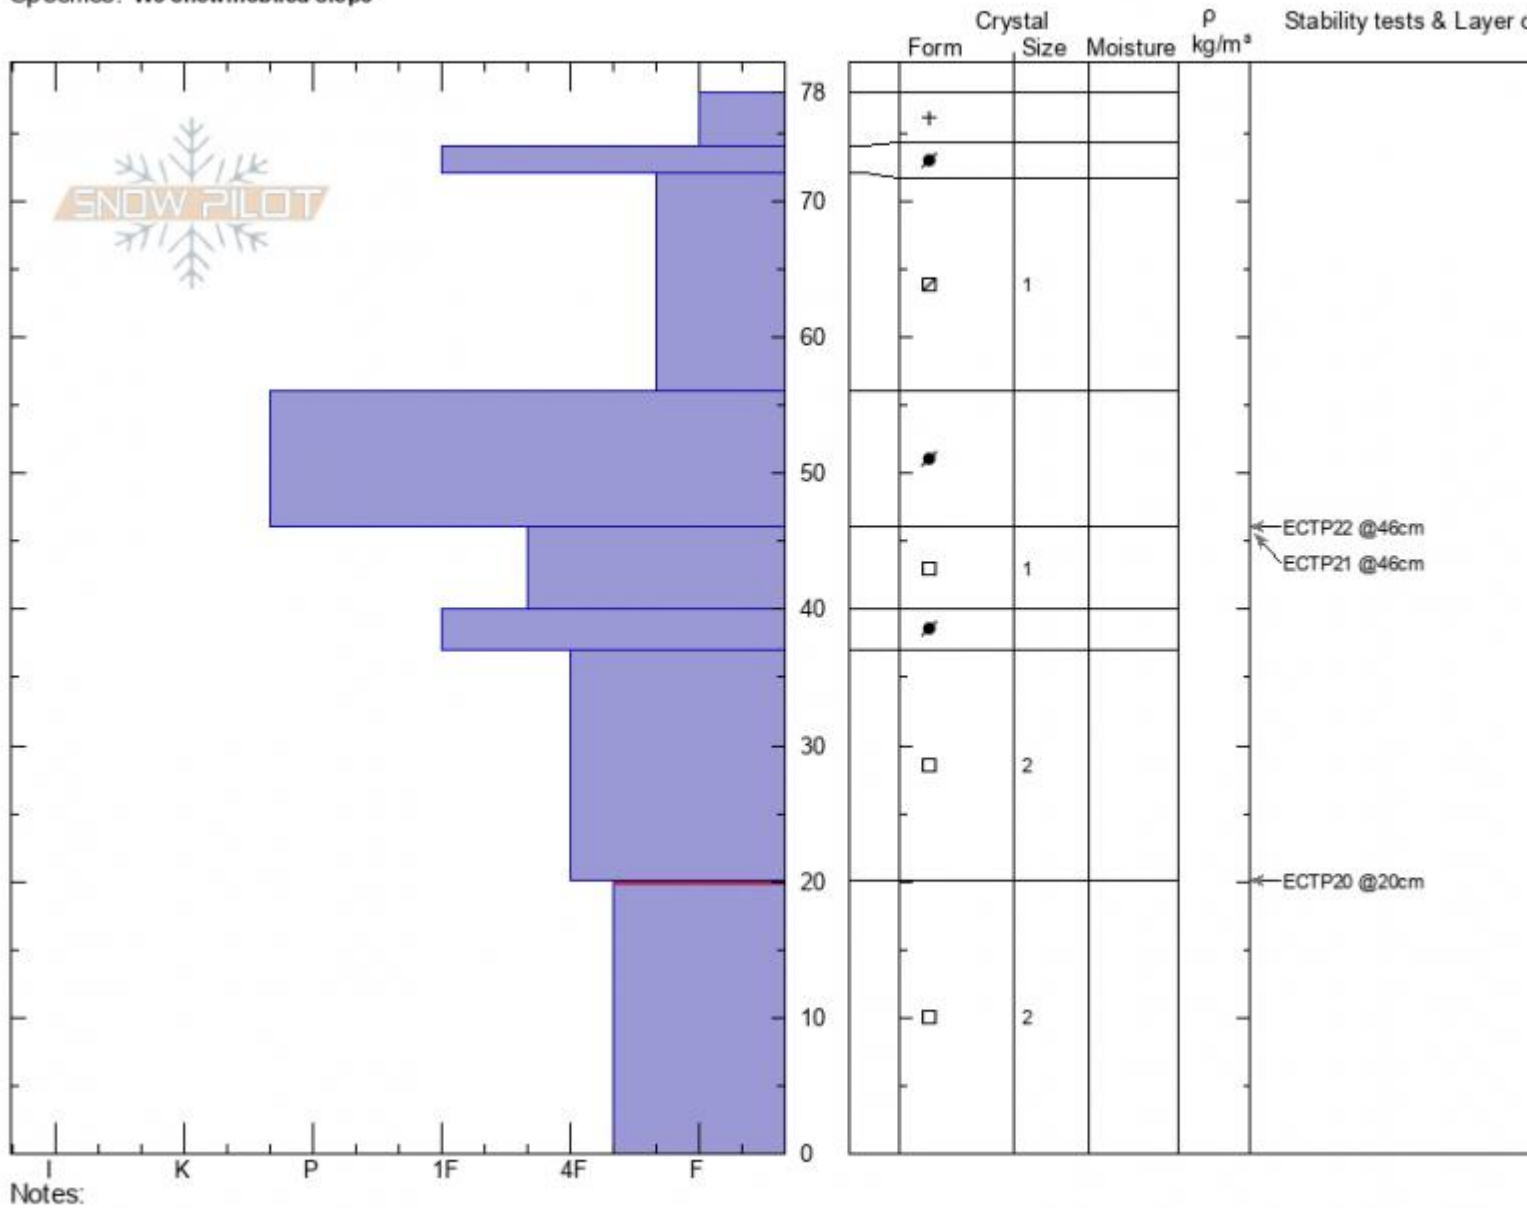

Second Yellowmule
Madison Range-N
MT
 Elevation: **9446 ft**
 Aspect: **20°**
 Specifics: **We snowmobiled slope**

Dave Zinn
12/10/2020 - 10:23am
 Co-ord: **45.17719N, -111.40083W**
 Slope Angle: **20°**
 Wind Loading: **previous**

Stability: **Good**
 Air Temperature: **-7.5°C**
 Sky Cover: **SCT**
 Precipitation: **NO**
 Wind: **W Calm**

HS: **78** Layer Notes:
 PF: **25** 20-0cm: **Problematic layer**

Advisory Region
 Northern Madison
 Longitude
 -111.38W
 Latitude
 45.17N
 Northern Madison, 2020-12-11