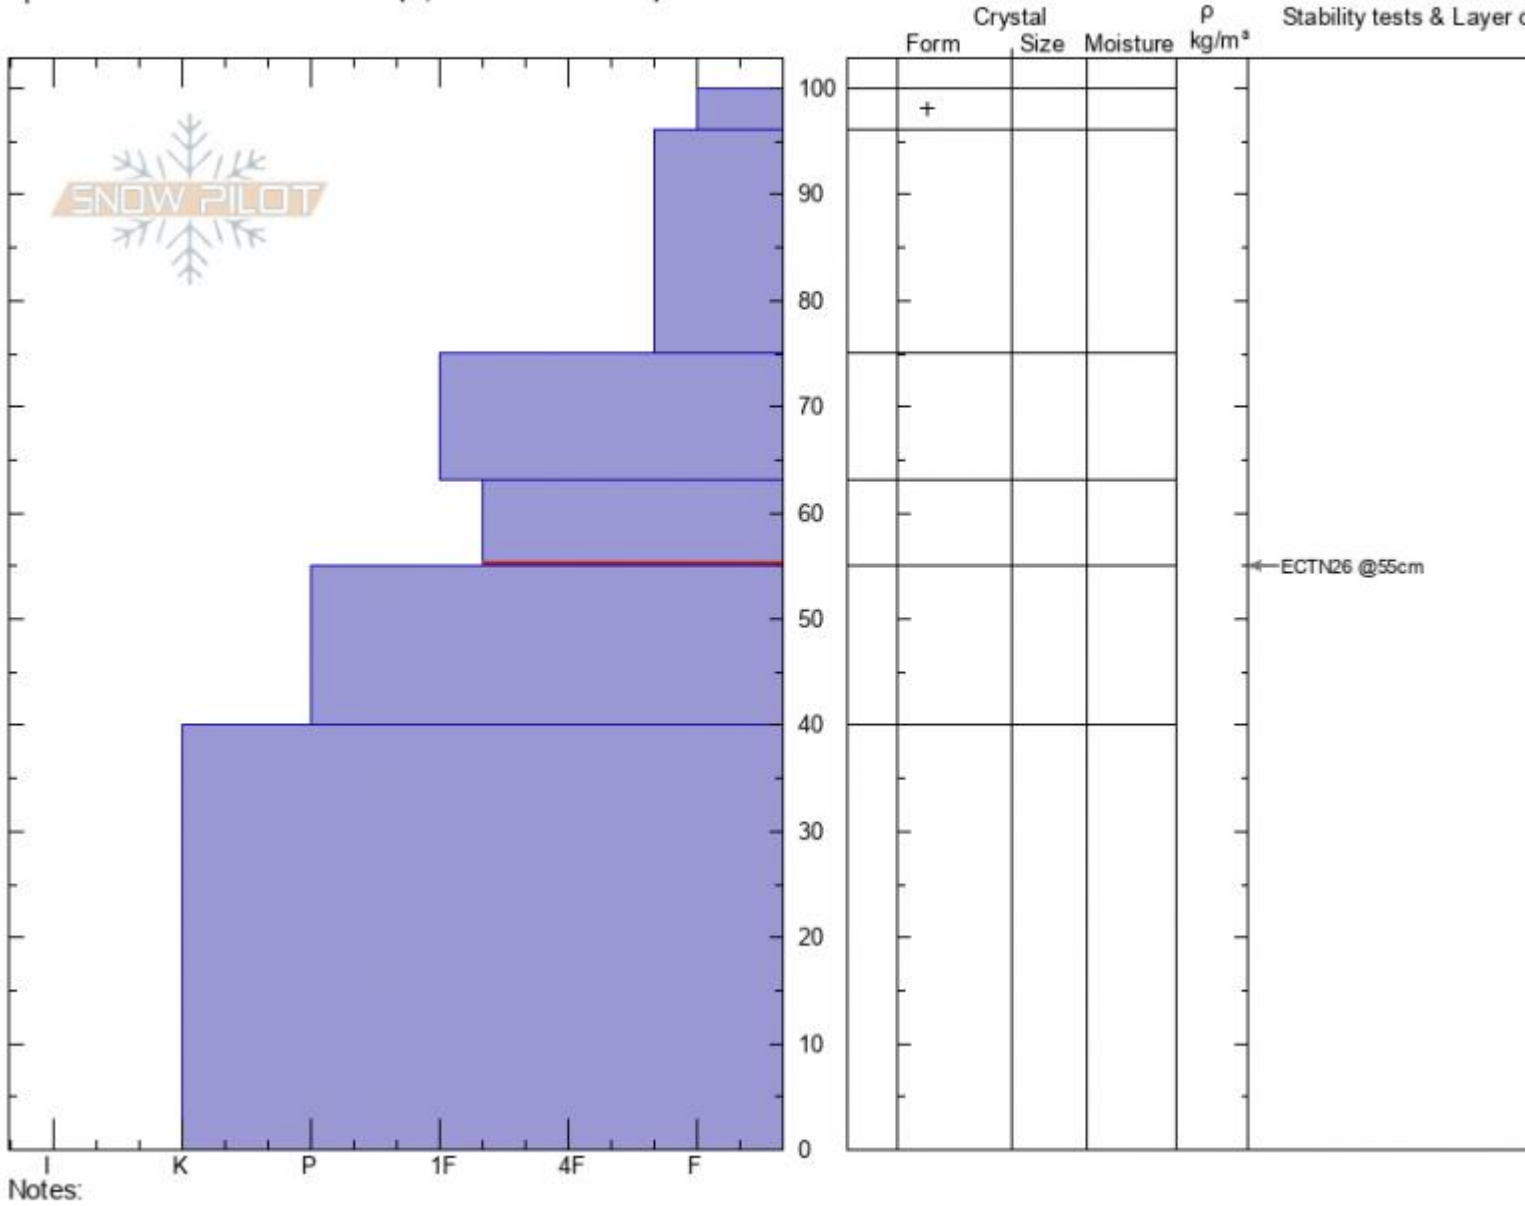

**Lulu Pass**  
**Cooke City**  
**MT**  
 Elevation: **9862 ft**  
 Aspect: **170°**  
 Specifics: **Snowmobile tracks on slope; We snowmobiled slope**

**Ian Hoyer**  
**11/24/2020 - 1:00pm**  
 Co-ord: **45.07188N, -109.95690W**  
 Slope Angle: **24°**  
 Wind Loading: **previous**

Stability: **Good**  
 Air Temperature:  
 Sky Cover: **BKN**  
 Precipitation: **S-1**  
 Wind: **Calm**

HS: **100** Layer Notes:  
 63-55cm: **Problematic layer**

Advisory Region  
 Cooke City  
 Longitude  
 -109.96W  
 Latitude  
 45.07N  
 Cooke City, 2020-11-24