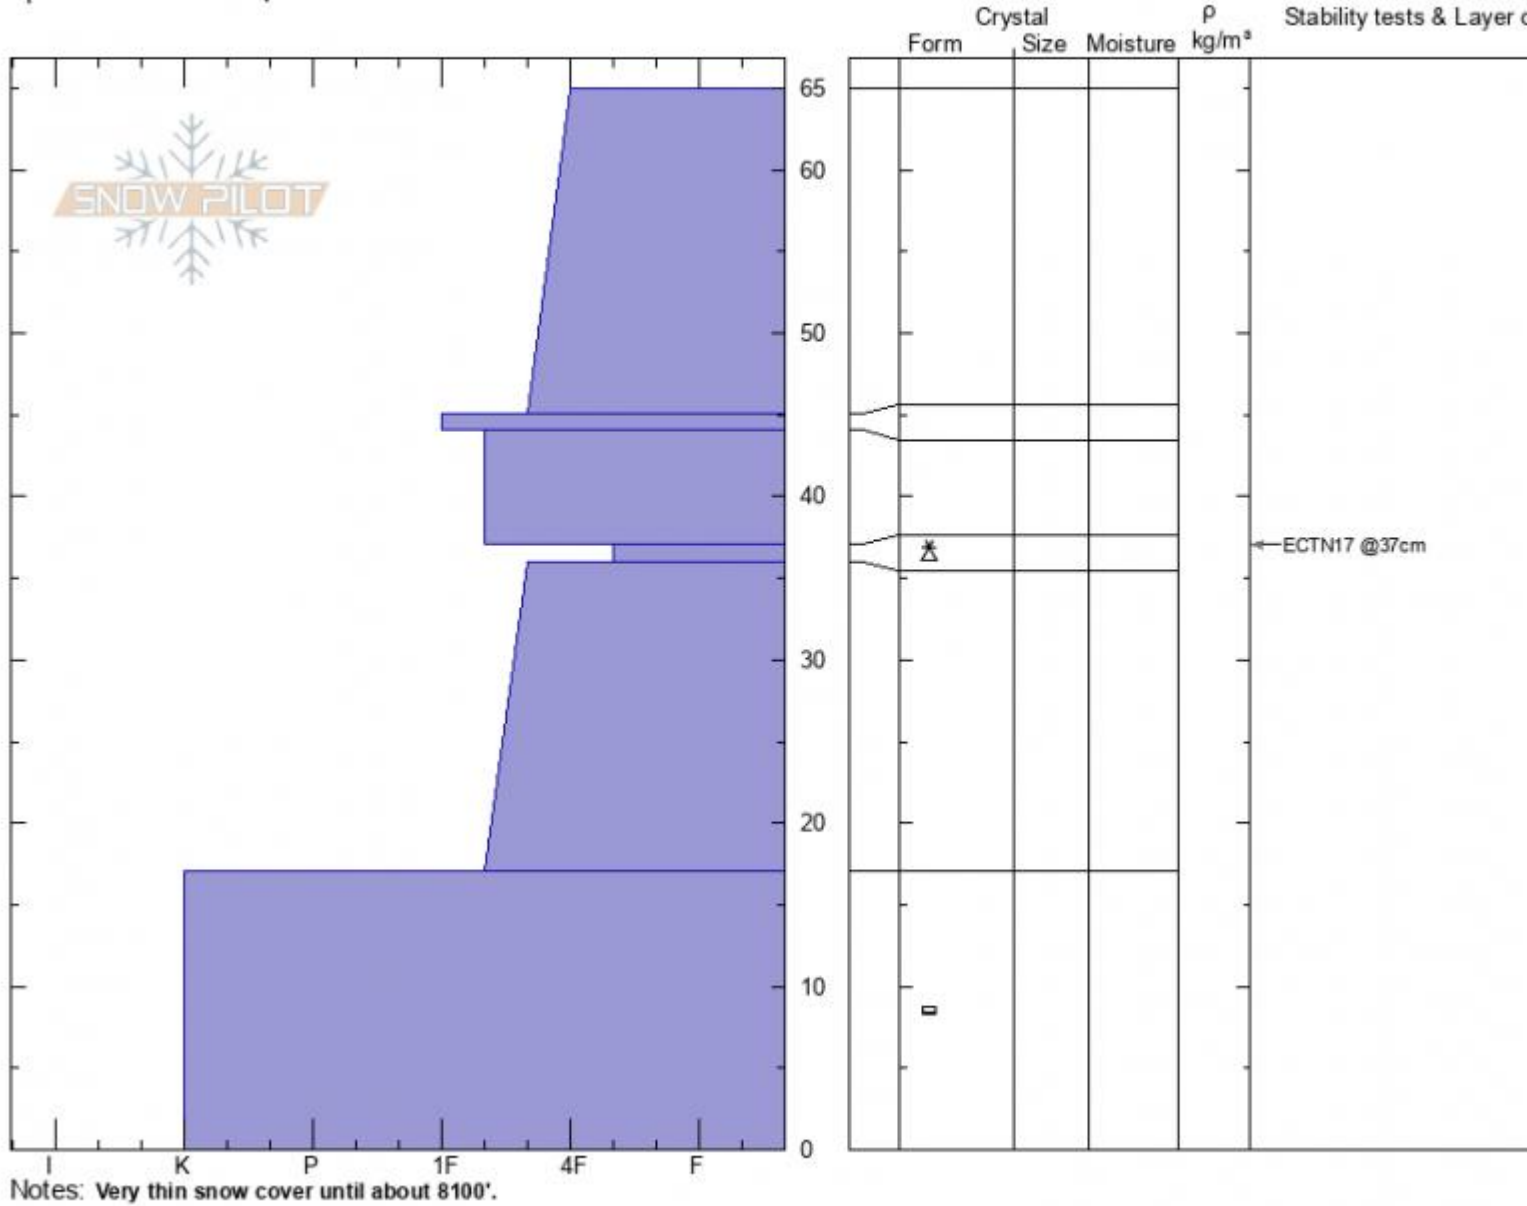

lower N Barronette
Beartooths
MT
 Elevation: **8495 ft**
 Aspect: **115°**
 Specifics: **We skied slope**

Beau Fredlund
10/27/2020 - 2:30pm
 Co-ord: **45.00883N, -110.05833E**
 Slope Angle: **27°**
 Wind Loading:

Stability:
 Air Temperature: **-1°C**
 Sky Cover: **CLR**
 Precipitation: **NO**
 Wind: **Calm**

HS: **65** Layer Notes:
 37-36cm: **Problematic layer**

Advisory Region
 Cooke City
 Longitude
 -109.94W
 Latitude
 45.02N
 Cooke City, 2020-11-07