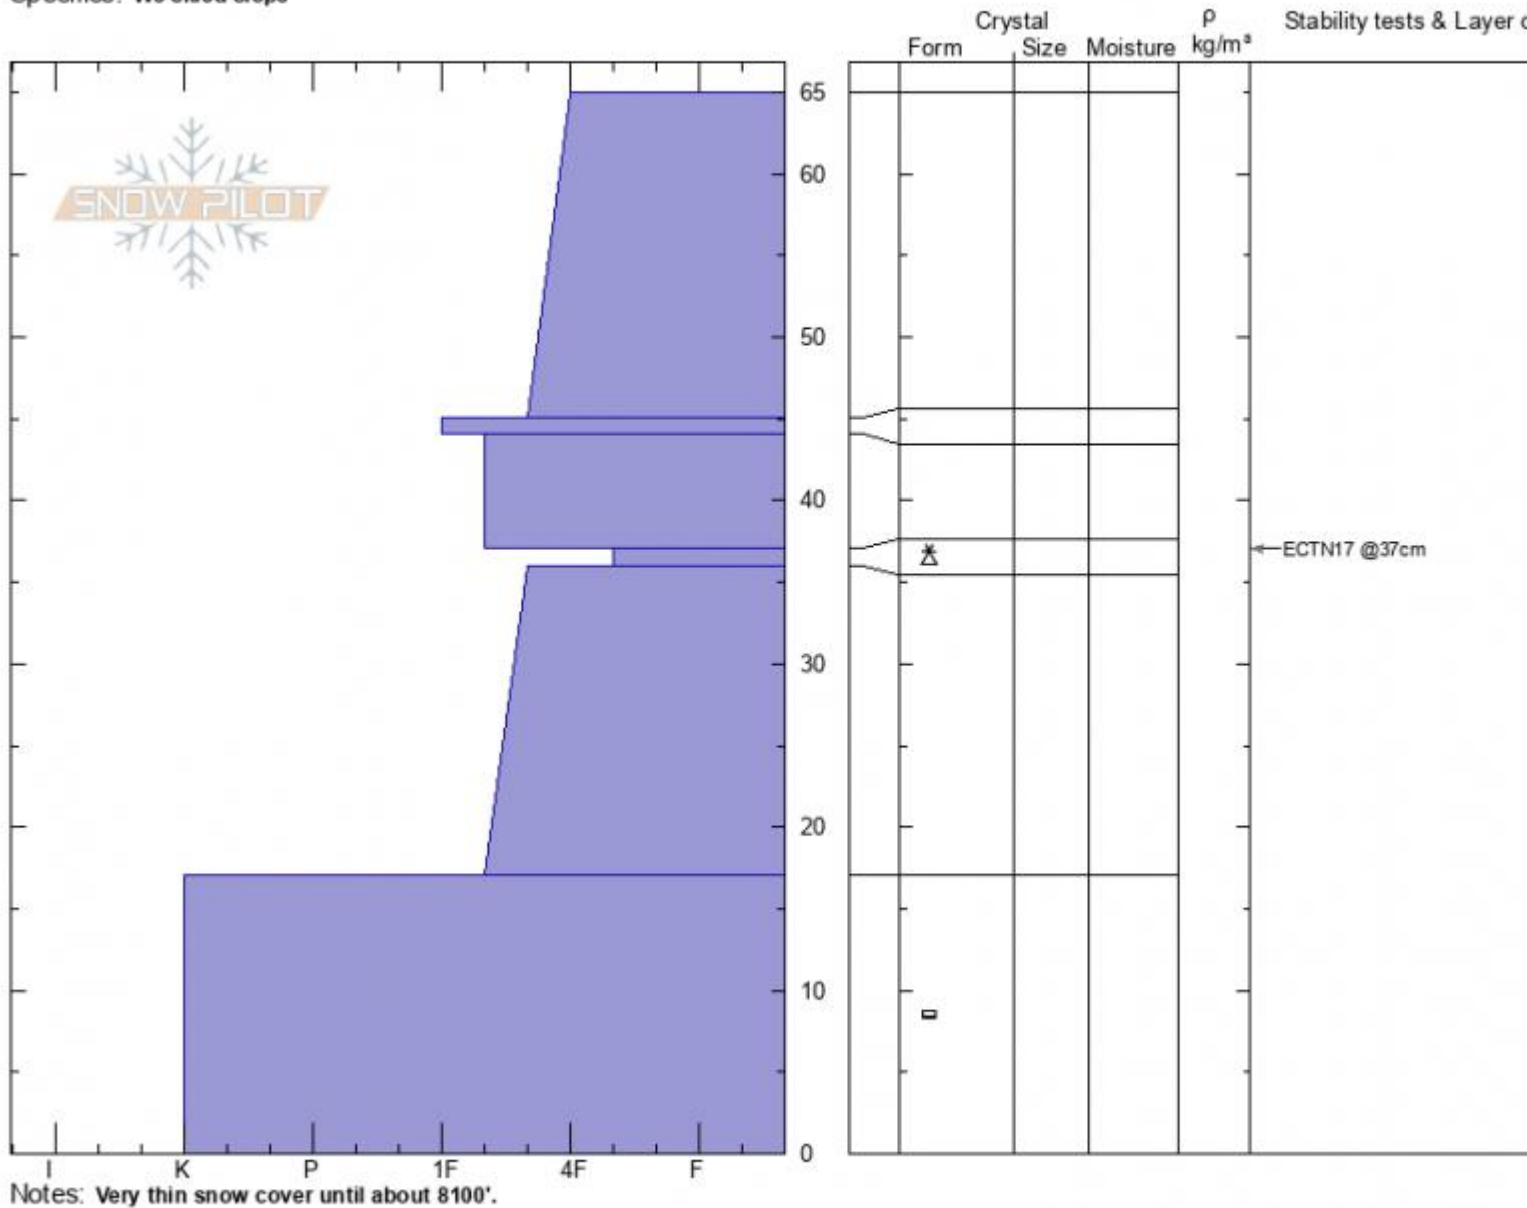

lower N Barronette
 Beartooths
 MT
 Elevation: 8495 ft
 Aspect: 115°
 Specifics: We skied slope

Beau Fredlund
 10/27/2020 - 2:30pm
 Co-ord: 45.00883N, -110.05833E
 Slope Angle: 27°
 Wind Loading:

Stability:
 Air Temperature: -1°C
 Sky Cover: CLR
 Precipitation: NO
 Wind: Calm

HS: 65 Layer Notes:
 37-36cm: Problematic layer

Advisory Region
 Cooke City
 Longitude
 -109.94W
 Latitude
 45.02N
 Cooke City, 2020-11-07