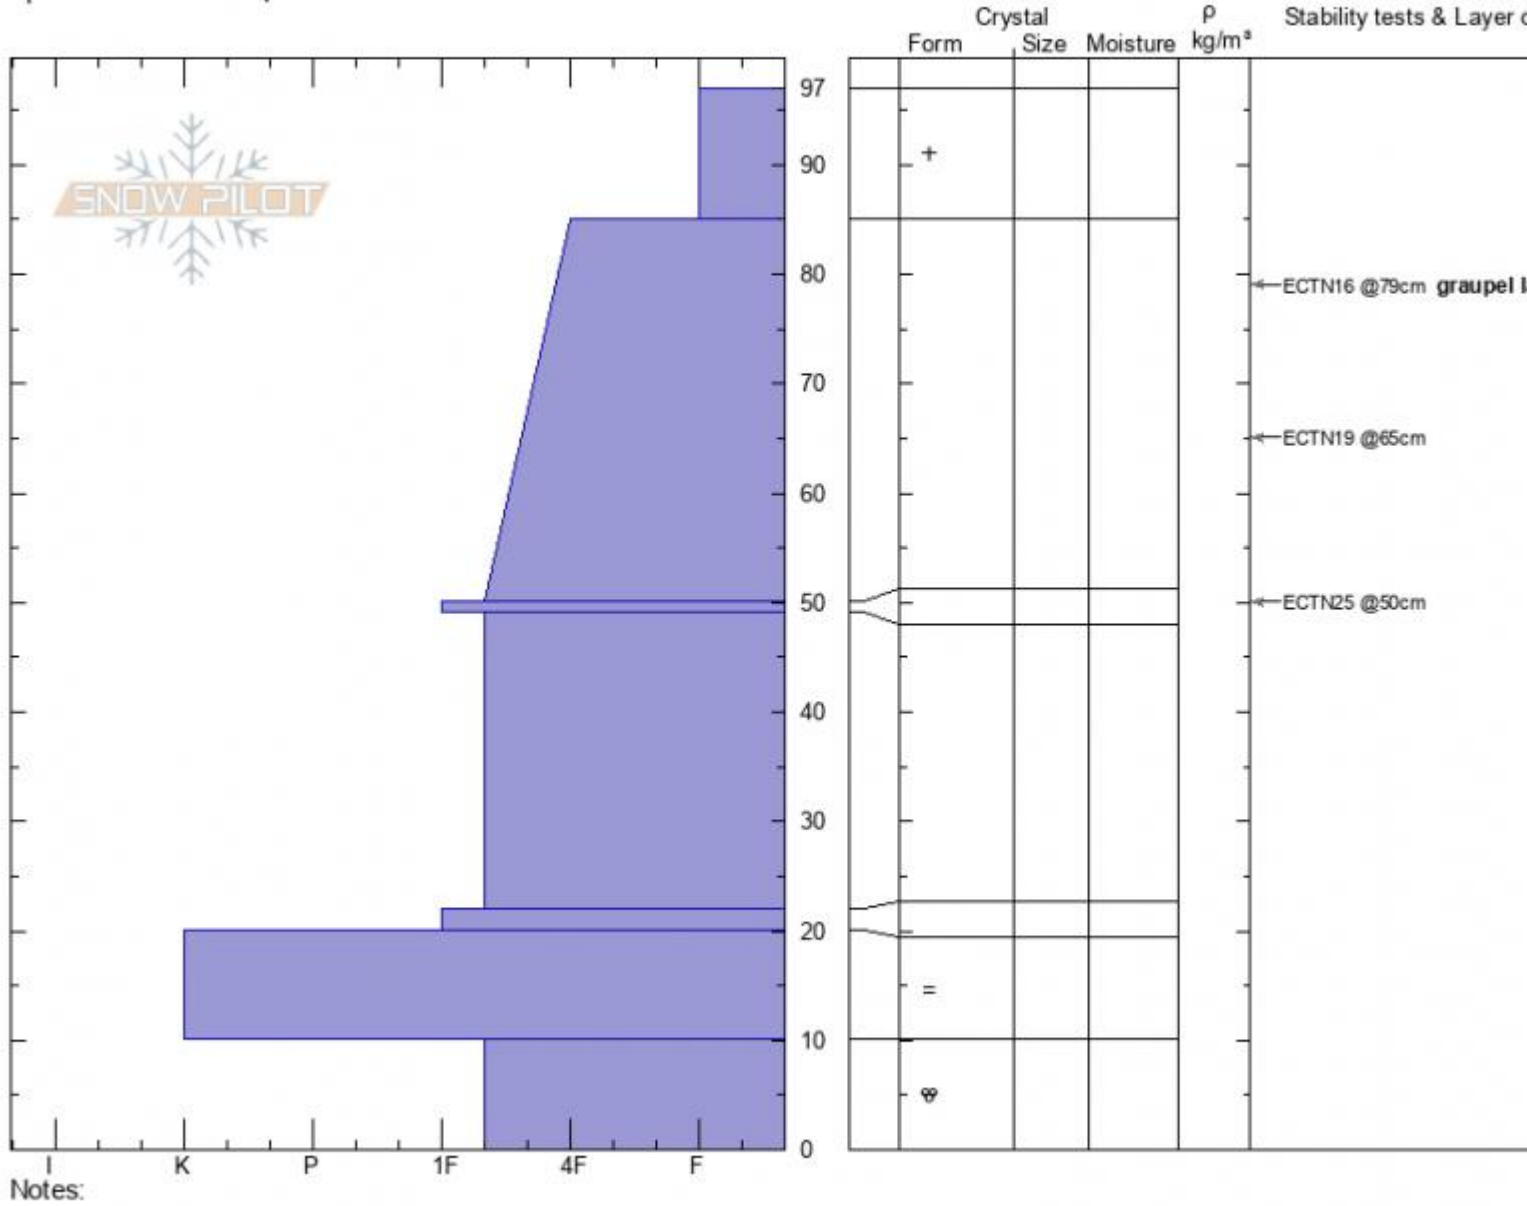

**east Mt. Republic**  
**Absaroka Range**  
**MT**  
 Elevation: **9398 ft**  
 Aspect: **56°**  
 Specifics: **We skied slope**

**Beau Fredlund**  
**10/23/2020 - 10:45am**  
 Co-ord: **45.00521N, -109.94418E**  
 Slope Angle: **27°**  
 Wind Loading:

Stability:  
 Air Temperature:  
 Sky Cover: **BKN**  
 Precipitation:  
 Wind: **SW**

**HS: 97**    Layer Notes:  
 85-50cm: **Problematic layer**

Advisory Region  
 Cooke City  
 Longitude  
 -109.96W  
 Latitude  
 45.00N