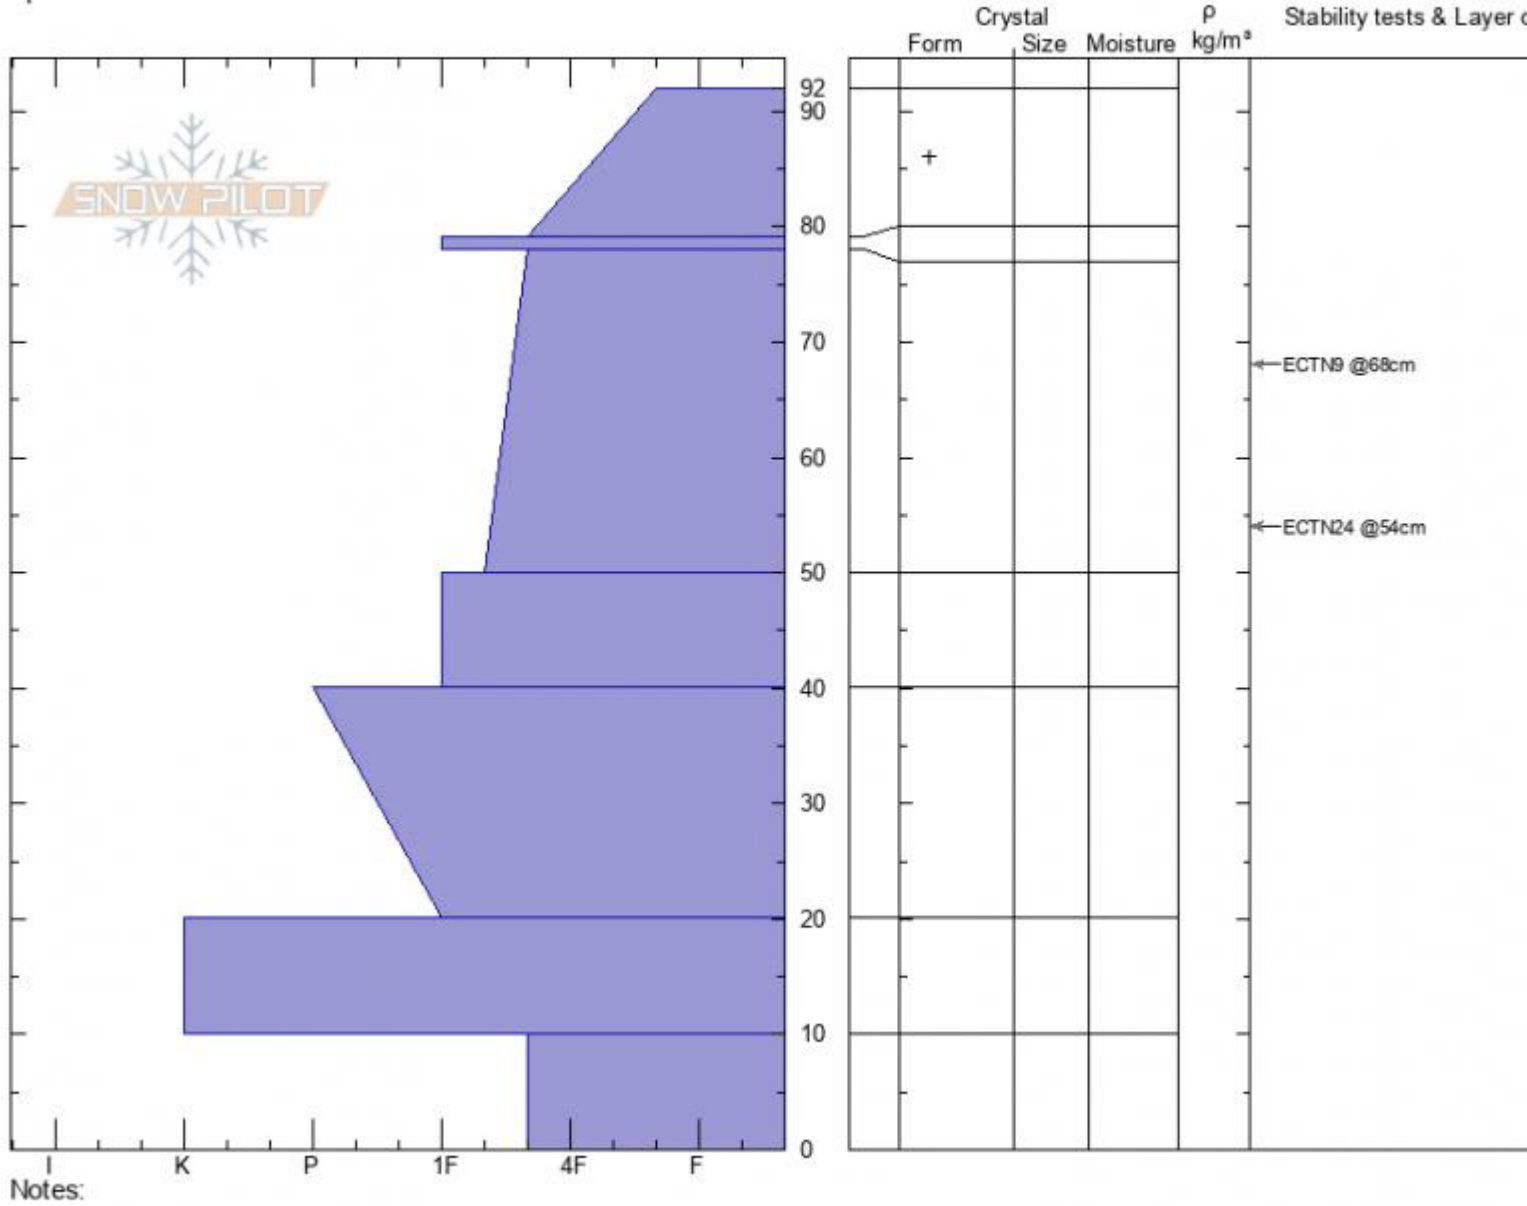

**SE Mt. Henderson**  
**Beartooths**  
**MT**  
Elevation: 8975 ft  
Aspect: 64°  
Specifics:

**Beau Fredlund**  
10/20/2020 - 10:00am  
Co-ord: 45.04422N, -109.91757E  
Slope Angle: 28°  
Wind Loading:

Stability:  
Air Temperature:  
Sky Cover:  
Precipitation: **NO**  
Wind:

HS: **92** Layer Notes:  
78-50cm: **Problematic layer**

Advisory Region  
Cooke City  
Longitude  
-109.95W  
Latitude  
45.06N  
Cooke City, 2020-11-07