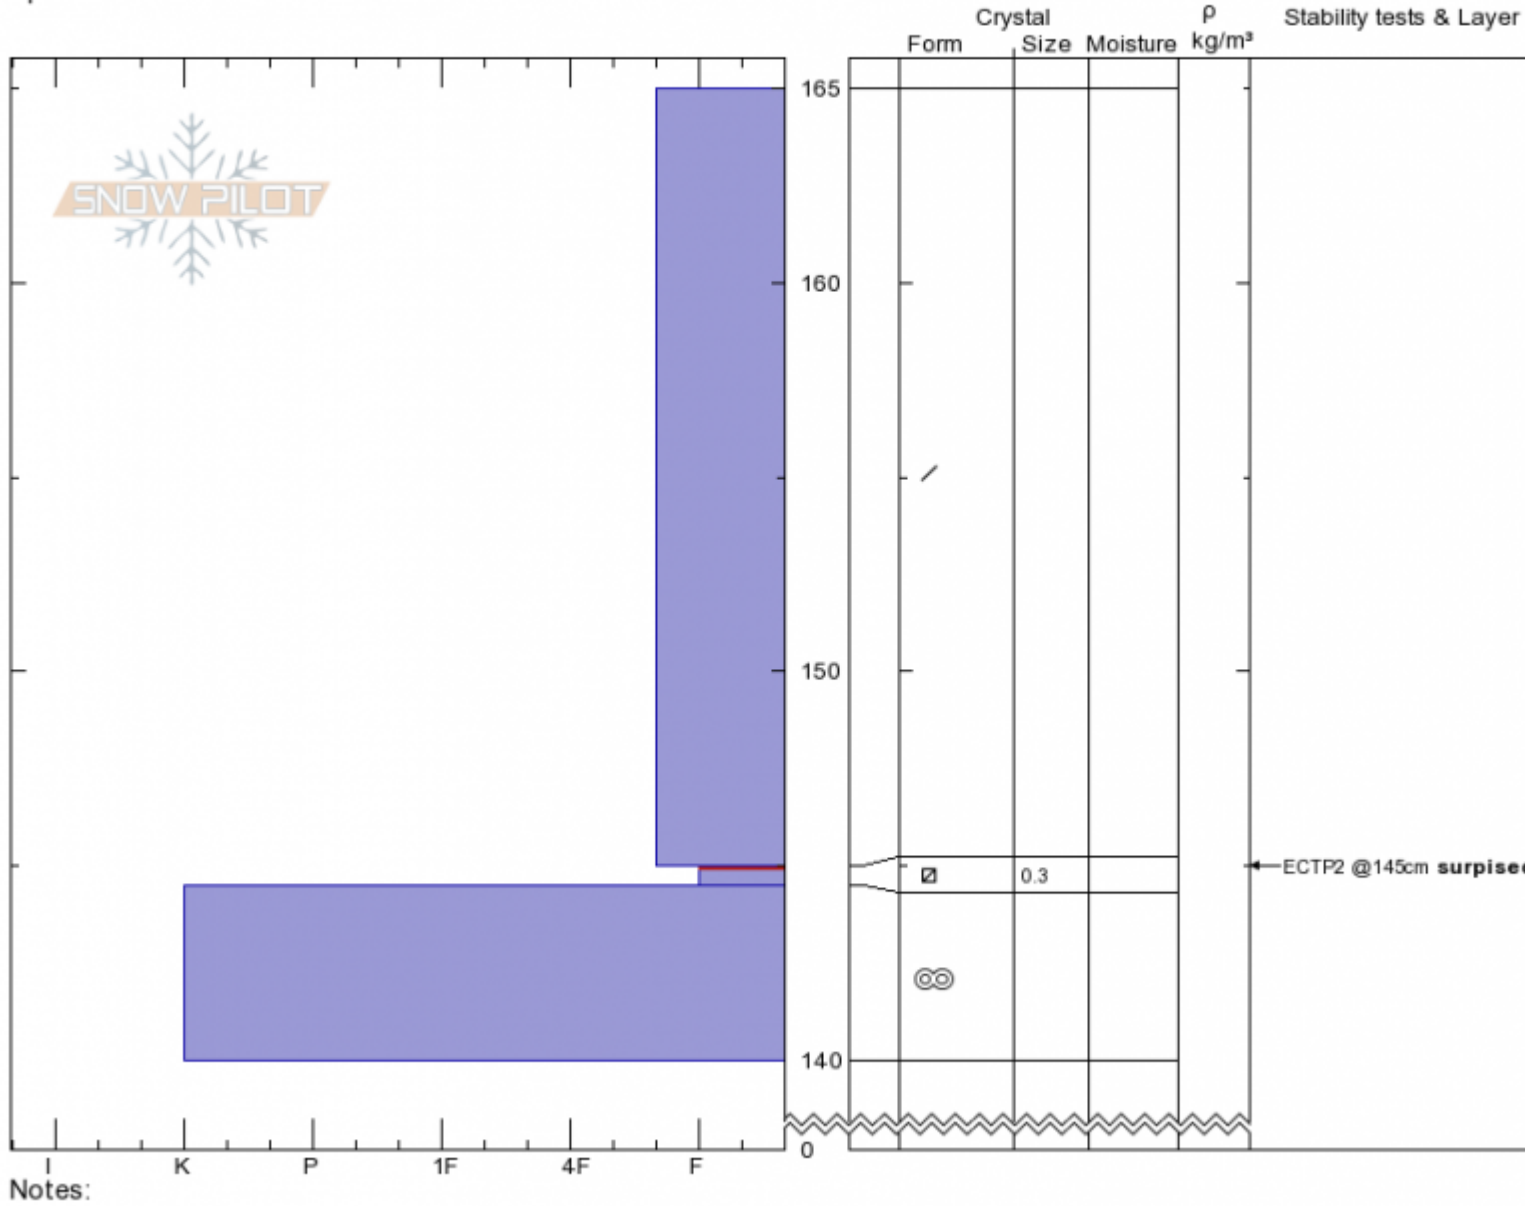

Pika Point
Madison Range-S
MT
Elevation: 9467 ft
Aspect: 110°
Specifics:

Doug Chabot-Admin
03/27/2020 - 9:30am
Co-ord: 44.97915N, -111.31206W
Slope Angle: 25°
Wind Loading: previous

Stability: Fair
Air Temperature: -10°C
Sky Cover: SCT
Precipitation: NO
Wind:

HS:165 Layer Notes:
145-144.5cm: Problematic layer

Advisory Region
Southern Madison
Longitude
-111.31W
Latitude
44.97N
Southern Madison, 2020-03-28