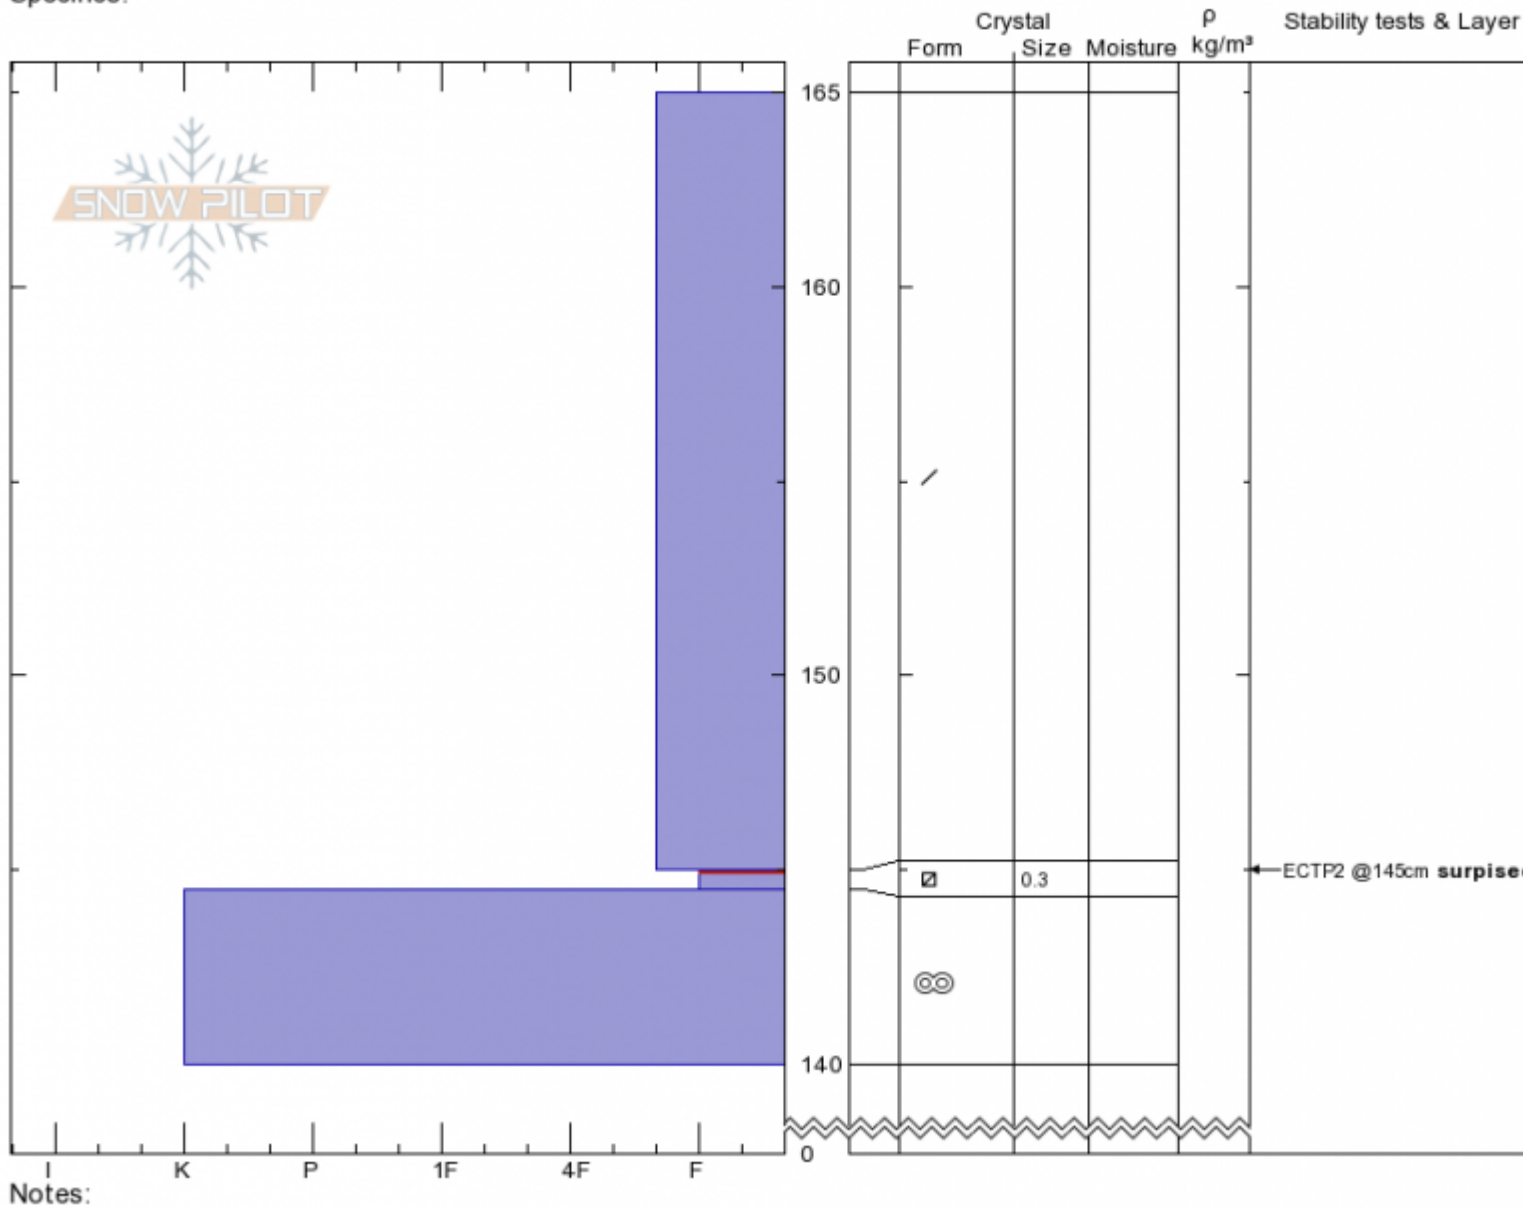

Pika Point
Madison Range-S
MT
 Elevation: **9467 ft**
 Aspect: **110°**
 Specifics:

Doug Chabot-Admin
03/27/2020 - 9:30am
 Co-ord: **44.97915N, -111.31206W**
 Slope Angle: **25°**
 Wind Loading: **previous**

Stability: **Fair**
 Air Temperature: **-10°C**
 Sky Cover: **SCT**
 Precipitation: **NO**
 Wind:

HS: **165** Layer Notes:
 145-144.5cm: **Problematic layer**

Advisory Region
 Southern Madison
 Longitude
 -111.31W
 Latitude
 44.97N
 Southern Madison, 2020-03-28