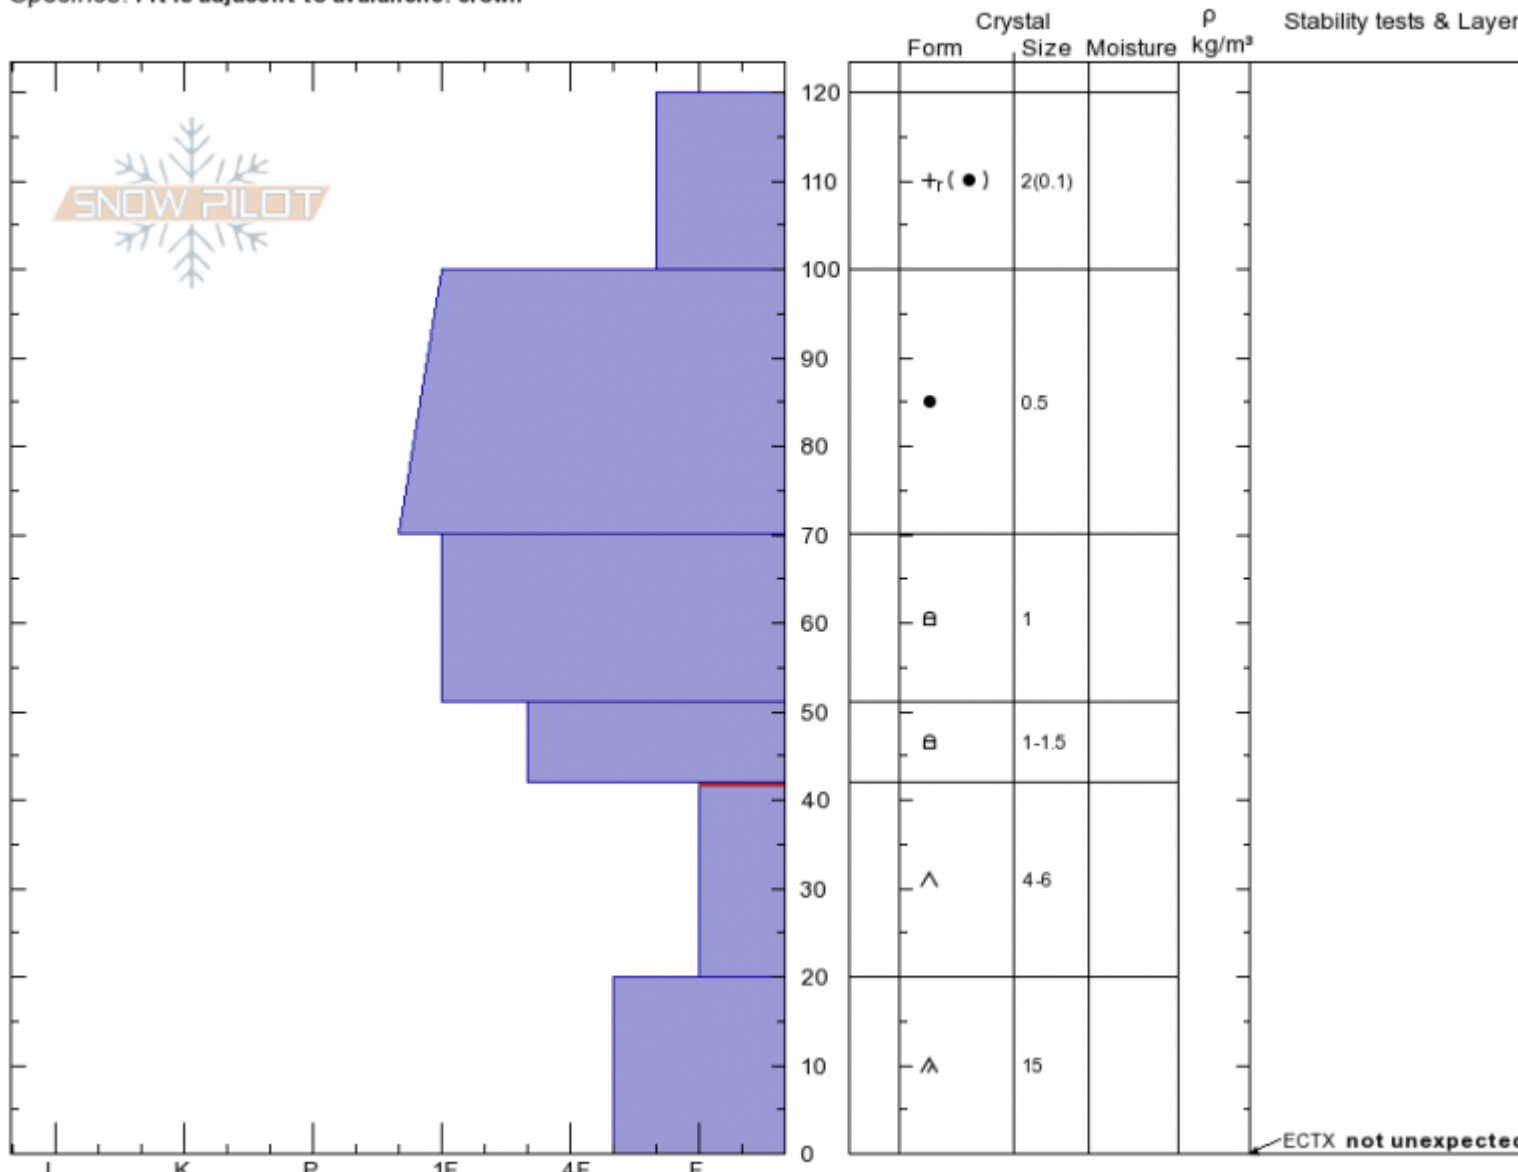

Groomer Crown Profile Doug Chabot-Admin
Gallatin Range-N 02/28/2020 - 11:30am
MT Co-ord: 45.38528N, -111.06987W
 Elevation: 7802 ft Slope Angle: 38°
 Aspect: 270° Wind Loading: no
 Specifics: Pit is adjacent to avalanche: crown

Stability: **Poor**
 Air Temperature: **0.5°C**
 Sky Cover: **CLR**
 Precipitation: **NO**
 Wind: **Calm**

HS:120 Layer Notes:
 42-20cm: **Problematic layer**

Notes: This avalanche was triggered by a groomer at 8:15 p.m. on 2/27. Info is here: <https://www.mtavalanche.com/node/22269>

Advisory Region
 Northern Gallatin
 Longitude
 -111.22W
 Latitude
 45.45N

Avalanche Details: [Snowcat triggered avalanche in Swan Creek](#)
 Northern Gallatin, 2020-02-29