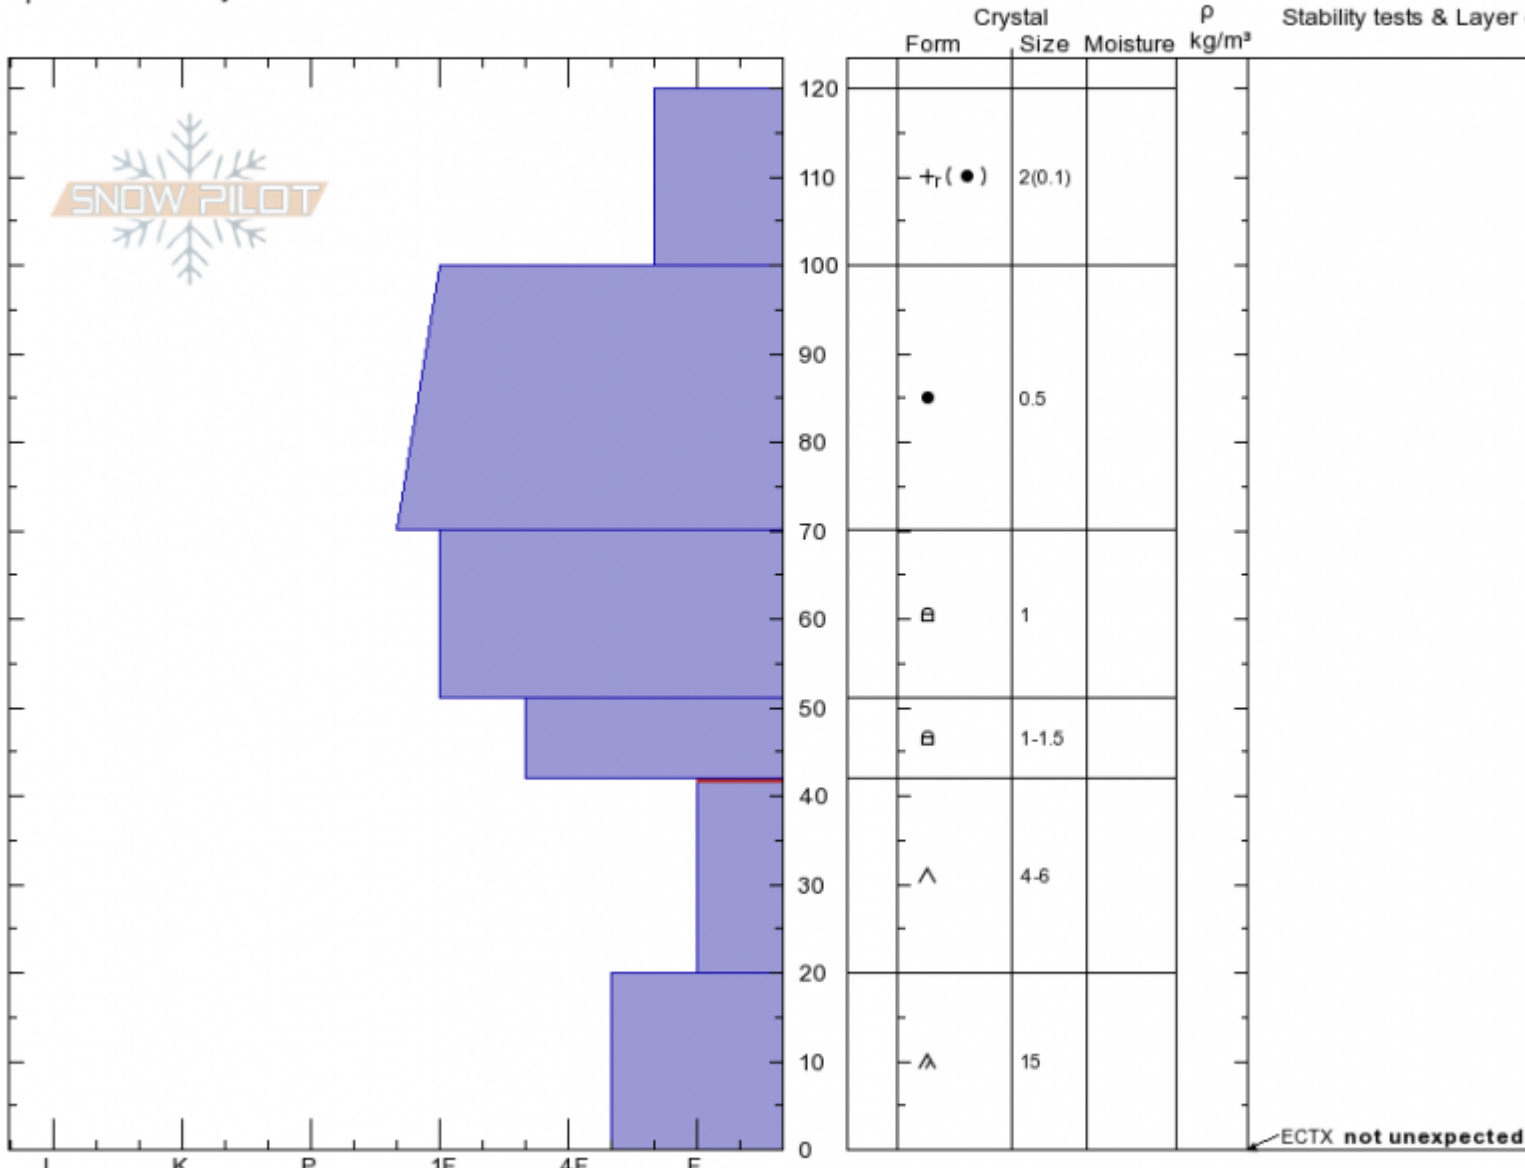

**Groomer Crown Profile** Doug Chabot-Admin  
**Gallatin Range-N** 02/28/2020 - 11:30am  
**MT** Co-ord: 45.38528N, -111.06987W  
 Elevation: 7802 ft Slope Angle: 38°  
 Aspect: 270° Wind Loading: no  
 Specifics: Pit is adjacent to avalanche: crown

Stability: **Poor**  
 Air Temperature: **0.5°C**  
 Sky Cover: **CLR**  
 Precipitation: **NO**  
 Wind: **Calm**

HS:120 Layer Notes:  
 42-20cm: **Problematic layer**

Notes: This avalanche was triggered by a groomer at 8:15 p.m. on 2/27. Info is here: <https://www.mtavalanche.com/node/22269>

Advisory Region  
 Northern Gallatin  
 Longitude  
 -111.22W  
 Latitude  
 45.45N

**Avalanche Details:** [Snowcat triggered avalanche in Swan Creek](#)  
 Northern Gallatin, 2020-02-29