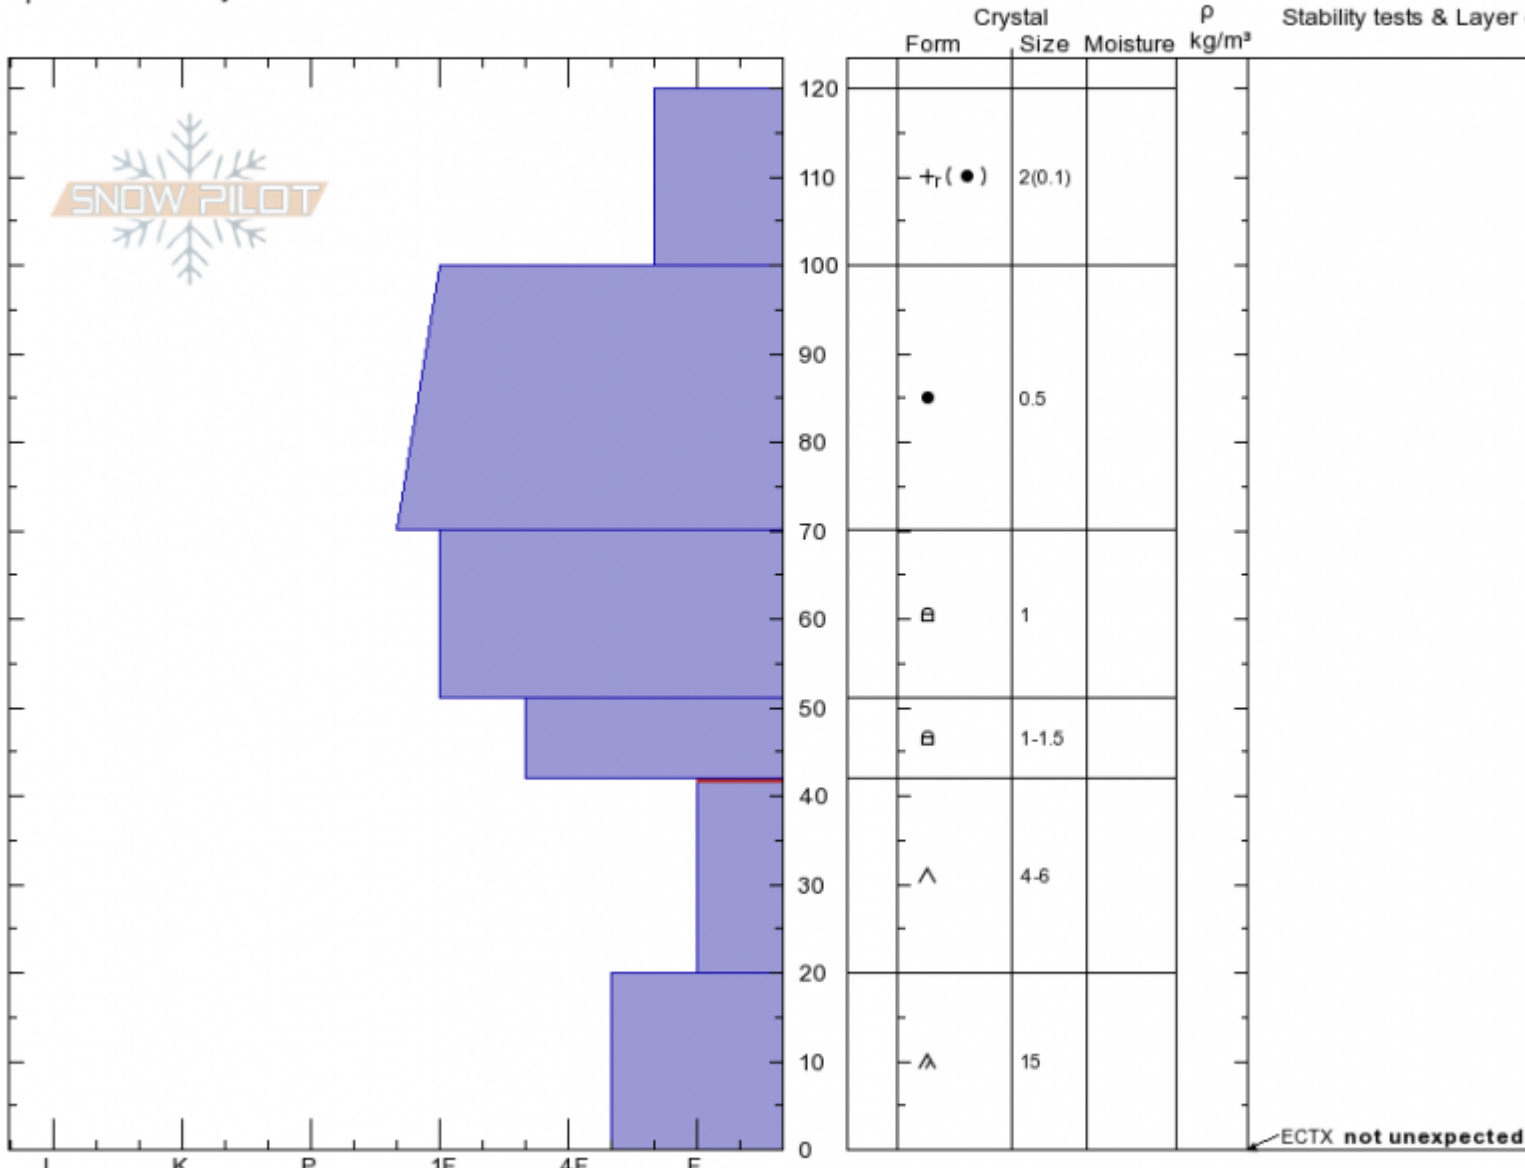

Groomer Crown Profile Doug Chabot-Admin
 Gallatin Range-N 02/28/2020 - 11:30am
 MT Co-ord: 45.38528N, -111.06987W
 Elevation: 7802 ft Slope Angle: 38°
 Aspect: 270° Wind Loading: no
 Specifics: Pit is adjacent to avalanche: crown

Stability: **Poor**
 Air Temperature: **0.5°C**
 Sky Cover: **CLR**
 Precipitation: **NO**
 Wind: **Calm**

HS:120 Layer Notes:
 42-20cm: **Problematic layer**

Notes: This avalanche was triggered by a groomer at 8:15 p.m. on 2/27. Info is here: <https://www.mtavalanche.com/node/22269>

Advisory Region
 Northern Gallatin
 Longitude
 -111.22W
 Latitude
 45.45N

Avalanche Details: [Snowcat triggered avalanche in Swan Creek](#)
 Northern Gallatin, 2020-02-29