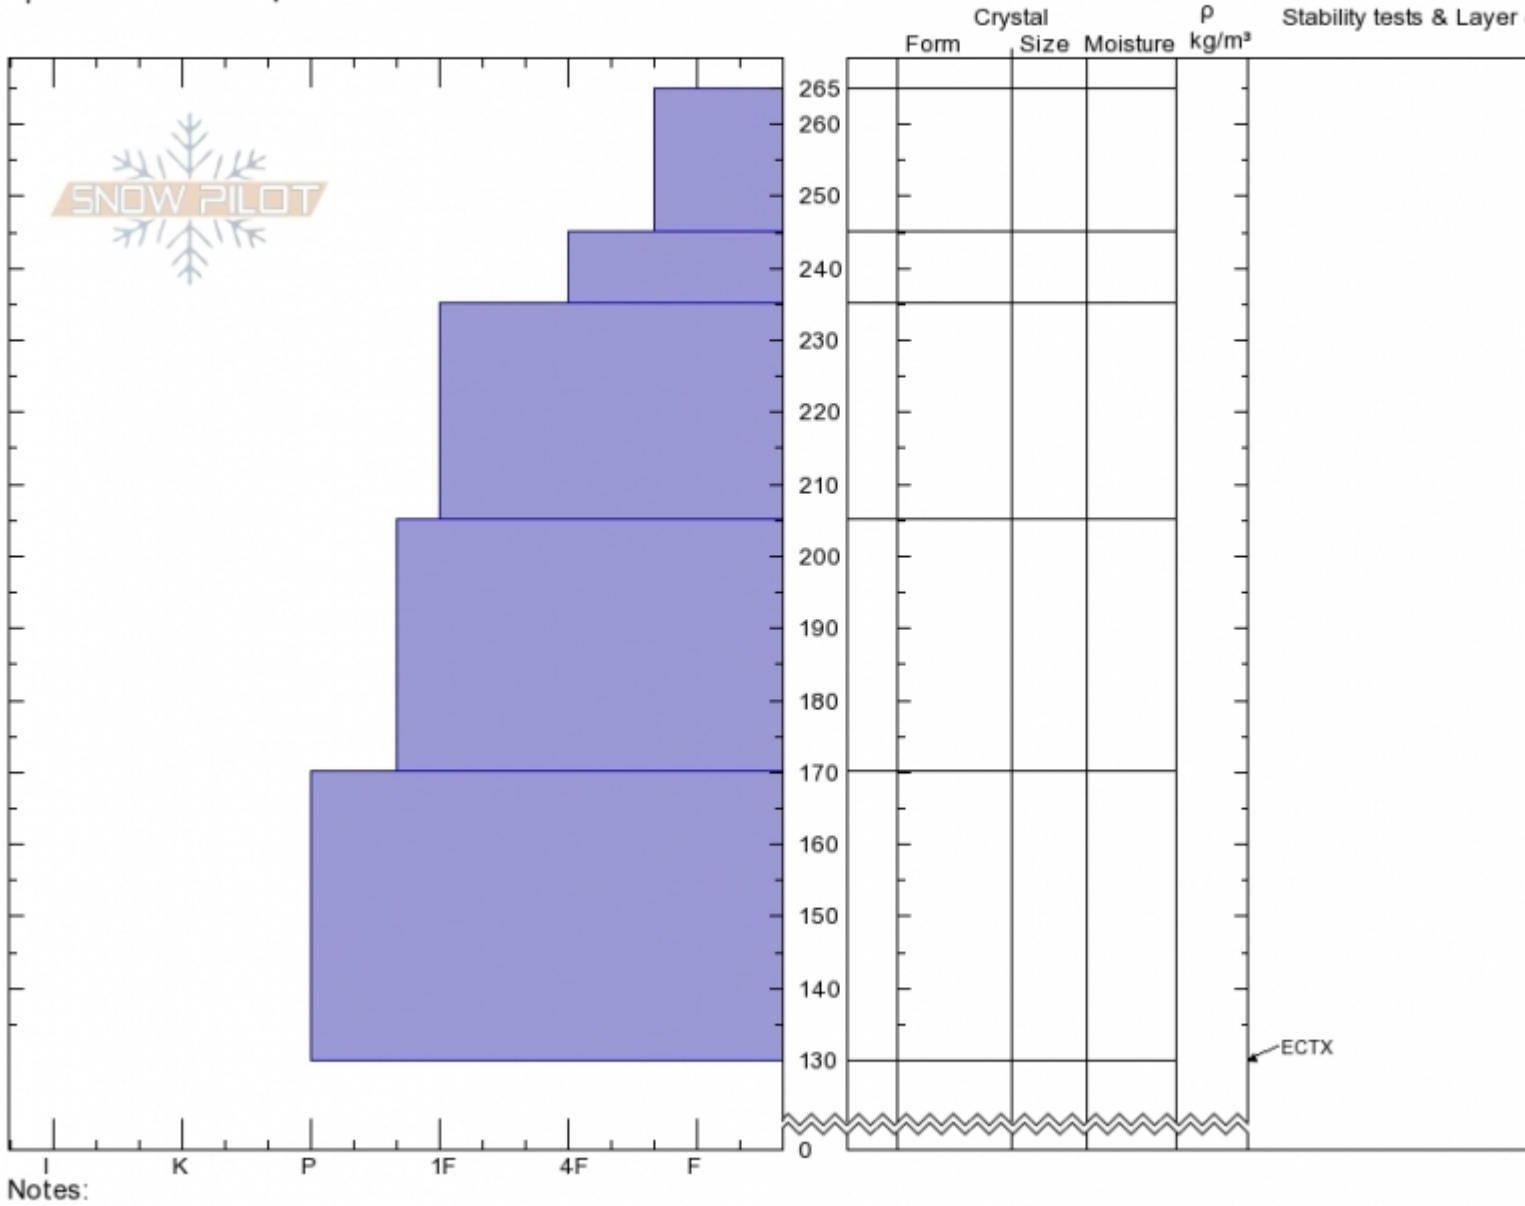

Republic Creek
Beartooths
MT
 Elevation: **9800 ft**
 Aspect: **240°**
 Specifics: **We skied slope**

Spencer Jonas
02/24/2020 - 1:30pm
 Co-ord: **44.98517N, -109.92538W**
 Slope Angle: **28°**
 Wind Loading:

Stability:
 Air Temperature:
 Sky Cover: **BKN**
 Precipitation: **NO**
 Wind: **S Light Breeze**

HS:**265** Layer Notes:
 PS:**20**

Advisory Region
 Cooke City
 Longitude
 -109.94W
 Latitude
 44.99N

Forecast link: [GNFAC Avalanche Forecast for Tue Feb 25, 2020](#)
 Cooke City, 2020-02-24