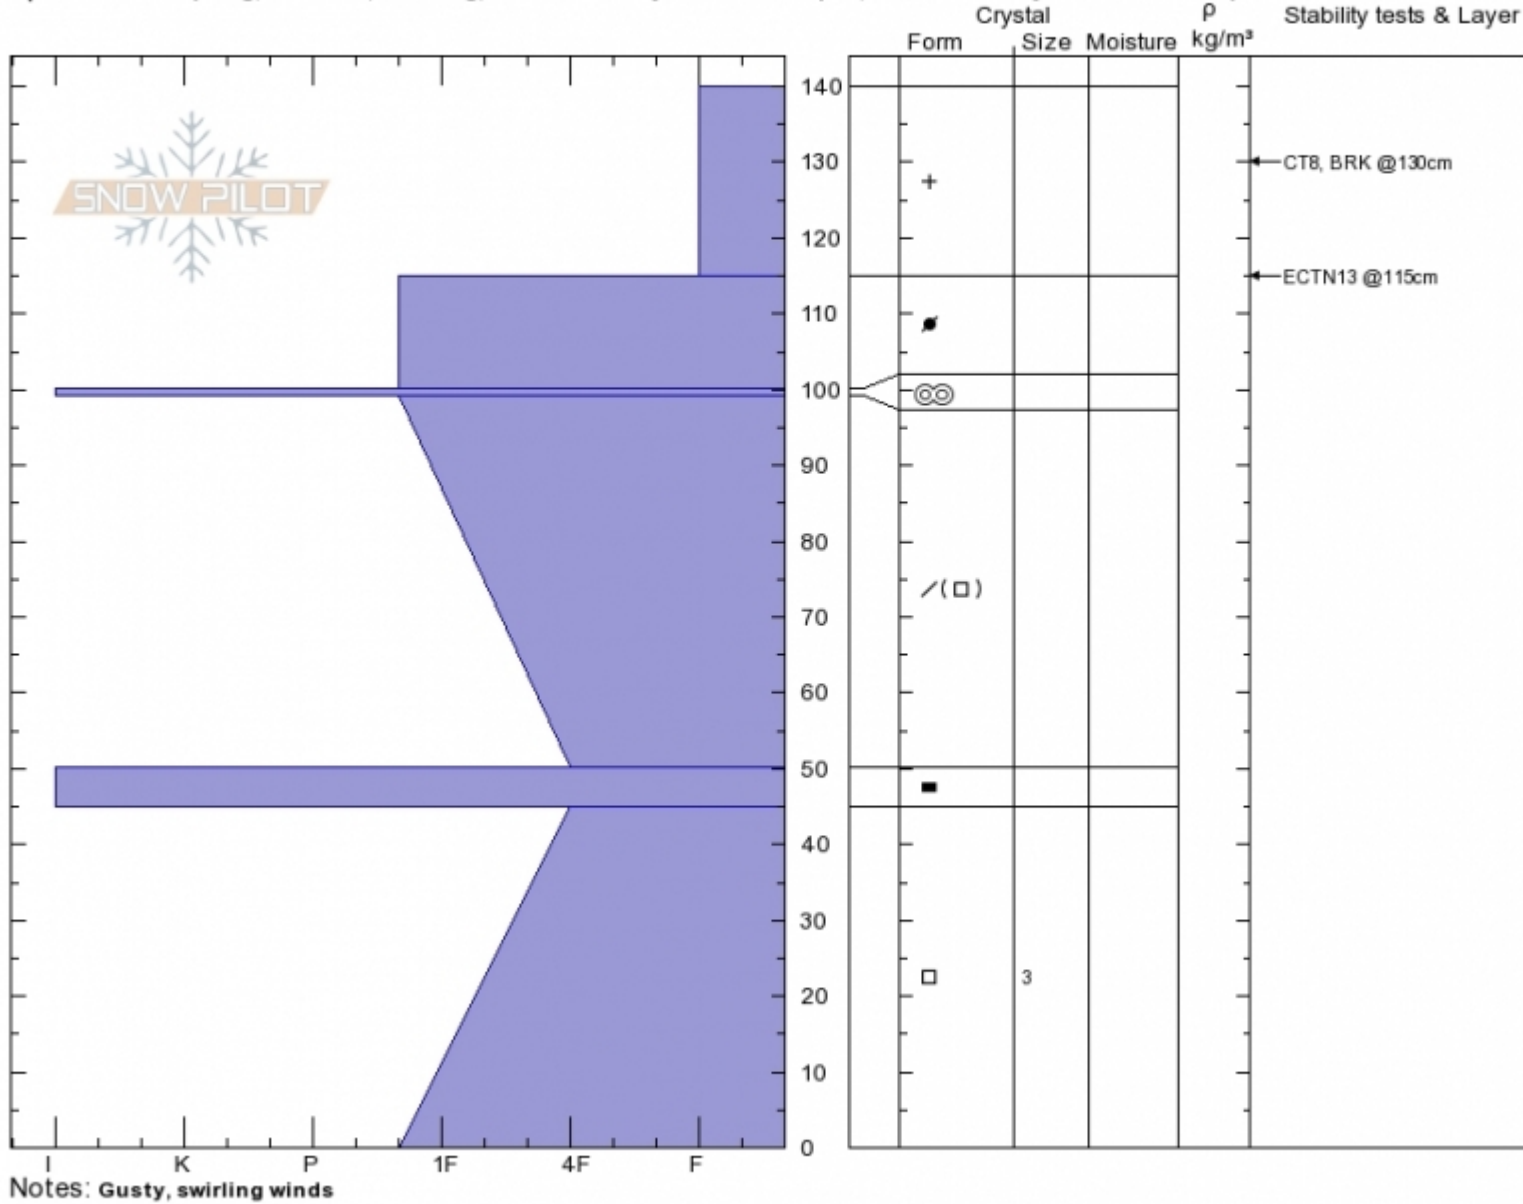

Flathead Pass South
 Bridger Range
 MT
 Elevation: 7240 ft
 Aspect: NE

Ryan Locati
 02/04/2020 - 12:00pm
 Co-ord:
 Slope Angle: 19°
 Wind Loading: yes

Stability: **Poor**
 Air Temperature: 20°C
 Sky Cover: CLR
 Precipitation: NO
 Wind: **Moderate**

HS:140 Layer Notes:
 PF:100 100-99cm:Problematic layer
 PS:15

Specifics: Collapsing, localized; Cracking; Recent activity on similar slopes; Recent activity on different slopes

Advisory Region
 Bridger Range
 Longitude
 -111.02W
 Latitude
 45.97N

Avalanche Details: [Collapsing, cracking and recent natural avalanche in northern Bridgers](#)
 Bridger Range, 2020-02-04