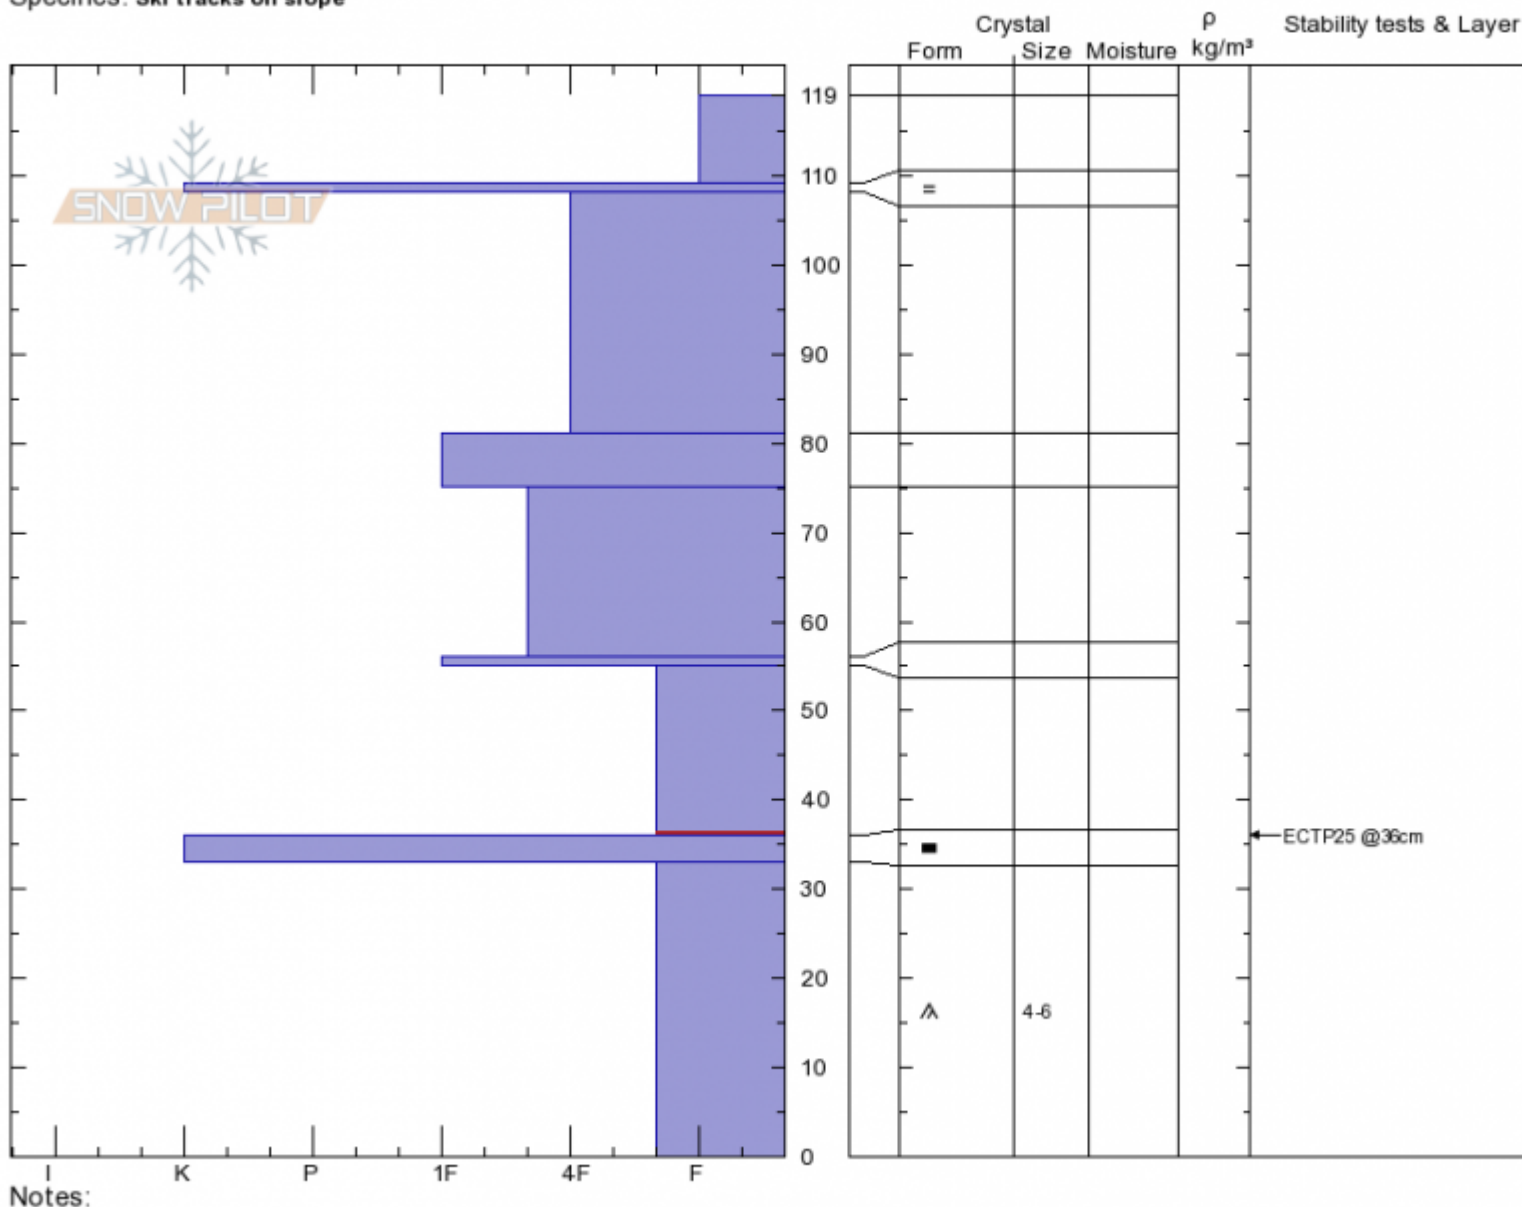

Tyler's Slope
Madison Range-N
MT
Elevation: 9086 ft
Aspect: 240°
Specifics: Ski tracks on slope

Doug Chabot-Admin
01/28/2020 - 11:00am
Co-ord: 45.32433N, -111.38257W
Slope Angle: 35°
Wind Loading:

Stability:
Air Temperature: -6°C
Sky Cover: OVC
Precipitation: S1
Wind: Calm

HS:119 Layer Notes:
55-36cm: Problematic layer

Advisory Region
Northern Madison
Longitude
-111.39W
Latitude
45.34N

Forecast link: [GNFAC Avalanche Forecast for Wed Jan 29, 2020](#)
Northern Madison, 2020-01-28