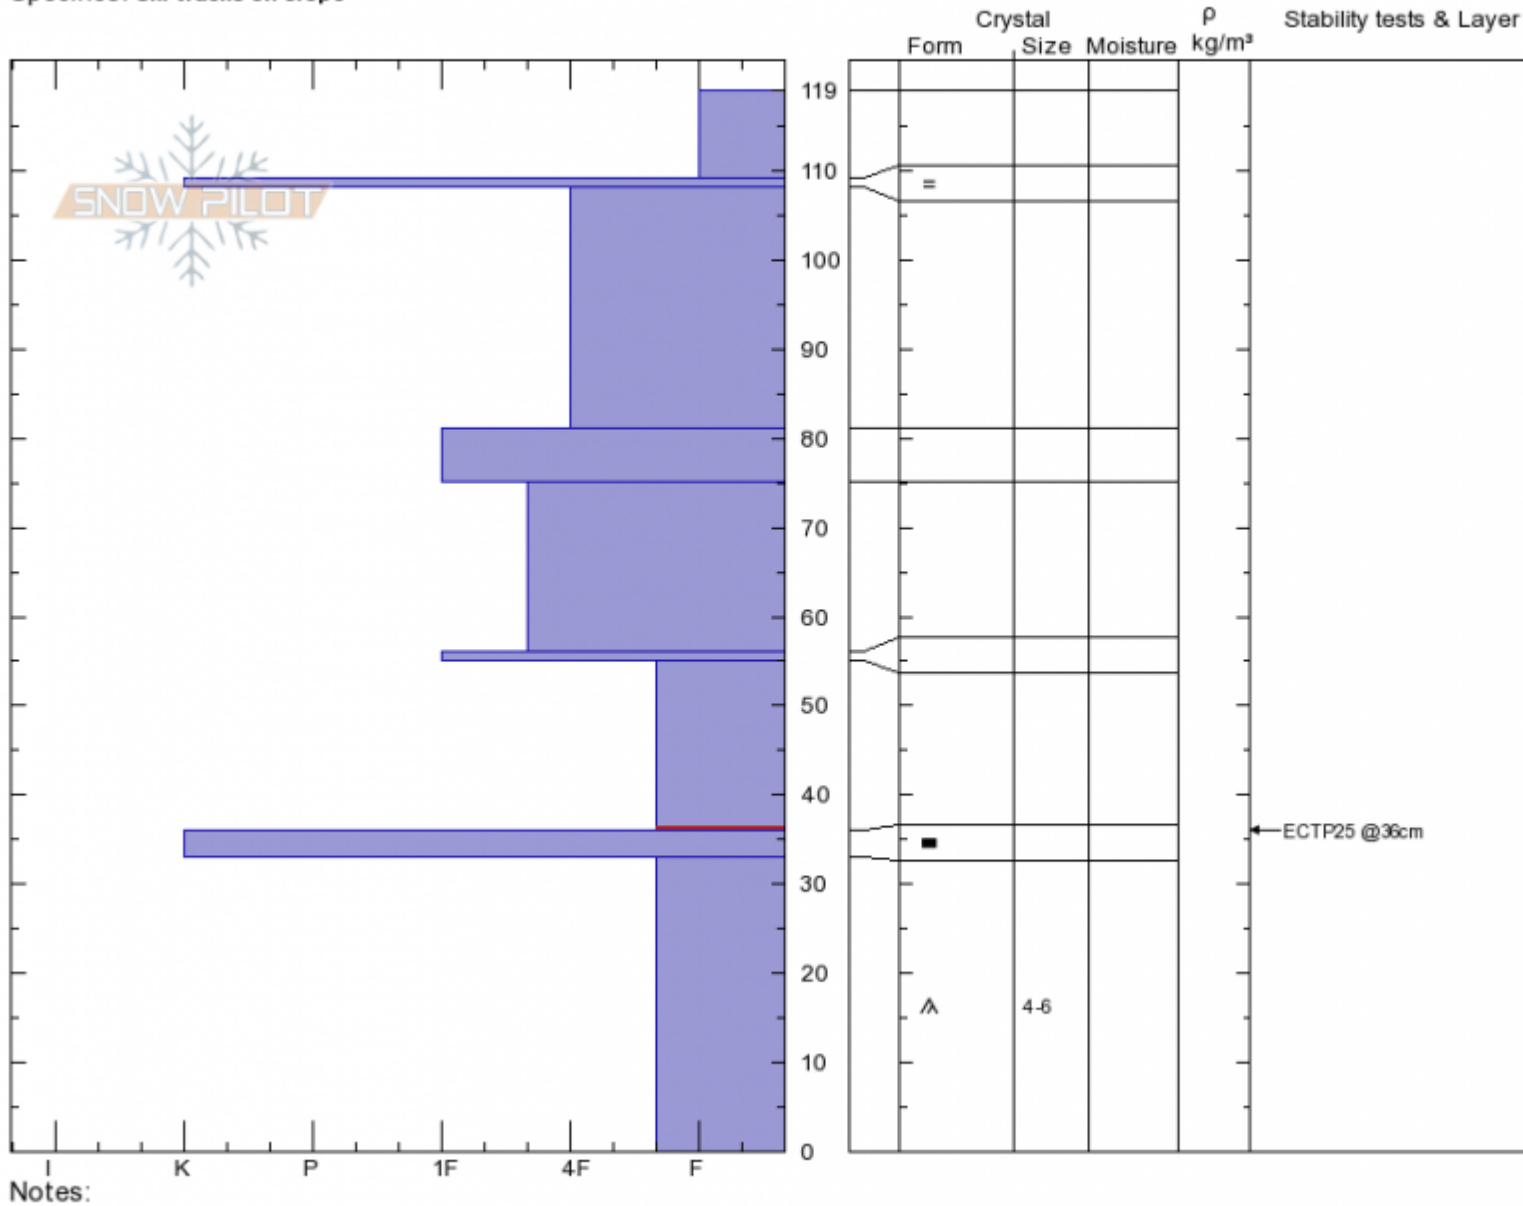

Tyler's Slope
Madison Range-N
MT
 Elevation: **9086 ft**
 Aspect: **240°**
 Specifics: **Ski tracks on slope**

Doug Chabot-Admin
01/28/2020 - 11:00am
 Co-ord: **45.32433N, -111.38257W**
 Slope Angle: **35°**
 Wind Loading:

Stability:
 Air Temperature: **-6°C**
 Sky Cover: **OVC**
 Precipitation: **S1**
 Wind: **Calm**

HS: **119** Layer Notes:
 55-36cm: **Problematic layer**

Advisory Region
 Northern Madison
 Longitude
 -111.39W
 Latitude
 45.34N