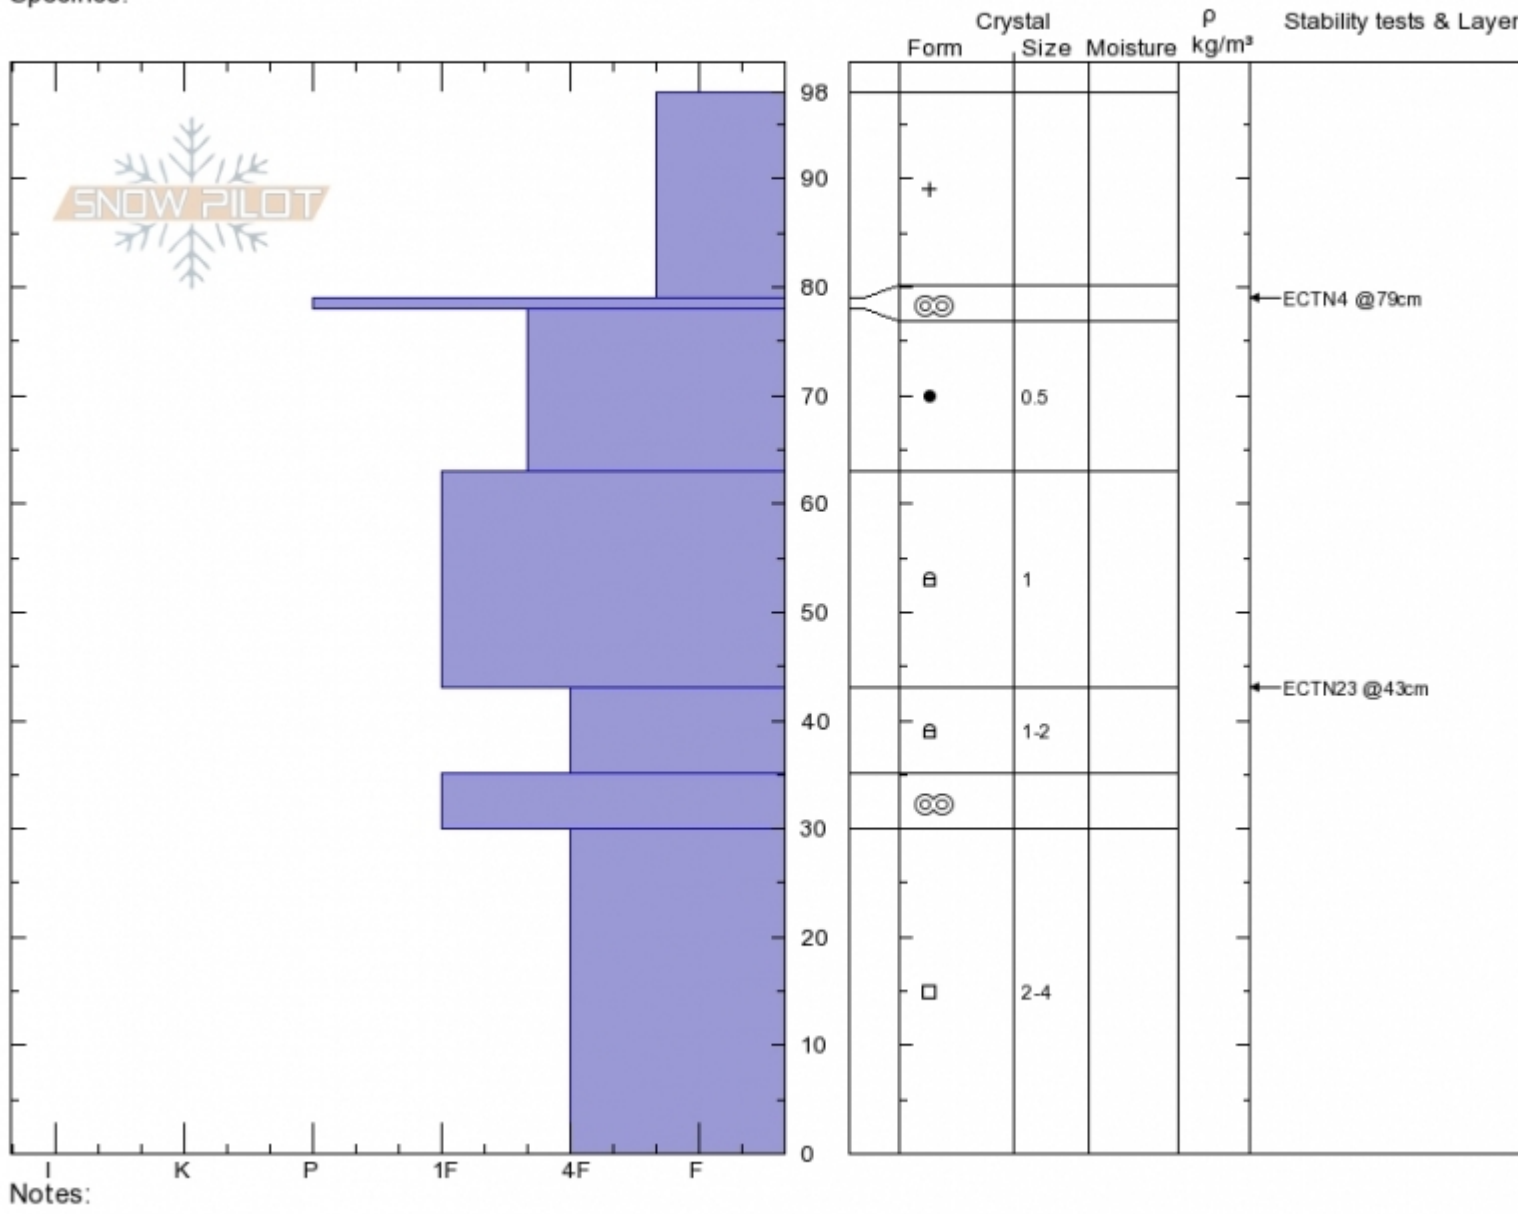

**E Face of Texas Meadow**  
**Bridger Range**  
**MT**  
 Elevation: **7850 ft**  
 Aspect: **80°**  
 Specifics:

**Spencer Jonas**  
**01/27/2020 - 1:30pm**  
 Co-ord: **45.83069N, -110.92756W**  
 Slope Angle: **33°**  
 Wind Loading: **no**

Stability:  
 Air Temperature:  
 Sky Cover: **SCT**  
 Precipitation: **NO**  
 Wind: **W Light Breeze**

HS:98  
PF:98  
PS:30  
Layer Notes:

Advisory Region  
 Bridger Range  
 Longitude  
 -110.93W  
 Latitude  
 45.84N

**Forecast link:** [GNFAC Avalanche Forecast for Tue Jan 28, 2020](#)  
 Bridger Range, 2020-01-27