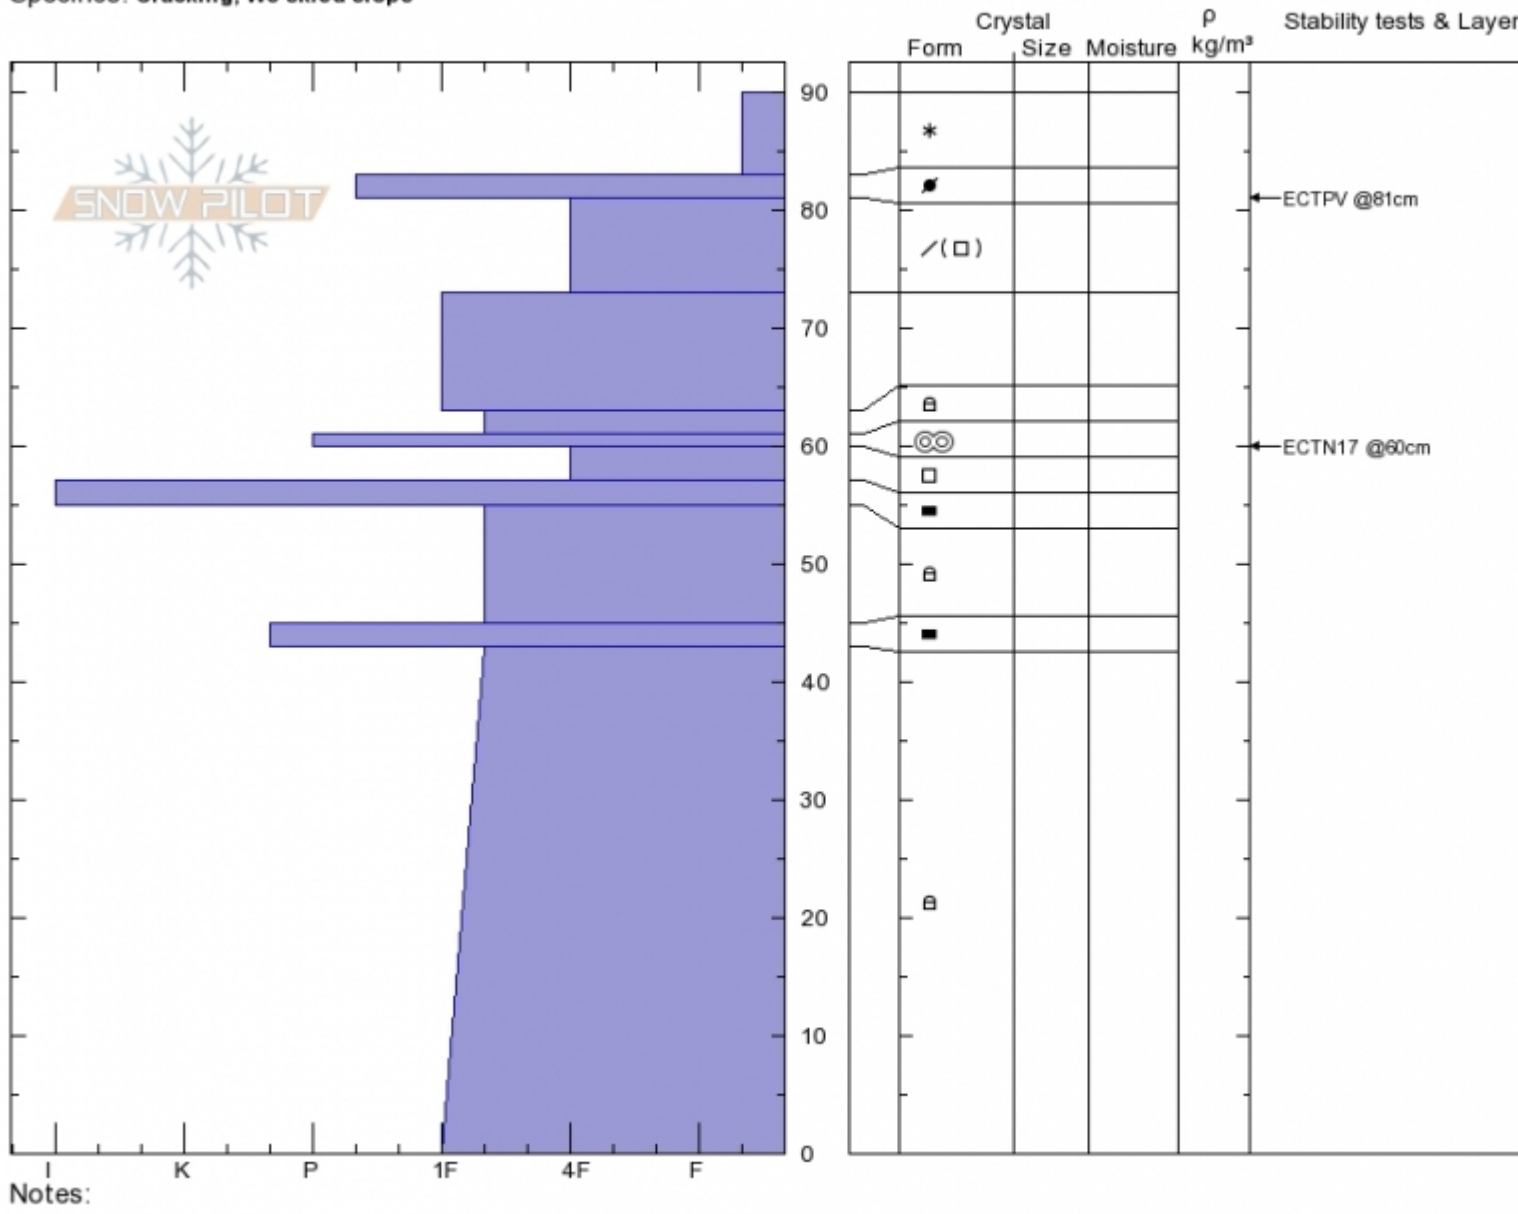

Fairy Lake/Pomp Pk.
 Bridger Range
 MT
 Elevation: 8406 ft
 Aspect: 80°
 Specifics: Cracking; We skied slope

Alex Marienthal
 12/29/2019 - 10:34am
 Co-ord: 45.90768N, -110.96999W
 Slope Angle: 35°
 Wind Loading:

Stability: **Good**
 Air Temperature:
 Sky Cover: **BKN**
 Precipitation: **S-1**
 Wind: **Calm**

HS:90 Layer Notes:

Advisory Region
 Bridger Range
 Longitude
 -110.96W
 Latitude
 45.90N

Forecast link: [GNFAC Avalanche Forecast for Tue Dec 31, 2019](#)
 Bridger Range, 2019-12-29