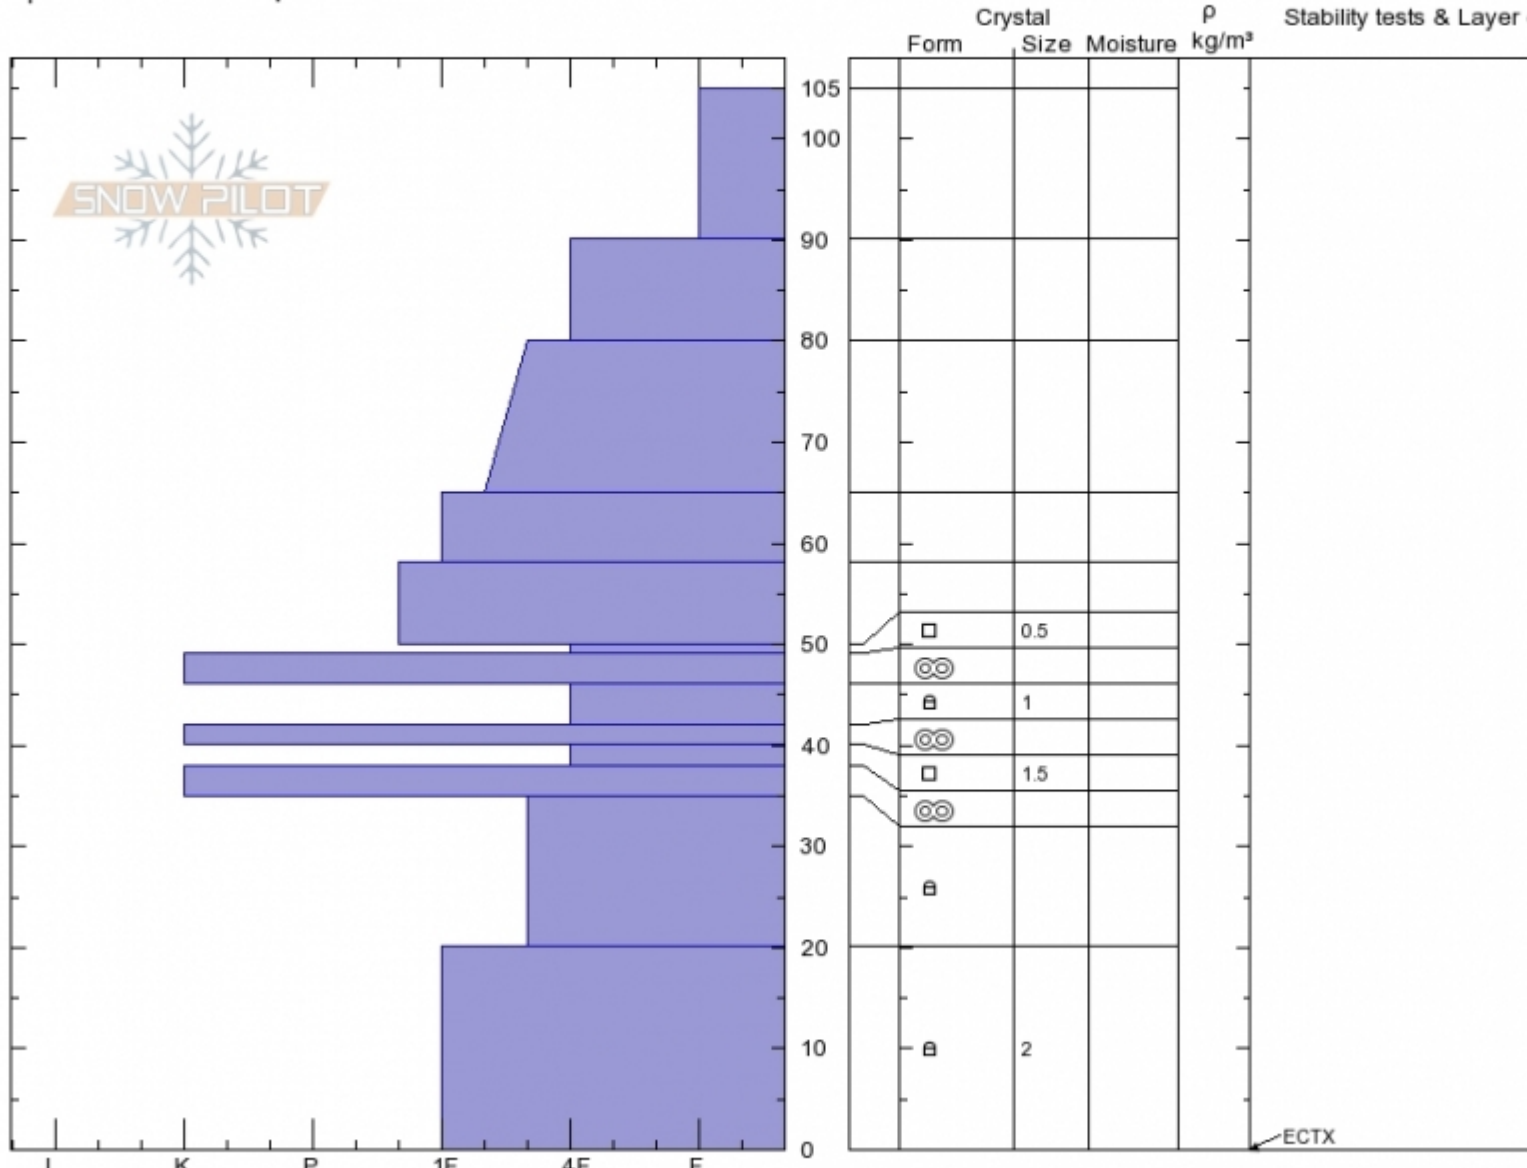

east Mt. Republic
Absaroka Range
MT
Elevation: 9378 ft
Aspect: 108°
Specifics: We skied slope

Beau Fredlund
12/17/2019 - 11:00am
Co-ord: 45.00537N, -109.94428E
Slope Angle: 29°
Wind Loading:

Stability:
Air Temperature:
Sky Cover: BKN
Precipitation: NO
Wind: SW

HS:105 Layer Notes:
50-49cm: Problematic layer

Notes: Localized wind effect, and drifts that were pencil hard and were sensitive to the weight of a skier, in areas along the NE ridge (f... winds). These areas did not appear to be widespread. One natural avalanche observed on an upper elevation east/NE aspect ne... left of the Fin. The avalanche appeared to have started from a cornice fall.

Advisory Region
Cooke City
Longitude
-109.96W
Latitude
45.00N

Avalanche Details: [The Fin Avalanche](#)
Cooke City, 2019-12-18