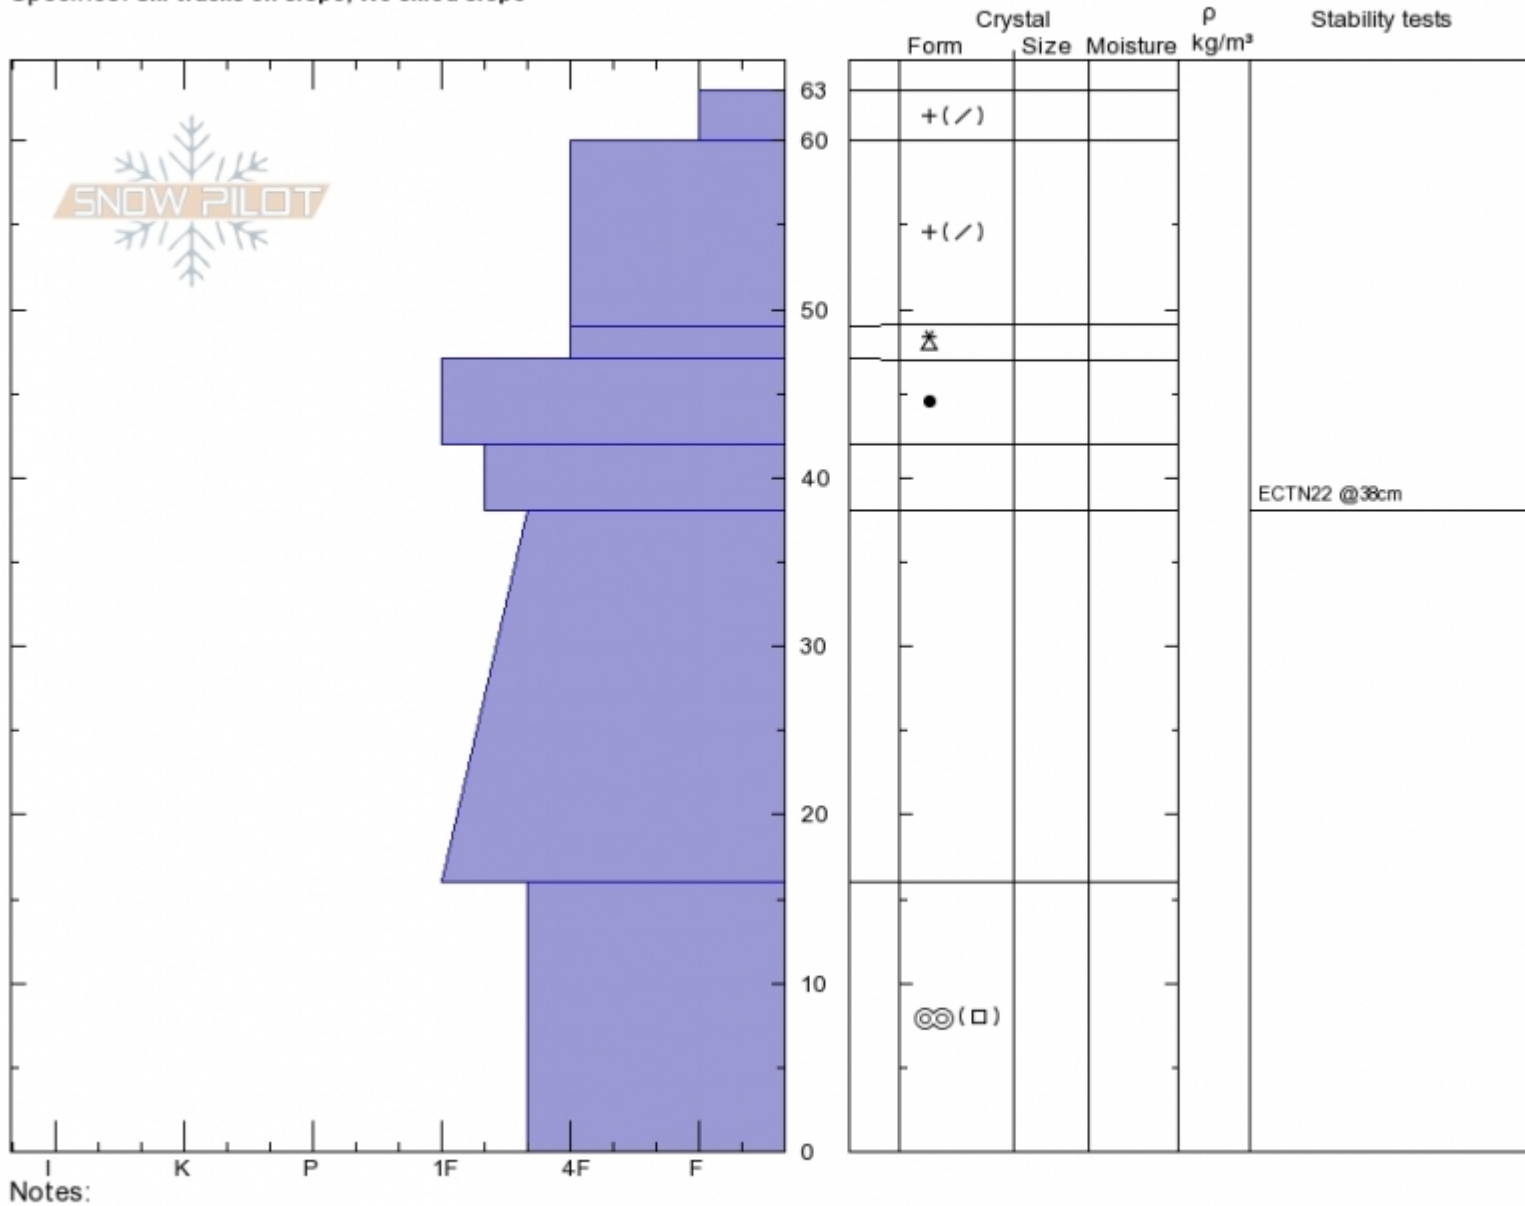

Lower Reefer Chute
Bridger Range
MT
 Elevation: **8082 ft**
 Aspect: **20°**
 Specifics: **Ski tracks on slope; We skied slope**

Alex Marienthal
10/27/2019 - 11:15am
 Co-ord: **45.82920N, -110.93093W**
 Slope Angle: **32°**
 Wind Loading: **no**

Stability: **Good**
 Air Temperature: **-17°C**
 Sky Cover: **BKN**
 Precipitation: **S-1**
 Wind: **W Light Breeze**

HS:**63**
 Stability Test Notes

Layer No

Advisory Region
 Bridger Range
 Longitude
 -110.93W
 Latitude
 45.83N