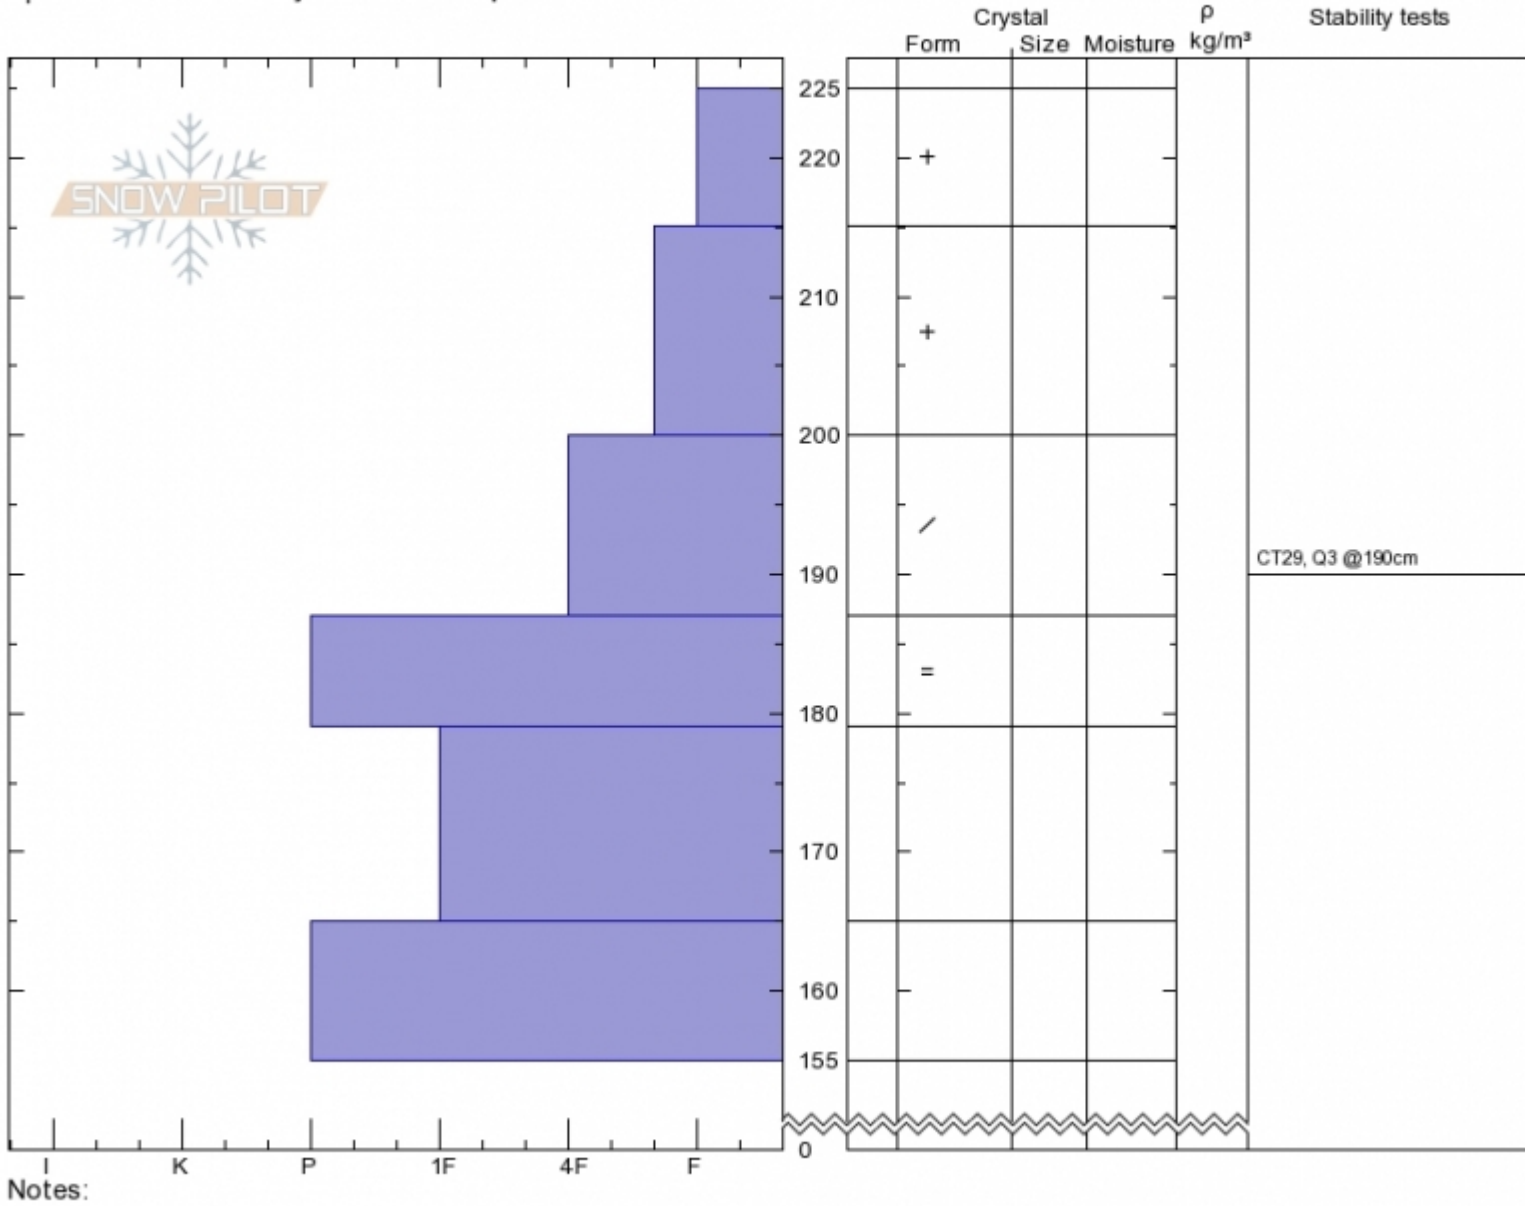

Top of Sometimes
Bridger Range
MT
Elevation: 8450 ft
Aspect: 65°
Specifics: Recent activity on different slopes

Alex Marienthal
Fri Apr 12 17:00 2019
Co-ord: 45.81709N, -110.92857W
Slope Angle: 25°
Wind Loading: no

Stability: Fair
Air Temperature:
Sky Cover: BKN
Precipitation: NO
Wind: Calm

HS225
Stability Test Notes

Layer No

Advisory Region
Bridger Range
Bridger Range, 2019-04-19