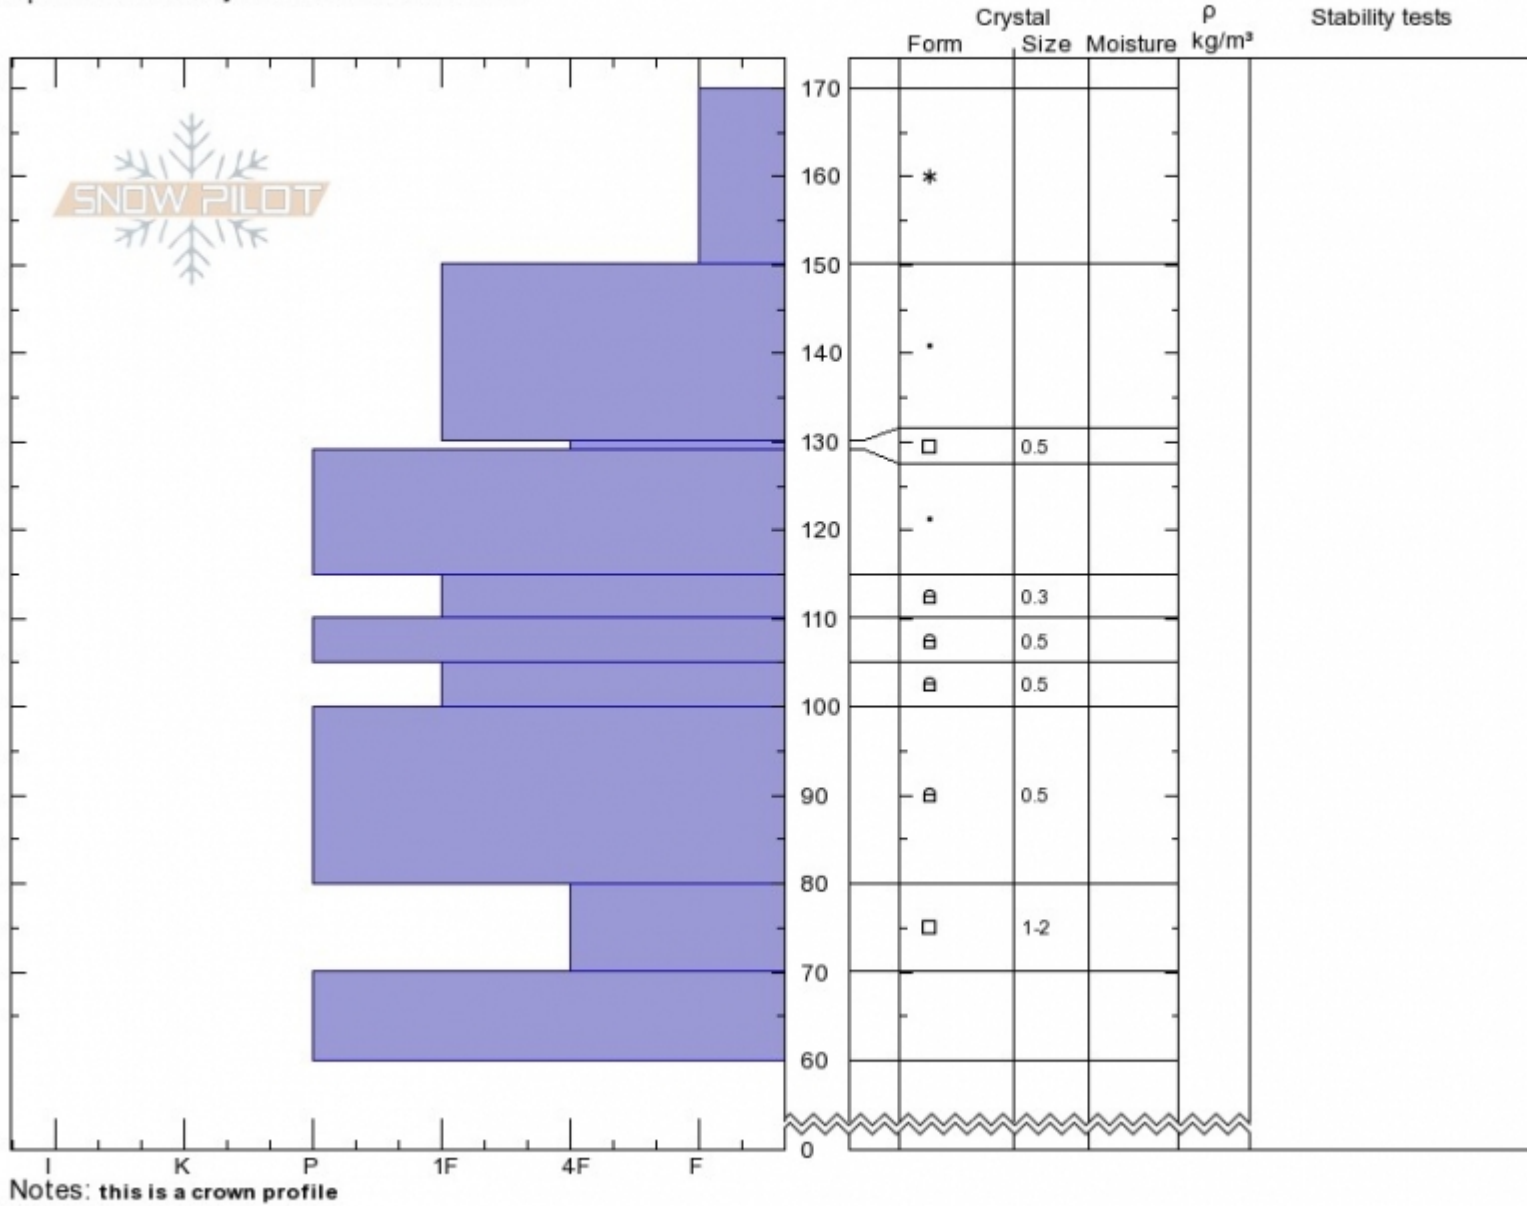

**Forbidden Triangle**  
**Tobacco Roots**  
**MT**  
 Elevation: **9000 ft**  
 Aspect: **105°**  
 Specifics: **Pit is adjacent to avalanche: crown**

**Spencer Jonas**  
**Mon Jan 28 14:00 2019**  
 Co-ord: **45.54184N, -111.99816W**  
 Slope Angle: **36°**  
 Wind Loading:

Stability:  
 Air Temperature: **-15°C**  
 Sky Cover: **CLR**  
 Precipitation: **NO**  
 Wind: **Calm**

Layer No  
 150-170: r  
 70-80: SII  
 70-80: Pro

Advisory Region  
 Out of Advisory Area  
**Avalanche Details:** [Avalanche Fatality, Tobacco Roots](#)  
 Out of Advisory Area, 2019-01-29