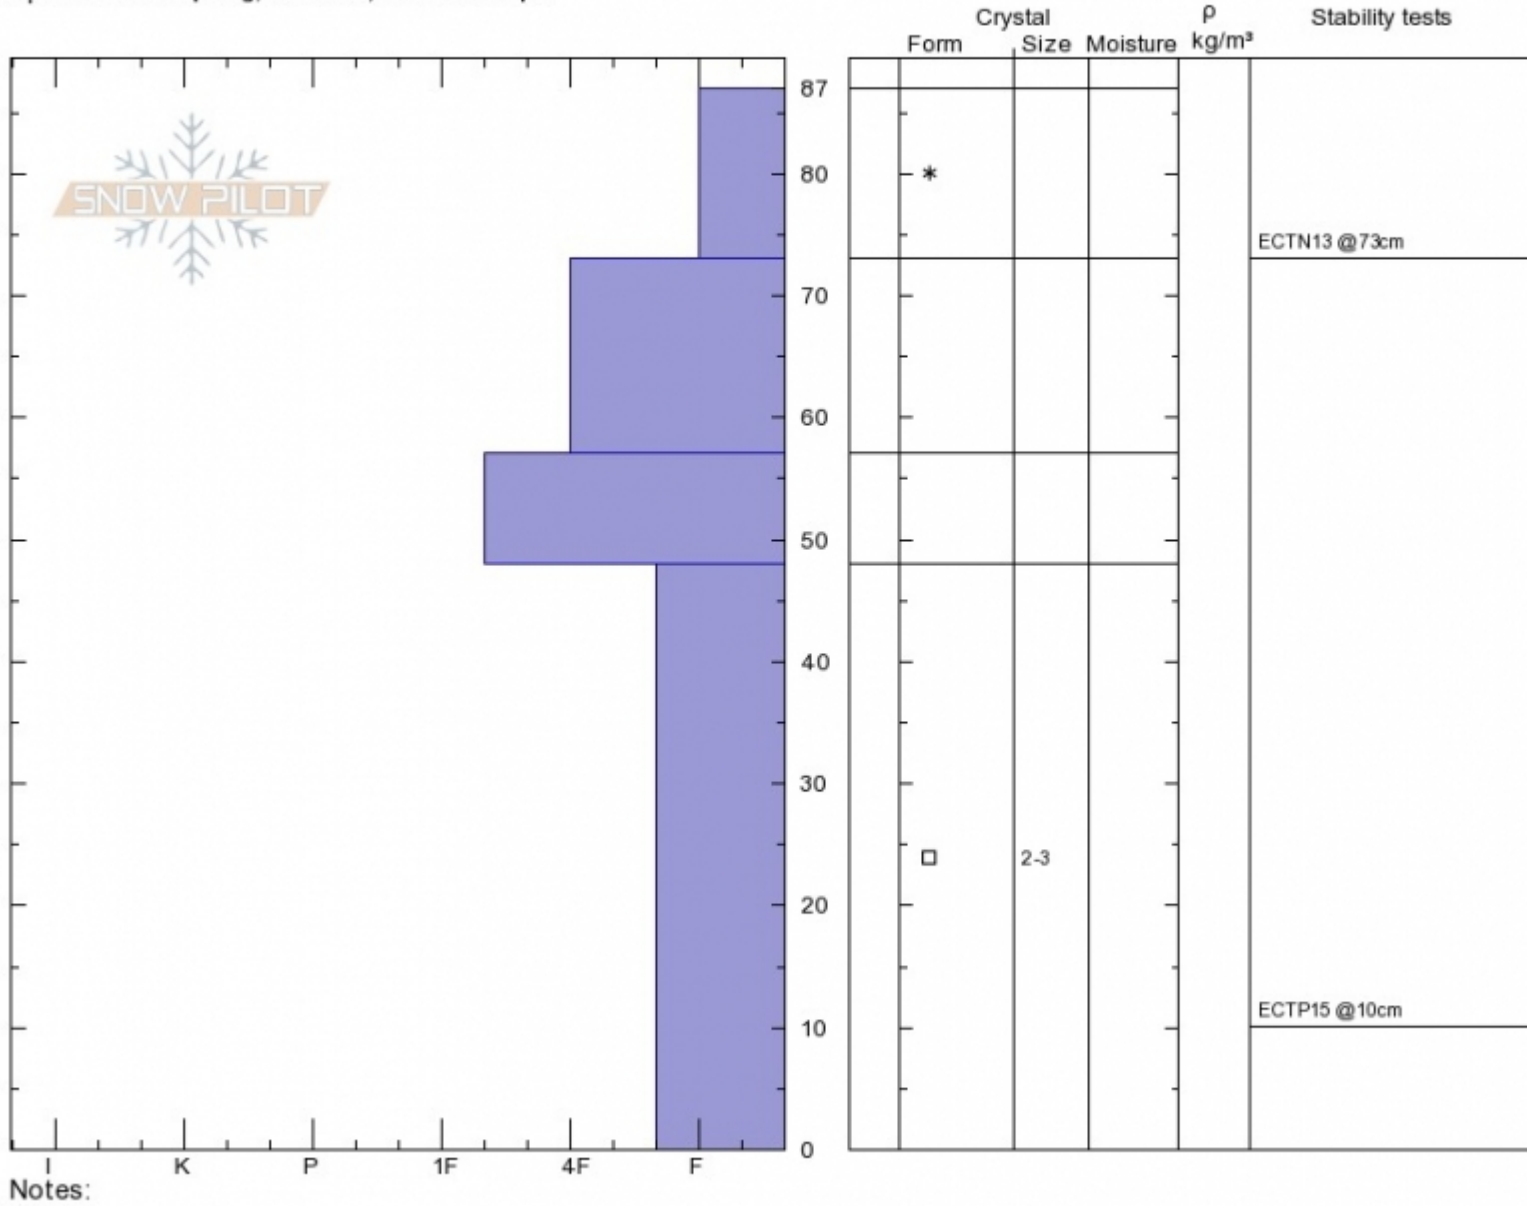

Bacon Rind
Madison Range-S
MT
 Elevation: **8800 ft**
 Aspect: **90°**
 Specifics: **Collapsing, localized; We skied slope**

Spencer Jonas
Sat Dec 22 11:00 2018
 Co-ord:
 Slope Angle: **26°**
 Wind Loading: **no**

Stability:
 Air Temperature:
 Sky Cover: **FEW**
 Precipitation:
 Wind: **Calm**

HS87 PF87
Stability Test Notes

Layer No

Advisory Region
 Southern Madison

Avalanche Details: [Collapsing, "whumphs" at Bacon Rind](#)

Forecast link: [GNFAC Avalanche Forecast for Sun Dec 23, 2018](#)

Southern Madison, 2018-12-22