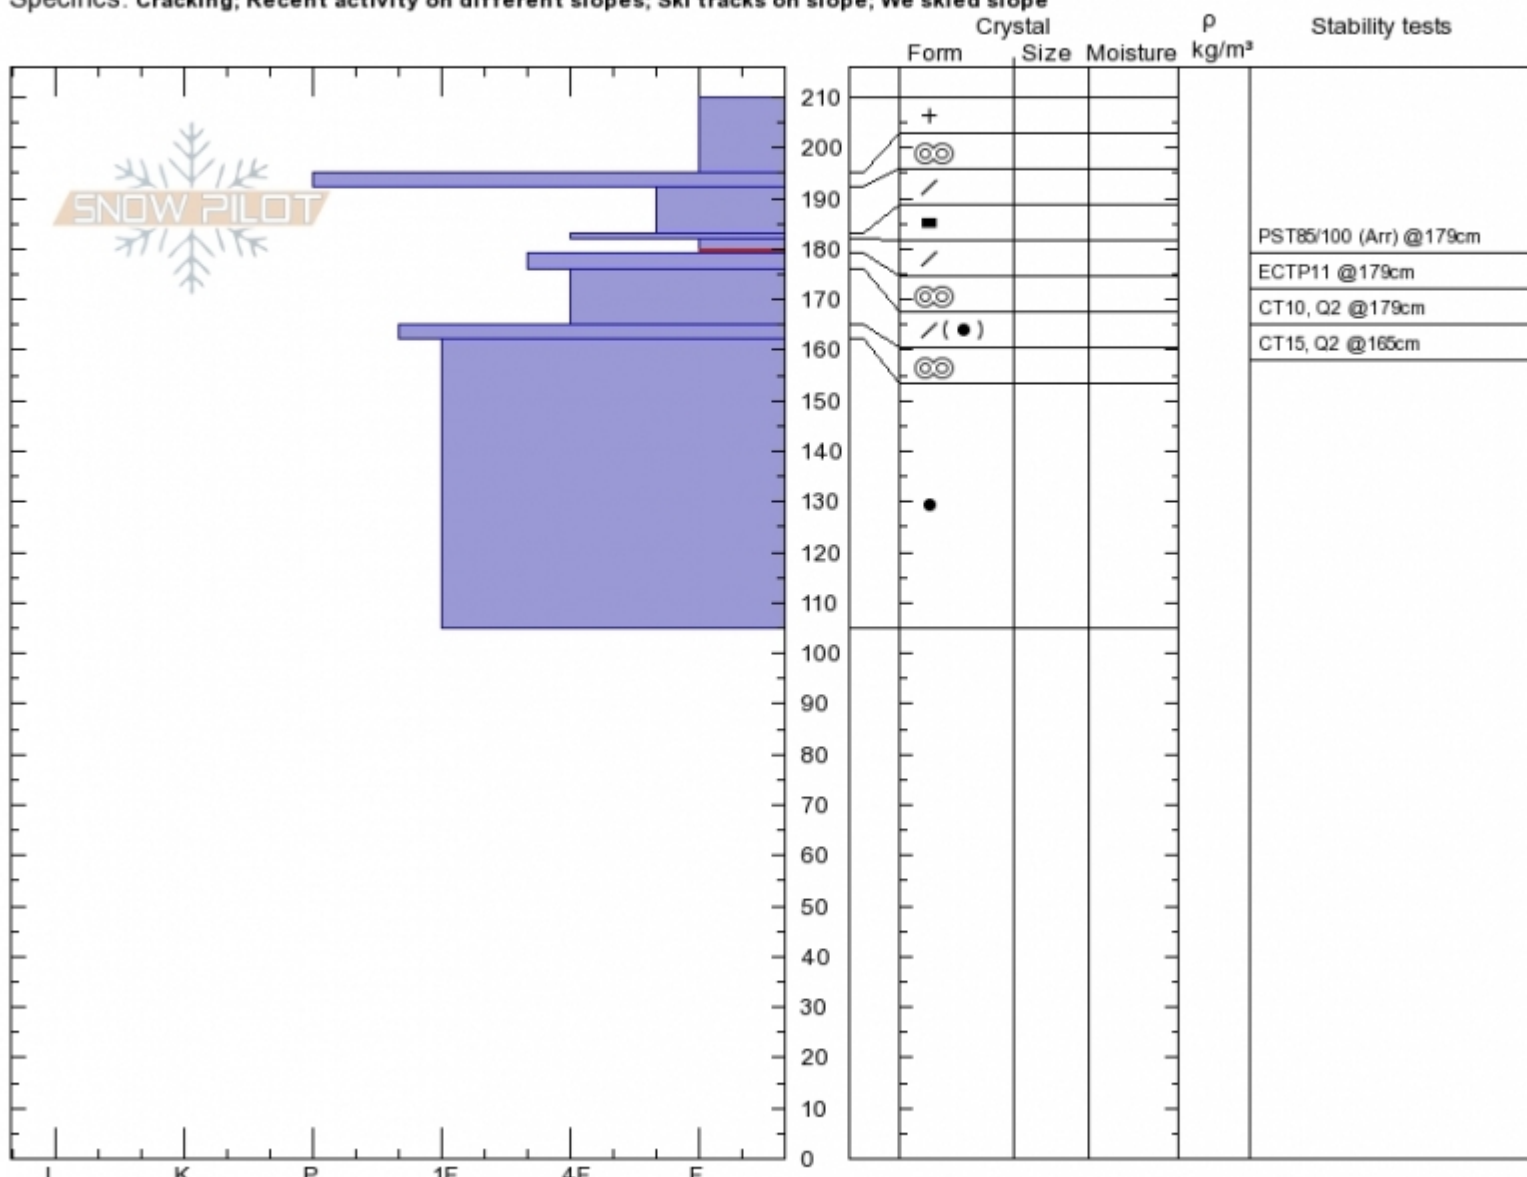

Middle Basin/Beehive
Madison Range-N
MT
 Elevation: **8820 ft**
 Aspect: **90°**
 Specifics: **Cracking; Recent activity on different slopes; Ski tracks on slope; We skied slope**

Alex Marienthal
Sat Mar 24 00:25 2018
 Co-ord: **45.32384N, -111.37836W**
 Slope Angle: **25°**
 Wind Loading: **no**

Stability: **Fair**
 Air Temperature:
 Sky Cover: **BKN**
 Precipitation: **NO**
 Wind: **SW Moderate**

HS210
 Stability Test Notes

Layer No
179-182: F

Notes: 6in. new snow this morning. Stopped snowing 30-45 minutes before pit. Wind increasing to strong.