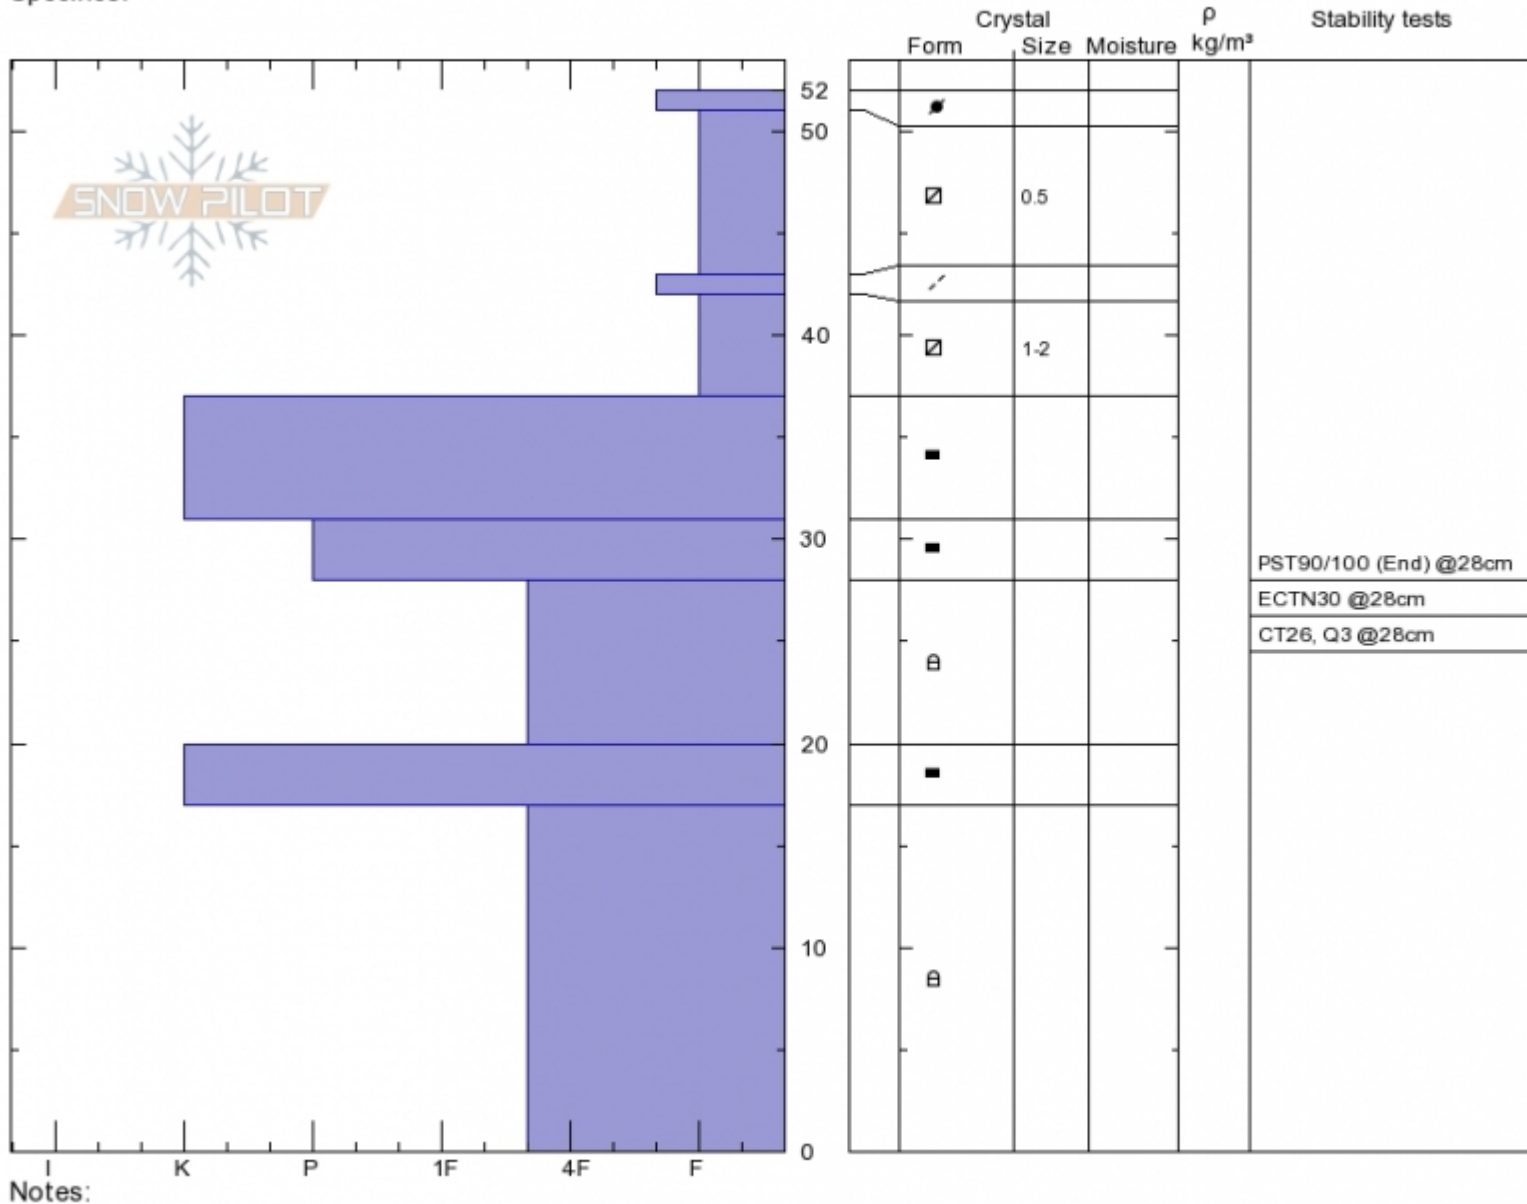

Ski Hill
Lionhead Range
MT
 Elevation: **8500 ft**
 Aspect: **50°**
 Specifics:

Eric Knoff
Fri Dec 15 11:00 2017
 Co-ord:
 Slope Angle: **15°**
 Wind Loading: **no**

Stability: **Good**
 Air Temperature: **-5°C**
 Sky Cover: **OVC**
 Precipitation: **NO**
 Wind: **W Moderate**

HS52
Stability Test Notes

Layer No
37-42: Pr

Advisory Region
 Lionhead Range
 Longitude
 -111.29W
 Latitude
 44.70N

Forecast link: [GNFAC Avalanche Forecast for Tue Dec 19, 2017](#)
 Lionhead Range, 2017-12-16